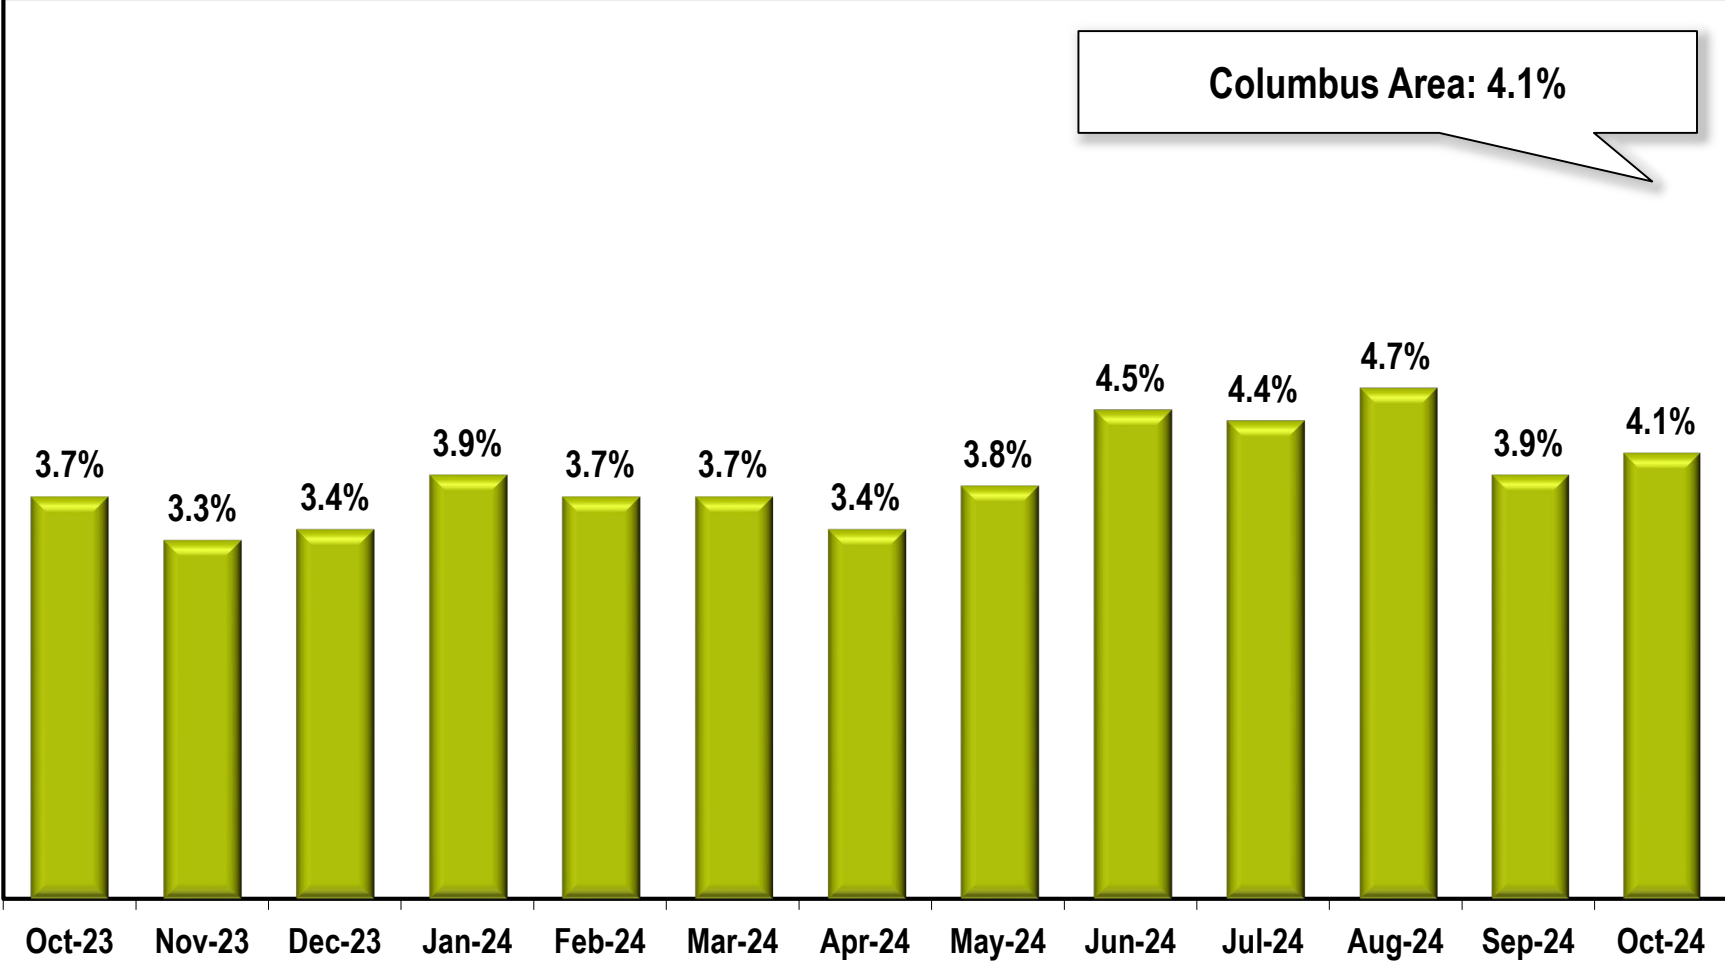

Columbus Area Unemployment Rate

(Not Seasonally Adjusted)

Note: Columbus Area includes Chattahoochee, Harris, Marion, Muscogee, and Russell (Alabama) counties.

Source: Georgia Department of Labor – Bruce Thompson, Commissioner