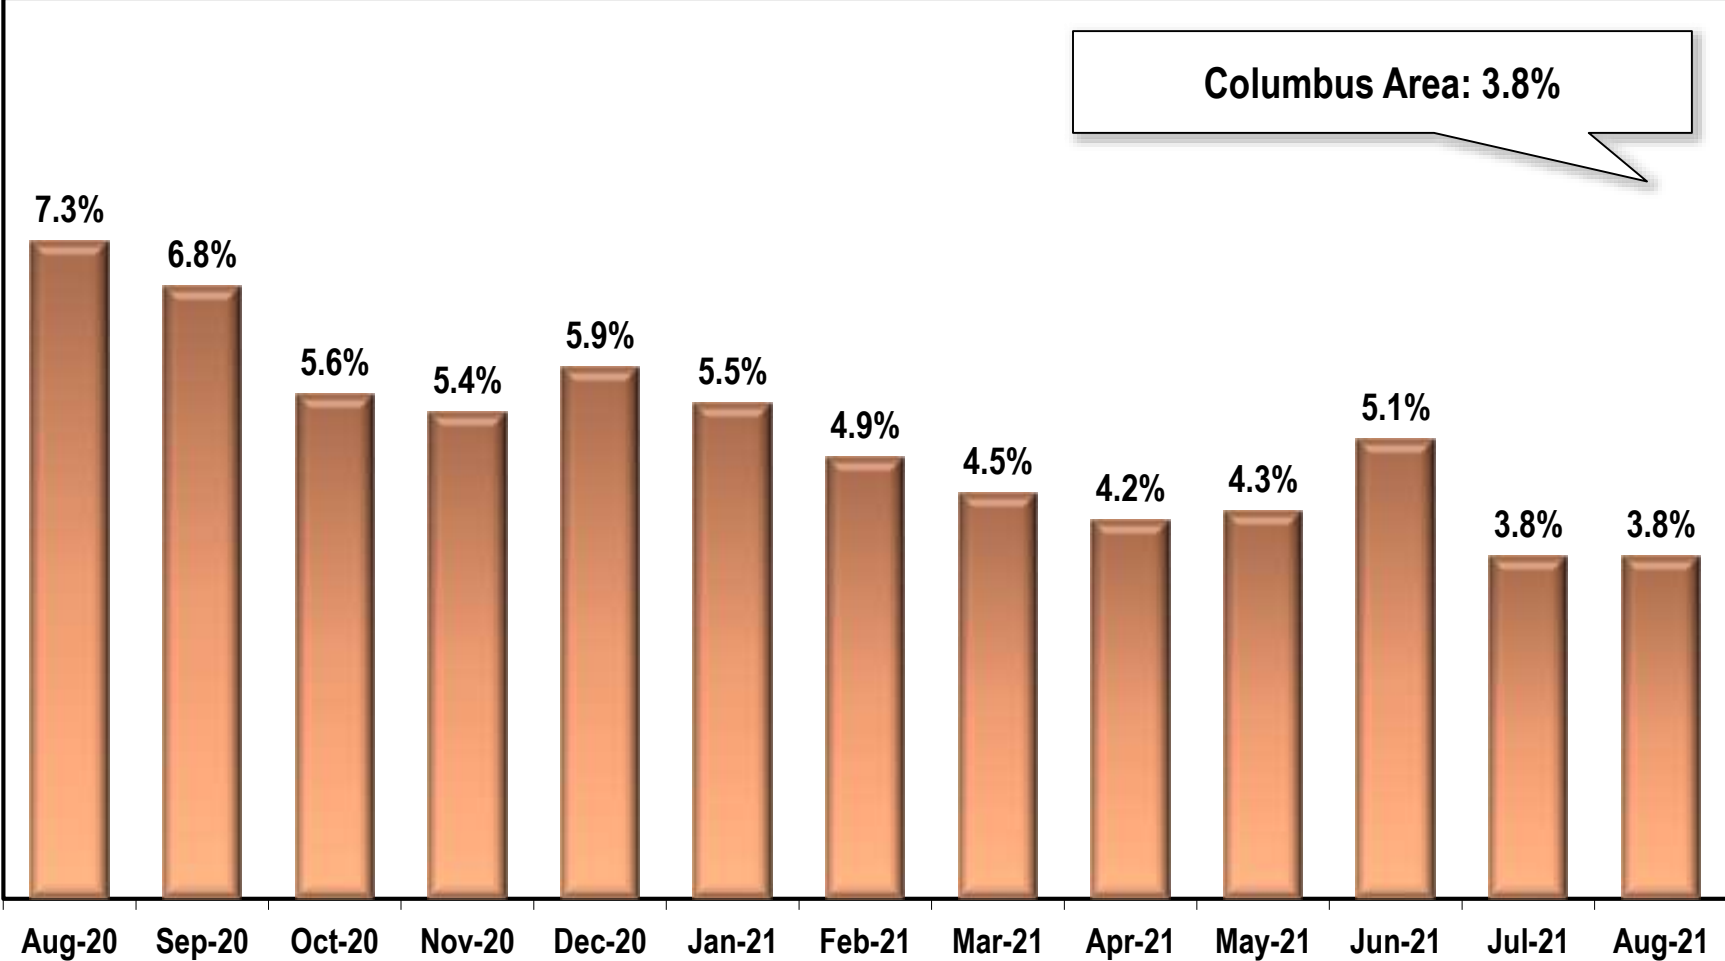

# Columbus Area Unemployment Rate

(Not Seasonally Adjusted)

Note: Columbus Area includes Chattahoochee, Harris, Marion, Muscogee, and Russell (Alabama) counties.

Source: Georgia Department of Labor – Mark Butler, Commissioner