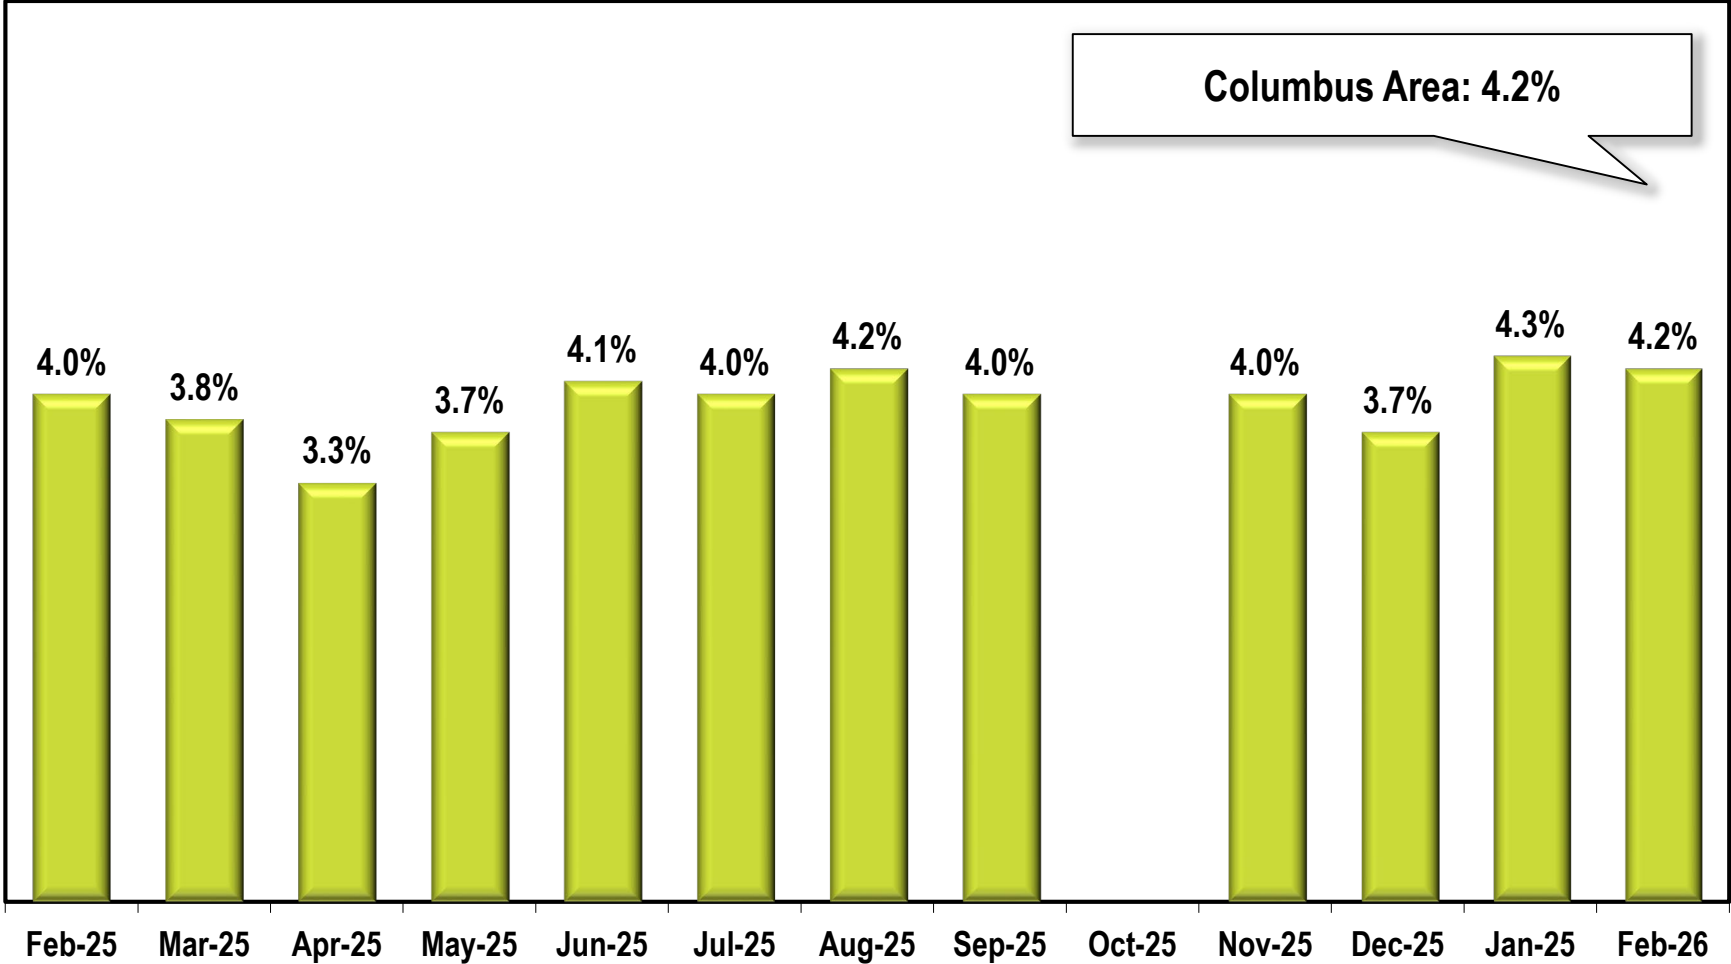

Columbus Area Unemployment Rate

(Not Seasonally Adjusted)

Due to lapse in appropriations, October 2025 data is missing.

Note: Columbus Area includes Chattahoochee, Harris, Marion, Muscogee, Stewart, and Russell (Alabama) counties.