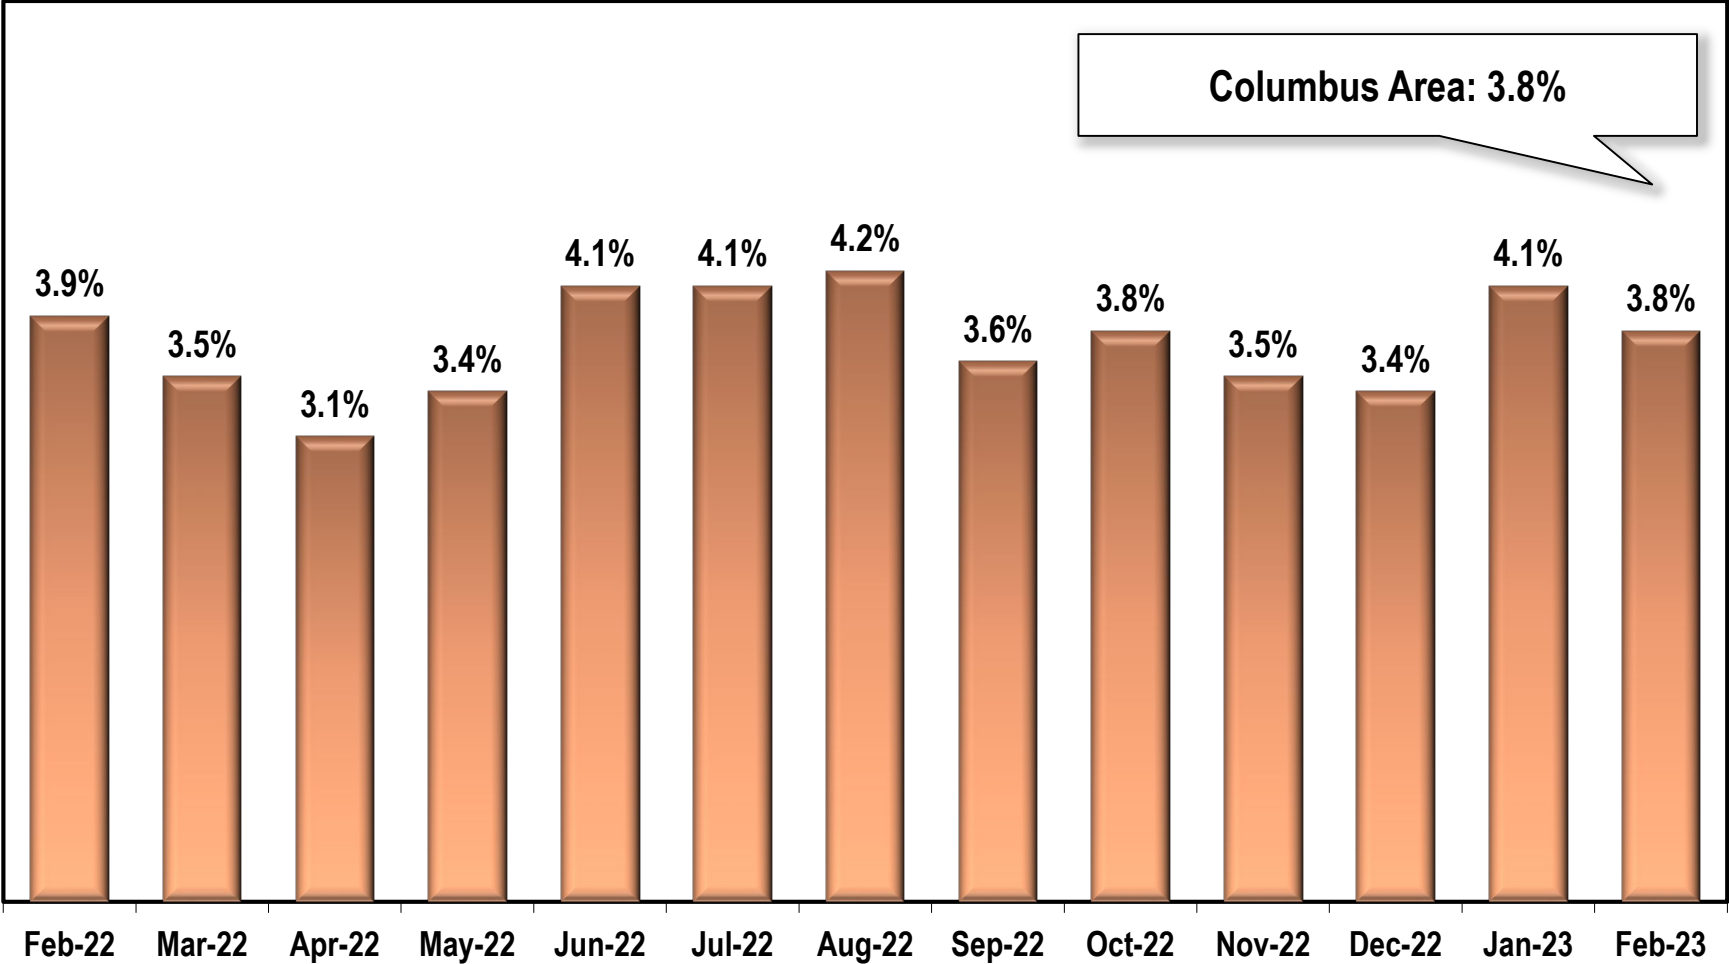

Columbus Area Unemployment Rate

(Not Seasonally Adjusted)

Note: Columbus Area includes Chattahoochee, Harris, Marion, Muscogee, and Russell (Alabama) counties.

Source: Georgia Department of Labor – Bruce Thompson, Commissioner