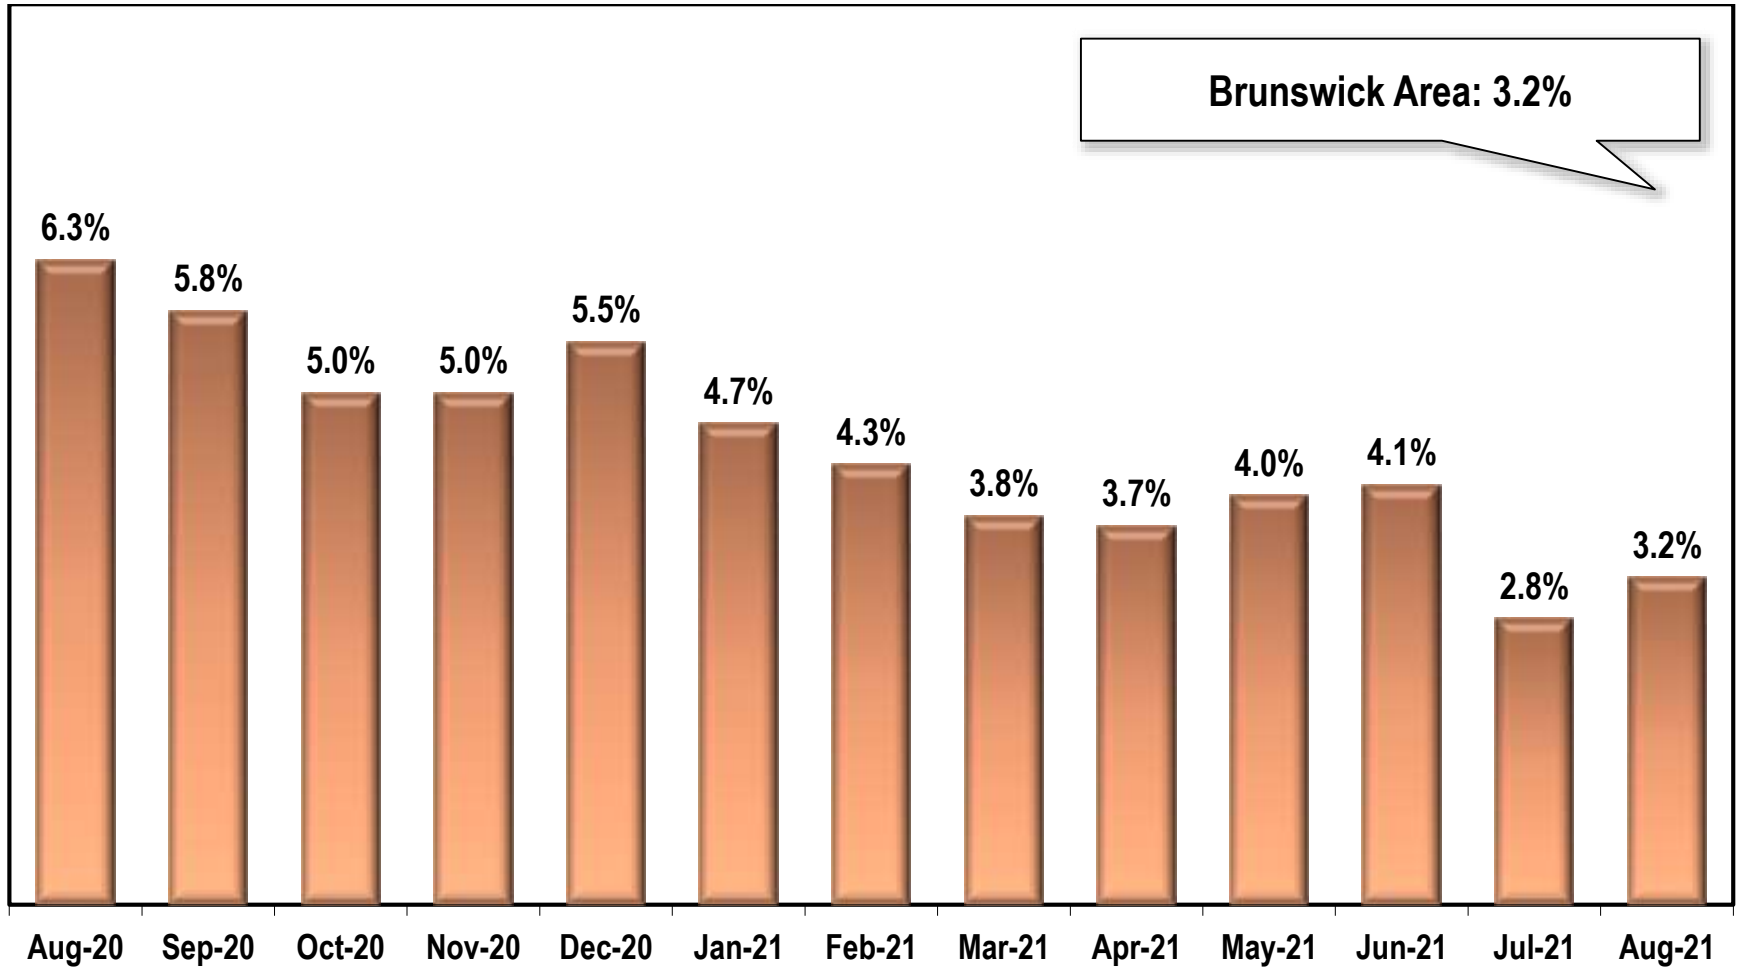

# Brunswick Area Unemployment Rate

(Not Seasonally Adjusted)

Note: Brunswick Area includes Brantley, Glynn, and McIntosh counties.

Source: Georgia Department of Labor – Mark Butler, Commissioner