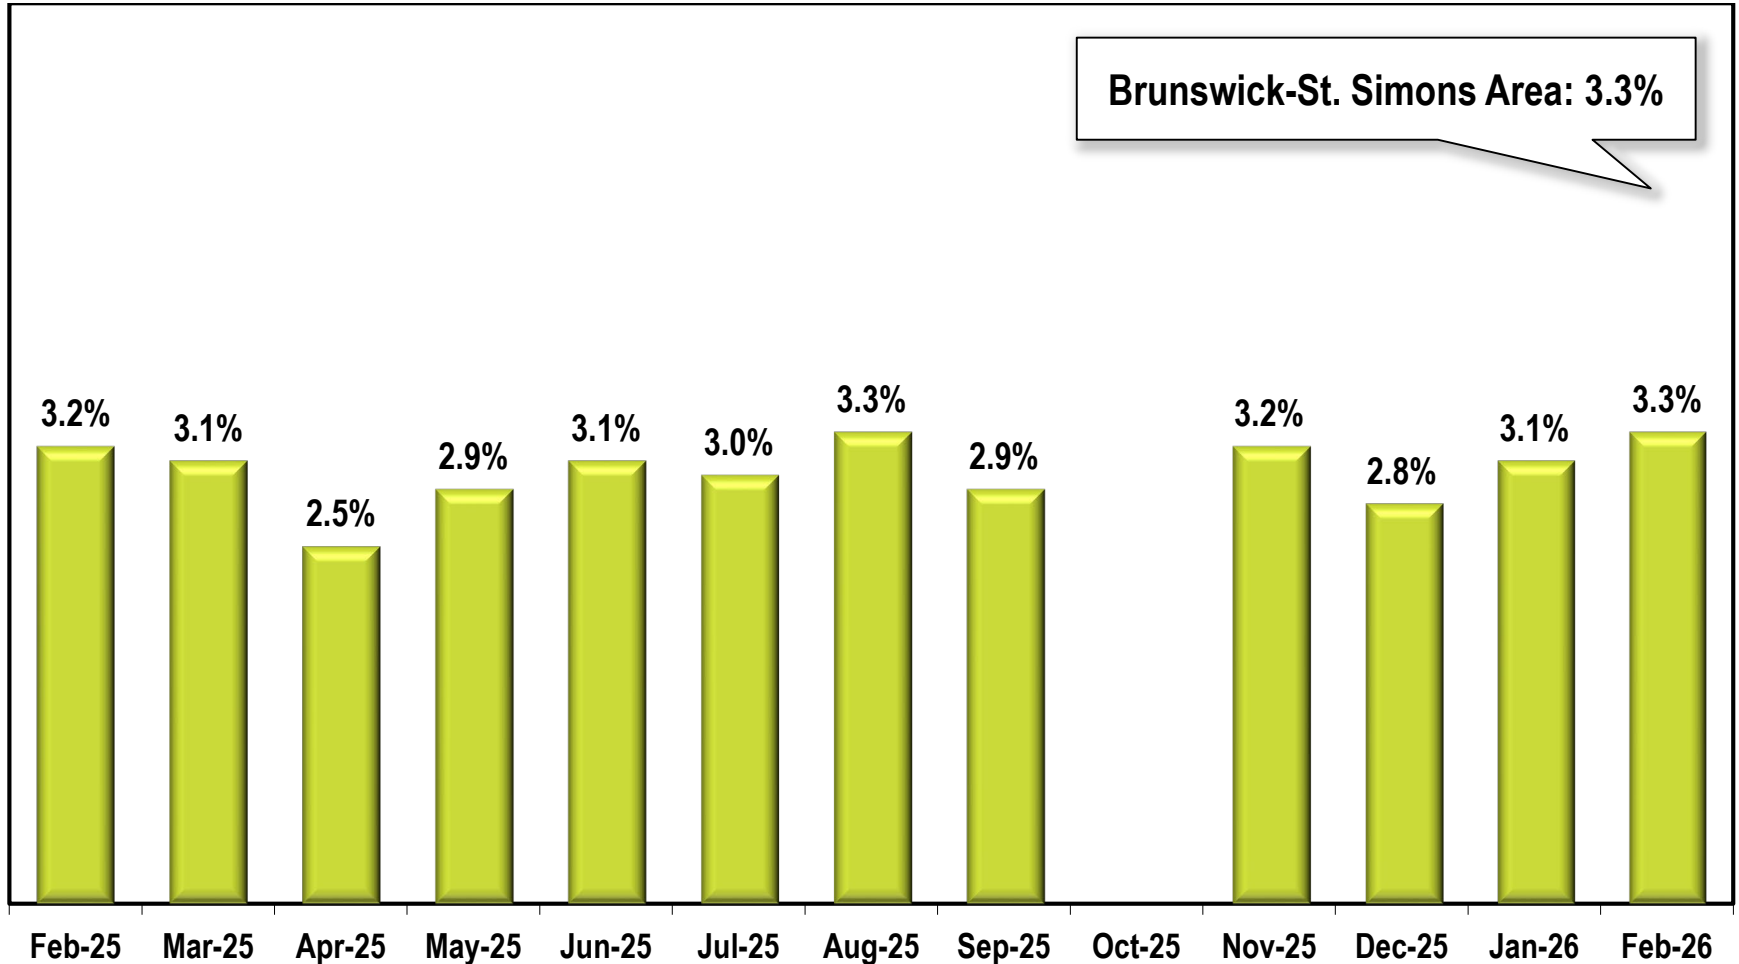

# Brunswick-St. Simons Area Unemployment Rate

(Not Seasonally Adjusted)

Due to lapse in appropriations, October 2025 data is missing.

Note: Brunswick Area includes Brantley, Glynn, and McIntosh counties.