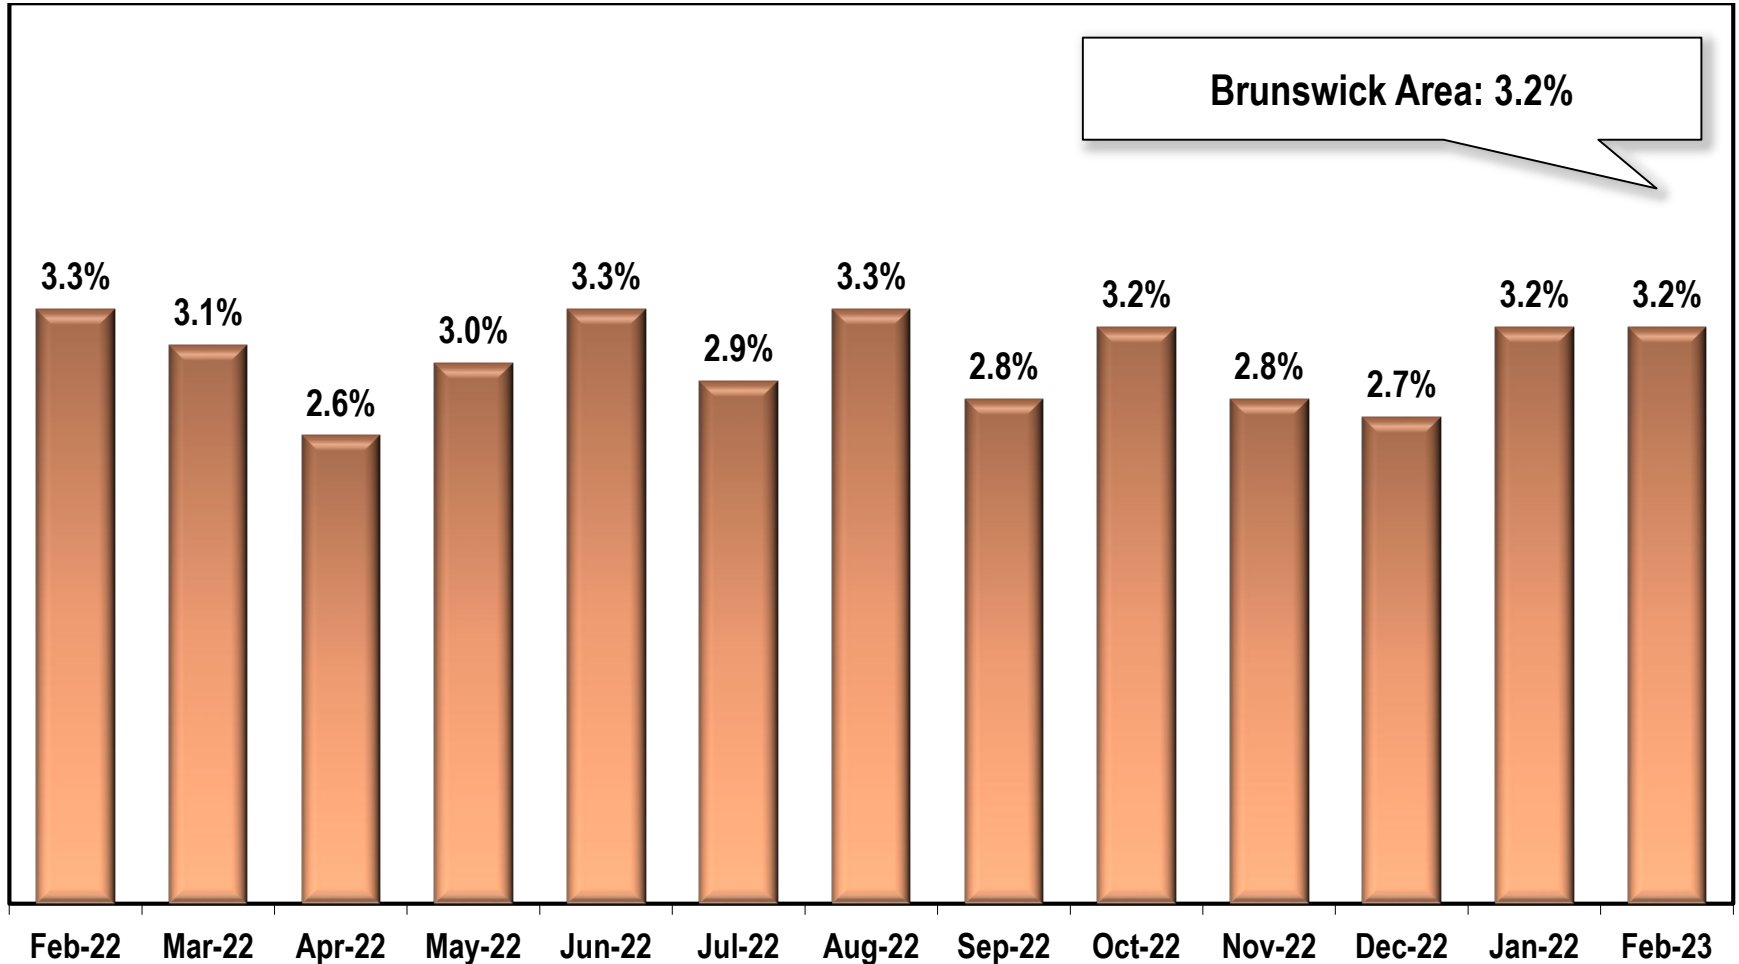

Brunswick Area Unemployment Rate

(Not Seasonally Adjusted)

Note: Brunswick Area includes Brantley, Glynn, and McIntosh counties.

Source: Georgia Department of Labor – Bruce Thompson, Commissioner