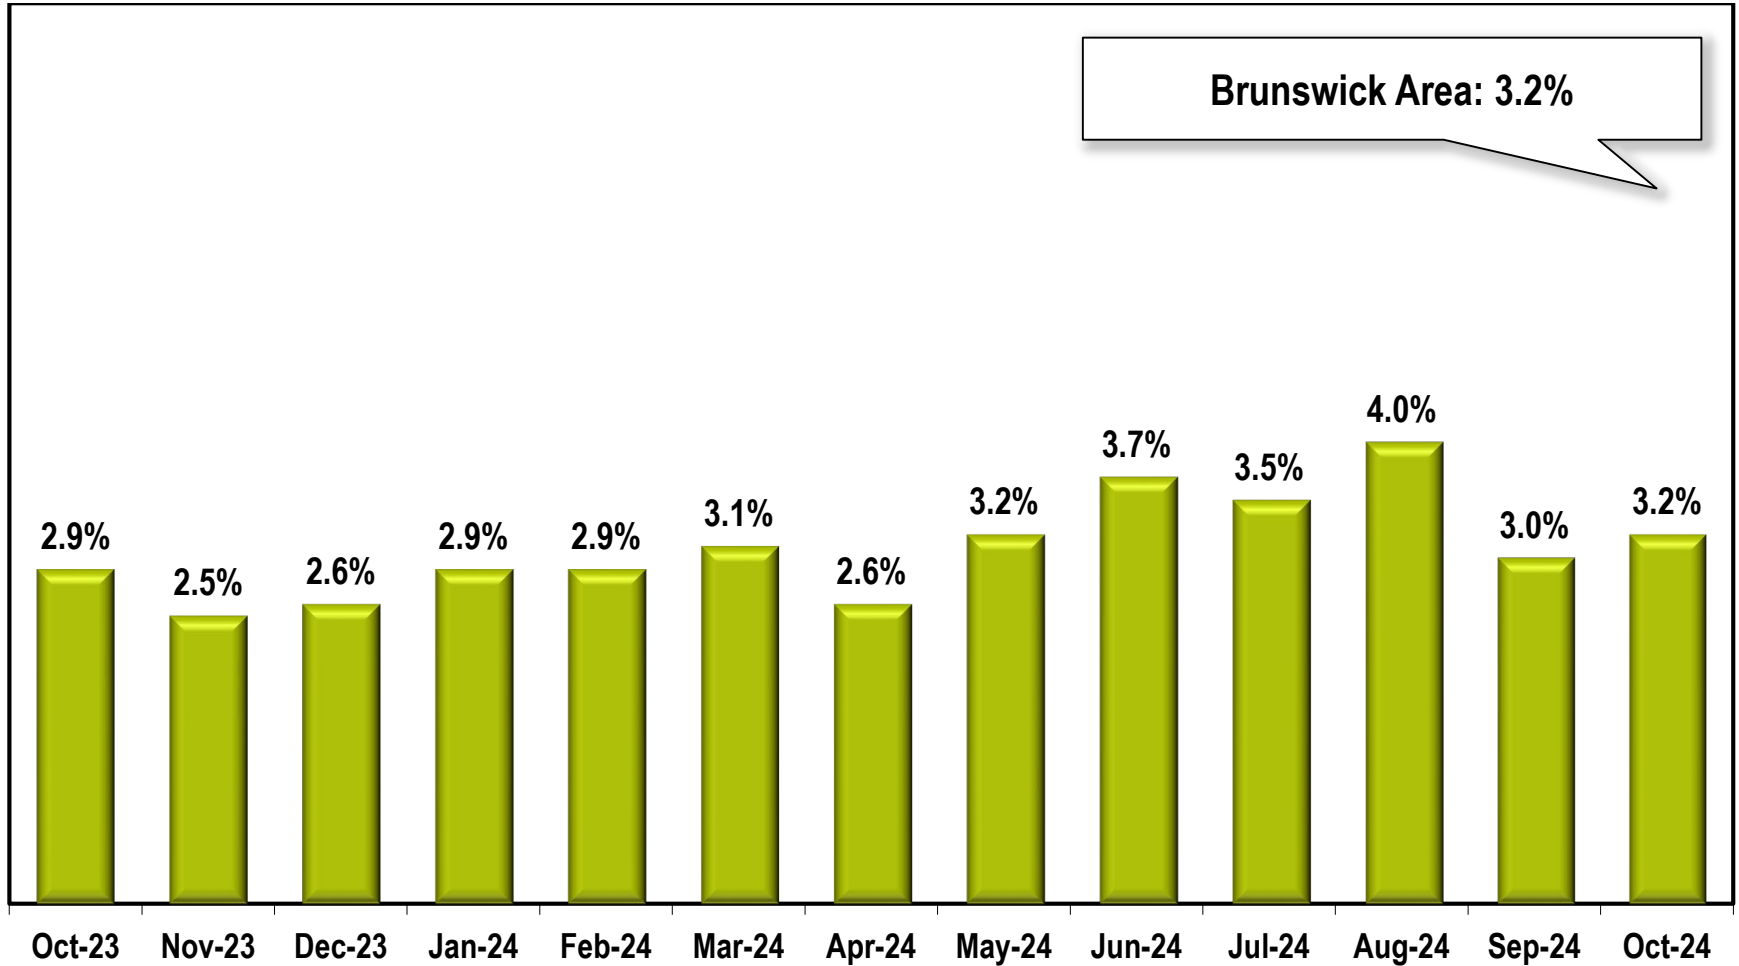

Brunswick Area Unemployment Rate

(Not Seasonally Adjusted)

Note: Brunswick Area includes Brantley, Glynn, and McIntosh counties.

Source: Georgia Department of Labor – Bruce Thompson, Commissioner