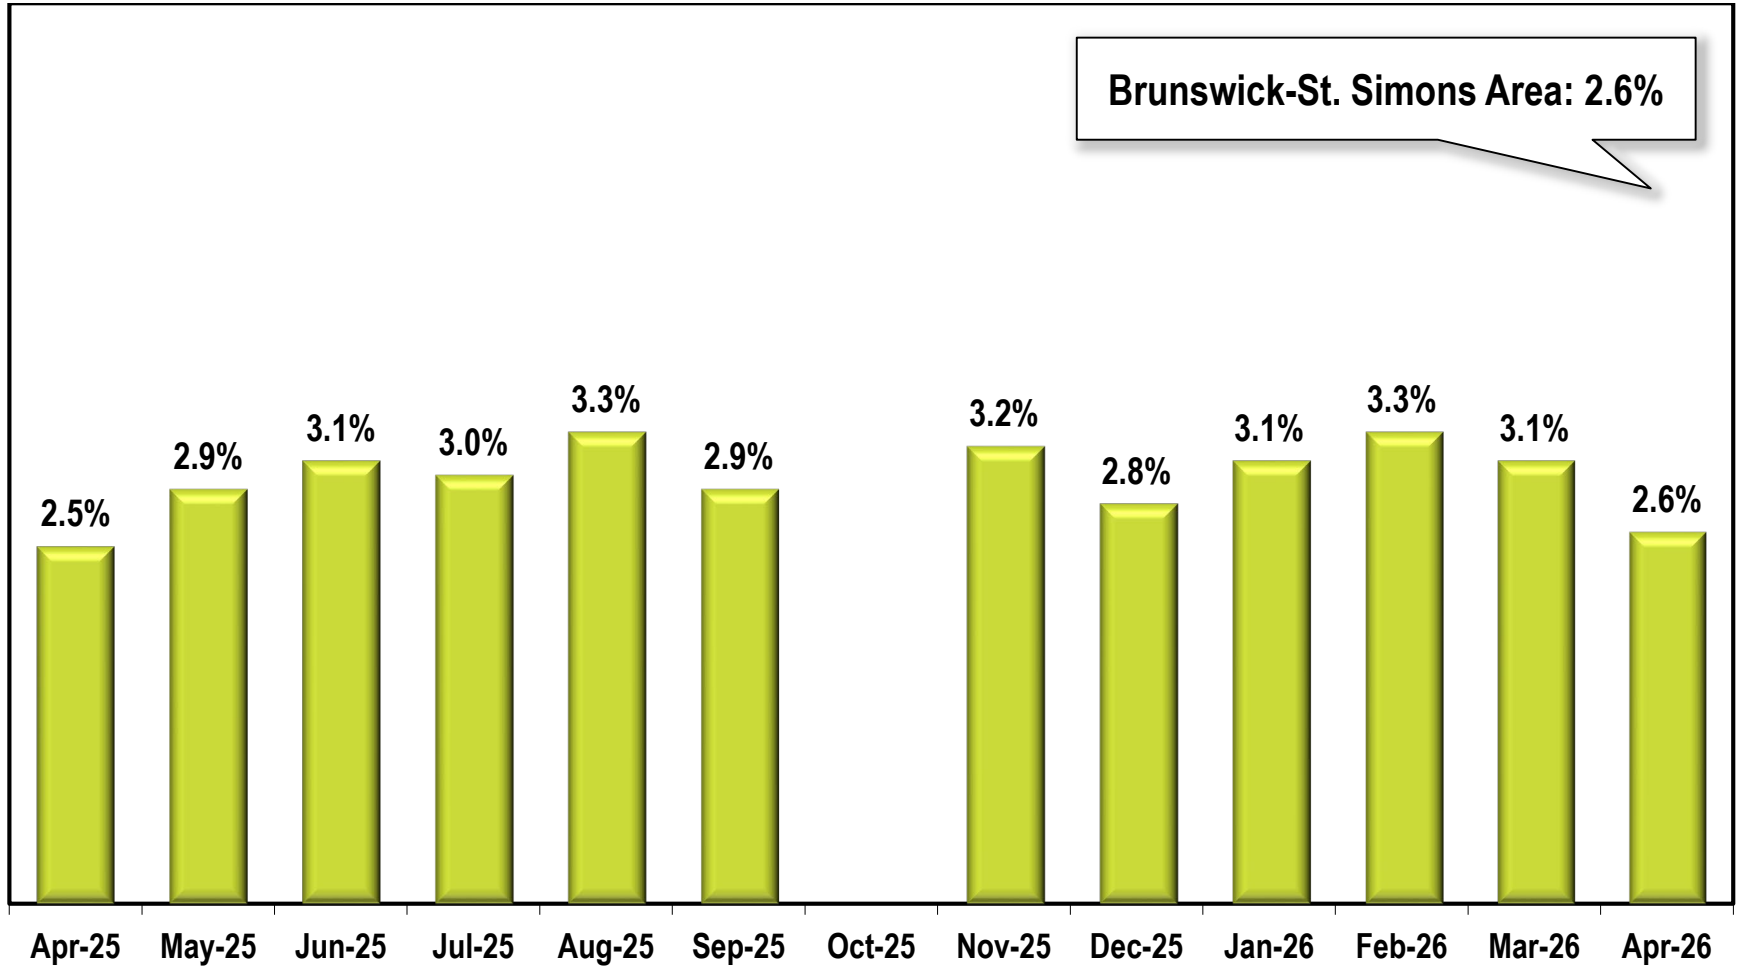

Brunswick-St. Simons Area Unemployment Rate

(Not Seasonally Adjusted)

Due to lapse in appropriations, October 2025 data is missing.

Note: Brunswick Area includes Brantley, Glynn, and McIntosh counties.

Source: Georgia Department of Labor – Bárbara Rivera Holmes, Commissioner