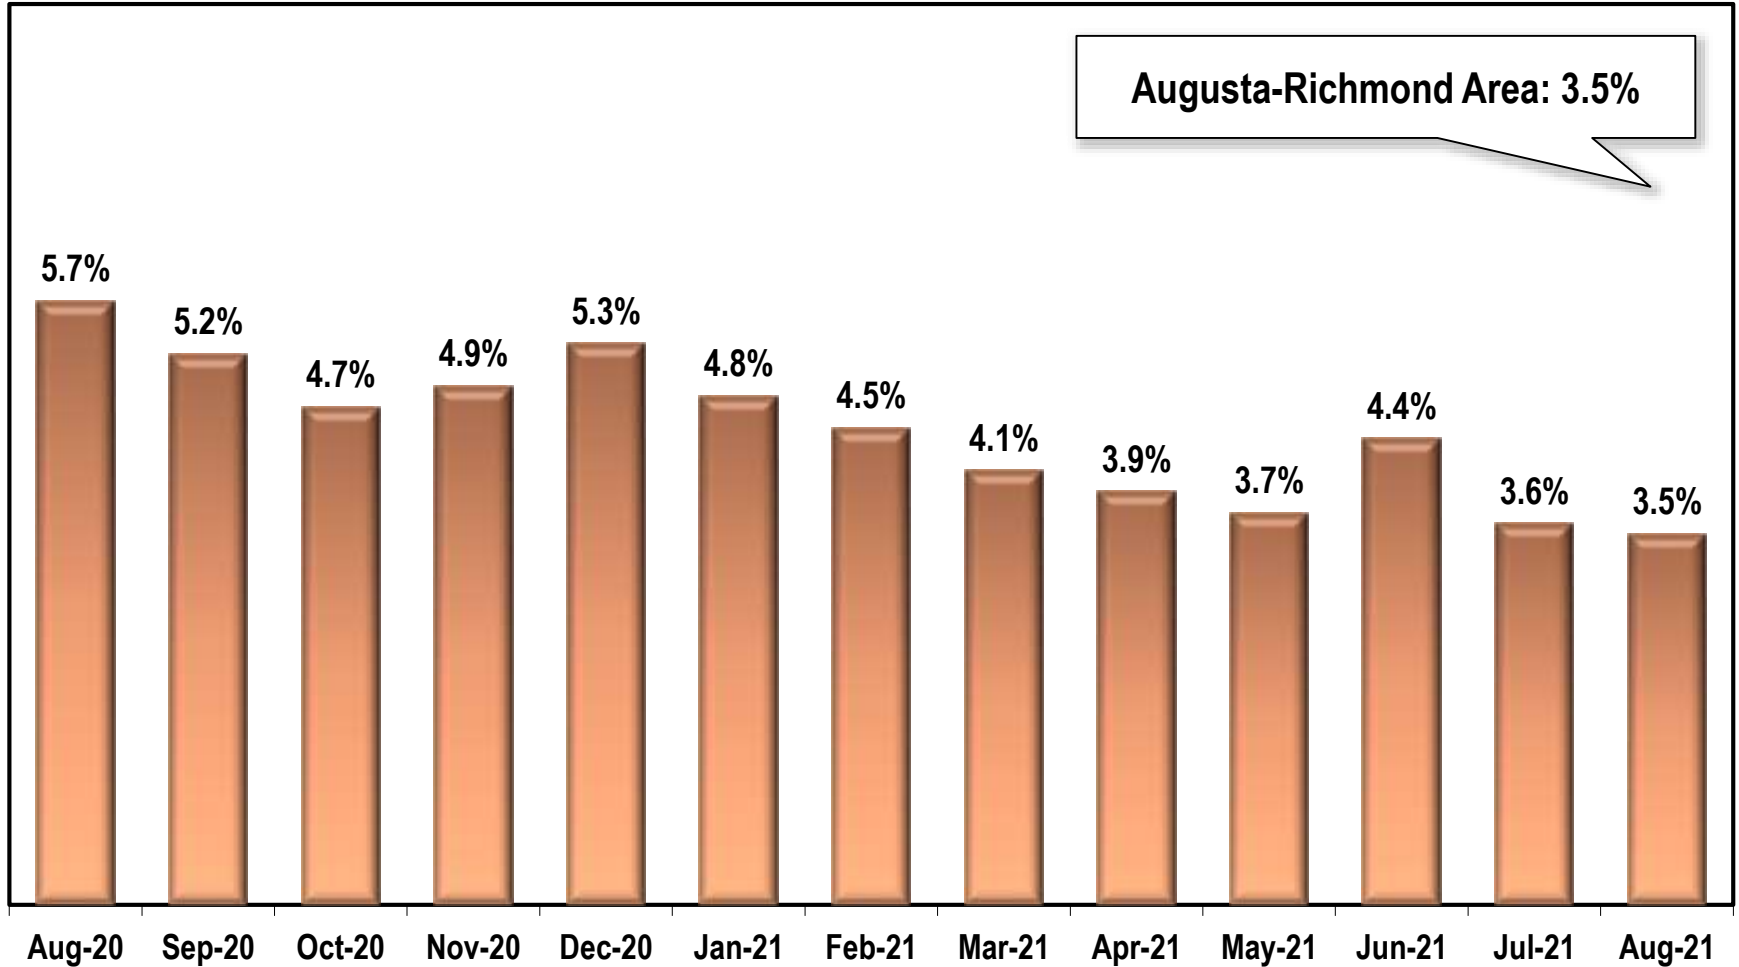

Augusta-Richmond Area Unemployment Rate

(Not Seasonally Adjusted)

Note: Augusta-Richmond County Area includes Burke, Columbia, Lincoln, McDuffie, Richmond and Aiken, and Edgefield (South Carolina) counties.