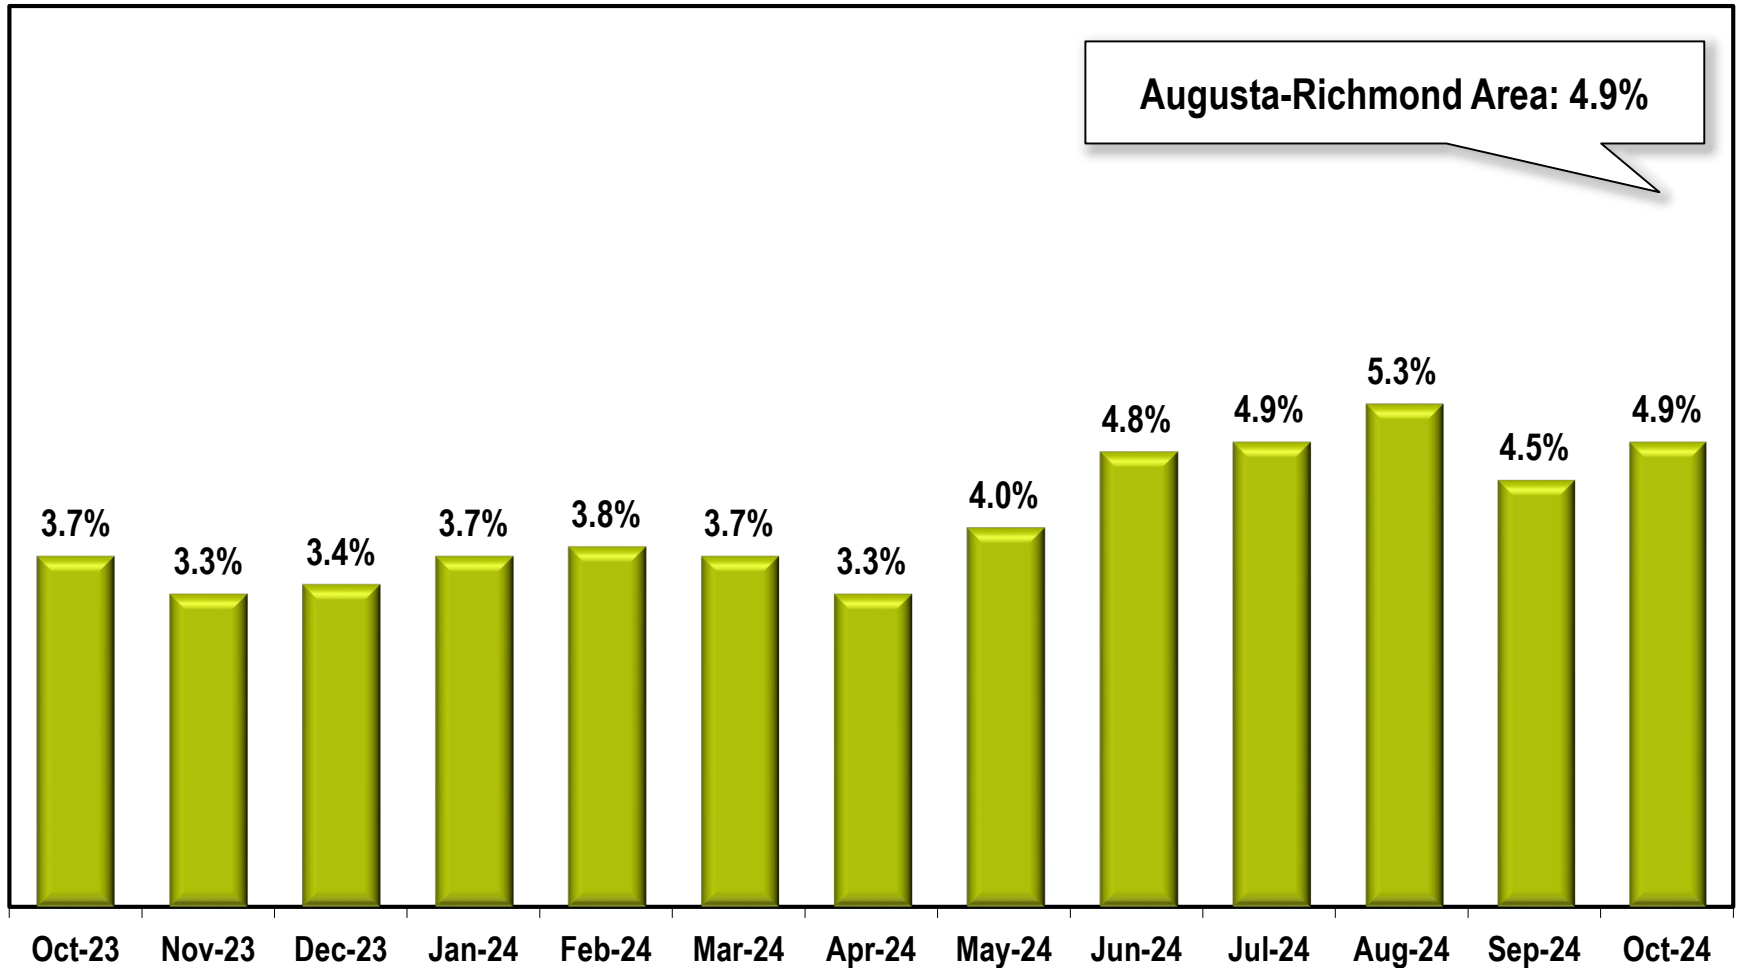

Augusta-Richmond Area Unemployment Rate

(Not Seasonally Adjusted)

Note: Augusta-Richmond County Area includes Burke, Columbia, Lincoln, McDuffie, Richmond and Aiken, and Edgefield (South Carolina) counties.