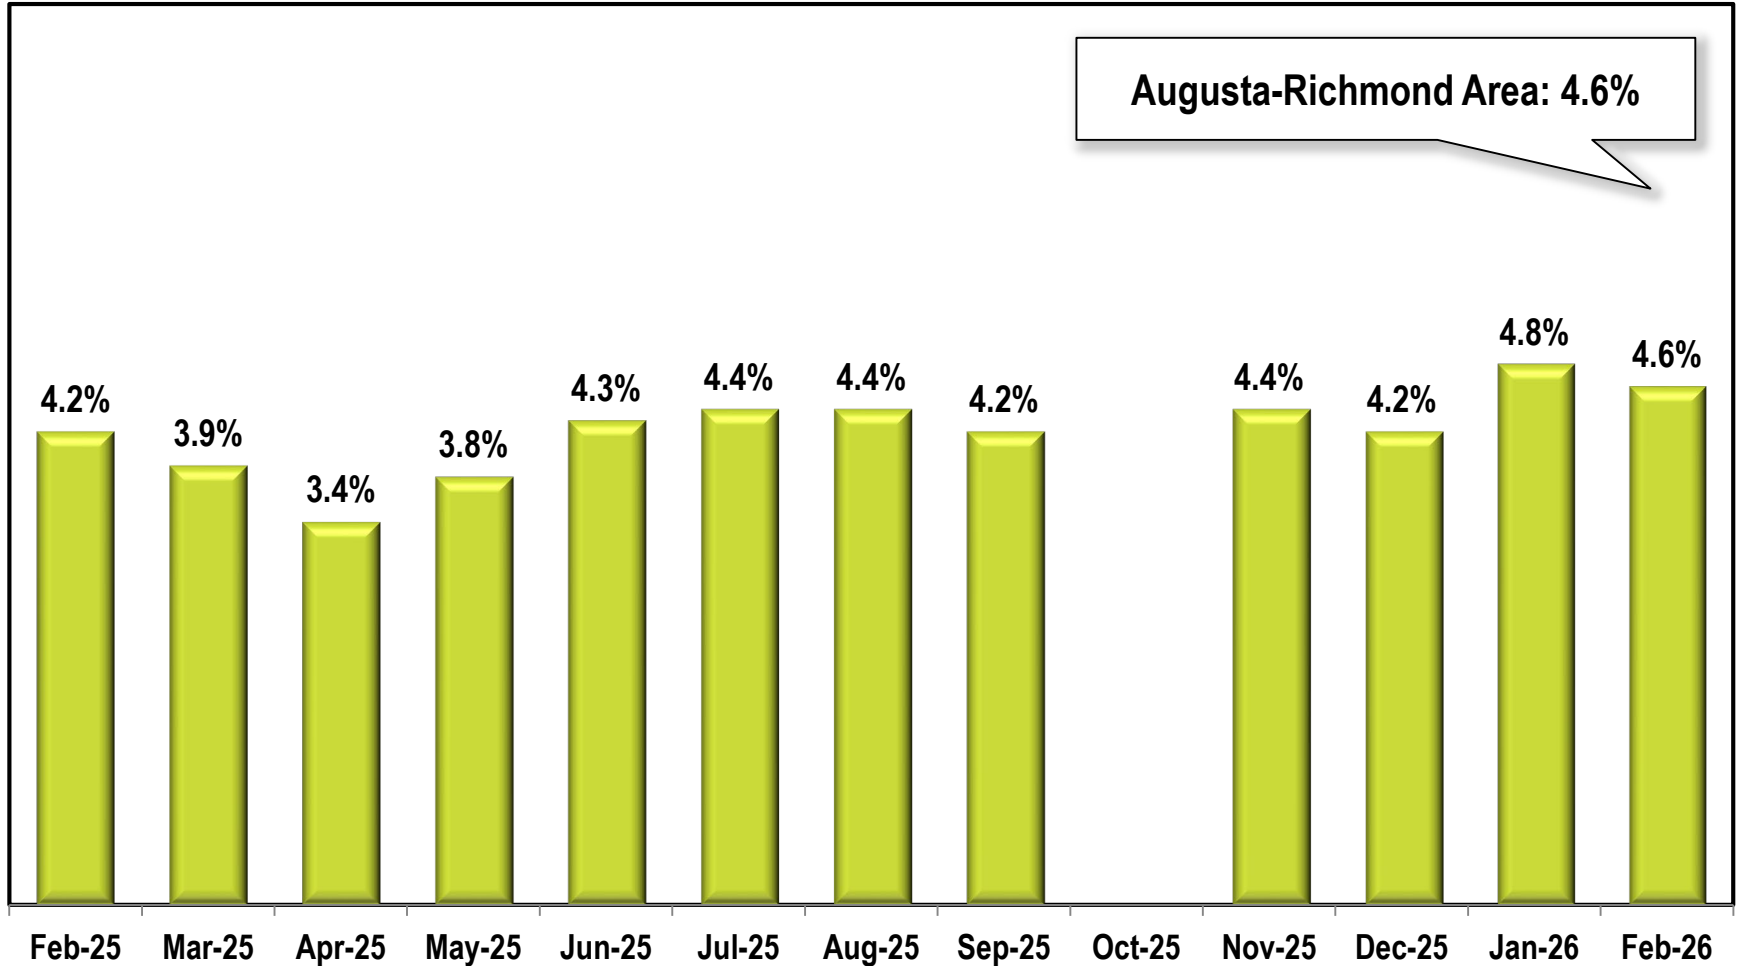

# Augusta-Richmond Area Unemployment Rate

(Not Seasonally Adjusted)

Due to lapse in appropriations, October 2025 data is missing.

Note: Augusta-Richmond County Area includes Burke, Columbia, Lincoln, McDuffie, Richmond and Aiken, and Edgefield (South Carolina) counties.