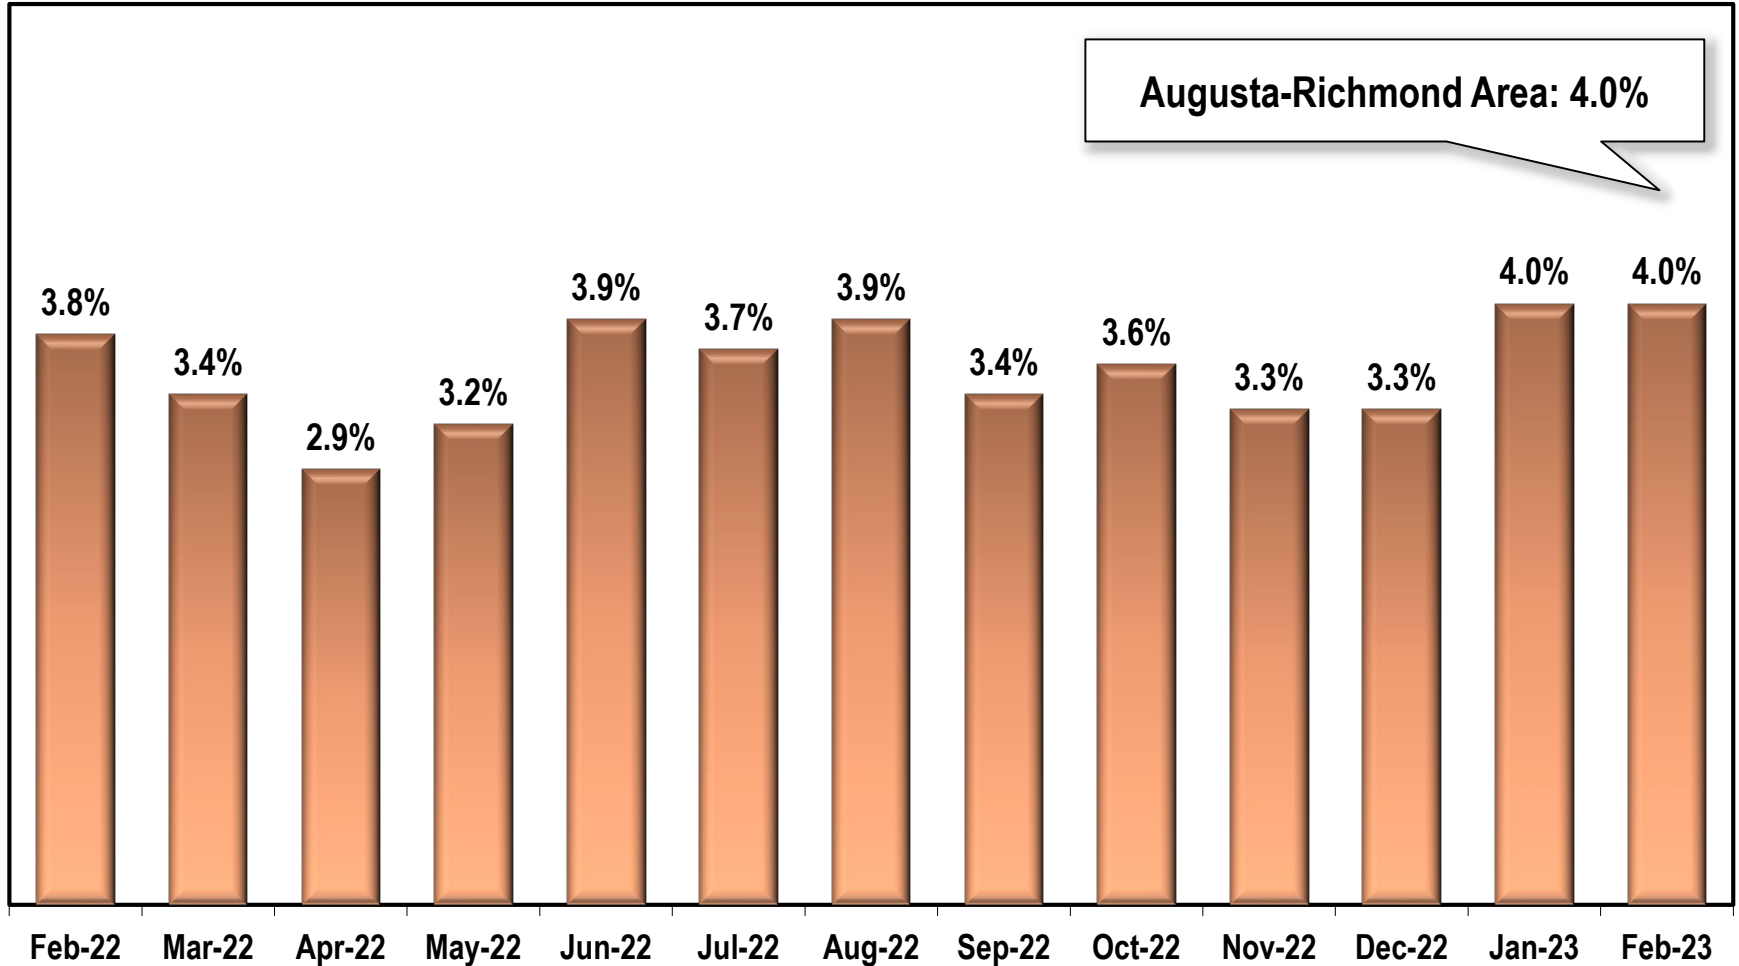

Augusta-Richmond Area Unemployment Rate

(Not Seasonally Adjusted)

Note: Augusta-Richmond County Area includes Burke, Columbia, Lincoln, McDuffie, Richmond and Aiken, and Edgefield (South Carolina) counties.