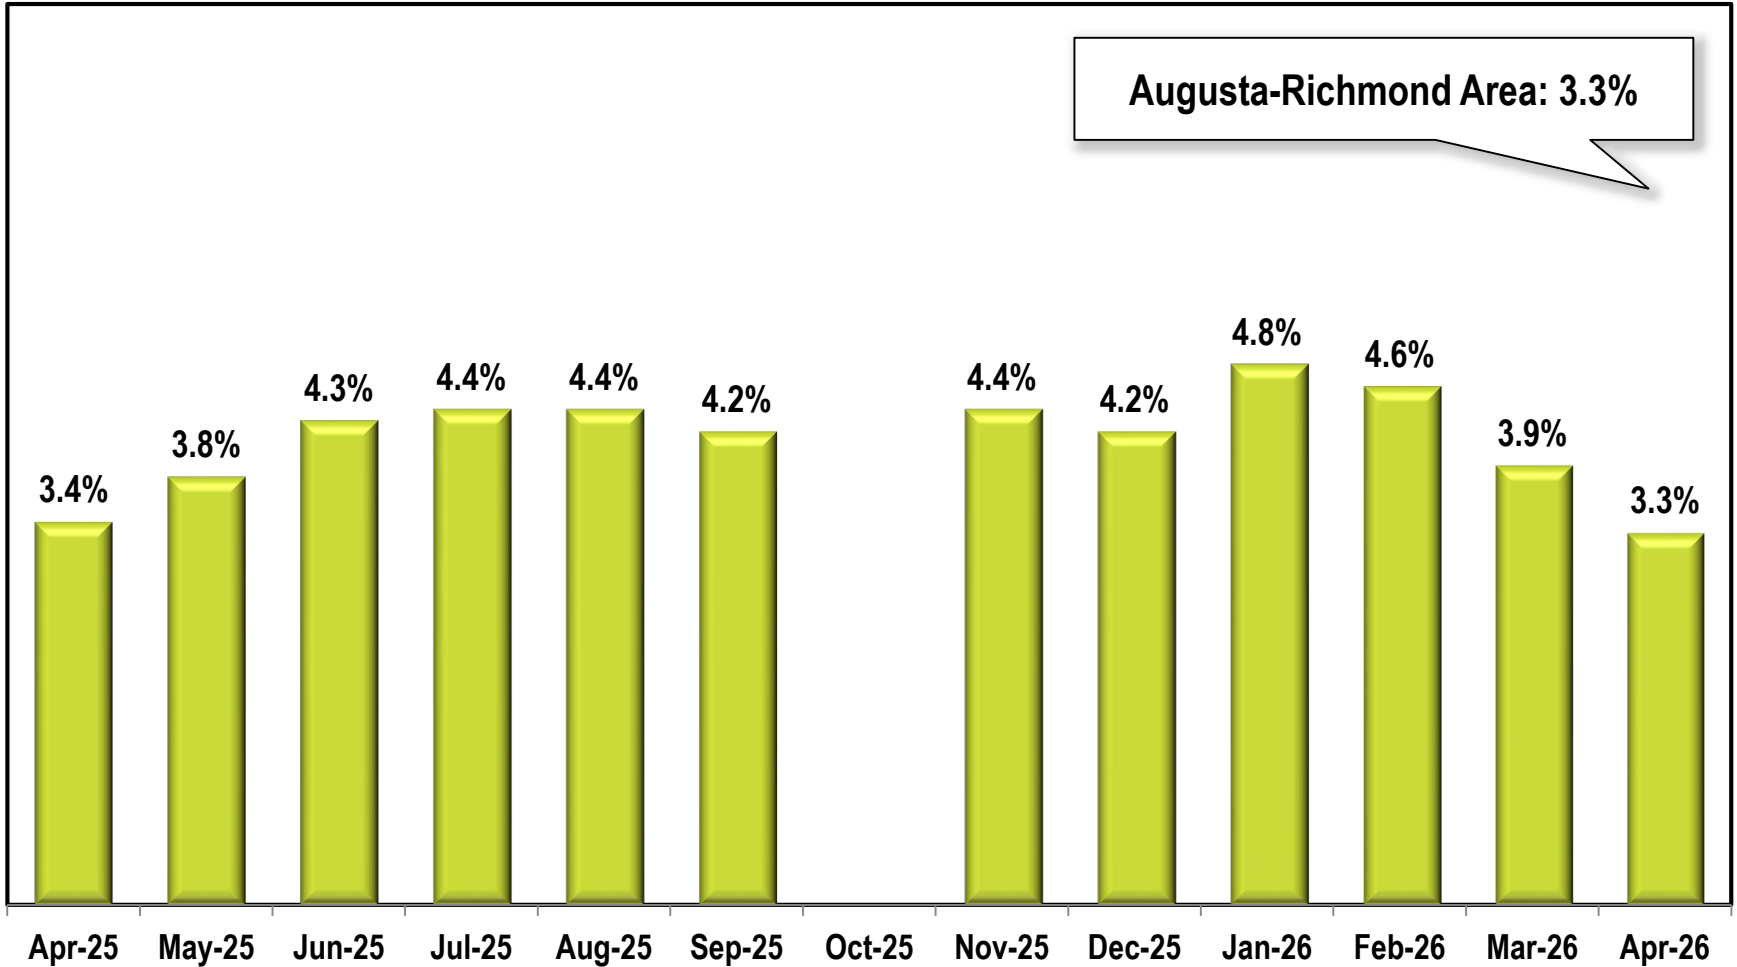

Augusta-Richmond Area Unemployment Rate

(Not Seasonally Adjusted)

Due to lapse in appropriations, October 2025 data is missing.

Note: Augusta-Richmond County Area includes Burke, Columbia, Lincoln, McDuffie, Richmond and Aiken, and Edgefield (South Carolina) counties.