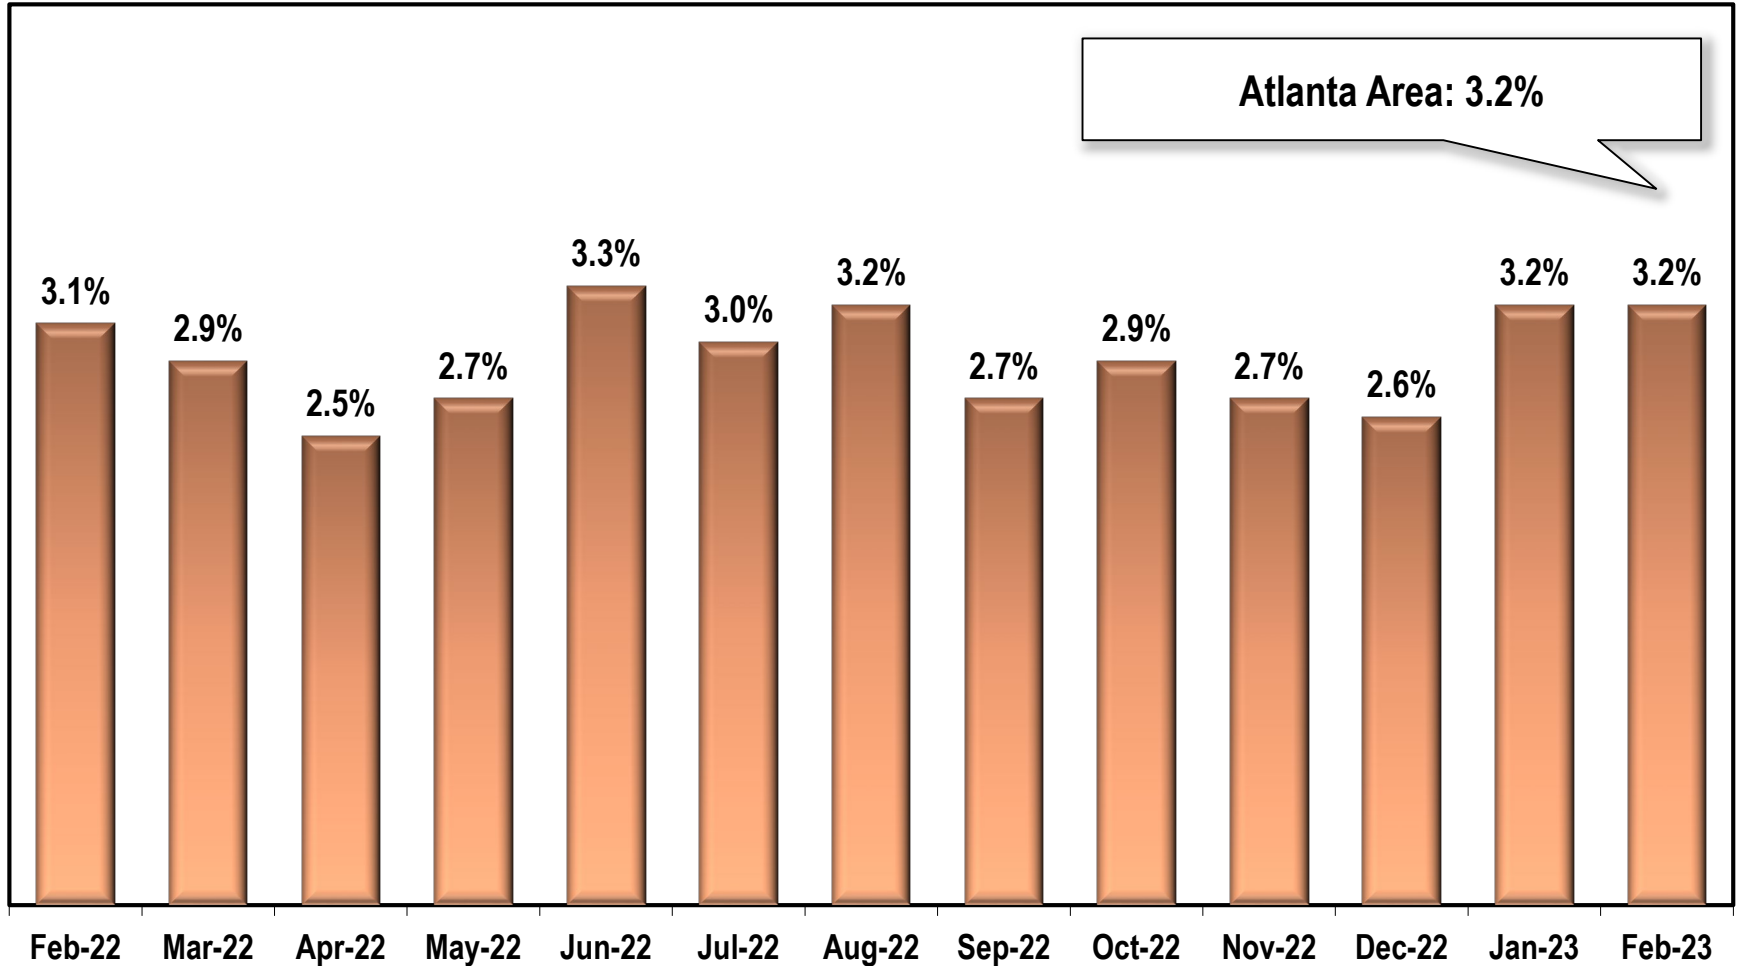

Atlanta Area Unemployment Rate

(Not Seasonally Adjusted)

Note: Atlanta Area includes Barrow, Bartow, Butts, Carroll, Cherokee, Clayton, Cobb, Coweta, Dawson, DeKalb, Douglas, Fayette, Forsyth, Fulton, Gwinnett, Haralson, Heard, Henry, Jasper, Lamar, Meriwether, Morgan, Newton, Paulding, Pickens, Pike, Rockdale, Spalding, and Walton counties.