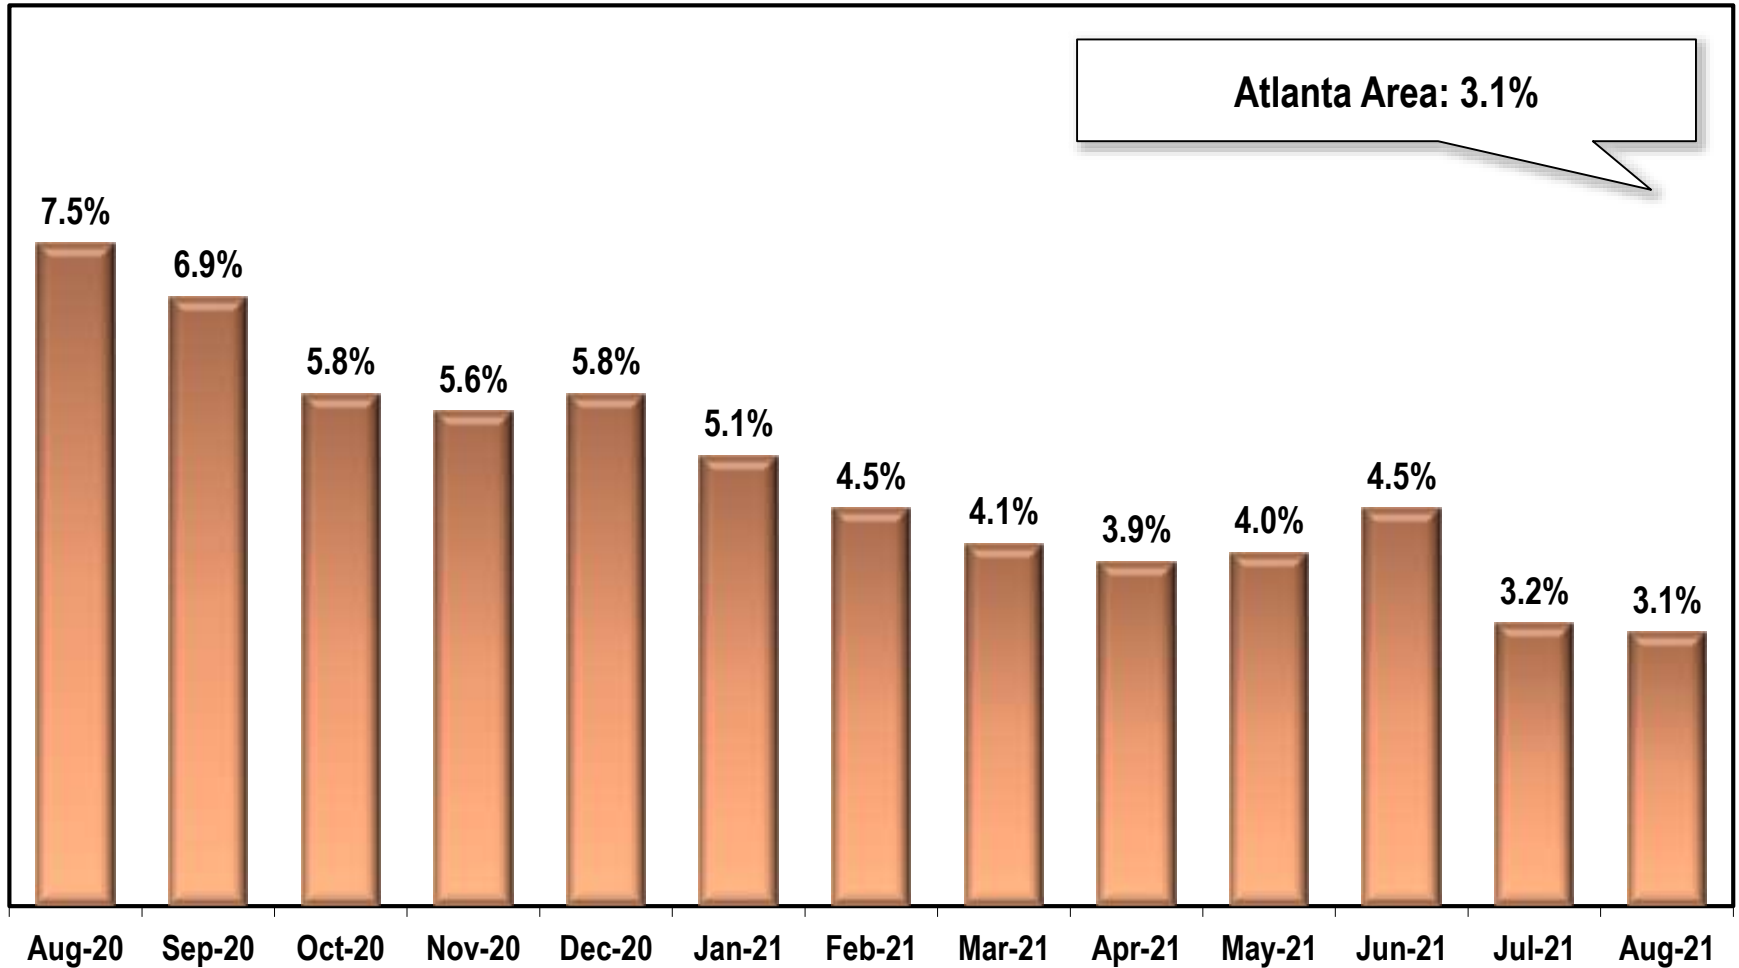

Atlanta Area Unemployment Rate

(Not Seasonally Adjusted)

Note: Atlanta Area includes Barrow, Bartow, Butts, Carroll, Cherokee, Clayton, Cobb, Coweta, Dawson, DeKalb, Douglas, Fayette, Forsyth, Fulton, Gwinnett, Haralson, Heard, Henry, Jasper, Lamar, Meriwether, Morgan, Newton, Paulding, Pickens, Pike, Rockdale, Spalding, and Walton counties.