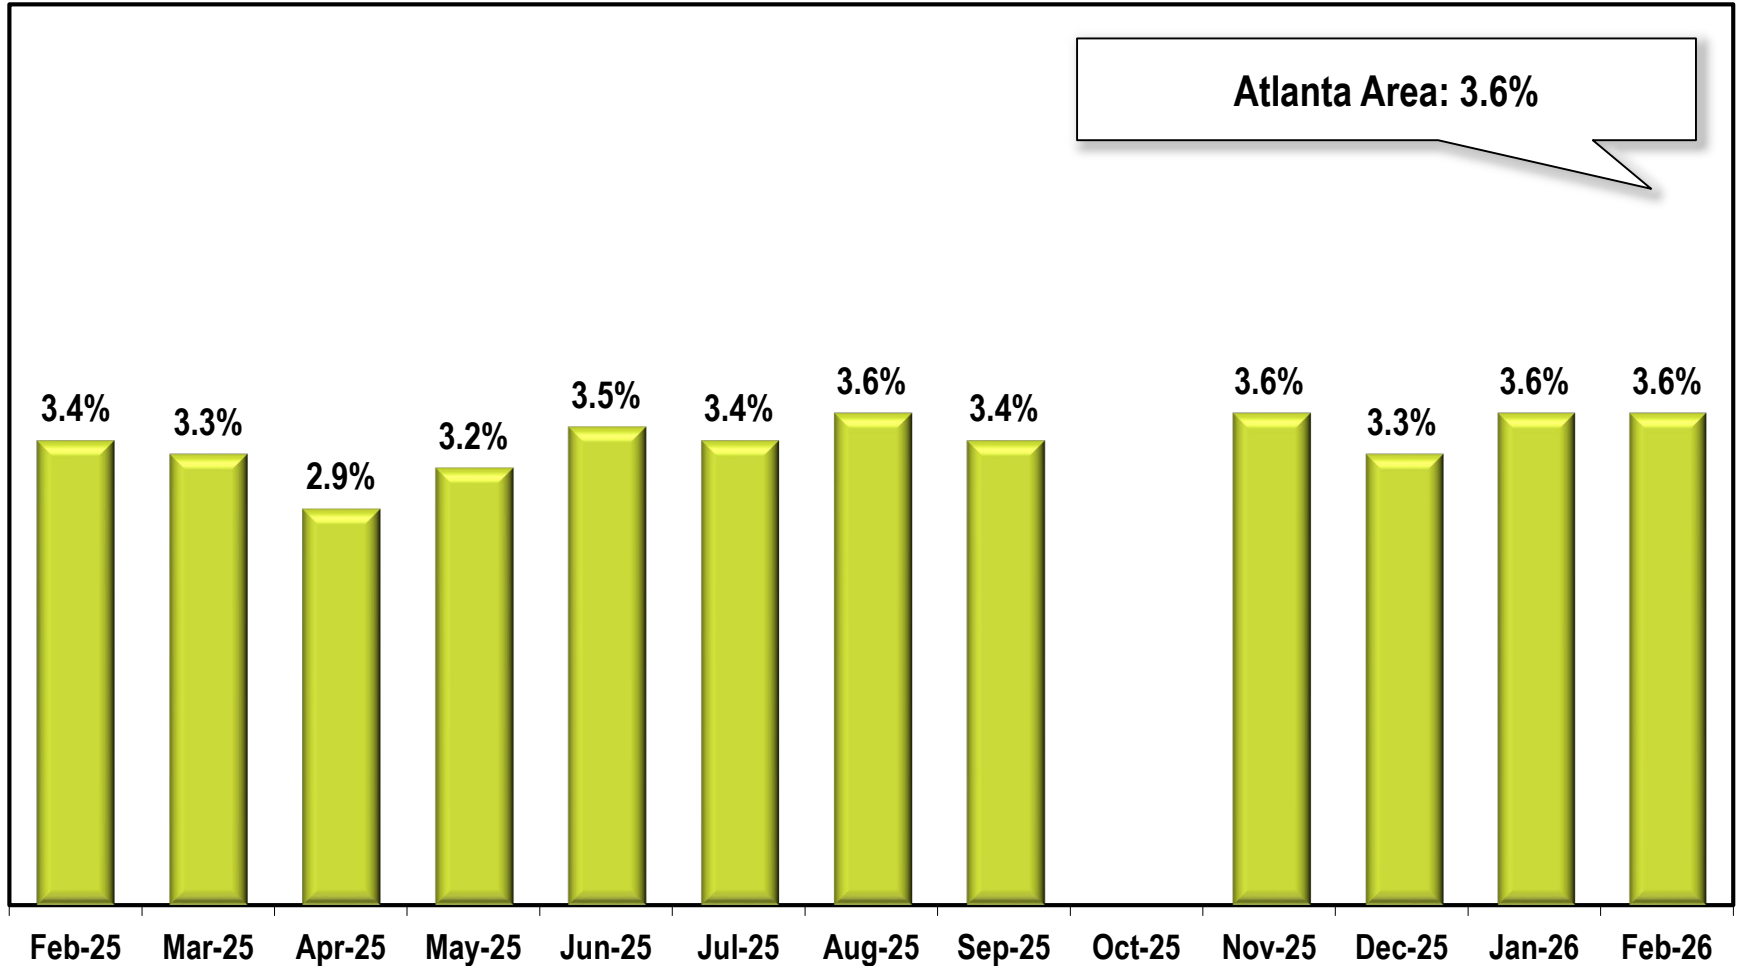

Atlanta Area Unemployment Rate

(Not Seasonally Adjusted)

Due to lapse in appropriations, October 2025 data is missing.

Note: Atlanta Area includes Barrow, Bartow, Butts, Carroll, Cherokee, Clayton, Cobb, Coweta, Dawson, DeKalb, Douglas, Fayette, Forsyth, Fulton, Gwinnett, Haralson, Heard, Henry, Jasper, Lumpkin, Meriwether, Morgan, Newton, Paulding, Pickens, Pike, Rockdale, Spalding, and Walton counties.