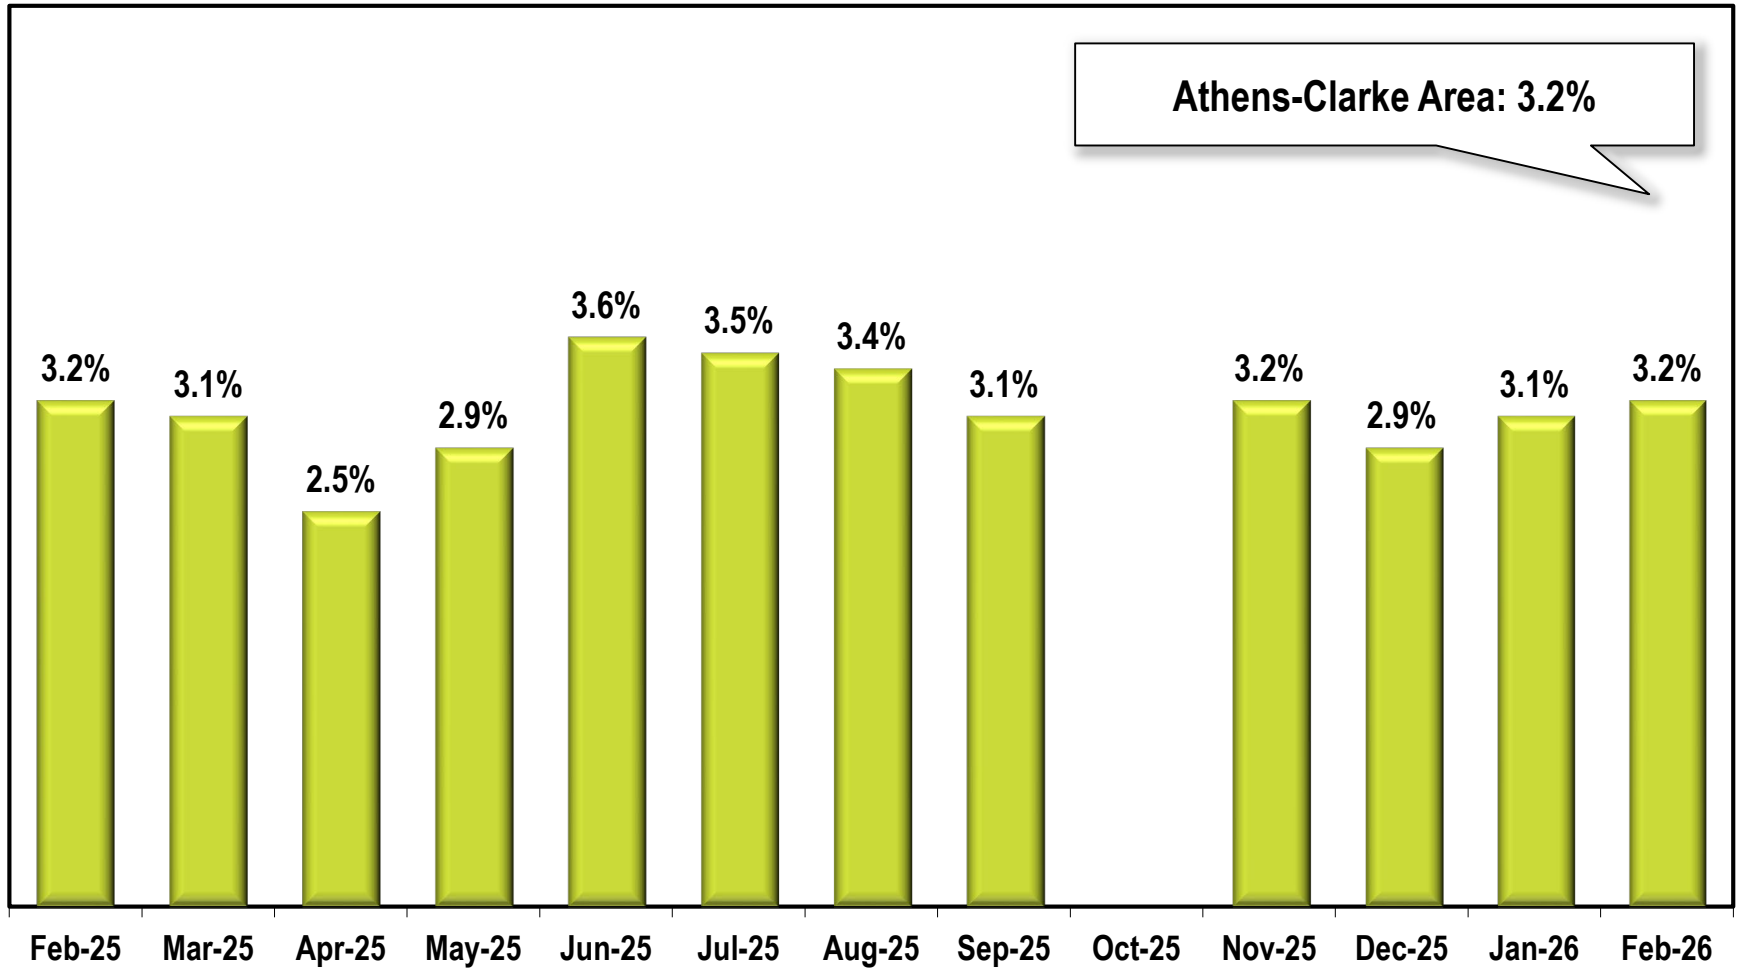

Athens-Clarke Area Unemployment Rate

(Not Seasonally Adjusted)

Due to lapse in appropriations, October 2025 data is missing.

Note: Athens-Clarke County Area includes Clarke, Madison, Oconee, and Oglethorpe counties.