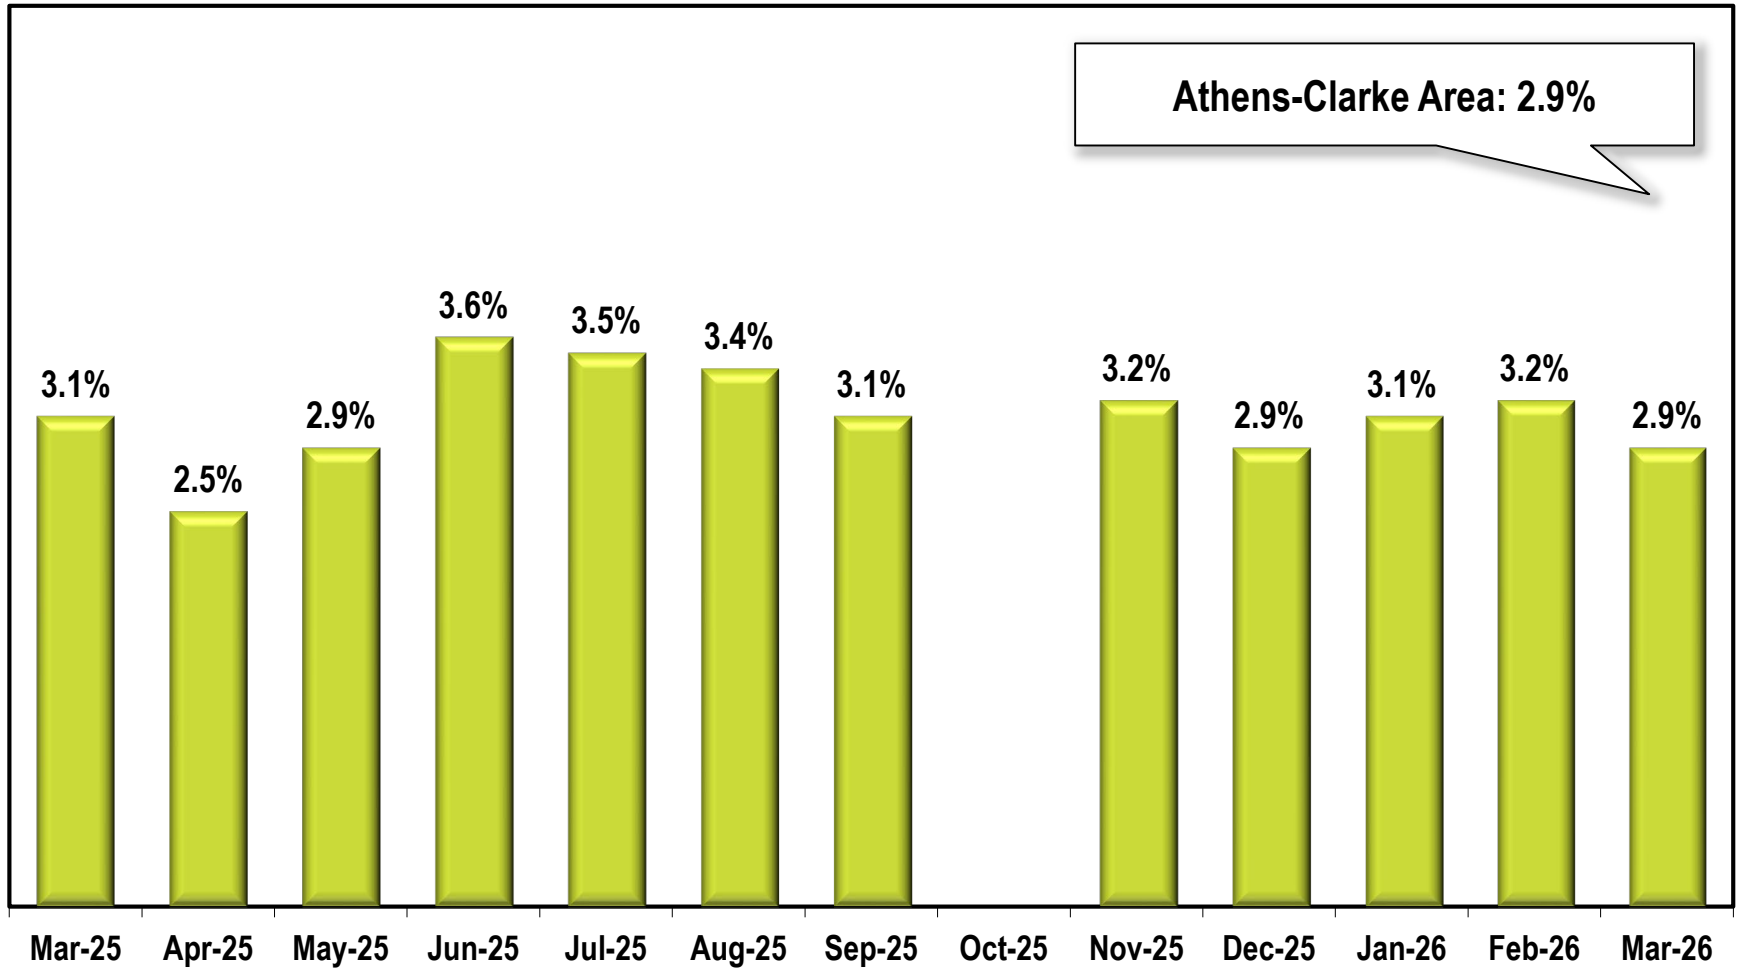

Athens-Clarke Area Unemployment Rate

(Not Seasonally Adjusted)

Due to lapse in appropriations, October 2025 data is missing.

Note: Athens-Clarke County Area includes Clarke, Madison, Oconee, and Oglethorpe counties.