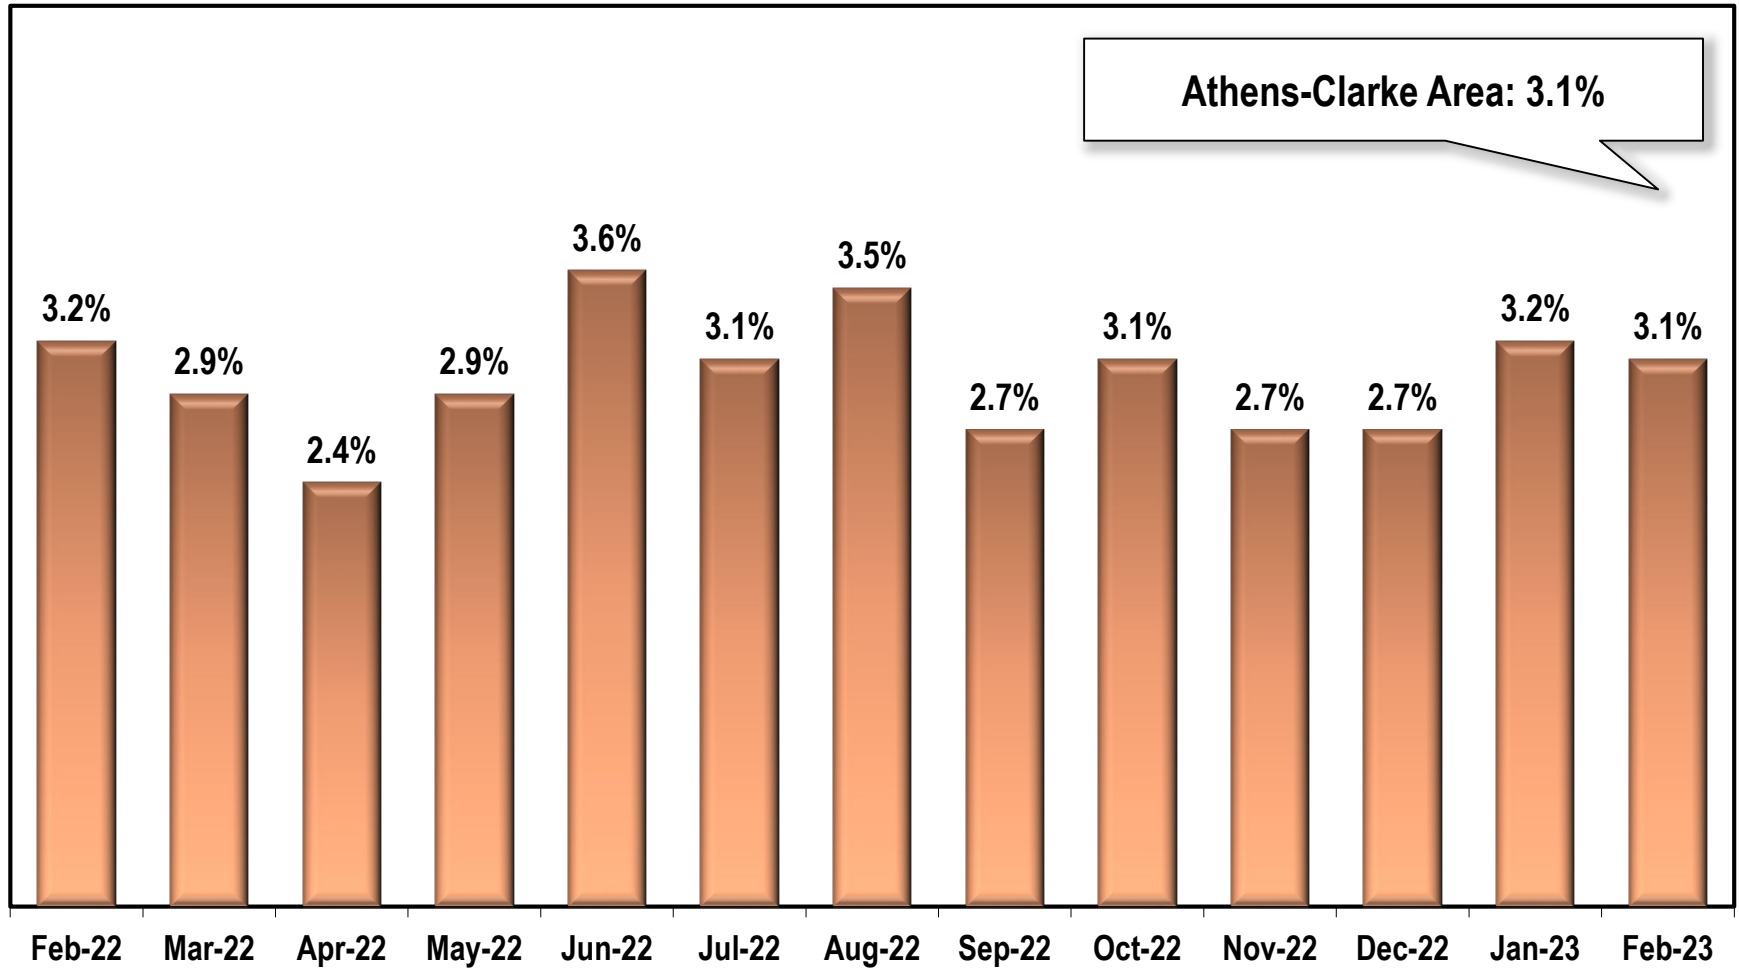

Athens-Clarke Area Unemployment Rate

(Not Seasonally Adjusted)

Note: Athens-Clarke County Area includes Clarke, Madison, Oconee, and Oglethorpe counties.

Source: Georgia Department of Labor – Bruce Thompson, Commissioner