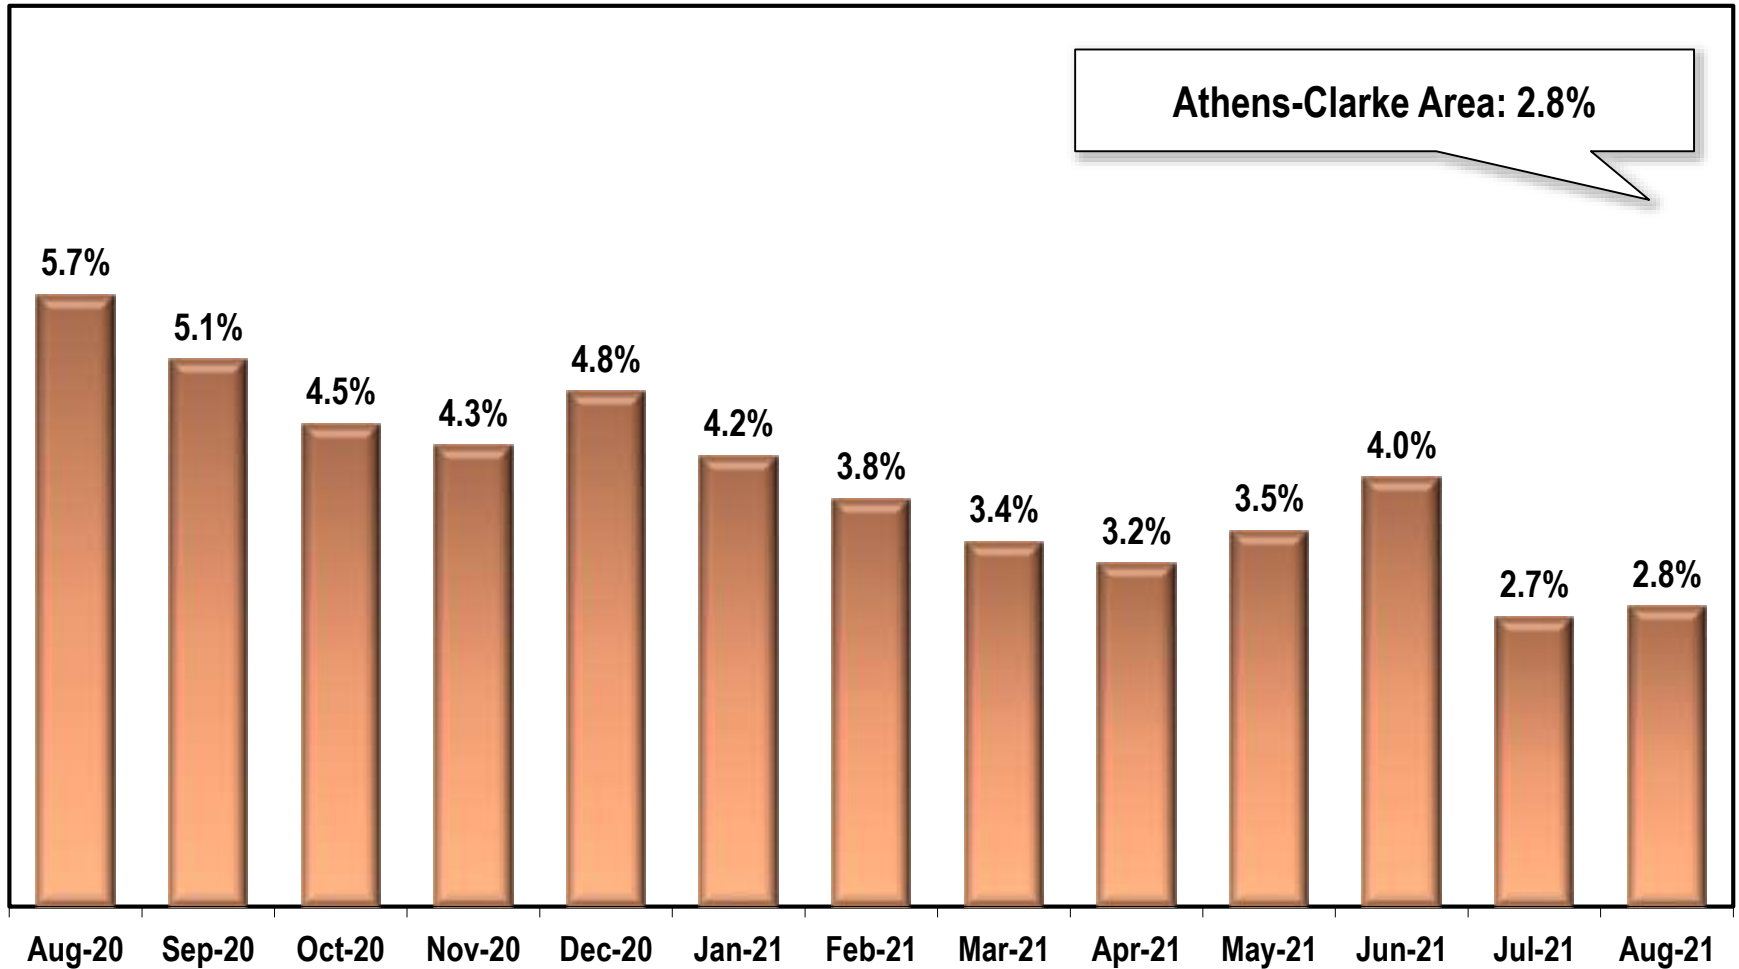

Athens-Clarke Area Unemployment Rate

(Not Seasonally Adjusted)

Note: Athens-Clarke County Area includes Clarke, Madison, Oconee, and Oglethorpe counties.

Source: Georgia Department of Labor – Mark Butler, Commissioner