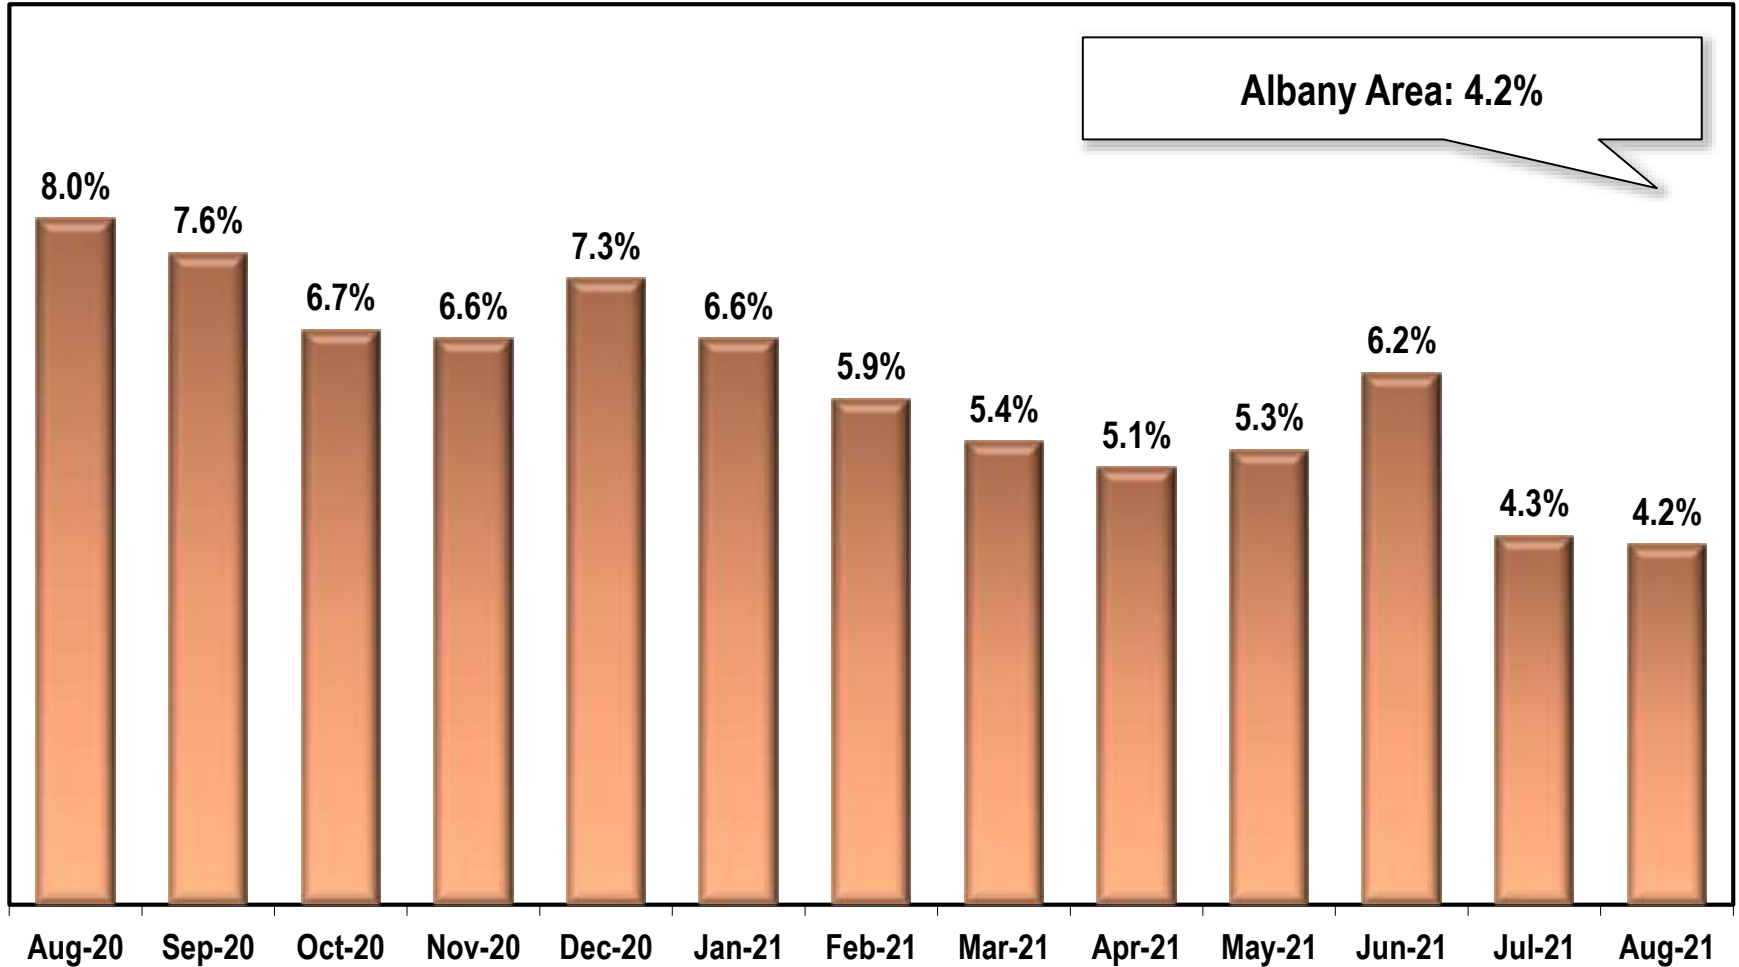

Albany Area Unemployment Rate

(Not Seasonally Adjusted)

Note: Albany Area includes Baker, Dougherty, Lee, Terrell, and Worth counties.

Source: Georgia Department of Labor – Mark Butler, Commissioner