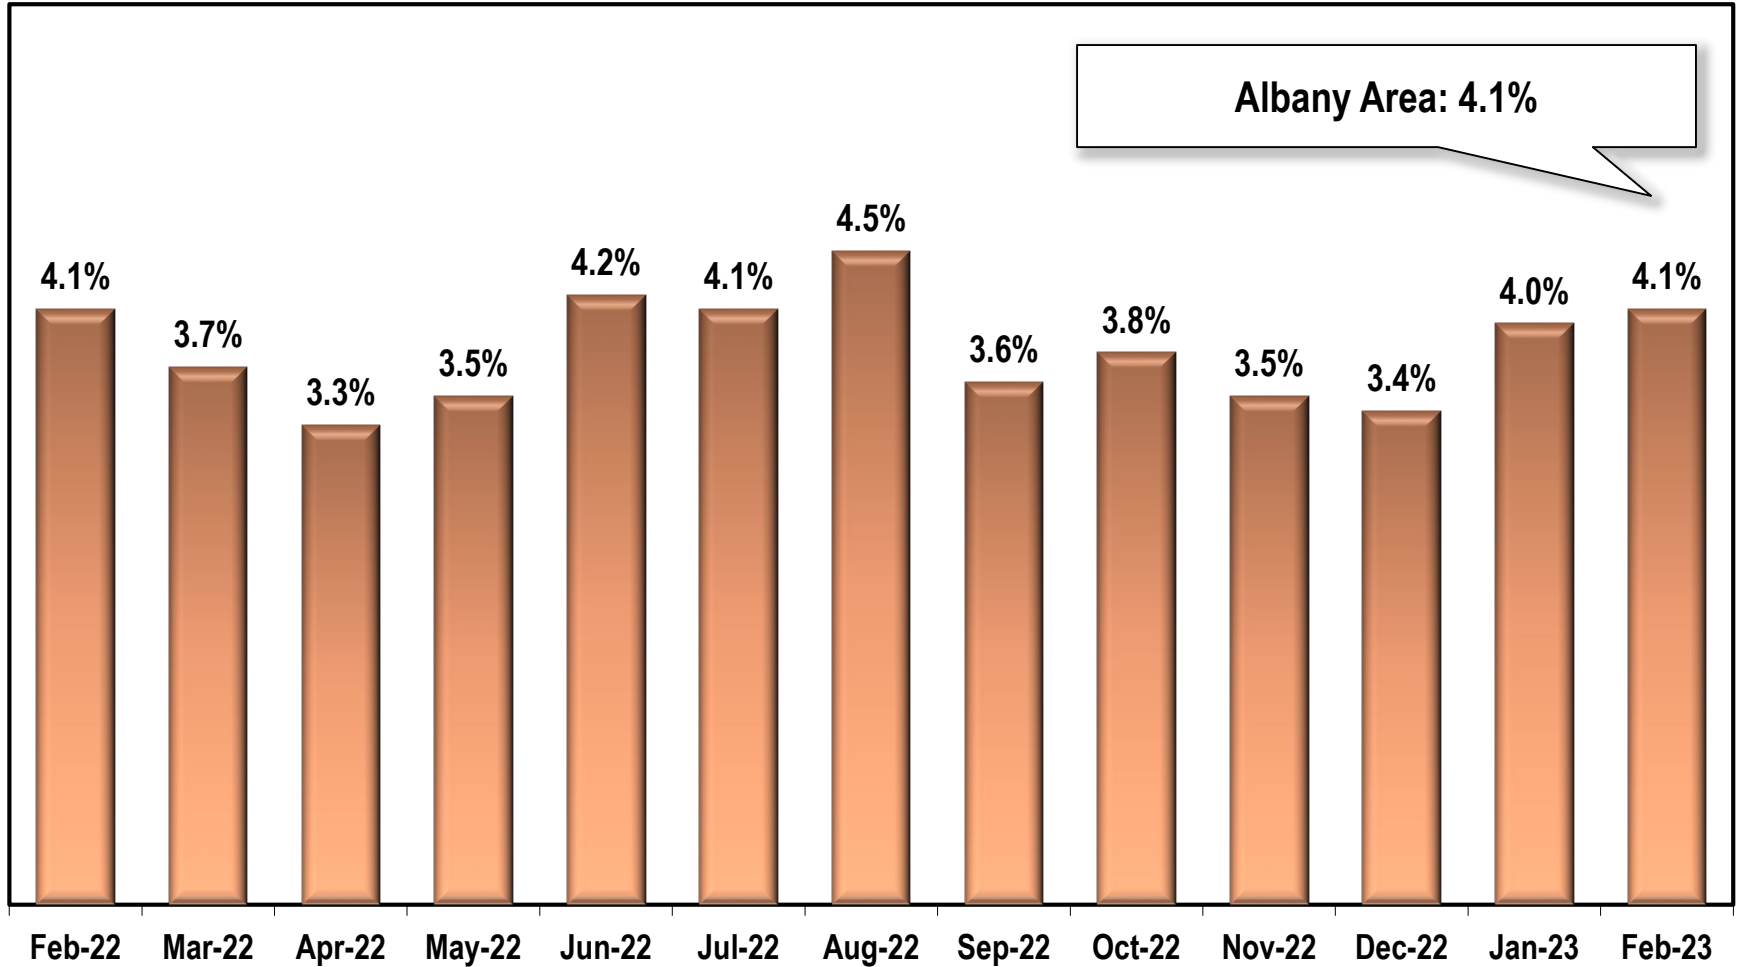

Albany Area Unemployment Rate

(Not Seasonally Adjusted)

Note: Albany Area includes Baker, Dougherty, Lee, Terrell, and Worth counties.

Source: Georgia Department of Labor – Bruce Thompson, Commissioner