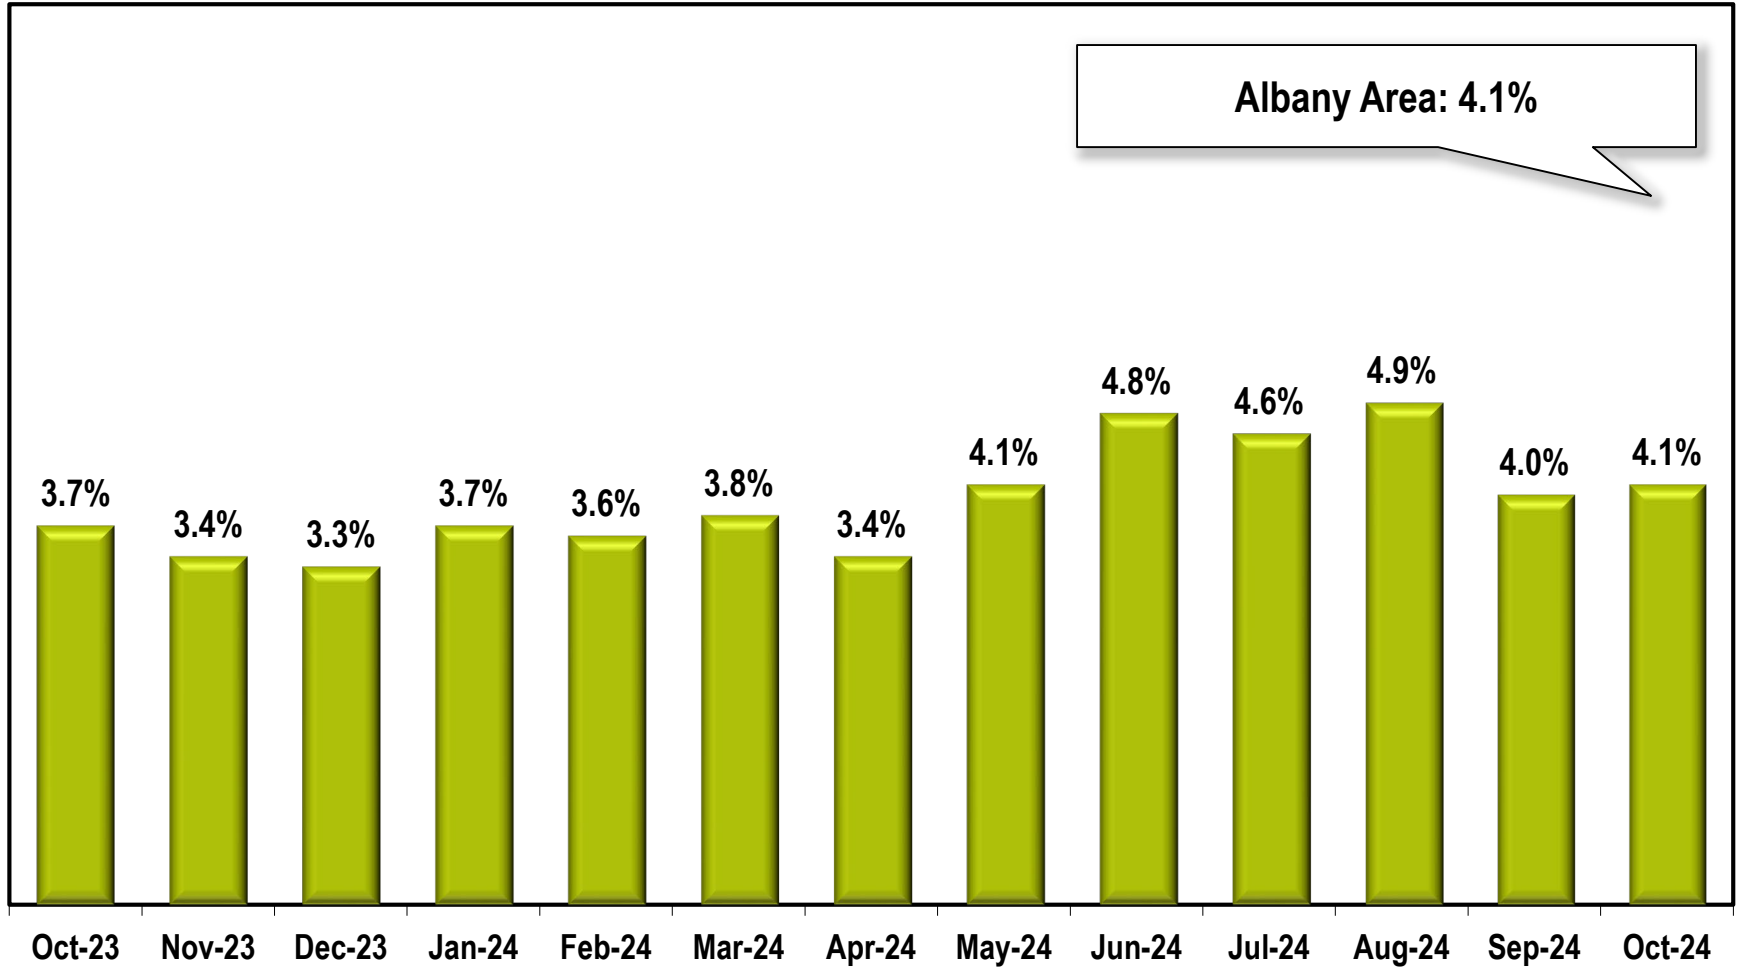

Albany Area Unemployment Rate

(Not Seasonally Adjusted)

Note: Albany Area includes Baker, Dougherty, Lee, Terrell, and Worth counties.

Source: Georgia Department of Labor – Bruce Thompson, Commissioner