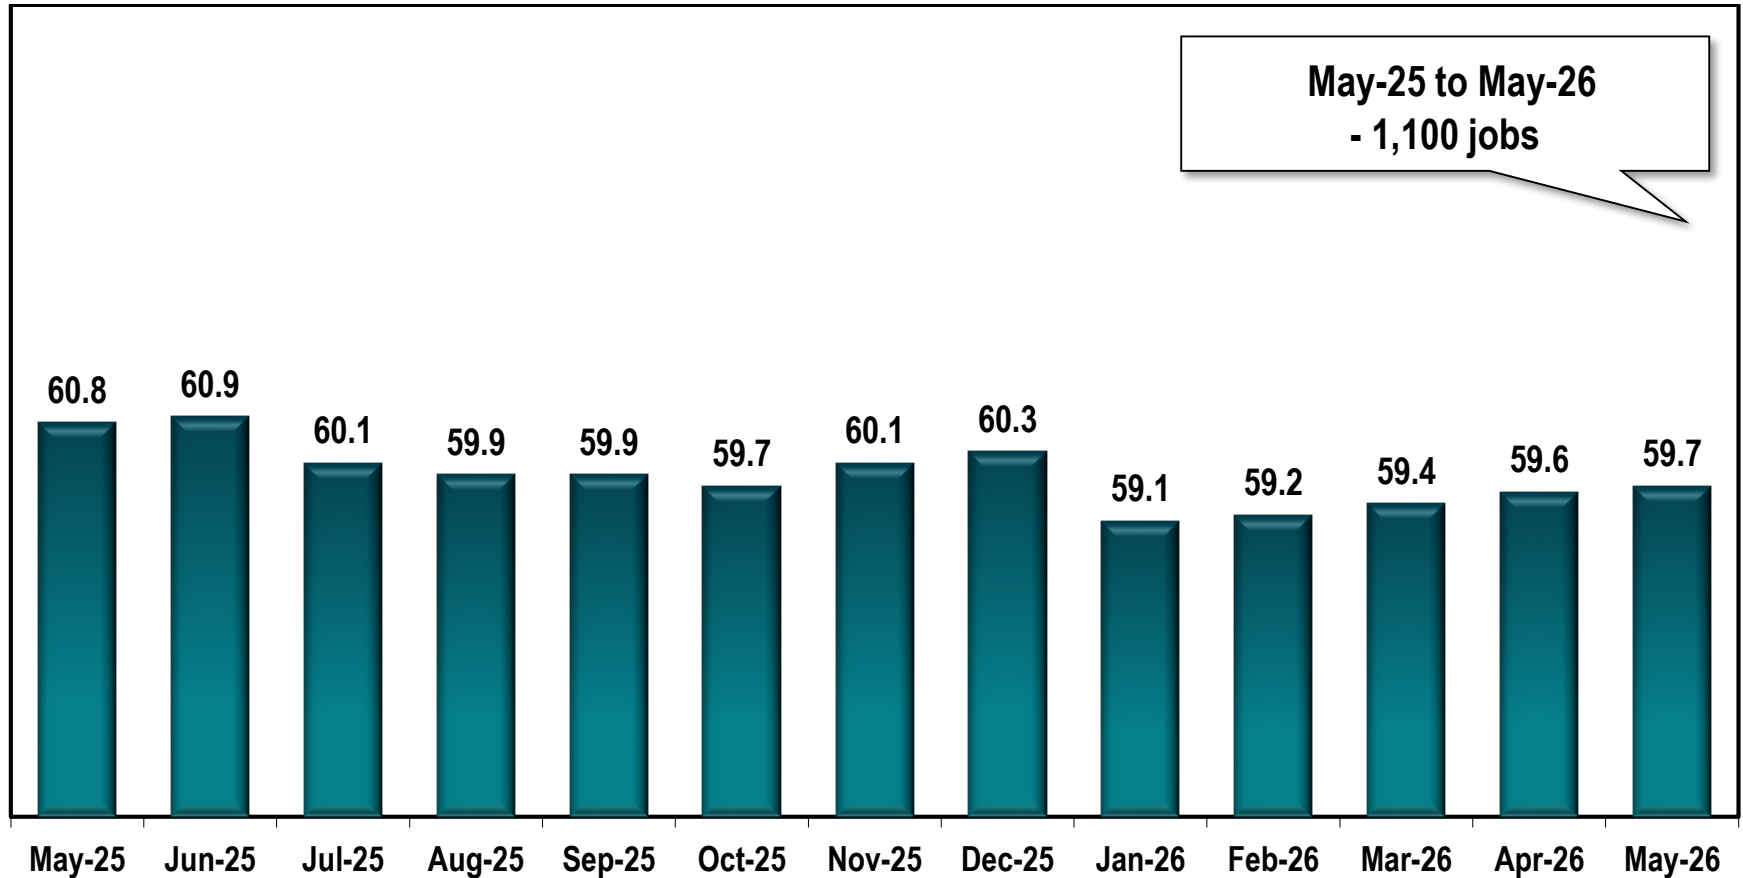

Albany MSA Employment (In Thousands)

Note: Albany MSA includes Dougherty, Lee, Terrell and Worth counties.

Source: Georgia Department of Labor - Bárbara Rivera Holmes, Commissioner