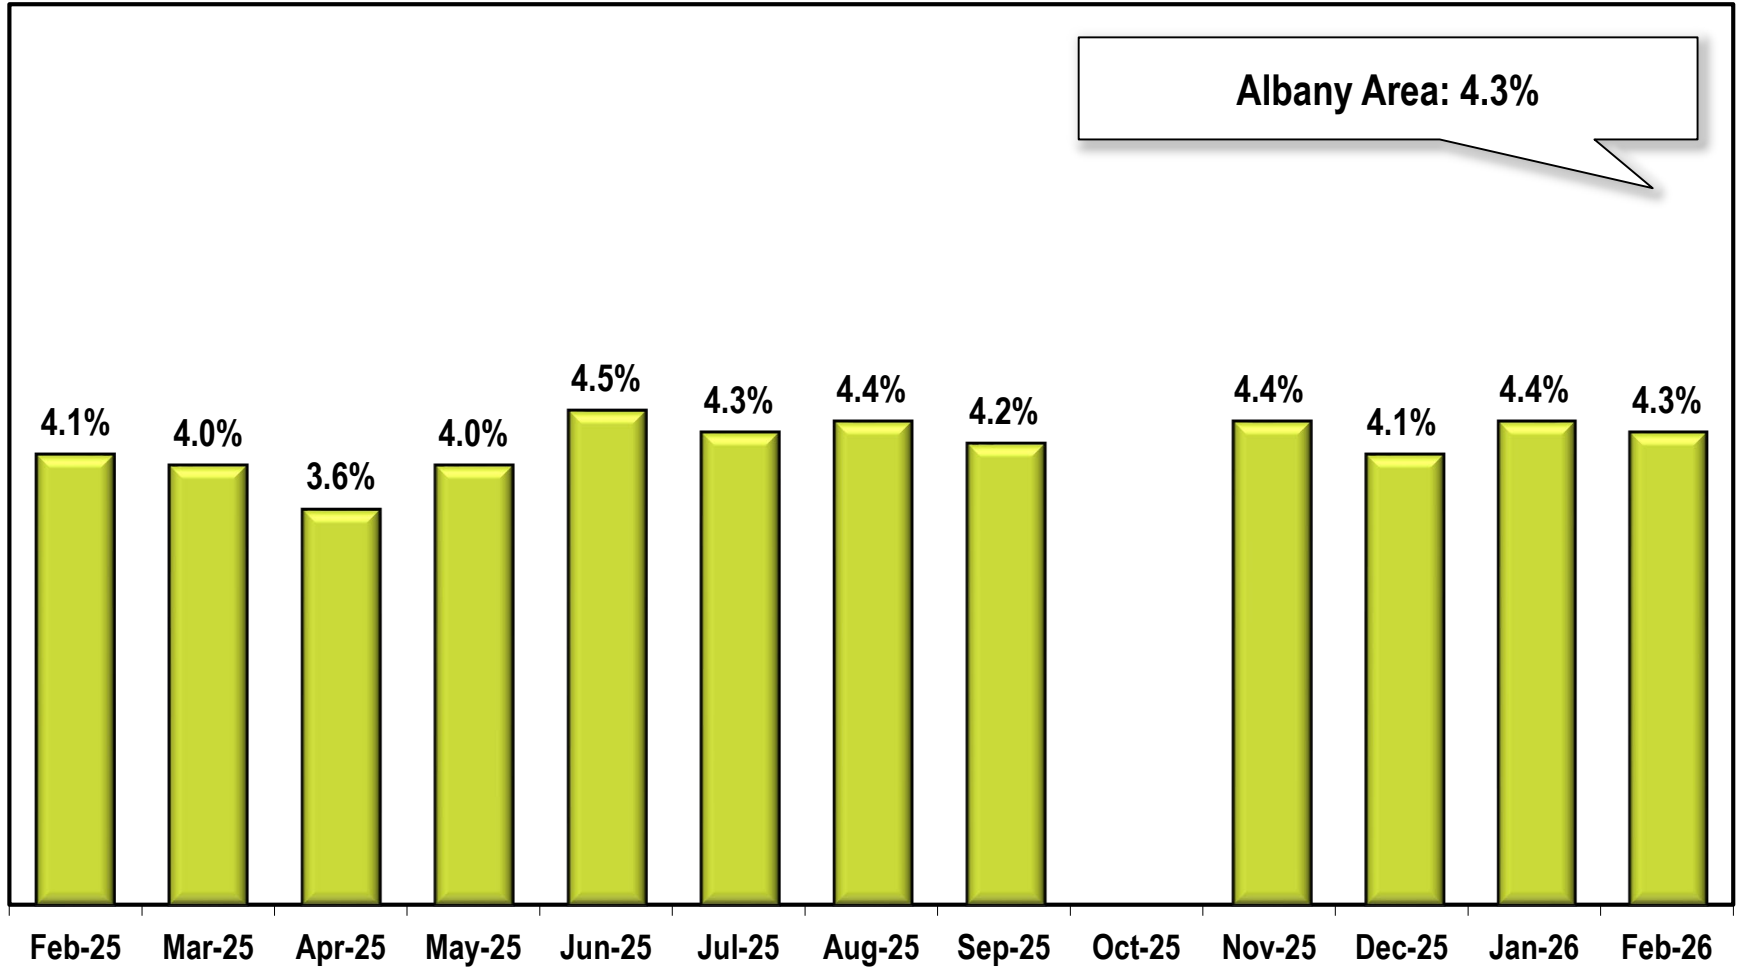

Albany Area Unemployment Rate

(Not Seasonally Adjusted)

Due to lapse in appropriations, October 2025 data is missing.

Note: Albany Area includes Dougherty, Lee, Terrell, and Worth counties.

Source: Georgia Department of Labor – Bárbara Rivera Holmes, Commissioner