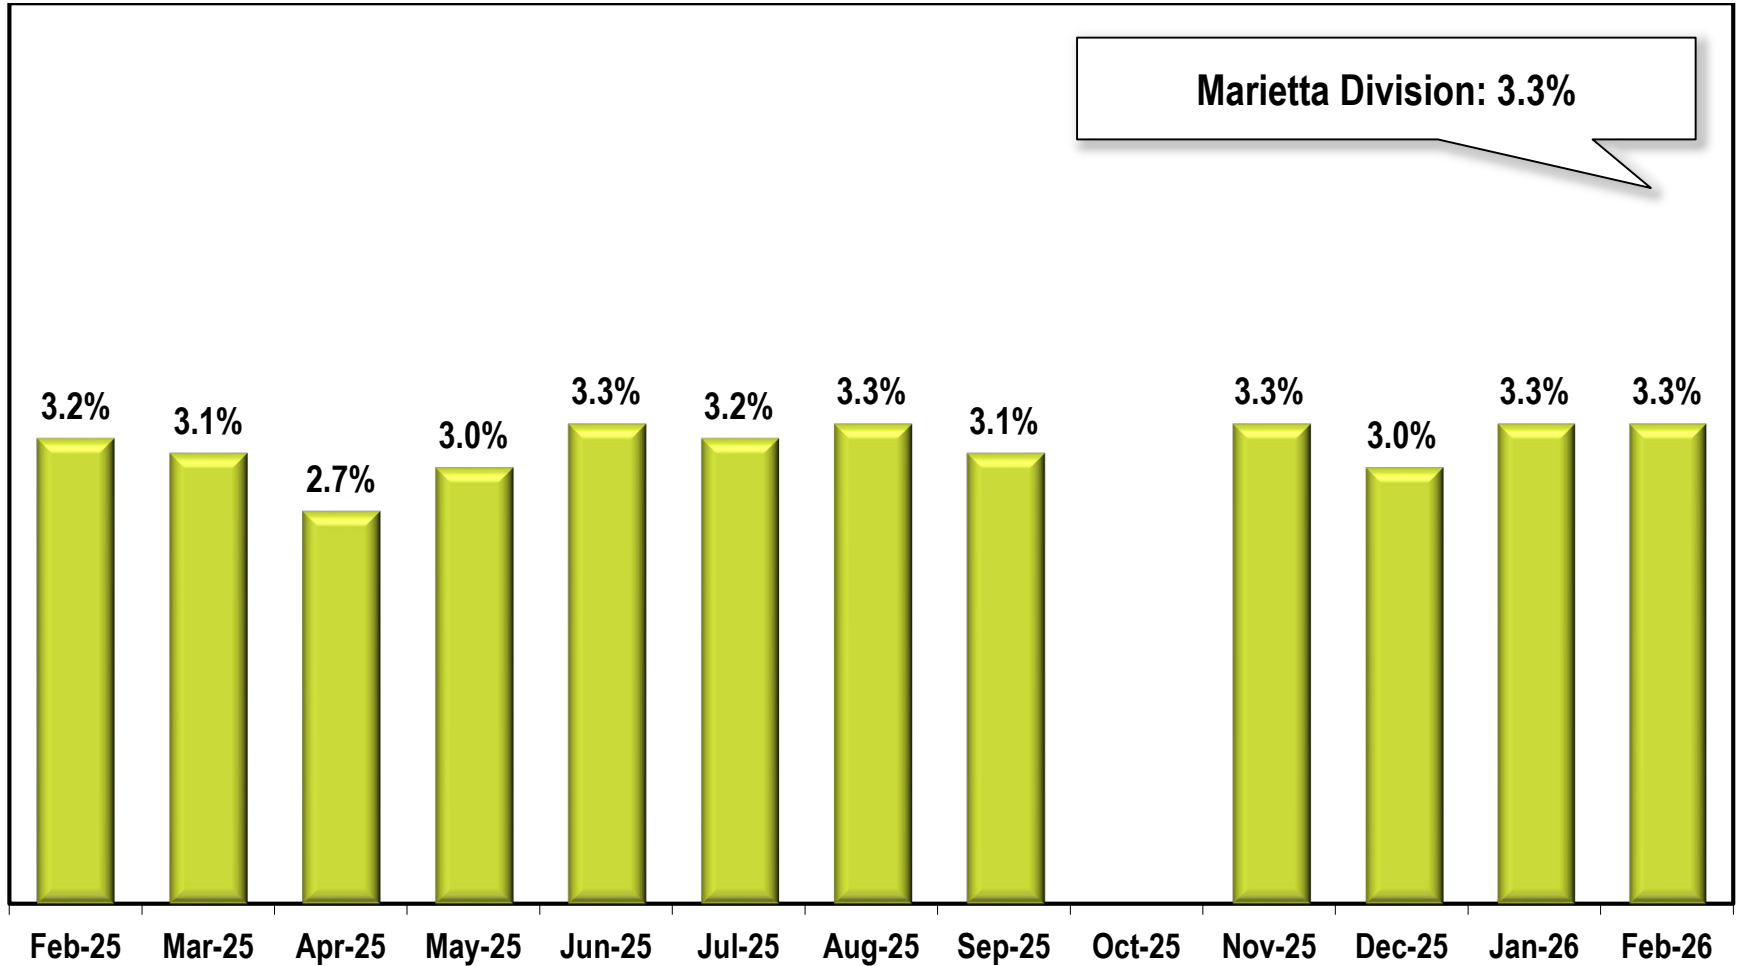

Marietta Division Unemployment Rate

(Not Seasonally Adjusted)

Due to lapse in appropriations, October 2025 data is missing.

Note: Marietta Division includes Bartow, Cherokee, Cobb, Haralson, and Paulding counties