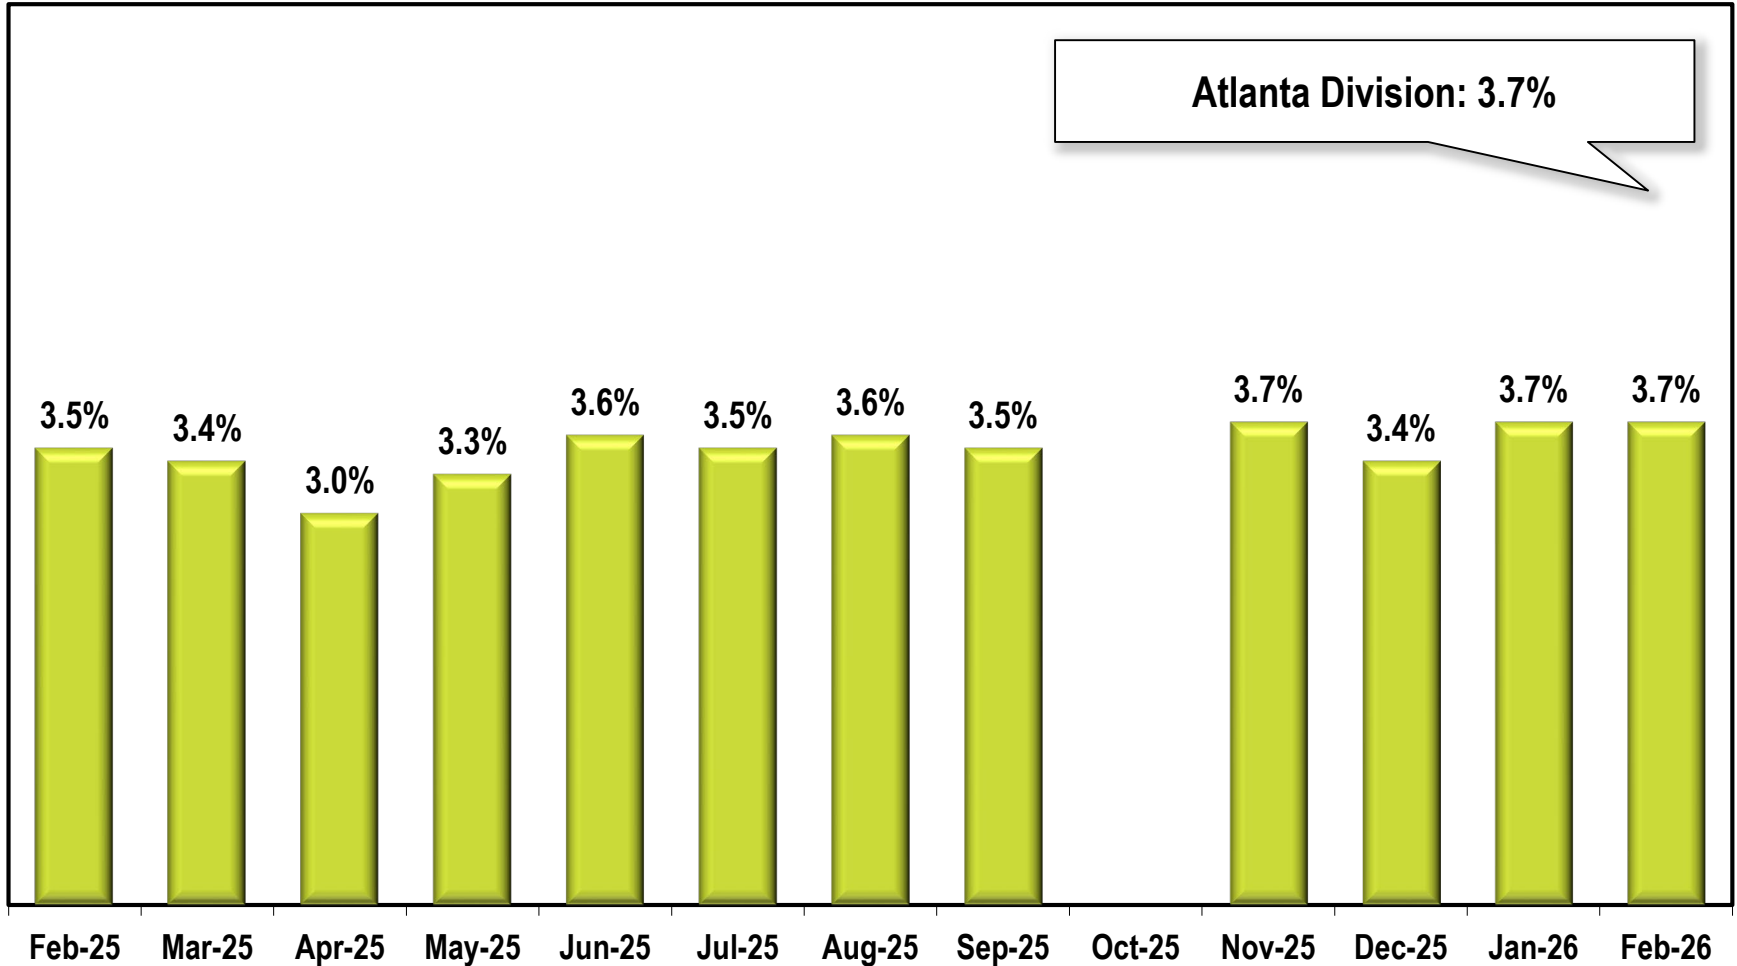

Atlanta Division Unemployment Rate (Not Seasonally Adjusted)

Due to lapse in appropriations, October 2025 data is missing.

Note: Atlanta Division includes Barrow, Butts, Carroll, Clayton, Coweta, Dawson, DeKalb, Douglas, Fayette, Forsyth, Fulton, Gwinnett, Heard, Henry, Jasper, Lumpkin, Meriwether, Morgan, Newton, Pickens, Pike, Rockdale, Spalding, and Walton counties.