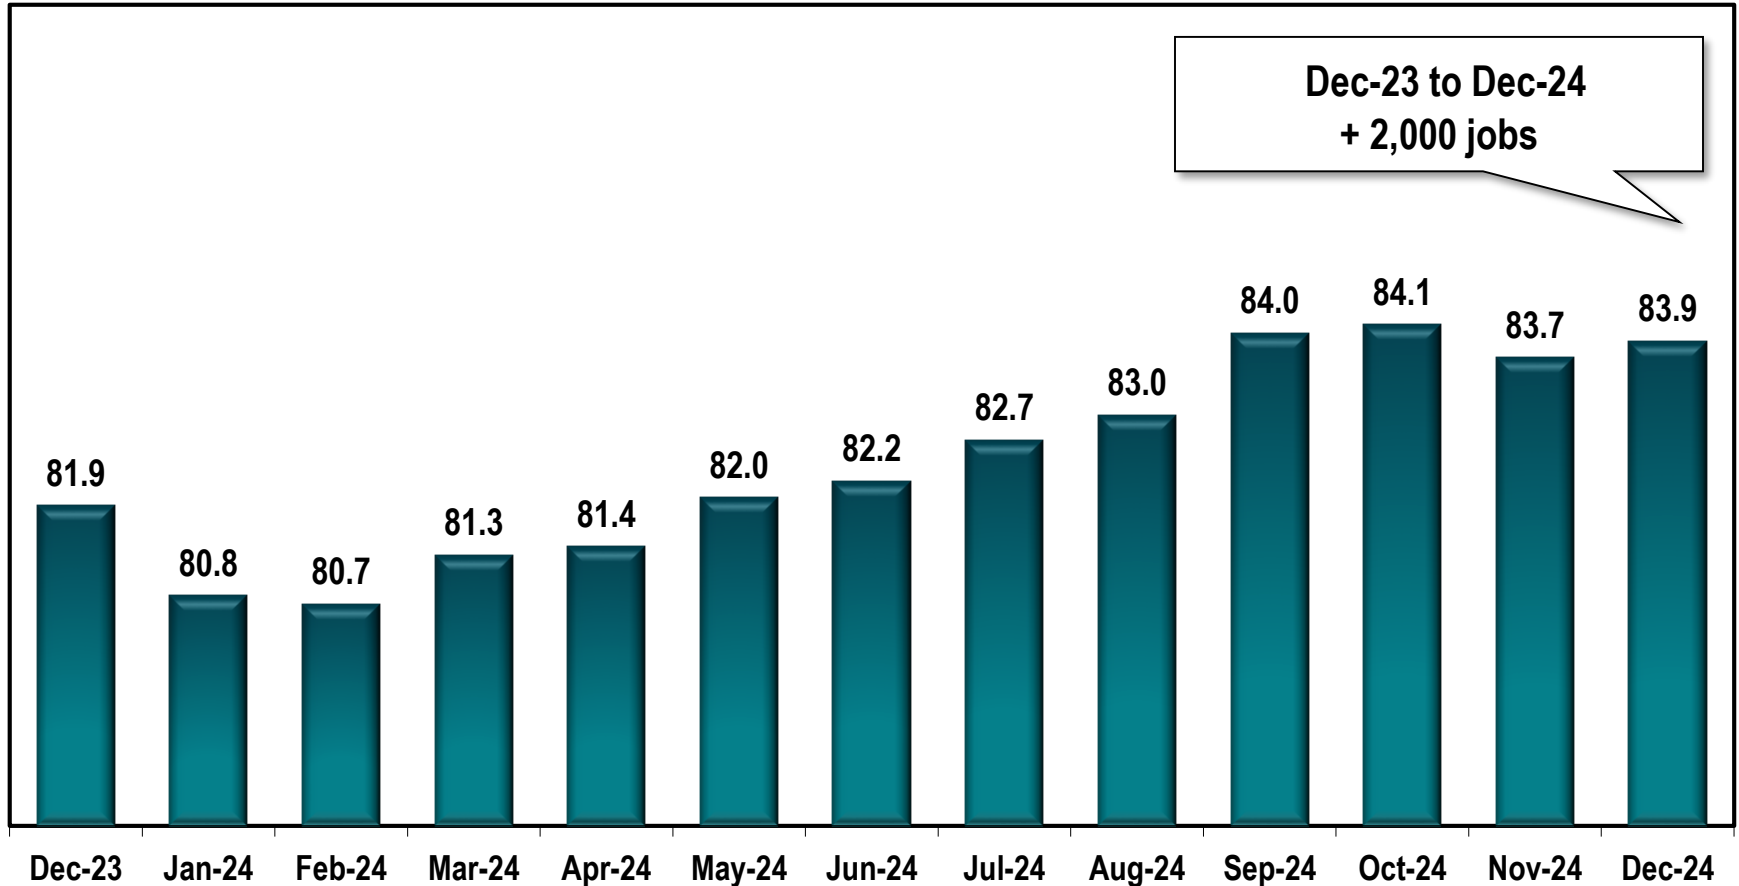

# Warner Robins MSA Employment (In Thousands)

Note: Warner Robins MSA includes Houston, Peach, and Pulaski counties.

Source: Georgia Department of Labor – Bruce Thompson, Commissioner