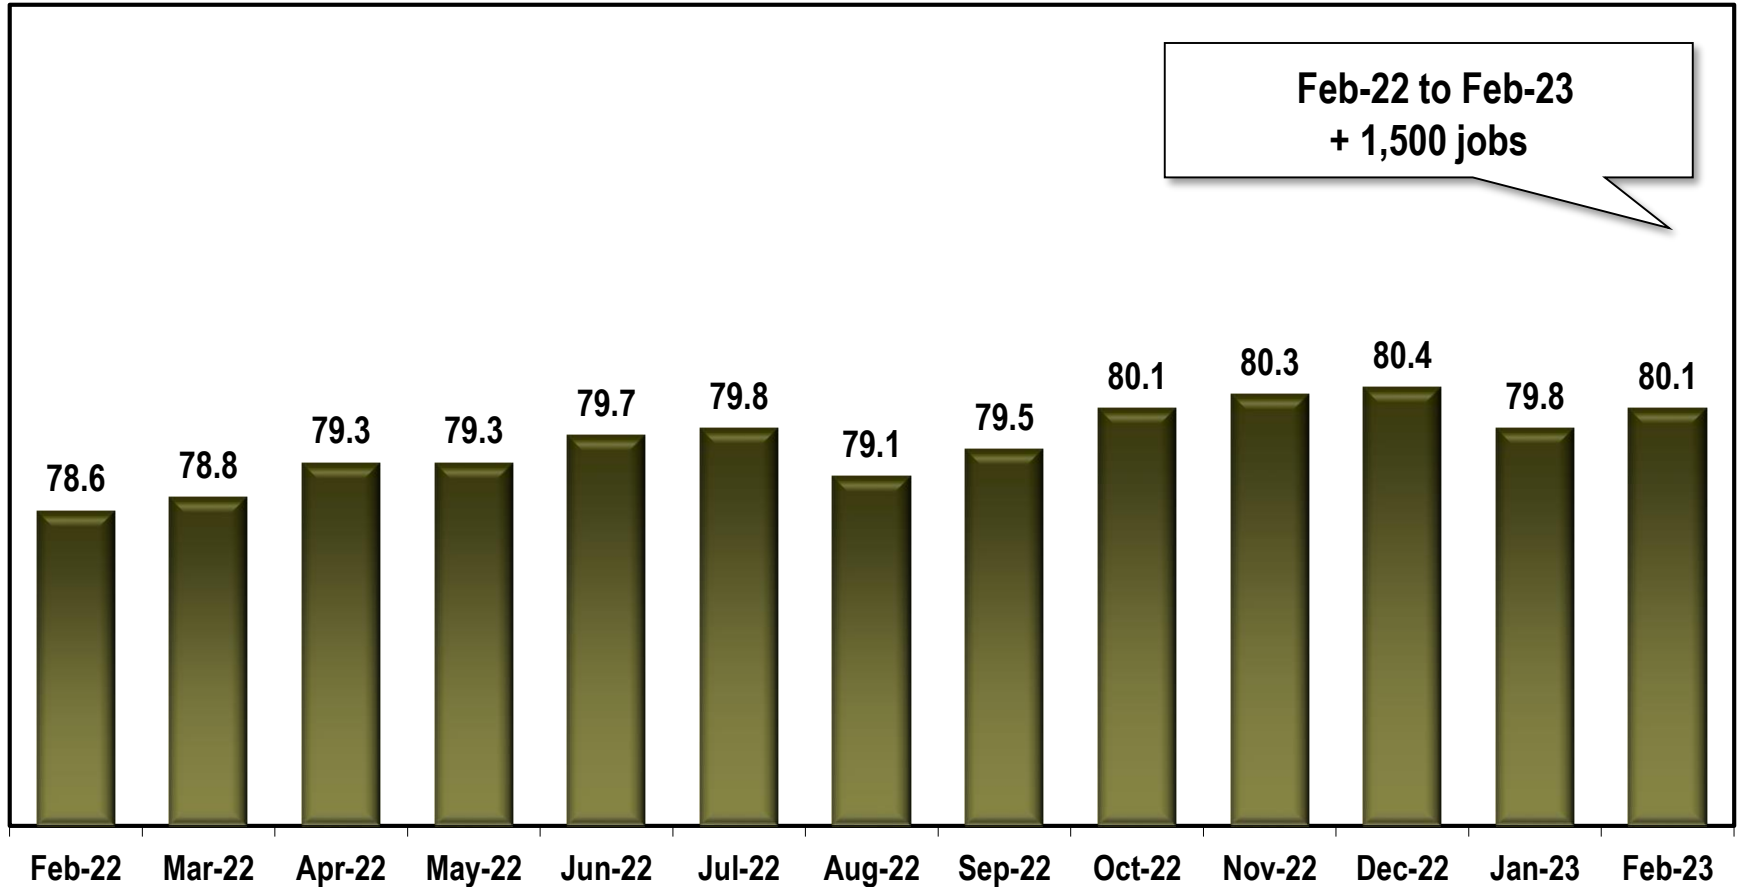

# Warner Robins MSA Employment (In Thousands)

Note: Warner Robins MSA includes Houston, Peach, and Pulaski counties.

Source: Georgia Department of Labor – Bruce Thompson, Commissioner