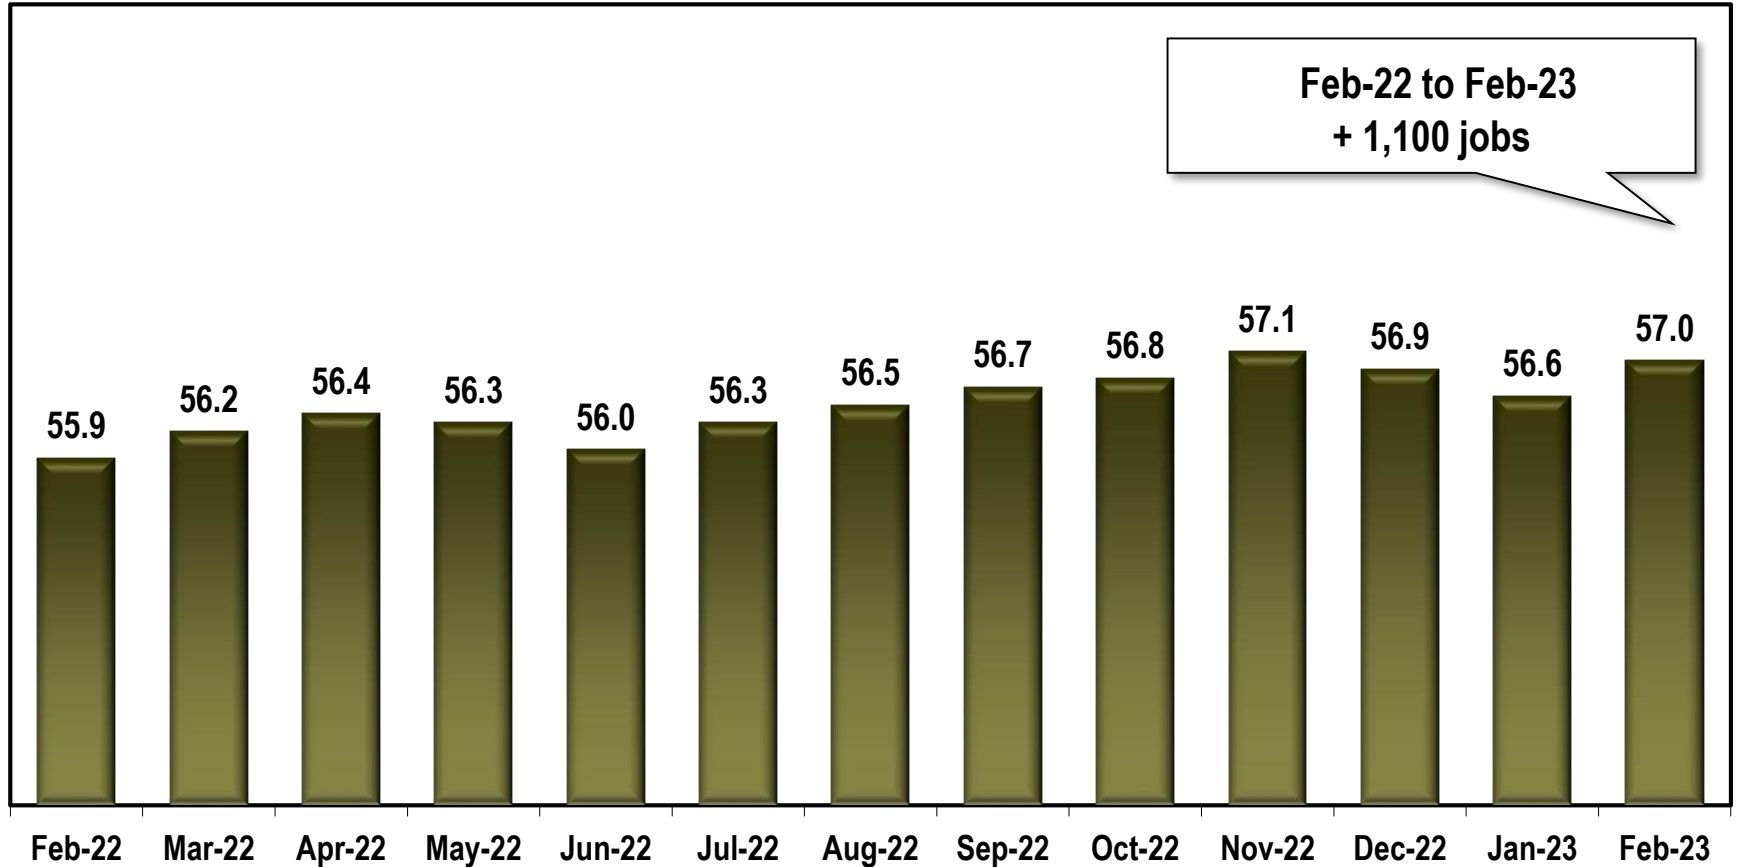

Valdosta MSA Employment

(In Thousands)

Note: Valdosta MSA includes Brooks, Echols, Lanier and Lowndes counties.

Source: Georgia Department of Labor - Bruce Thompson, Commissioner