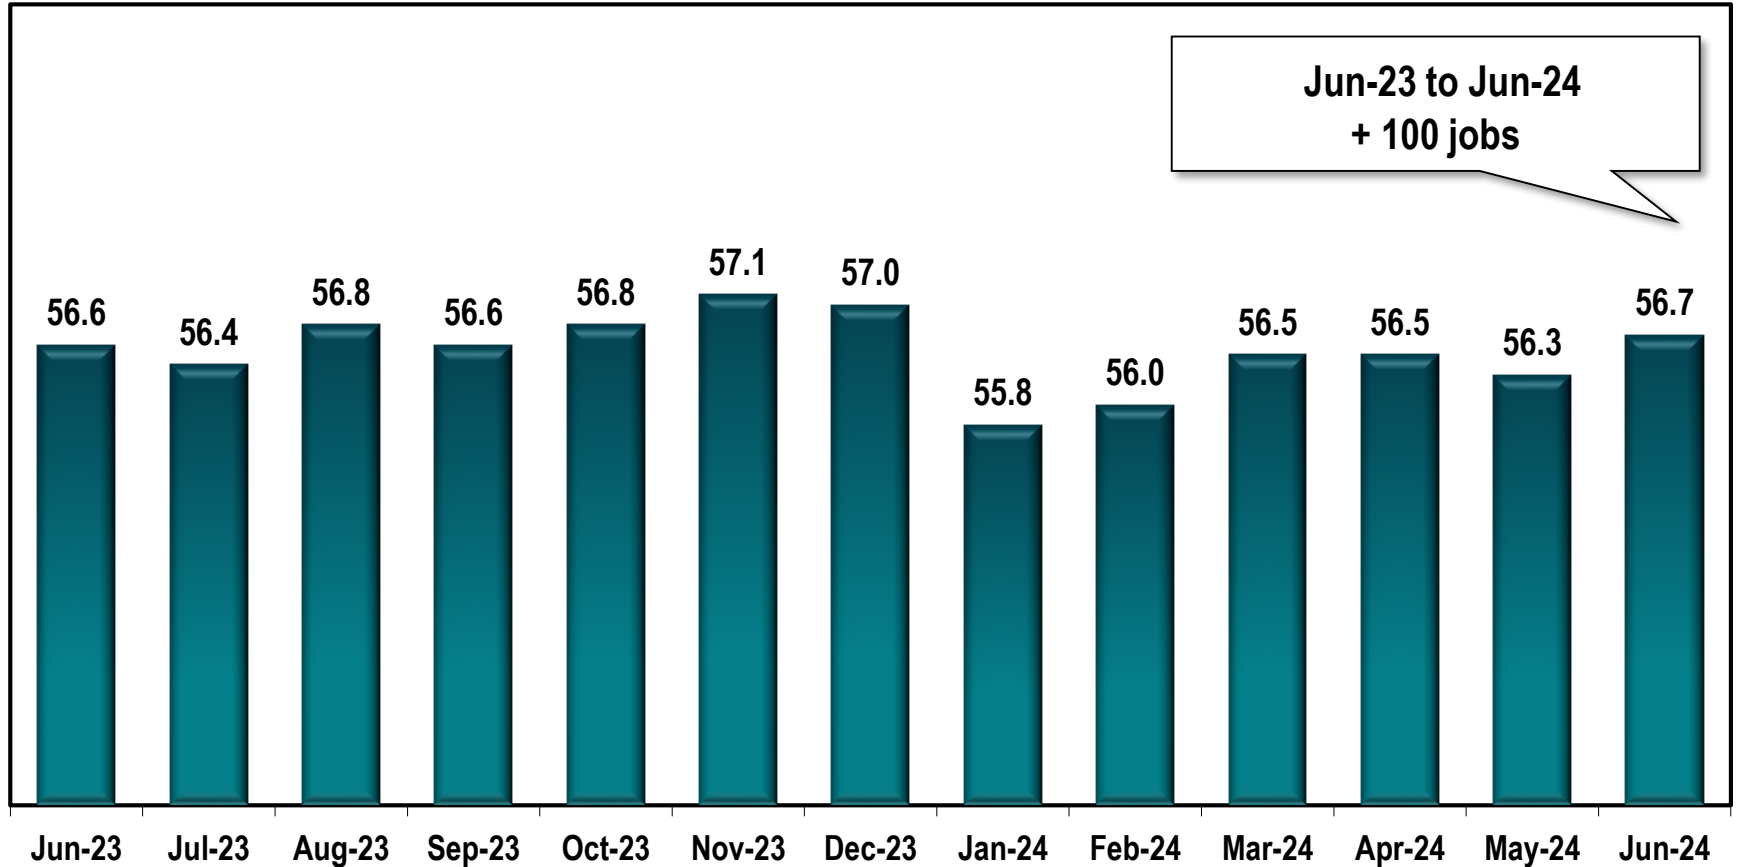

# Valdosta MSA Employment

(In Thousands)

Note: Valdosta MSA includes Brooks, Echols, Lanier and Lowndes counties.

Source: Georgia Department of Labor - Bruce Thompson, Commissioner