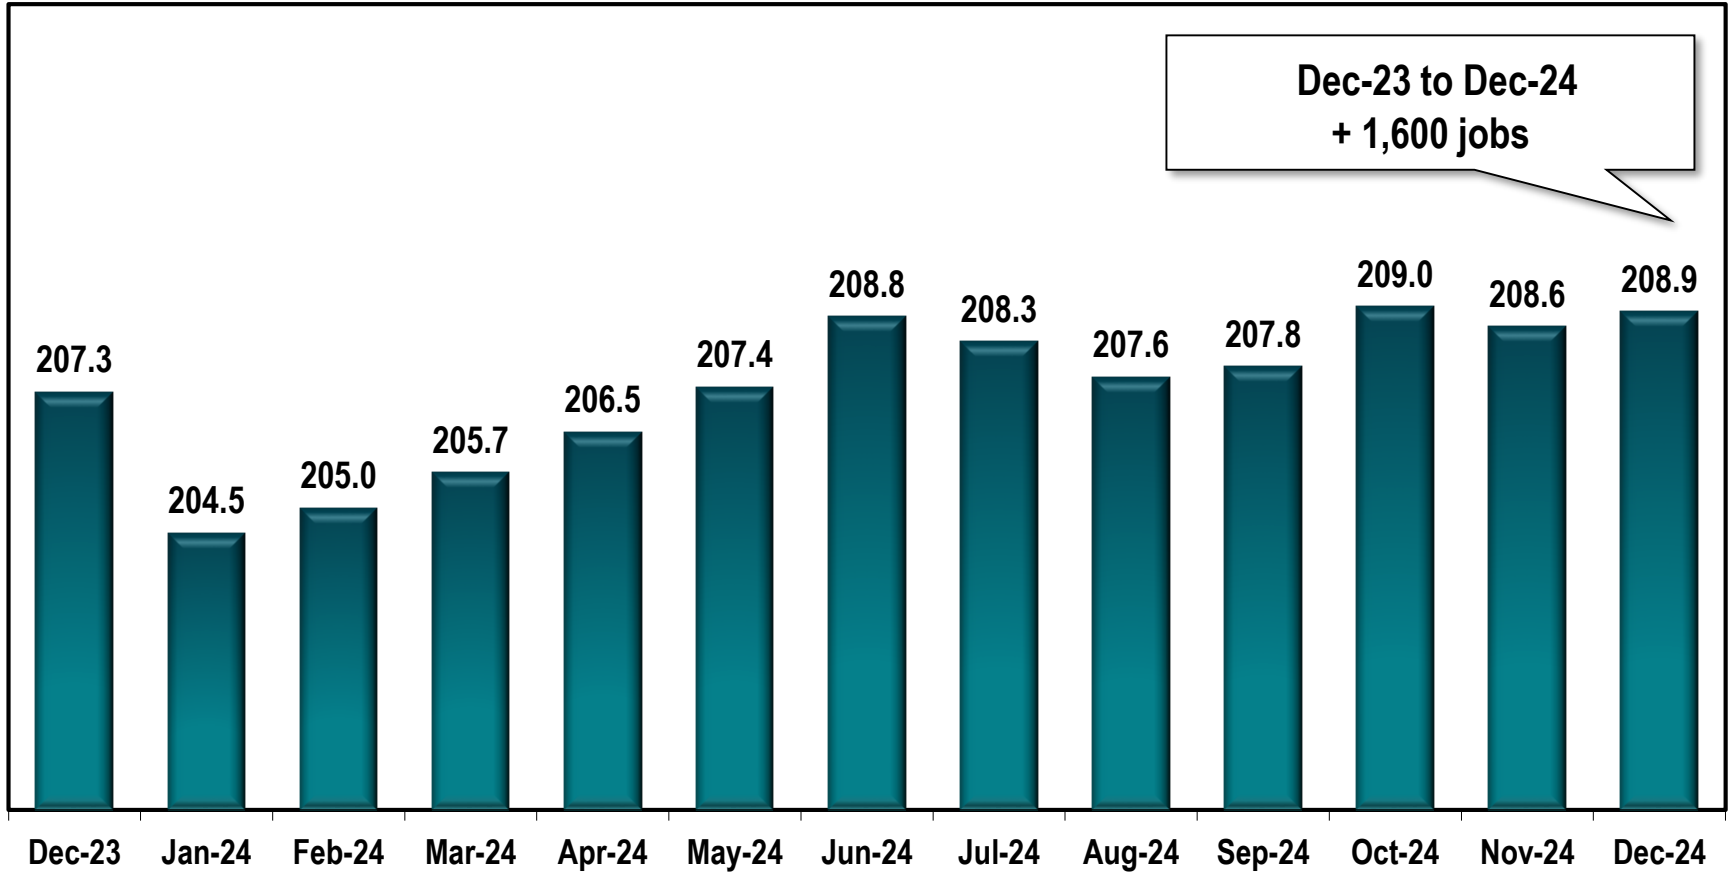

Savannah MSA Employment

(In Thousands)

Note: Savannah MSA includes Bryan, Chatham and Effingham counties.

Source: Georgia Department of Labor - Bruce Thompson, Commissioner