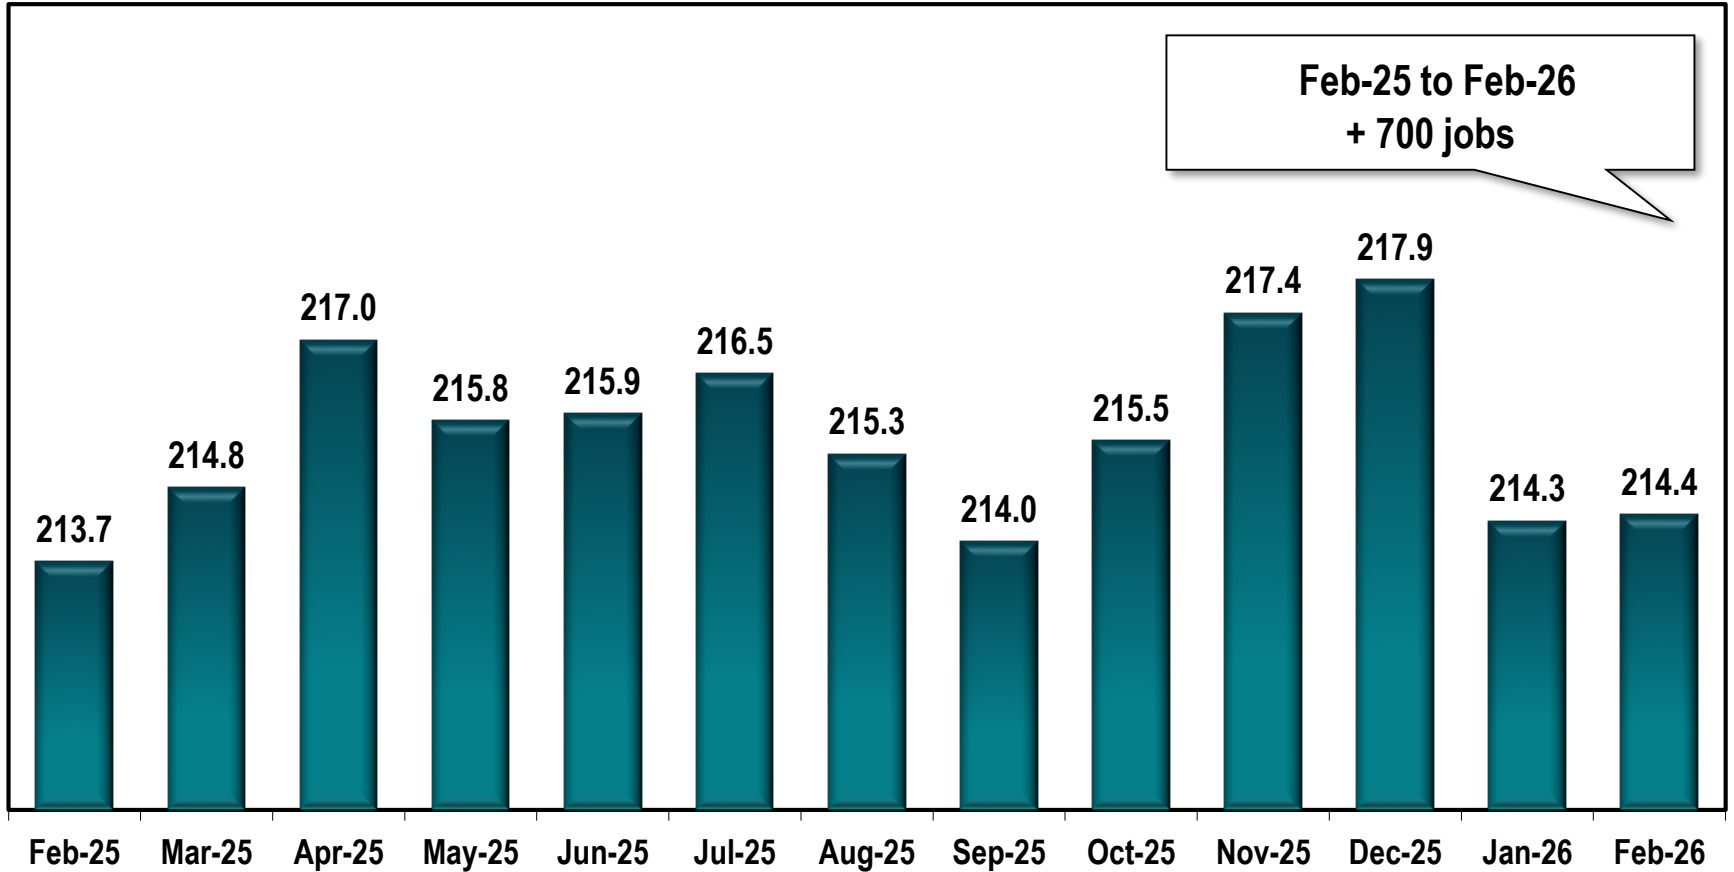

Savannah MSA Employment

(In Thousands)

Note: Savannah MSA includes Bryan, Chatham and Effingham counties.

Source: Georgia Department of Labor - Bárbara Rivera Holmes, Commissioner