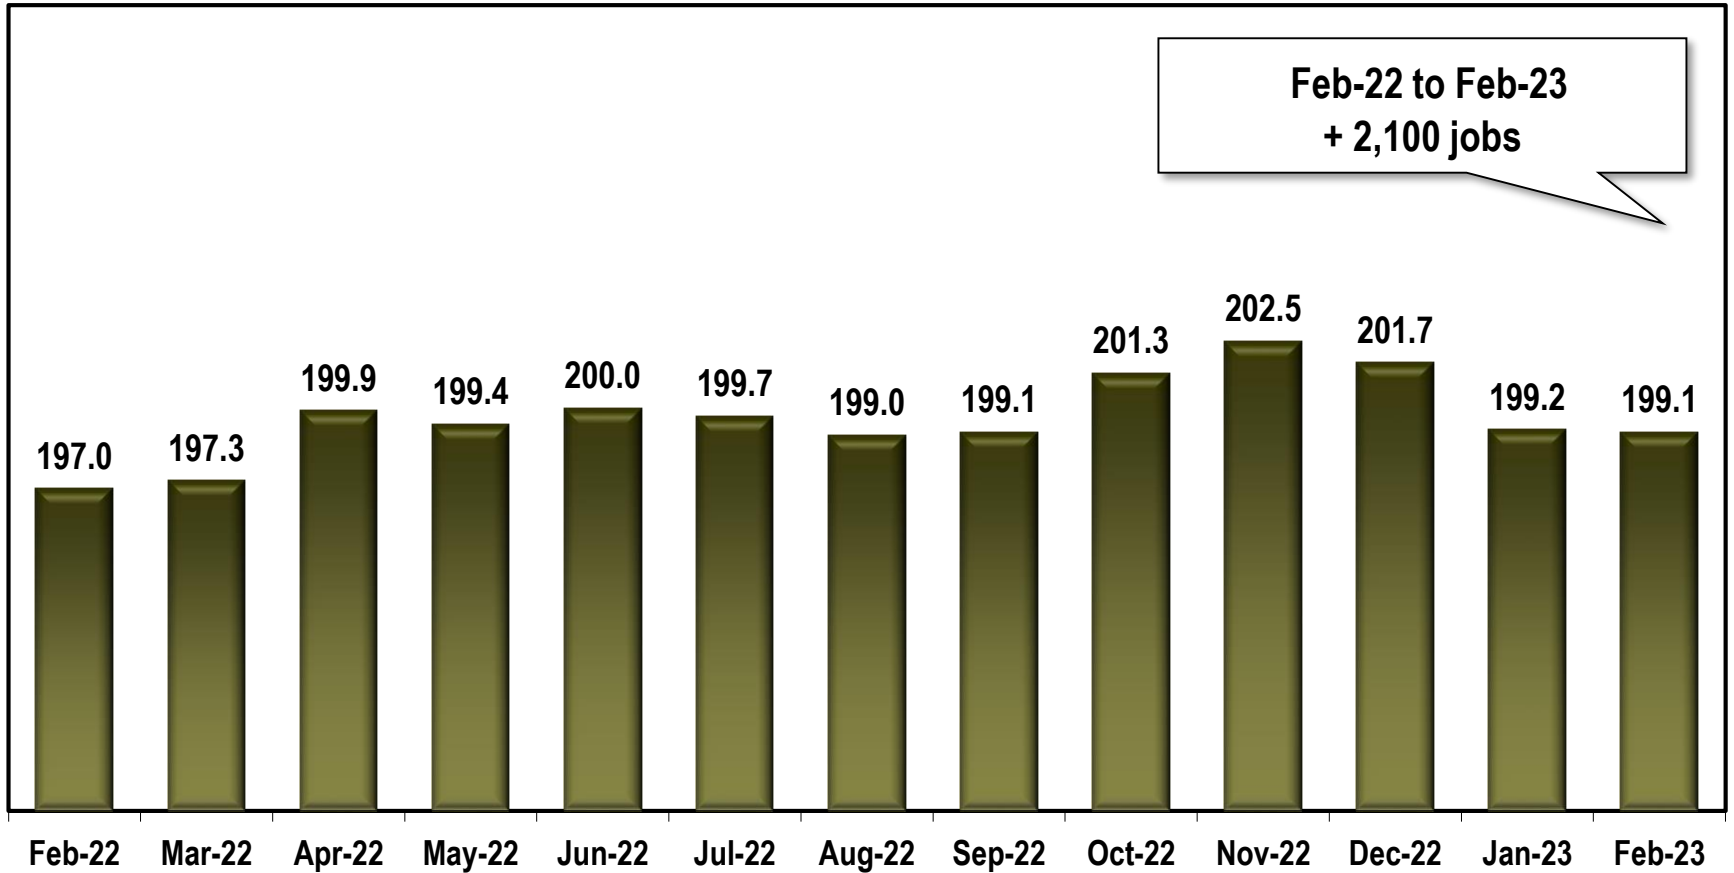

# Savannah MSA Employment

(In Thousands)

Note: Savannah MSA includes Bryan, Chatham and Effingham counties.

Source: Georgia Department of Labor - Bruce Thompson, Commissioner