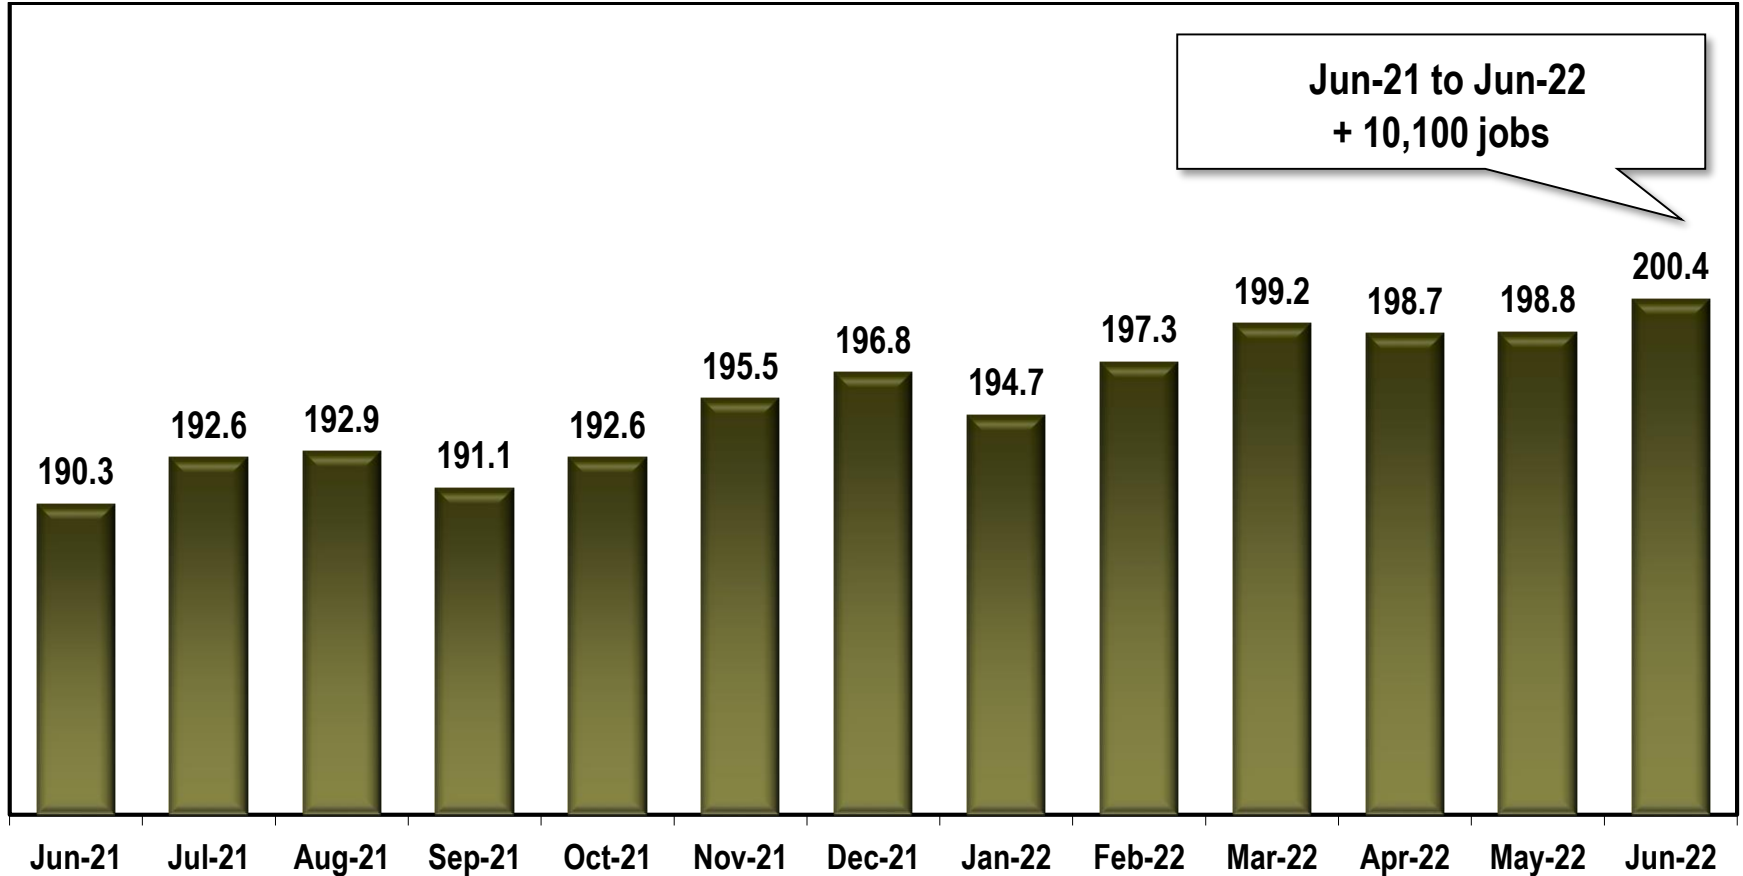

Savannah MSA Employment

(In Thousands)

Note: Savannah MSA includes Bryan, Chatham and Effingham counties.

Source: Georgia Department of Labor - Mark Butler, Commissioner