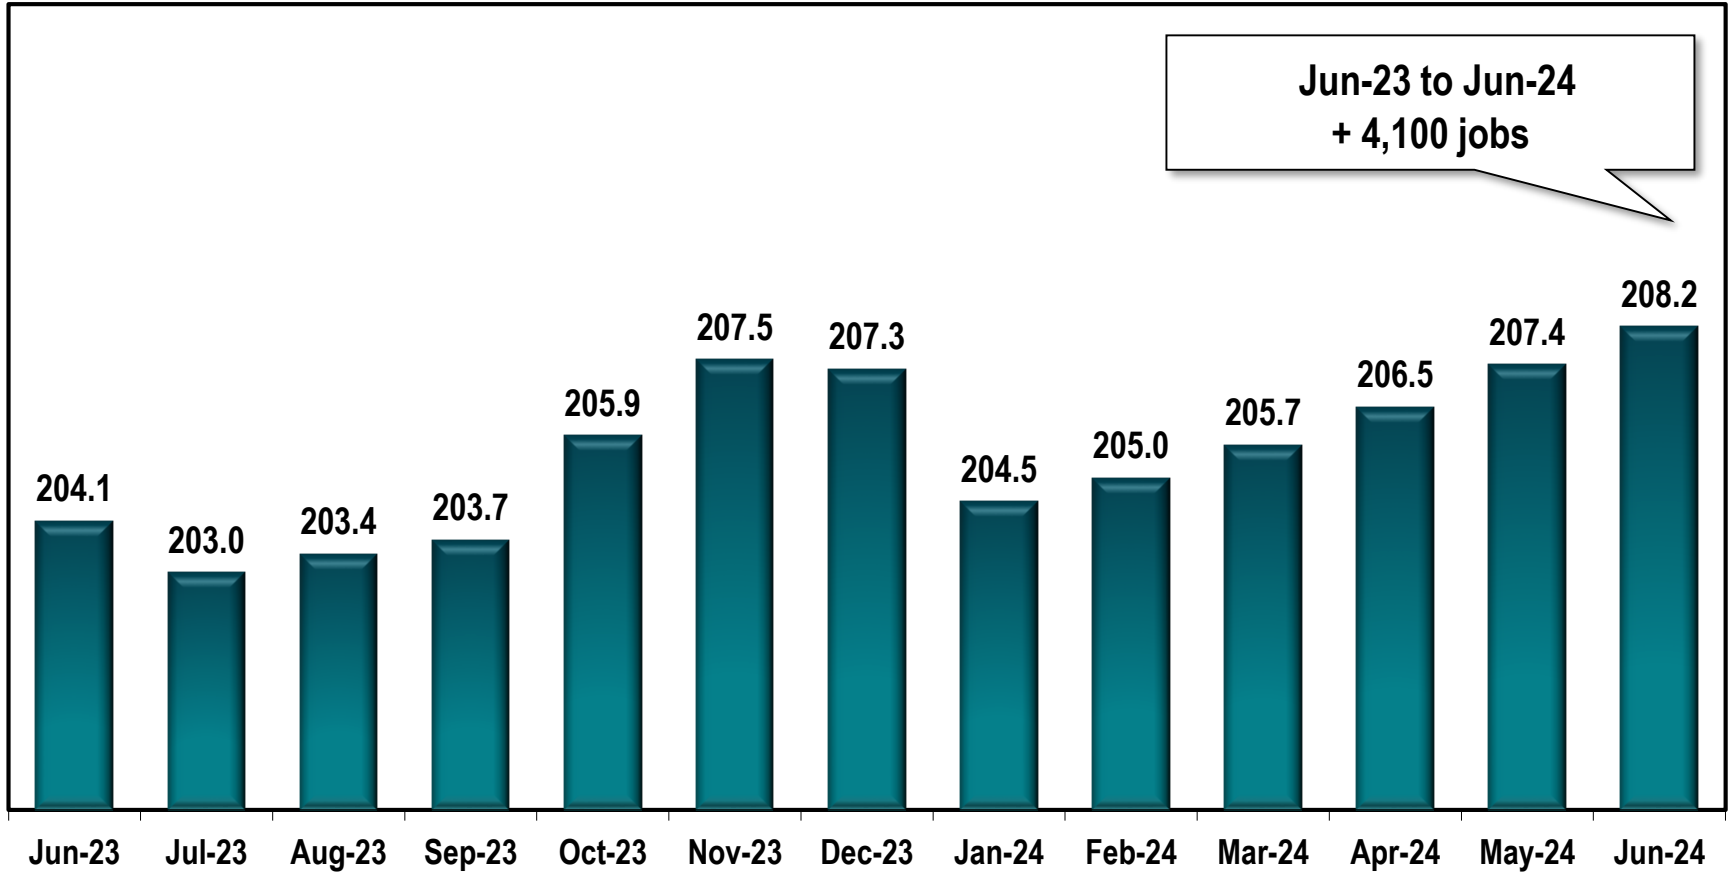

Savannah MSA Employment

(In Thousands)

Note: Savannah MSA includes Bryan, Chatham and Effingham counties.

Source: Georgia Department of Labor - Bruce Thompson, Commissioner