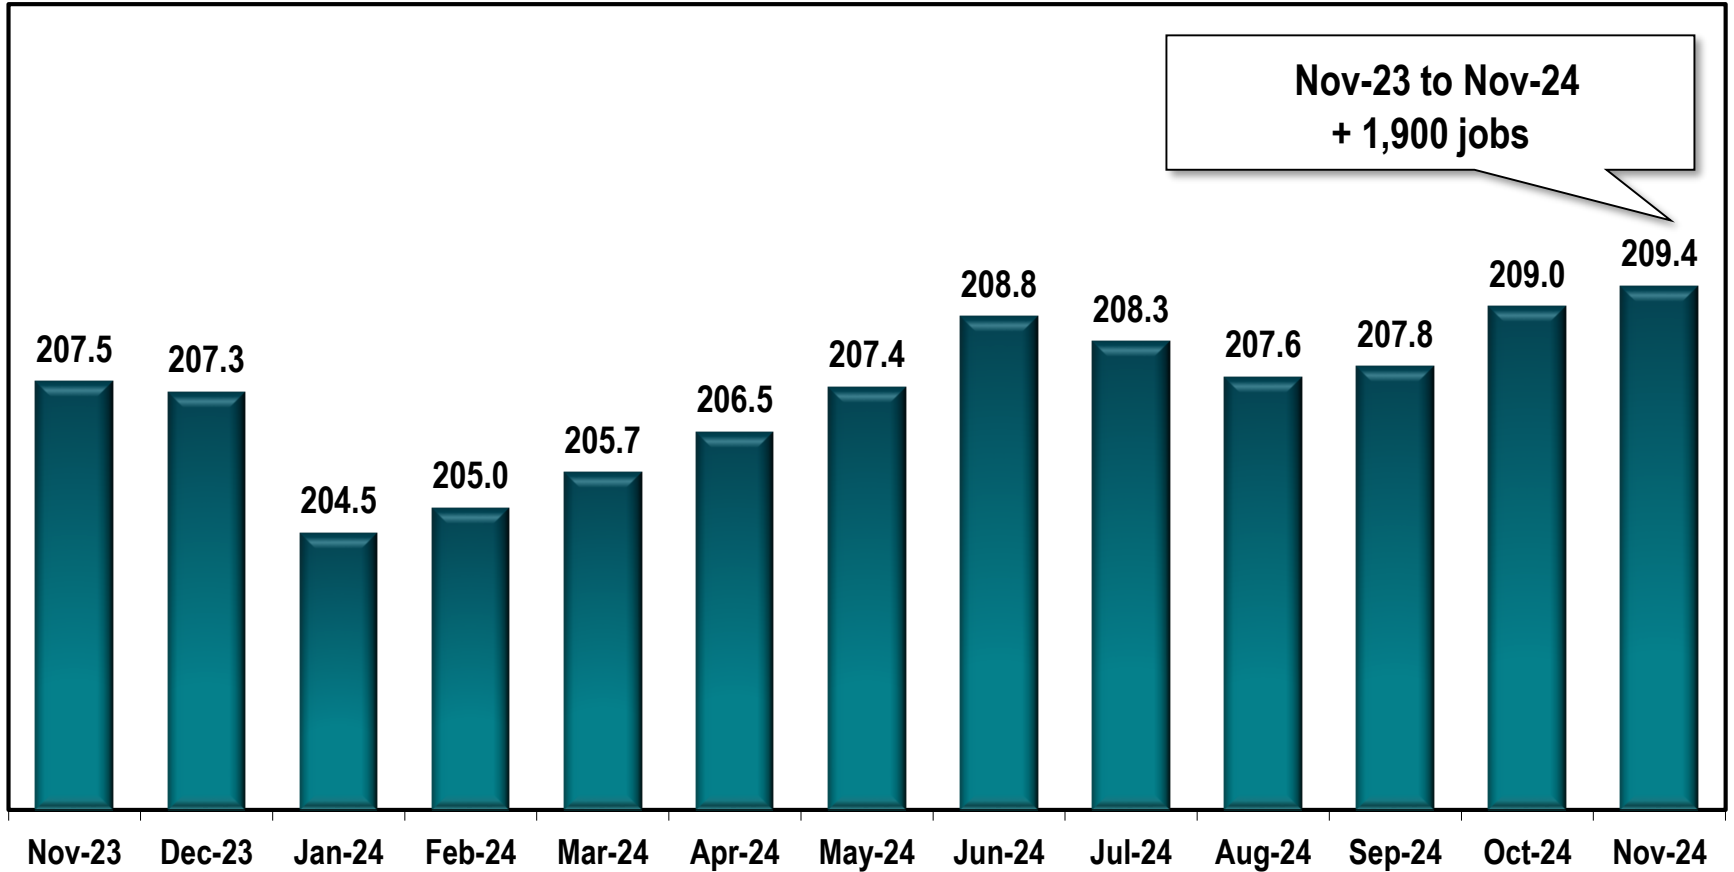

Savannah MSA Employment

(In Thousands)

Note: Savannah MSA includes Bryan, Chatham and Effingham counties.

Source: Georgia Department of Labor - Bruce Thompson, Commissioner