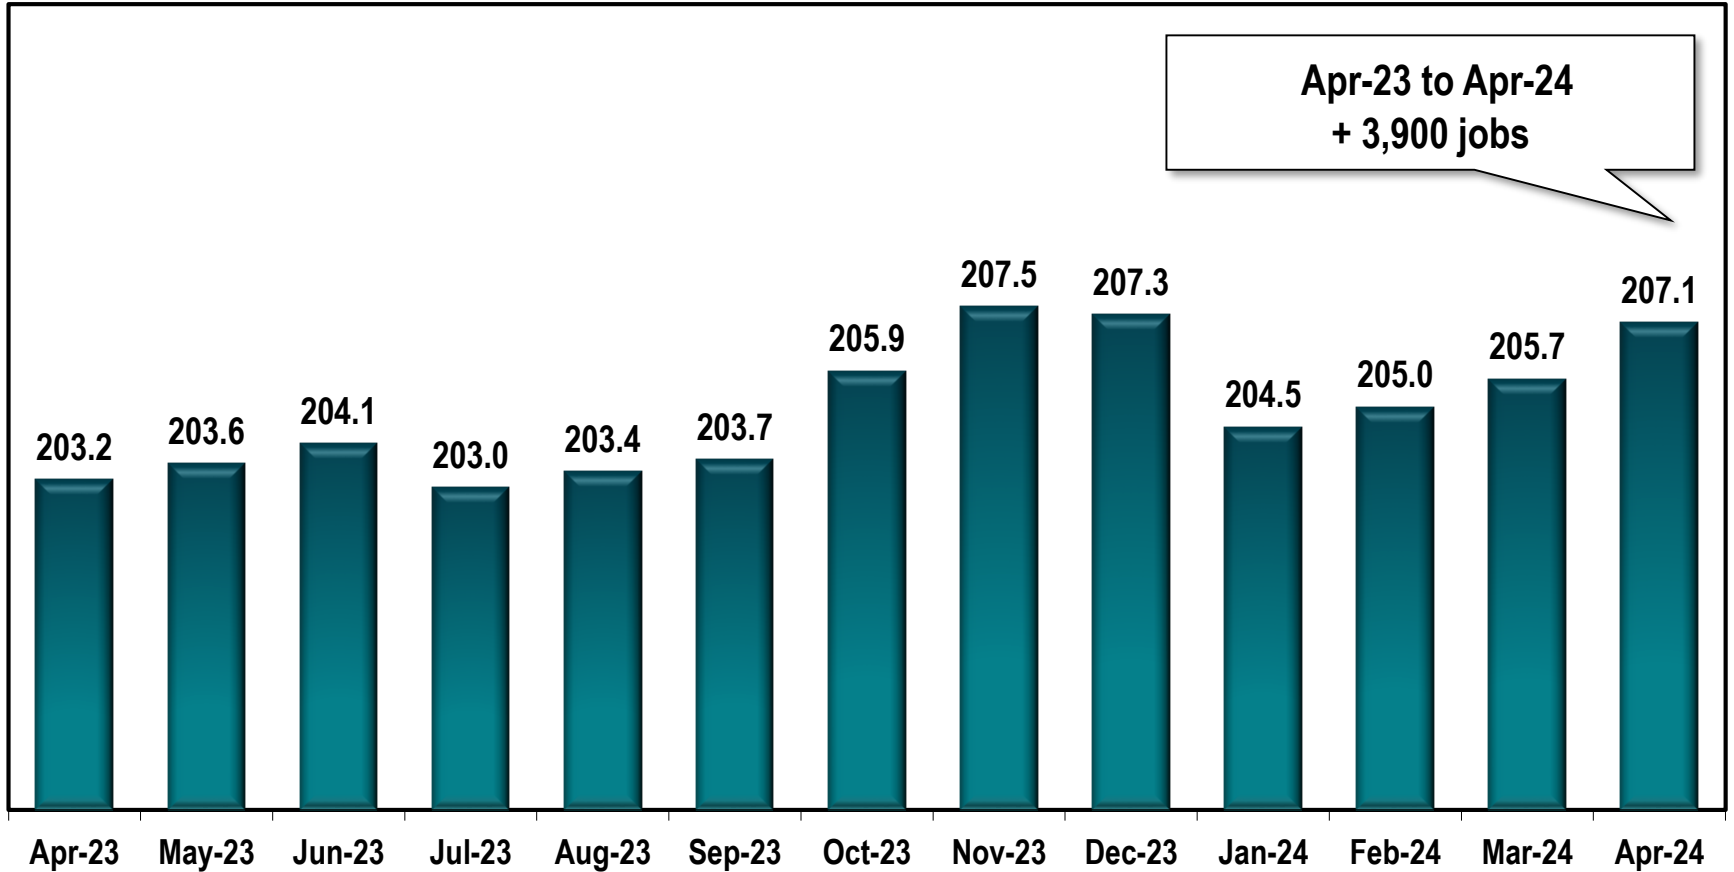

# Savannah MSA Employment

(In Thousands)

Note: Savannah MSA includes Bryan, Chatham and Effingham counties.

Source: Georgia Department of Labor - Bruce Thompson, Commissioner