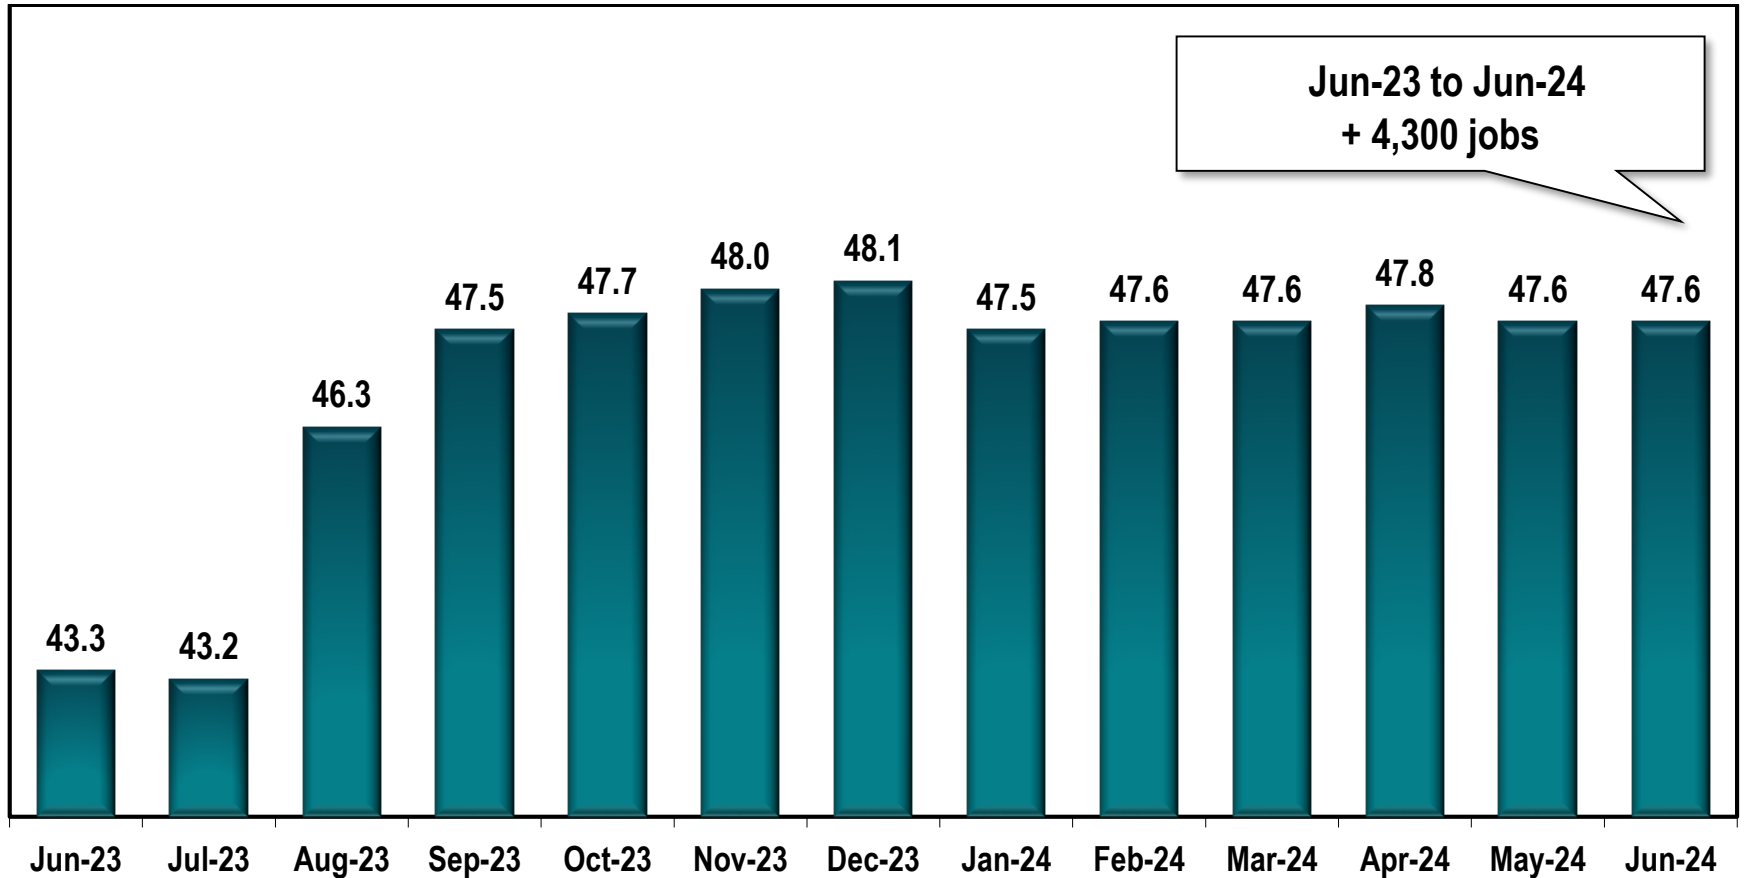

Rome MSA Employment

(In Thousands)

Note: Rome MSA comprises Floyd county.

Source: Georgia Department of Labor - Bruce Thompson, Commissioner