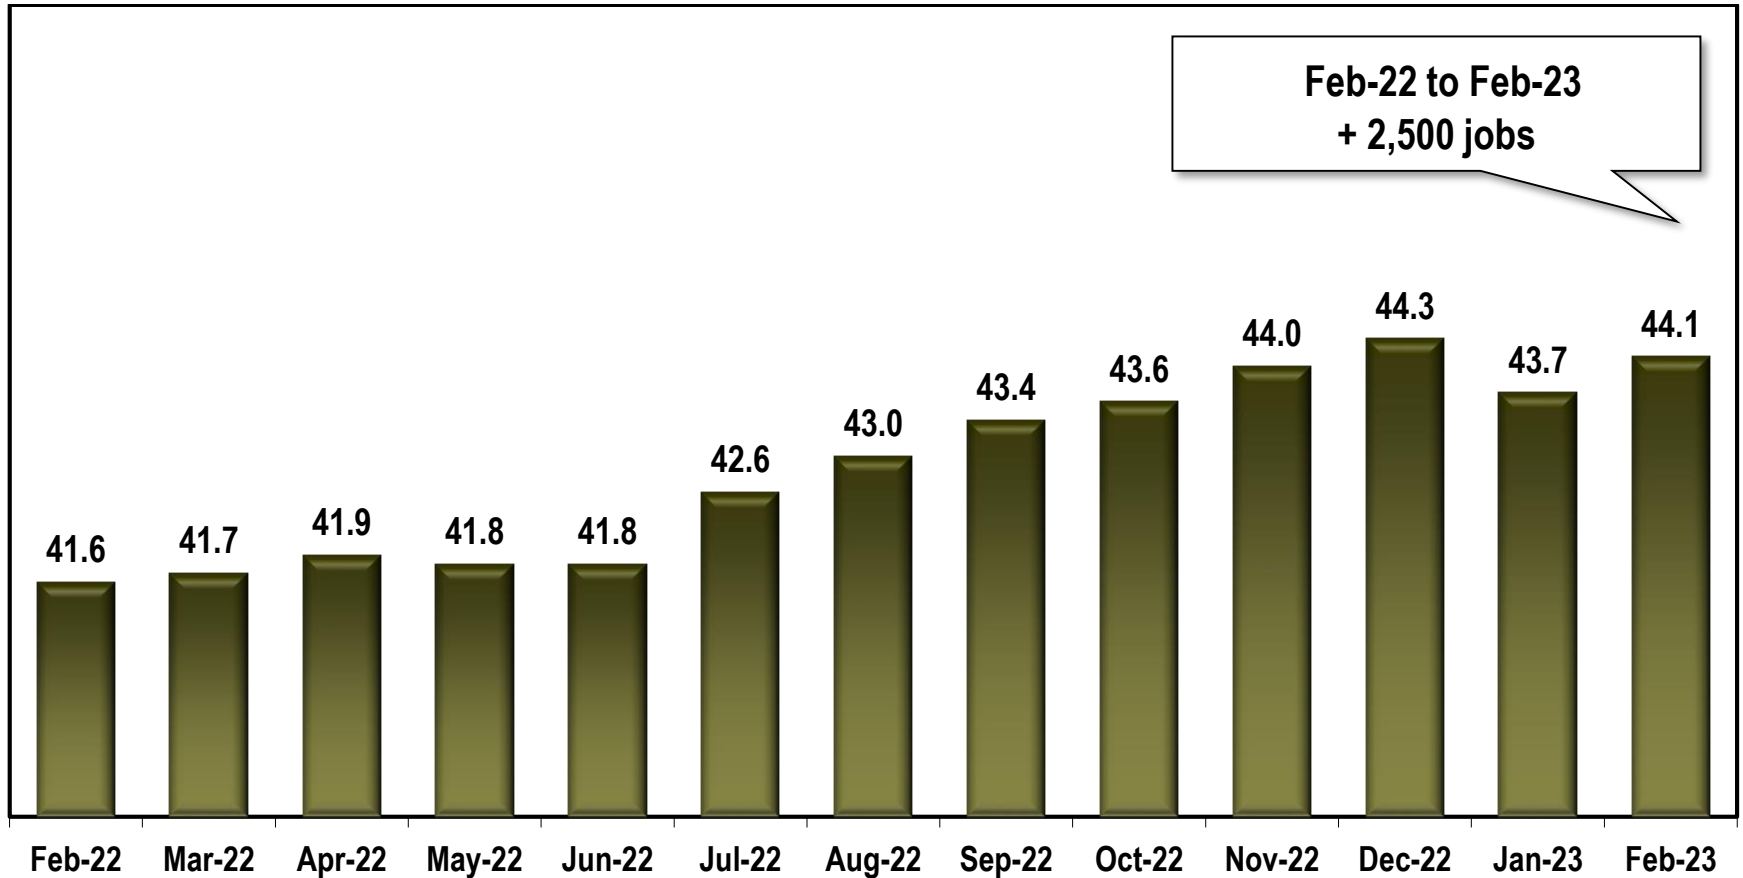

Rome MSA Employment (In Thousands)

Note: Rome MSA comprises Floyd county.

Source: Georgia Department of Labor - Bruce Thompson, Commissioner