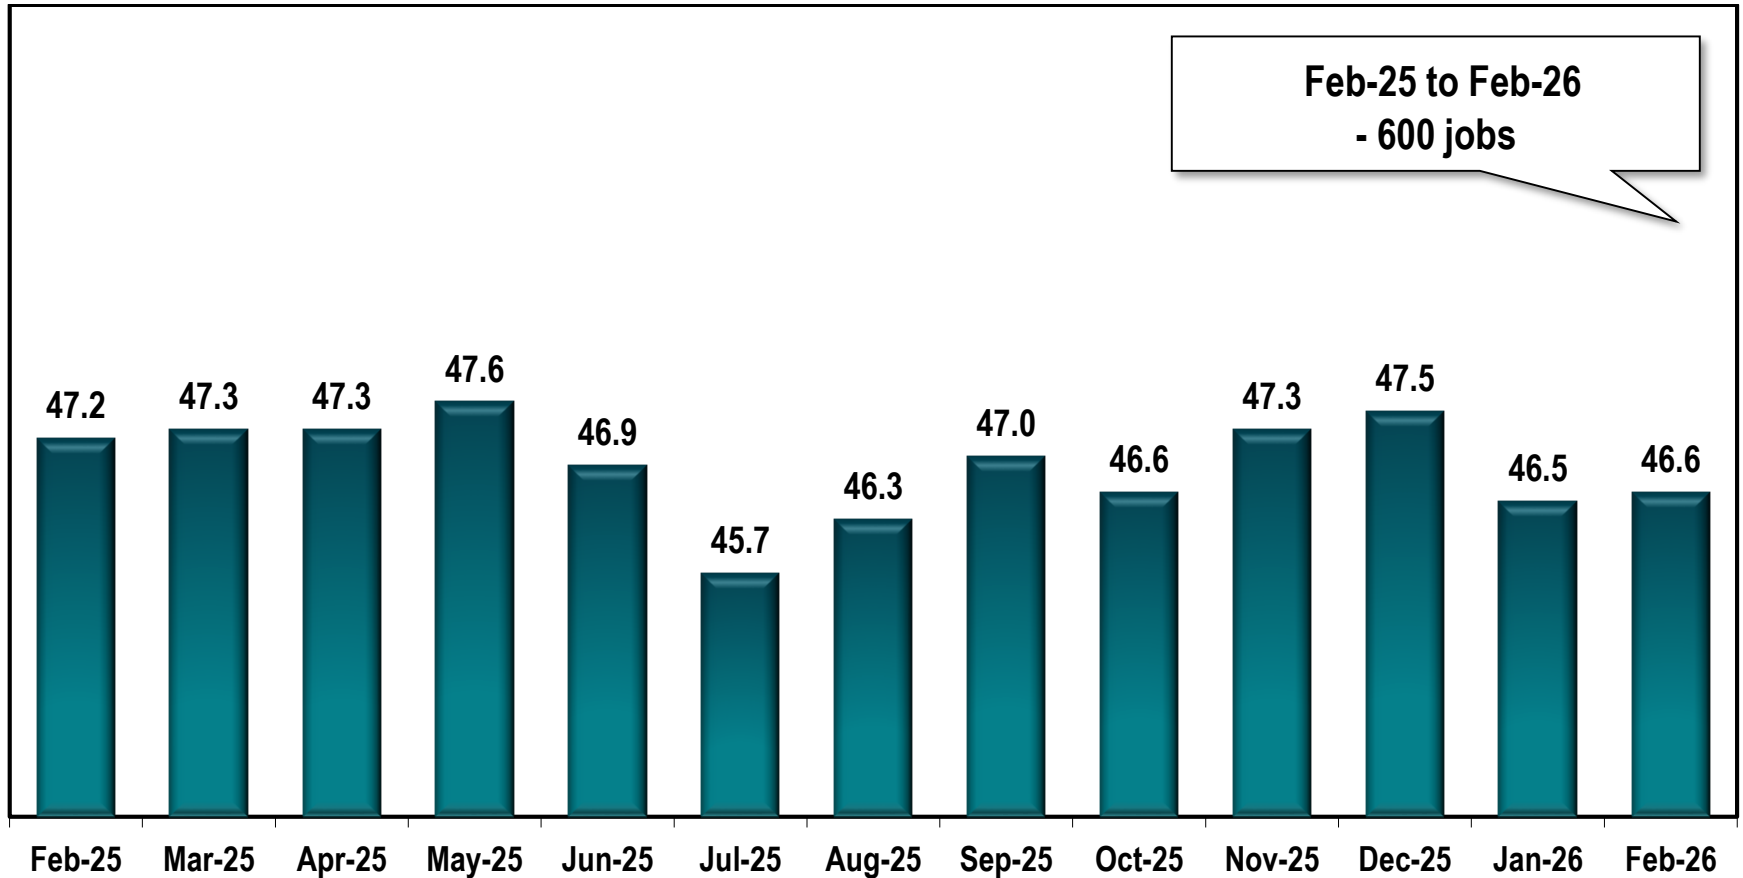

Rome MSA Employment

(In Thousands)

Note: Rome MSA comprises Floyd county.

Source: Georgia Department of Labor - Bárbara Rivera Holmes, Commissioner