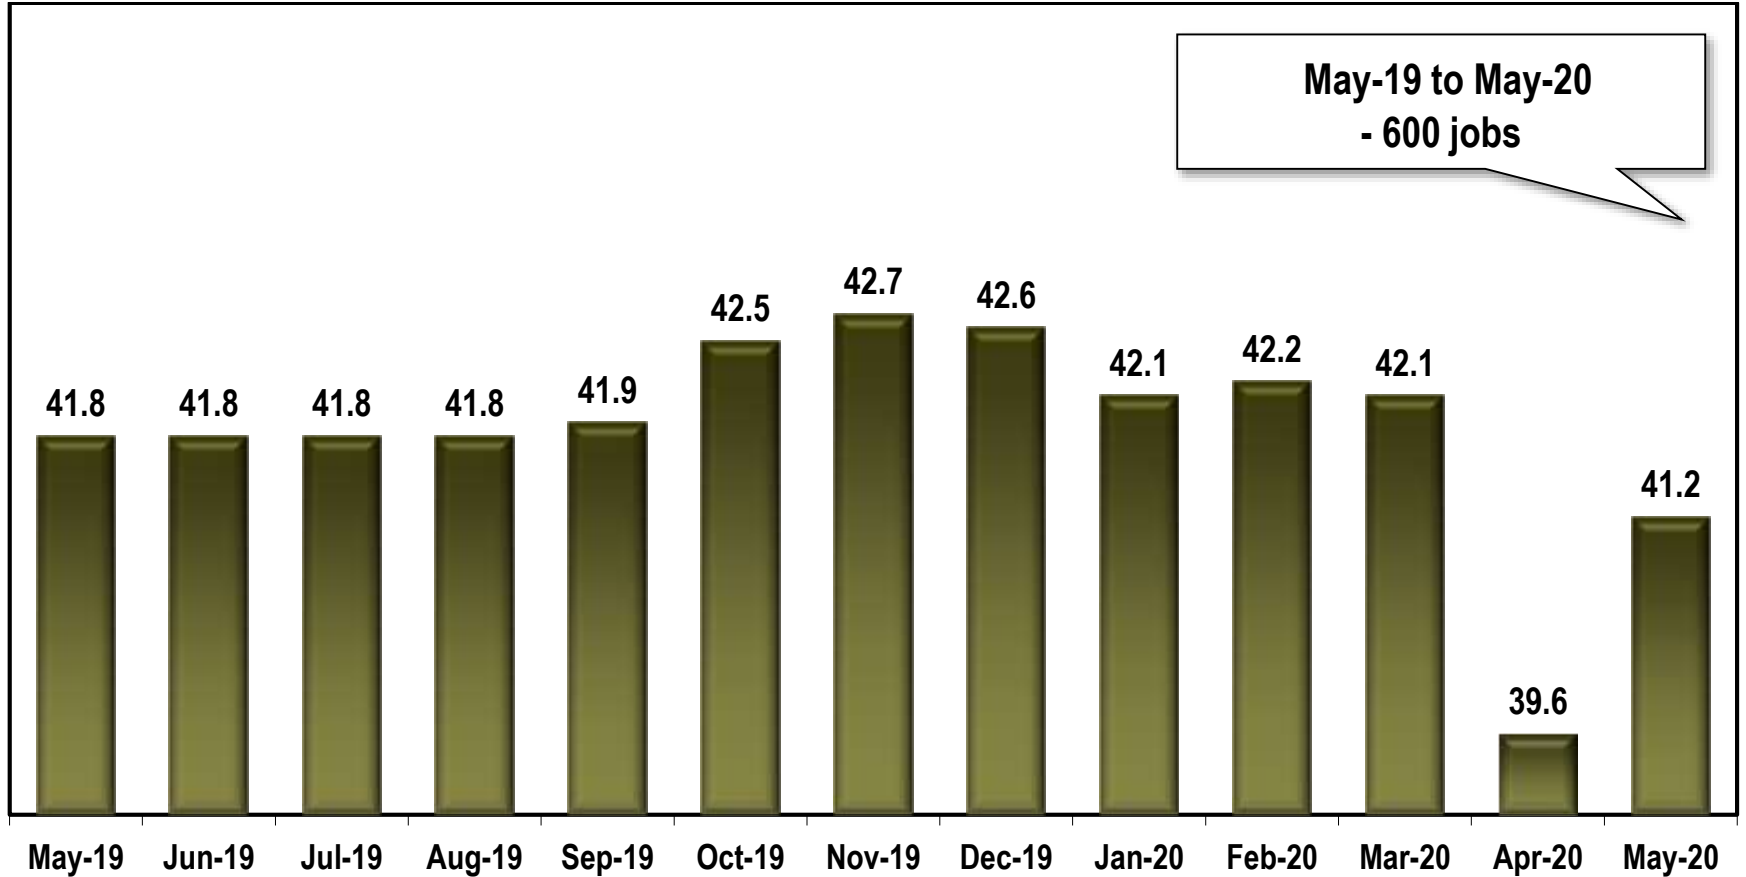

Rome MSA Employment

(In Thousands)

Note: Rome MSA comprises Floyd county.

Source: Georgia Department of Labor - Mark Butler, Commissioner