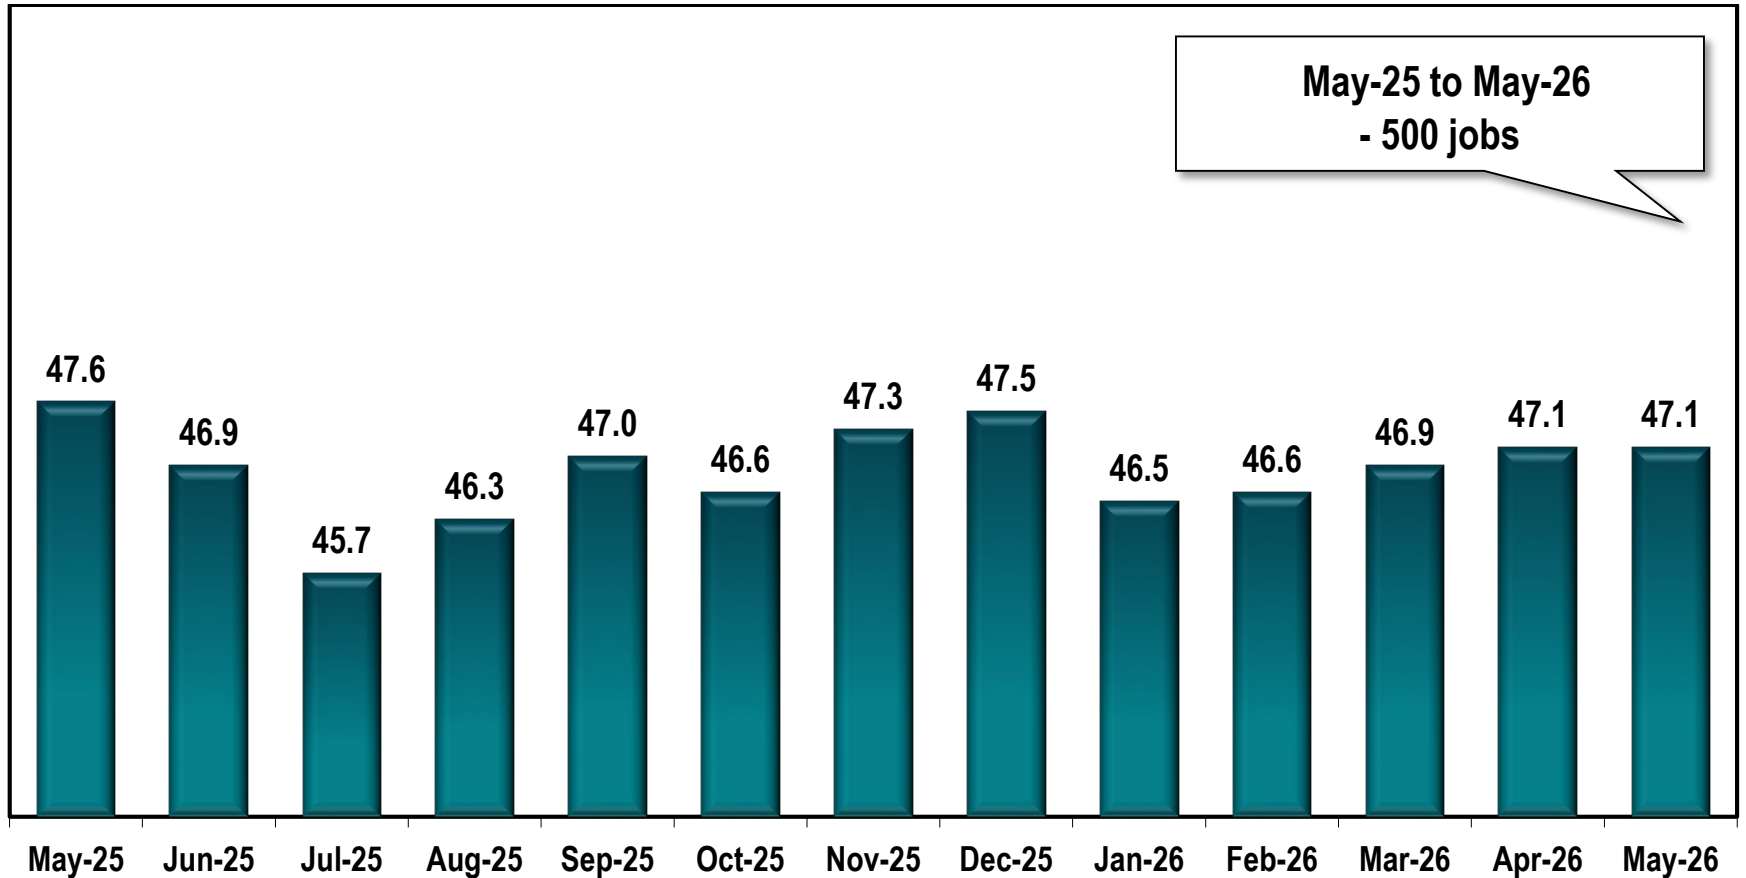

Rome MSA Employment

(In Thousands)

Note: Rome MSA comprises Floyd county.

Source: Georgia Department of Labor - Bárbara Rivera Holmes, Commissioner