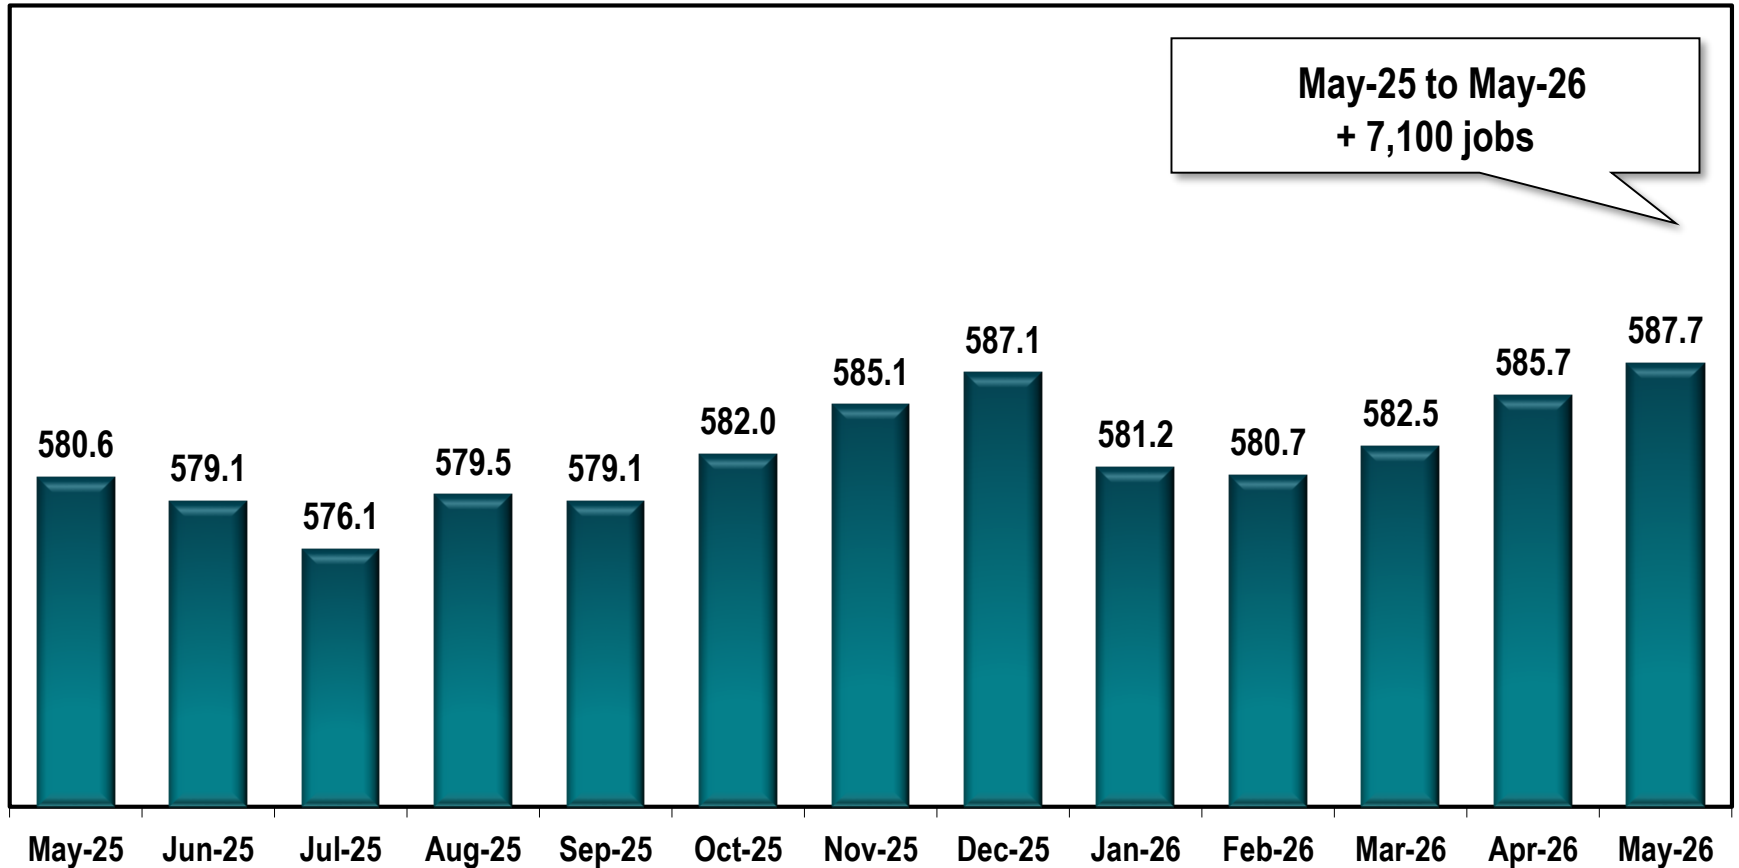

Marietta MD Employment

(In Thousands)

Note: Marietta MD includes Bartow, Cherokee, Cobb, Haralson and Paulding counties.

Source: Georgia Department of Labor - Bárbara Rivera Holmes, Commissioner