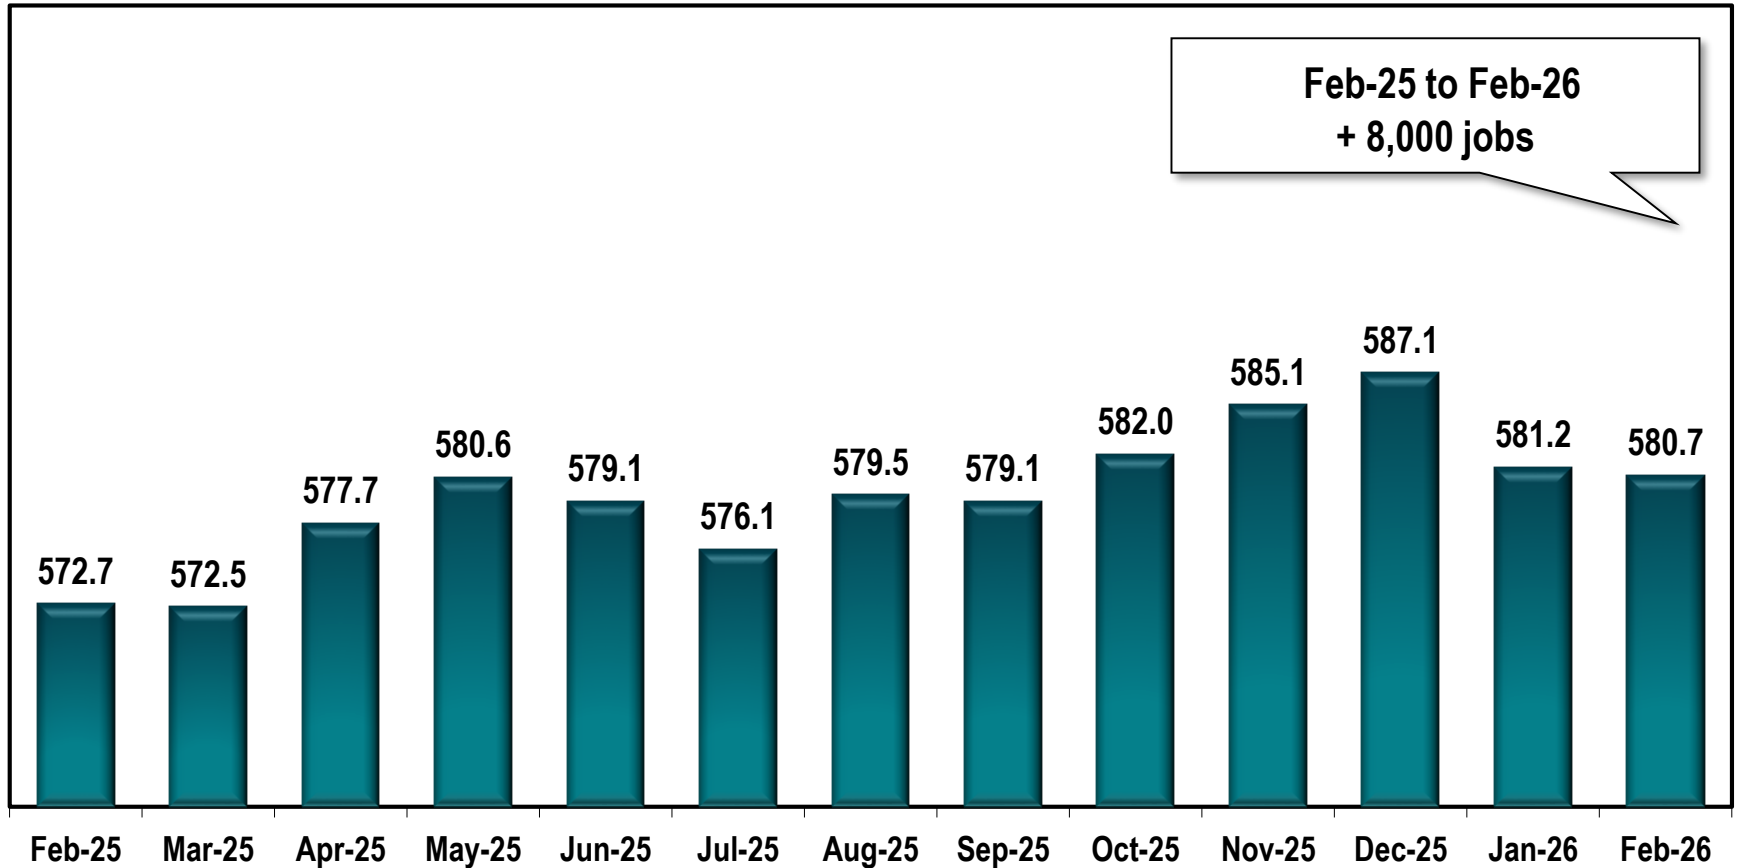

Marietta MD Employment

(In Thousands)

Note: Marietta MD includes Bartow, Cherokee, Cobb, Haralson and Paulding counties.

Source: Georgia Department of Labor - Bárbara Rivera Holmes, Commissioner