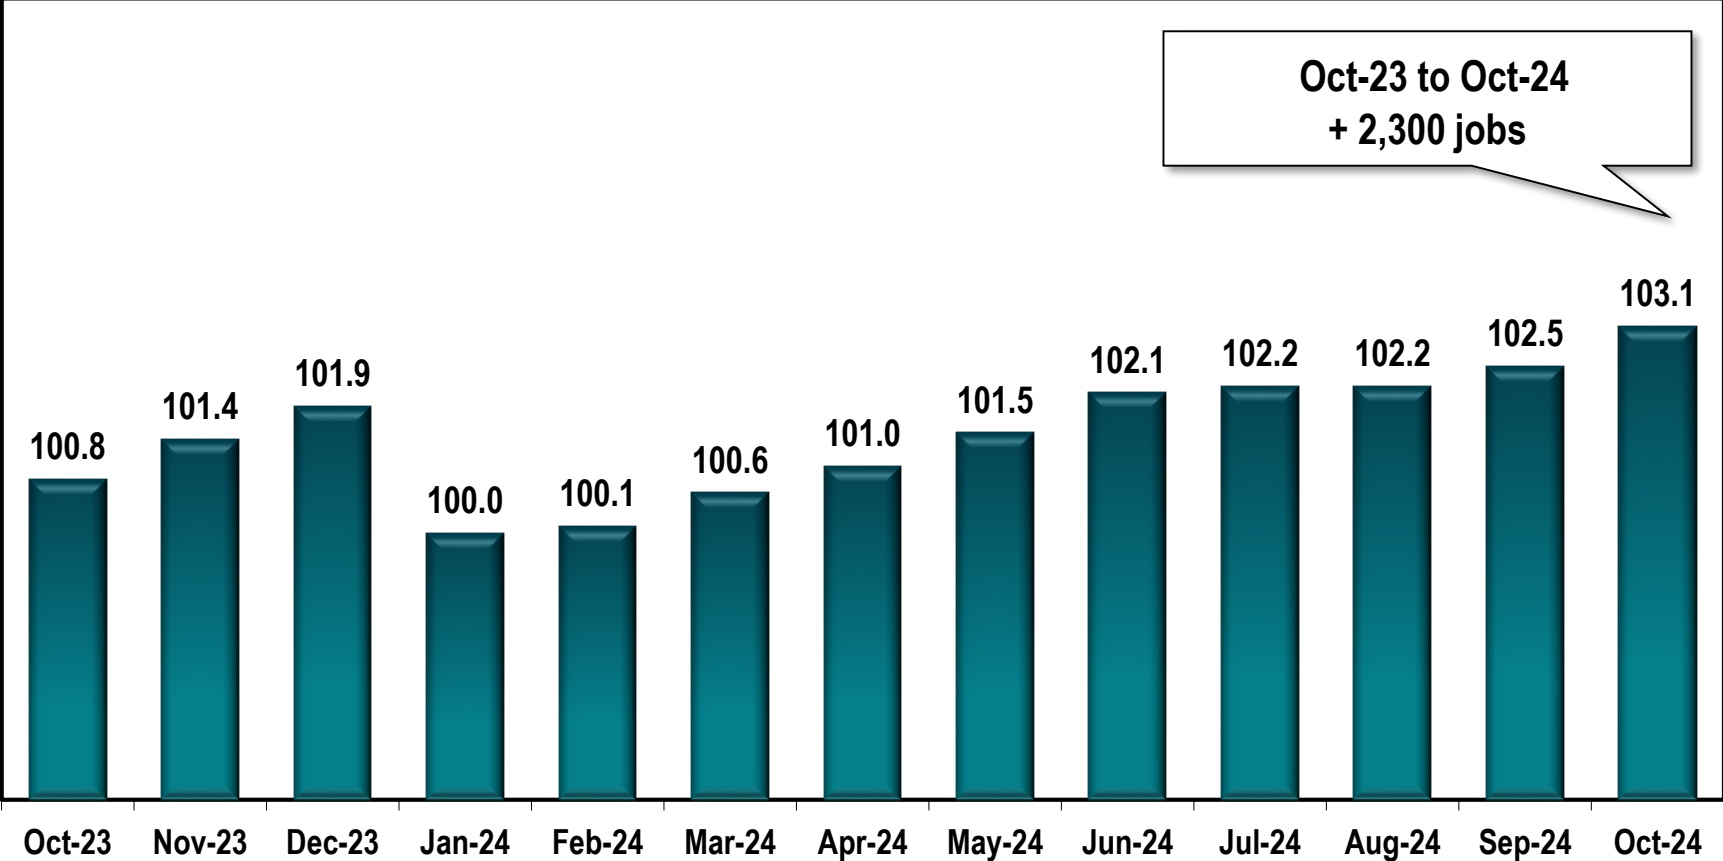

Macon-Bibb MSA Employment

(In Thousands)

Note: Macon MSA includes Bibb, Crawford, Jones, Monroe and Twiggs counties.

Source: Georgia Department of Labor - Bruce Thompson, Commissioner