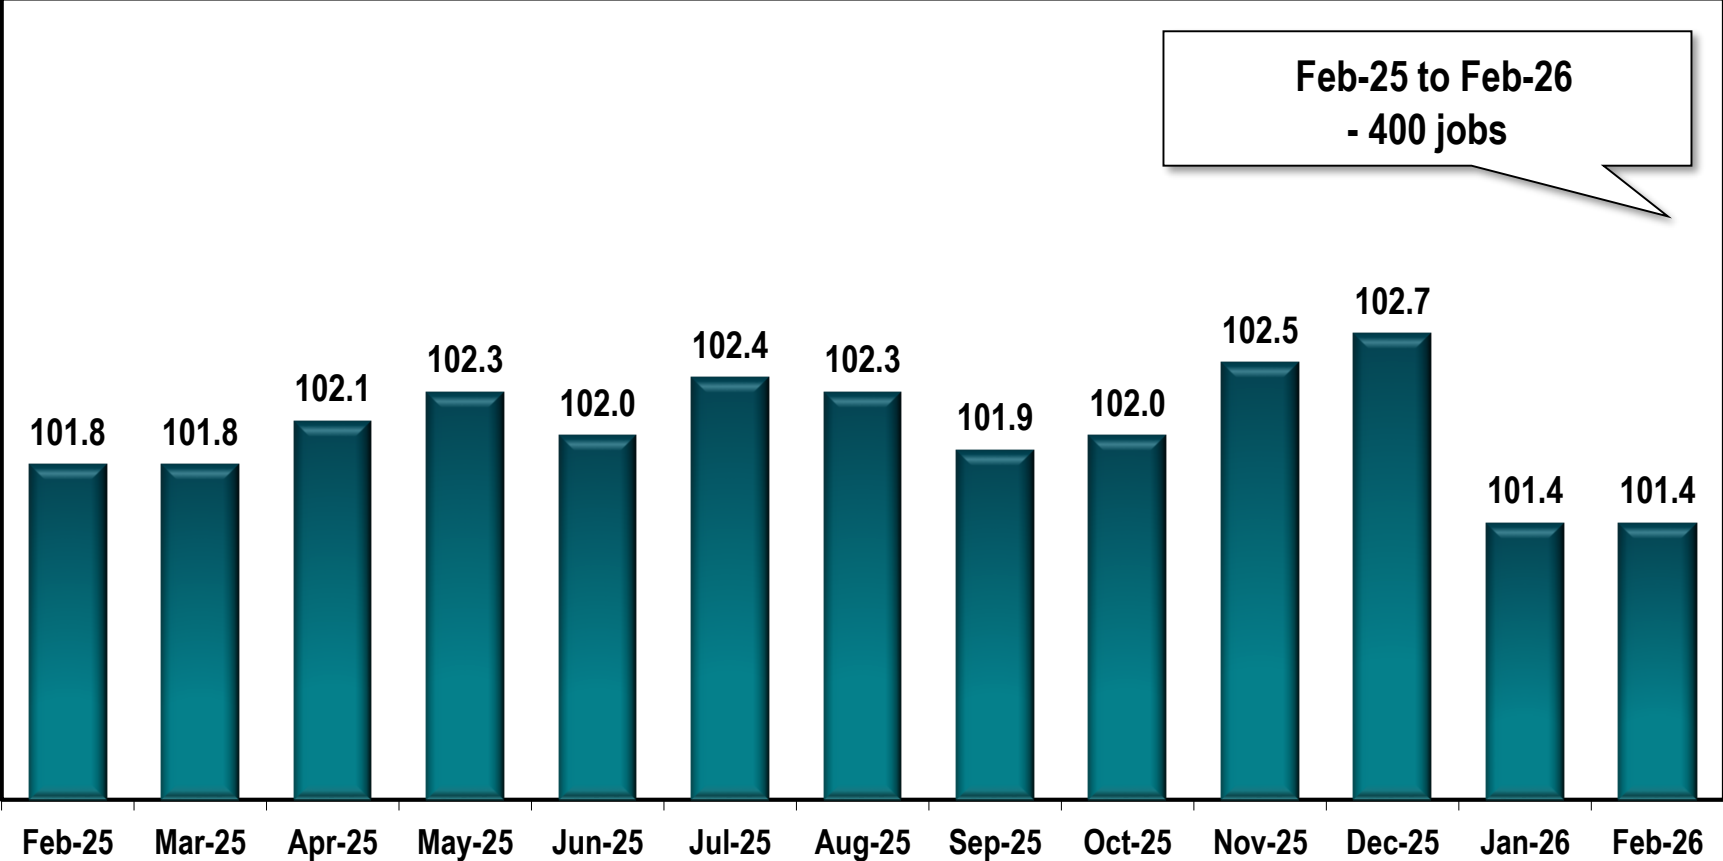

# Macon-Bibb MSA Employment

(In Thousands)

Note: Macon MSA includes Bibb, Crawford, Jones, Monroe and Twiggs counties.

Source: Georgia Department of Labor - Bárbara Rivera Holmes, Commissioner