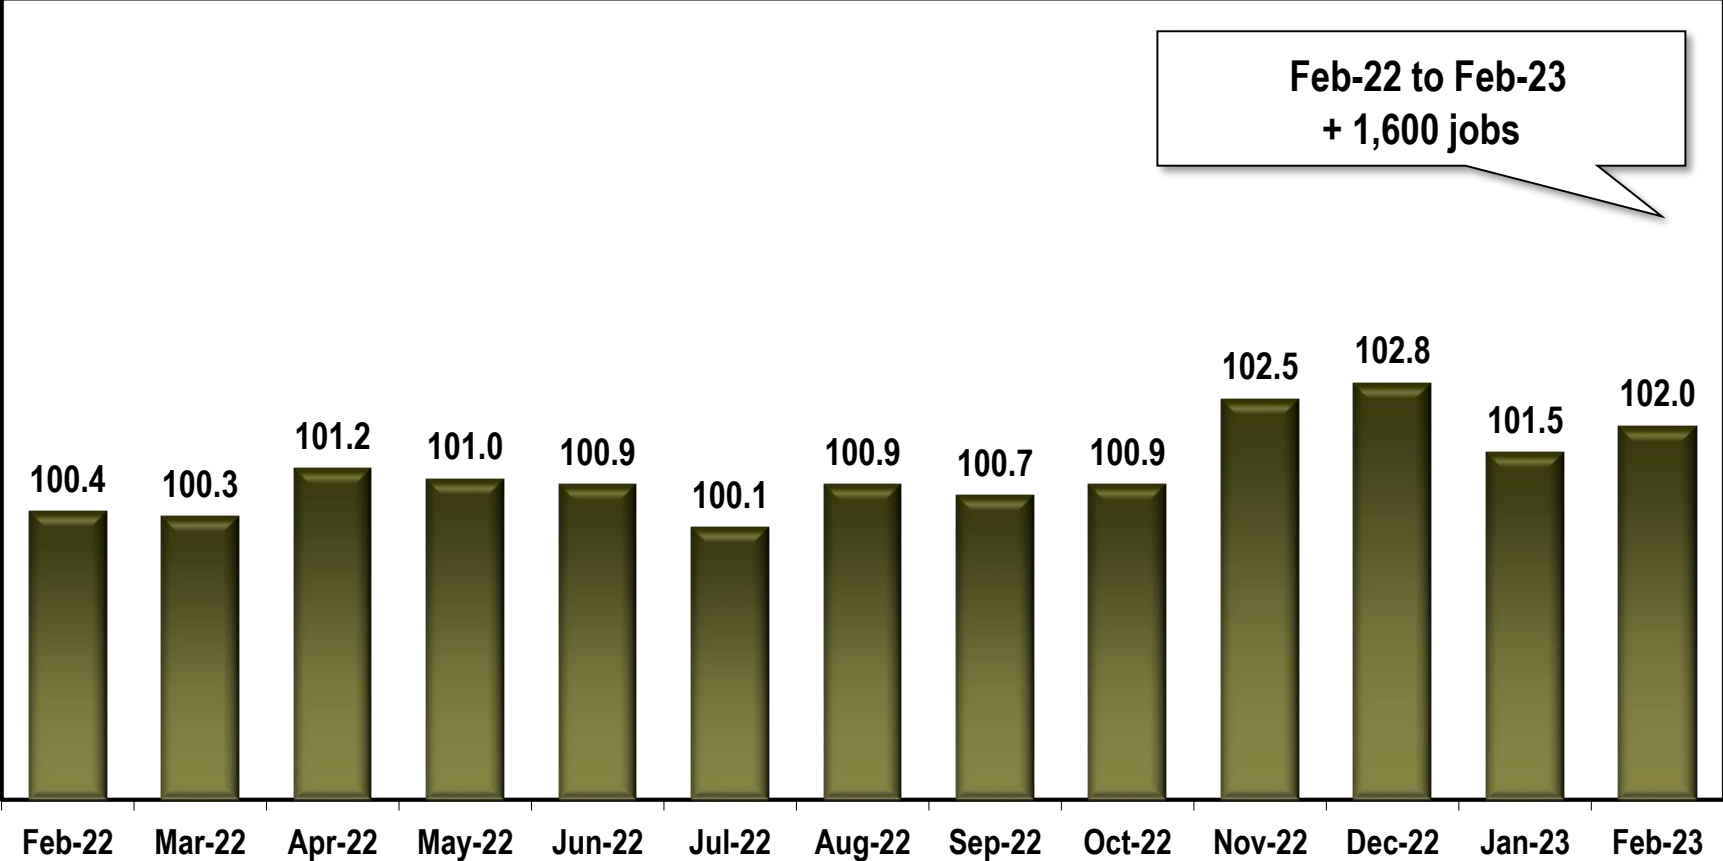

Macon-Bibb MSA Employment

(In Thousands)

Note: Macon MSA includes Bibb, Crawford, Jones, Monroe and Twiggs counties.

Source: Georgia Department of Labor - Bruce Thompson, Commissioner