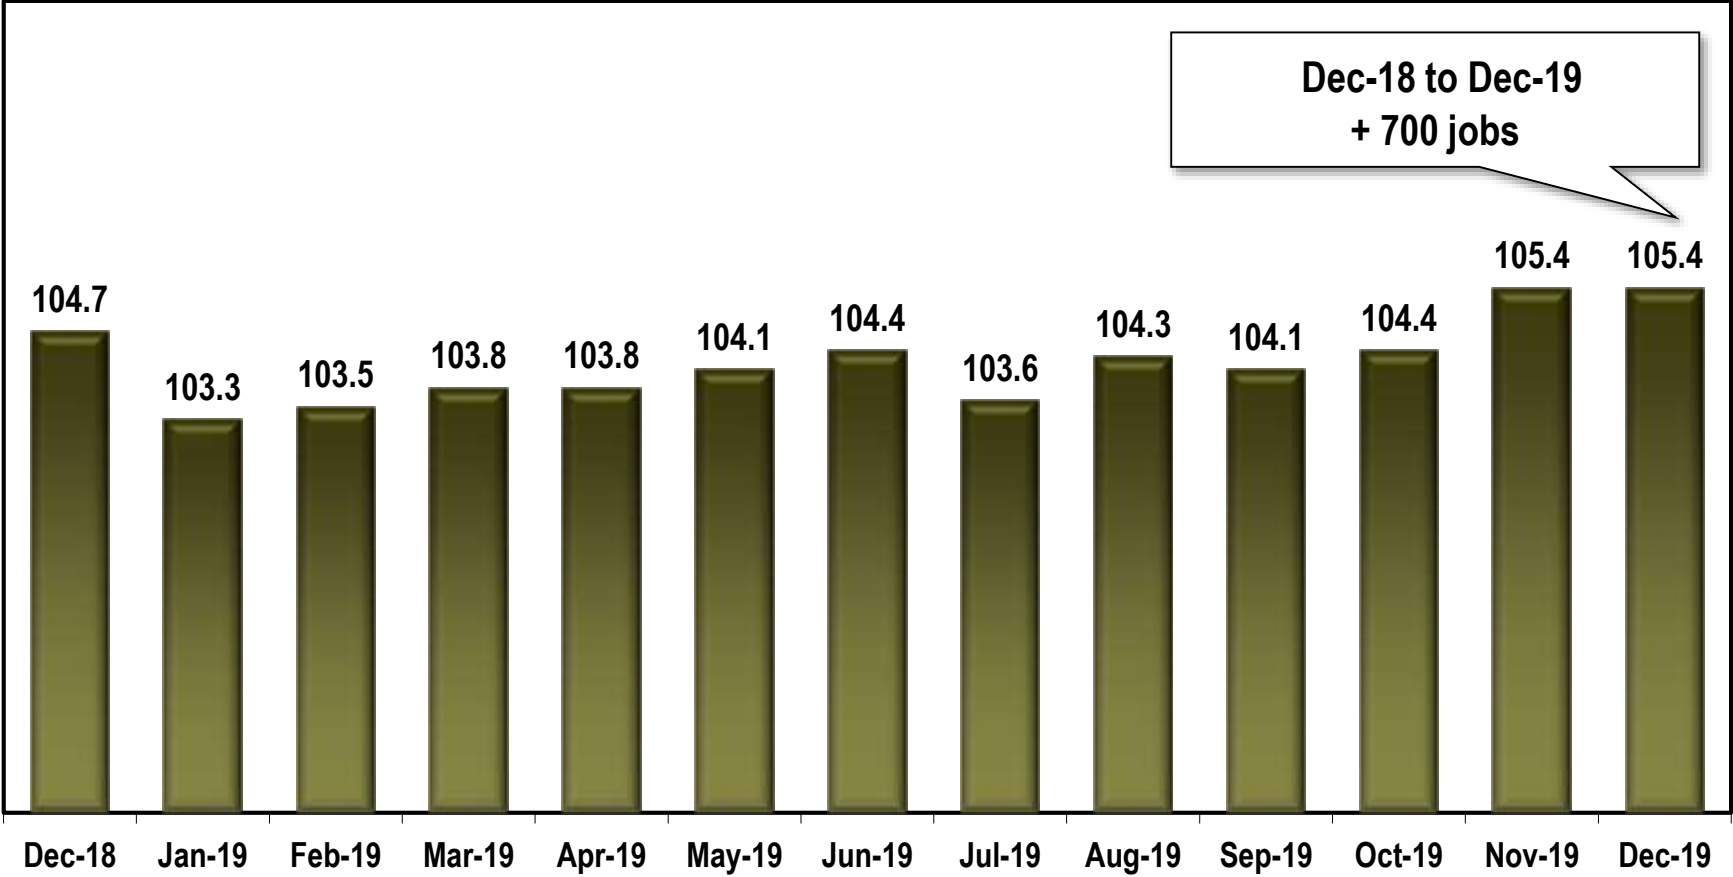

Macon-Bibb MSA Employment

(In Thousands)

Note: Macon MSA includes Bibb, Crawford, Jones, Monroe and Twiggs counties.

Source: Georgia Department of Labor - Mark Butler, Commissioner