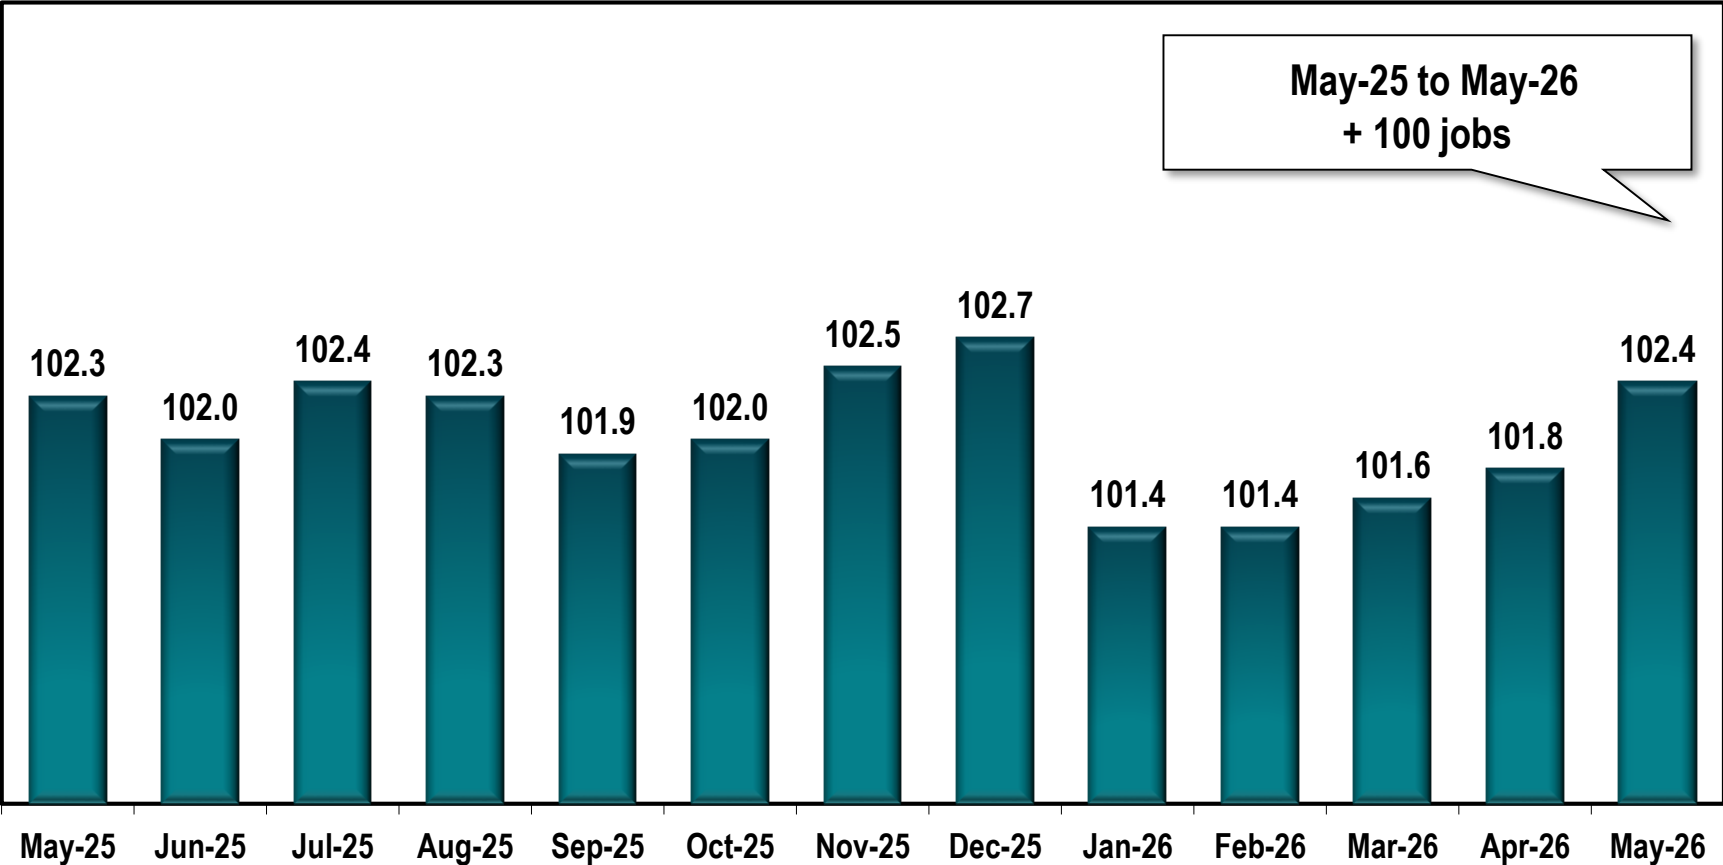

Macon-Bibb MSA Employment

(In Thousands)

Note: Macon MSA includes Bibb, Crawford, Jones, Monroe and Twiggs counties.

Source: Georgia Department of Labor - Bárbara Rivera Holmes, Commissioner