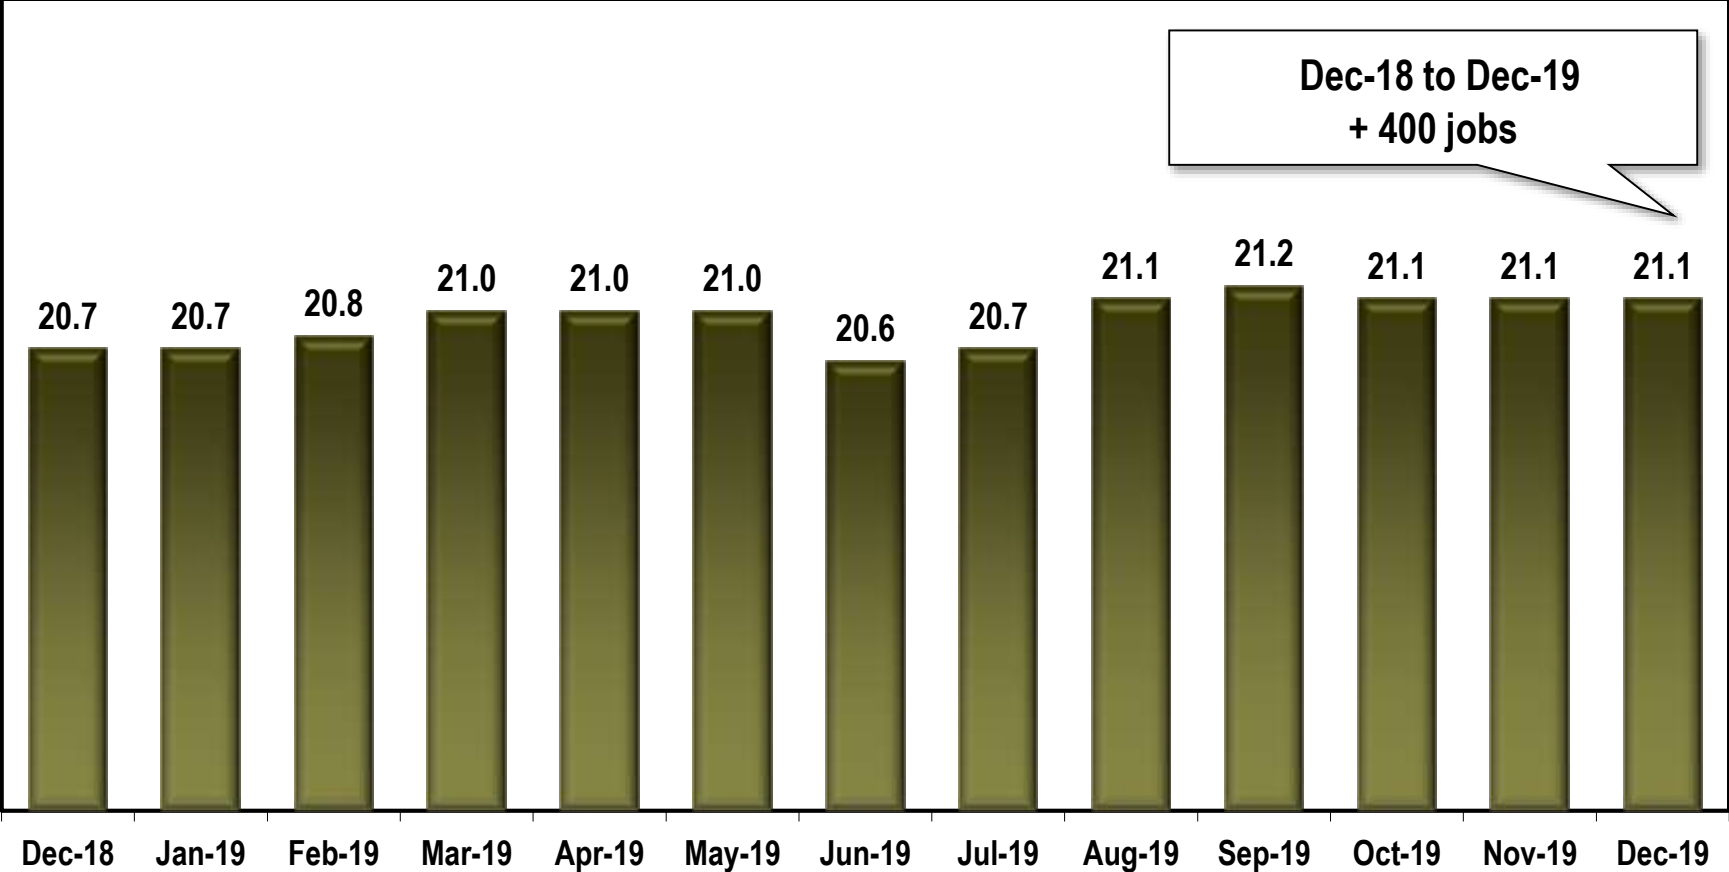

# Hinesville MSA Employment

(In Thousands)

Note: Hinesville MSA includes Liberty and Long counties.

Source: Georgia Department of Labor - Mark Butler, Commissioner