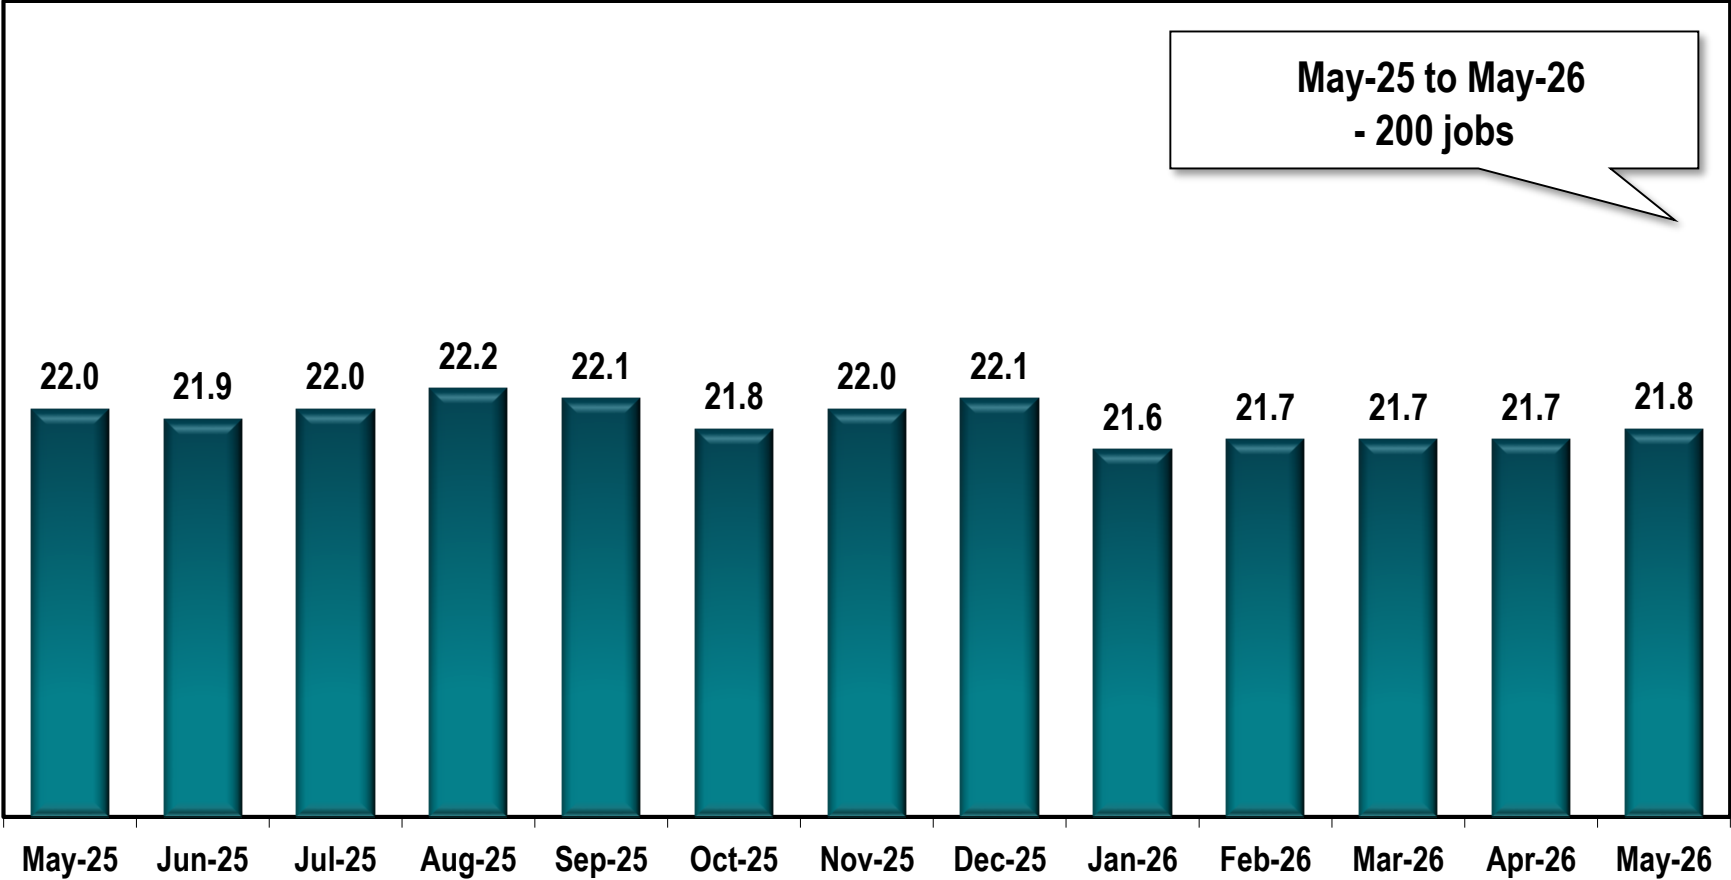

# Hinesville MSA Employment

(In Thousands)

Note: Hinesville MSA includes Liberty and Long counties.

Source: Georgia Department of Labor - Bárbara Rivera Holmes, Commissioner