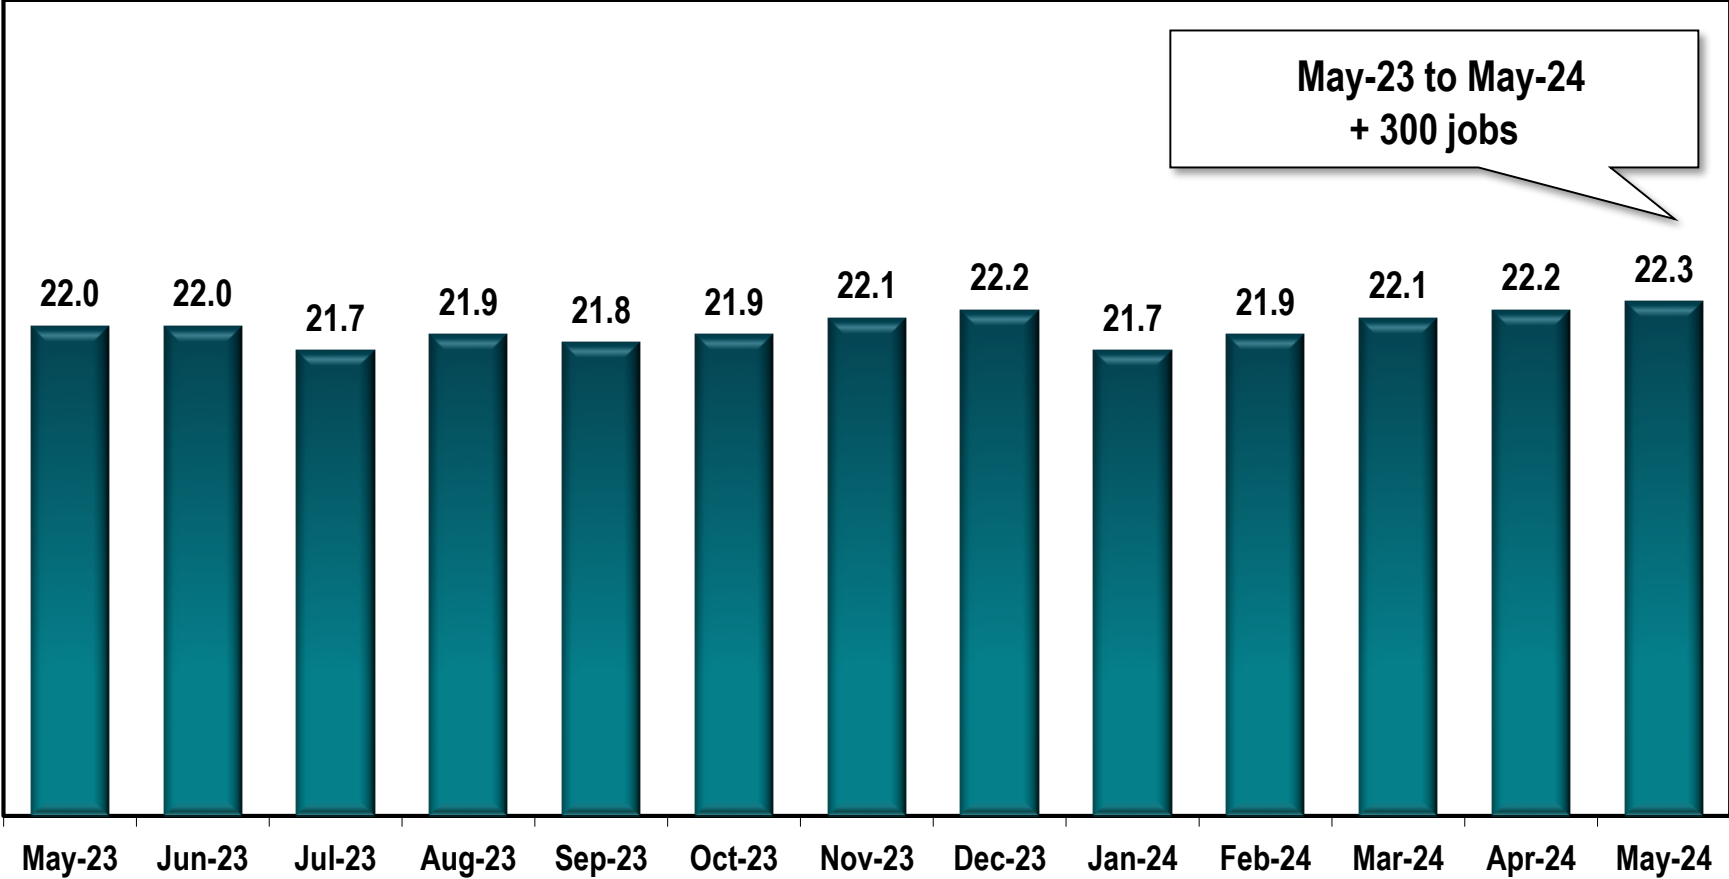

Hinesville MSA Employment (In Thousands)

Note: Hinesville MSA includes Liberty and Long counties.

Source: Georgia Department of Labor - Bruce Thompson, Commissioner