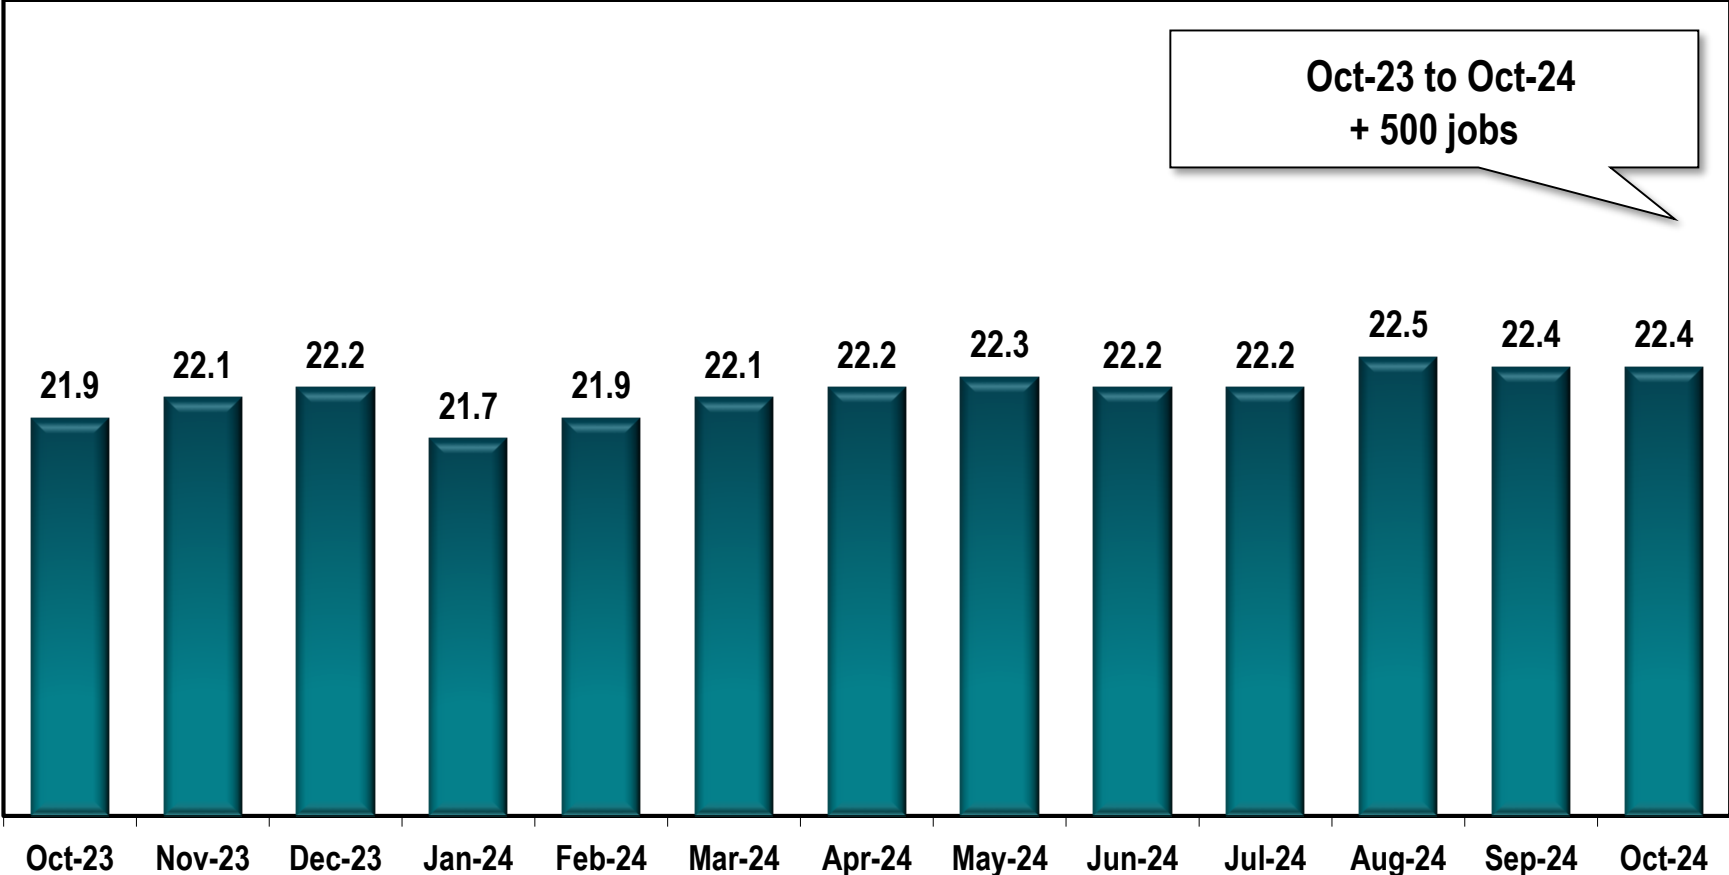

Hinesville MSA Employment

(In Thousands)

Note: Hinesville MSA includes Liberty and Long counties.

Source: Georgia Department of Labor - Bruce Thompson, Commissioner