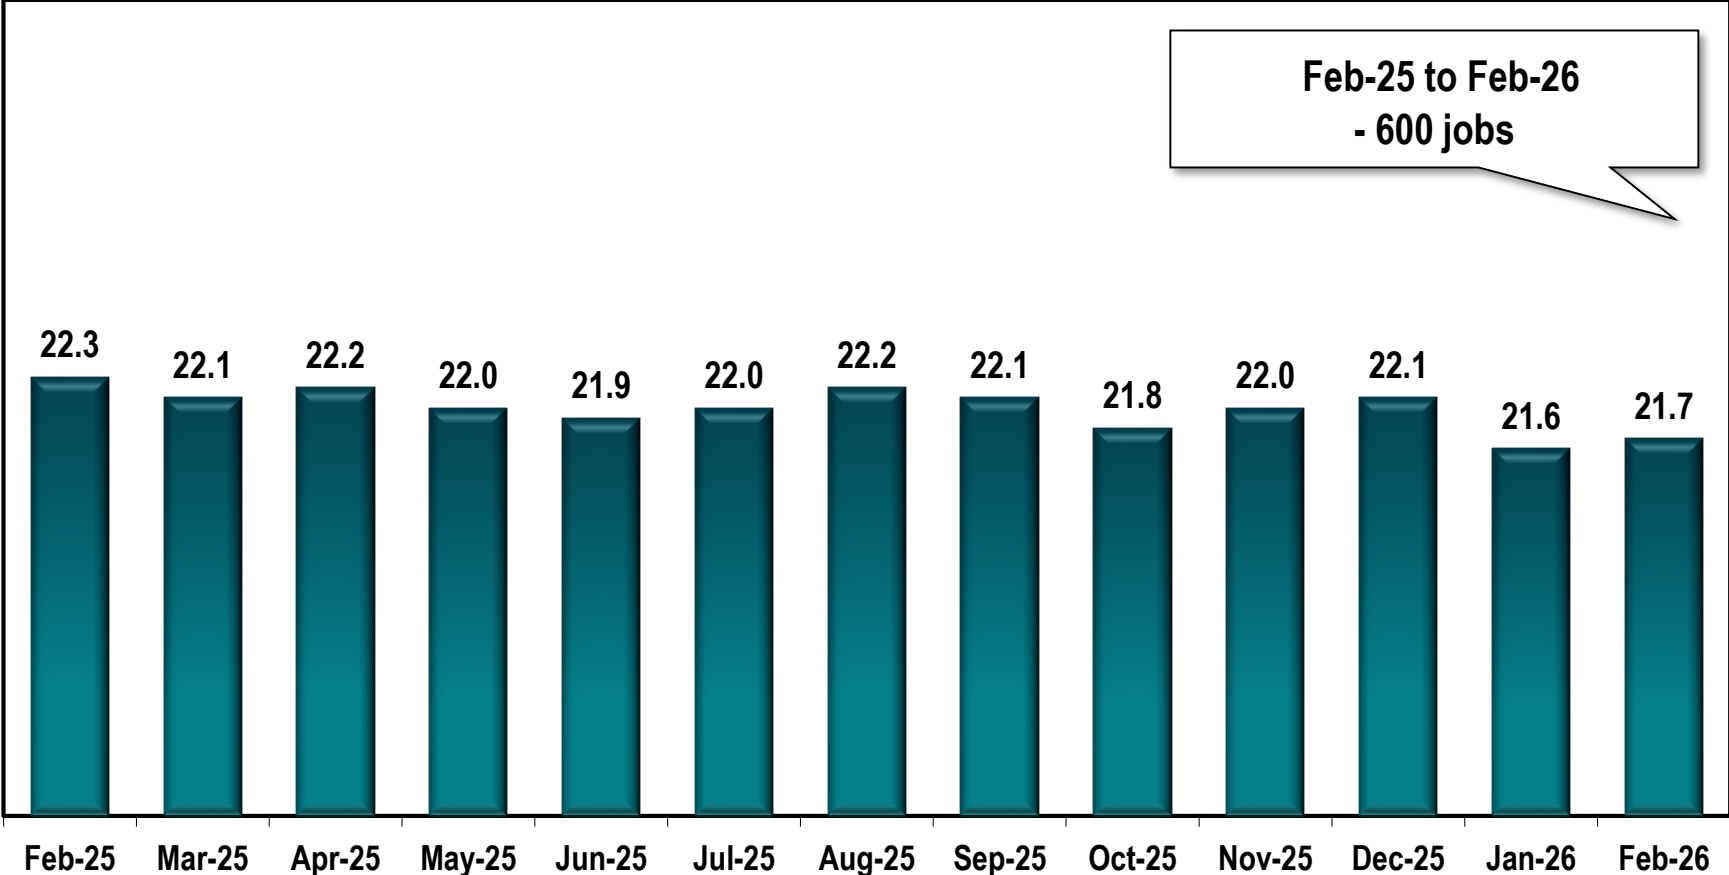

Hinesville MSA Employment

(In Thousands)

Note: Hinesville MSA includes Liberty and Long counties.

Source: Georgia Department of Labor - Bárbara Rivera Holmes, Commissioner