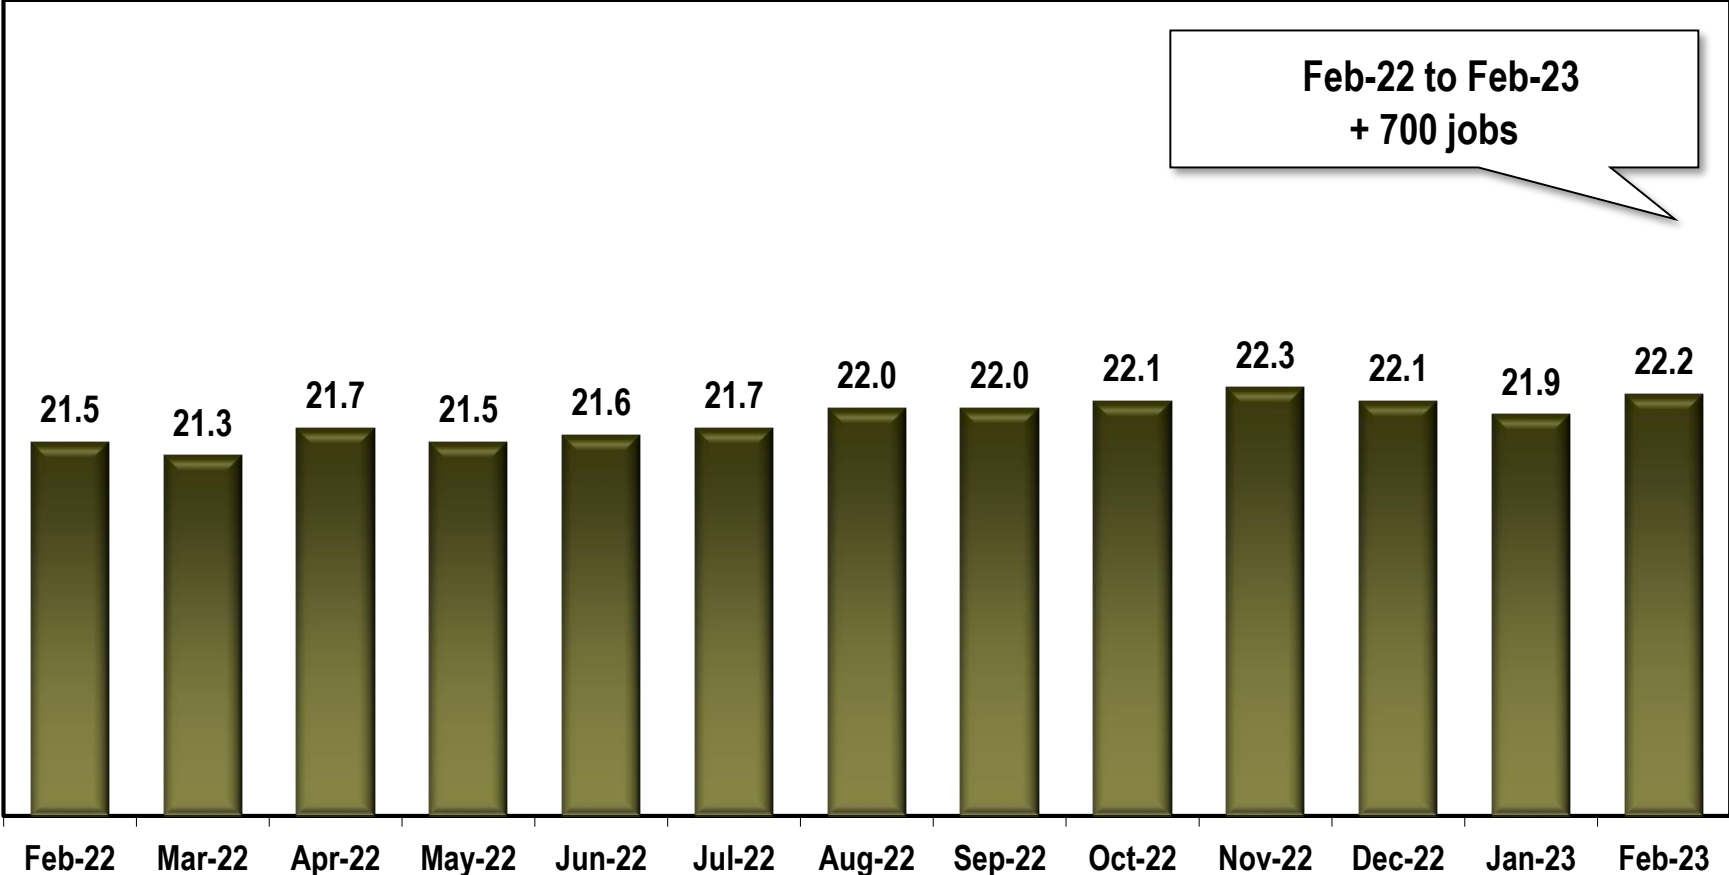

# Hinesville MSA Employment

(In Thousands)

Note: Hinesville MSA includes Liberty and Long counties.

Source: Georgia Department of Labor - Bruce Thompson, Commissioner