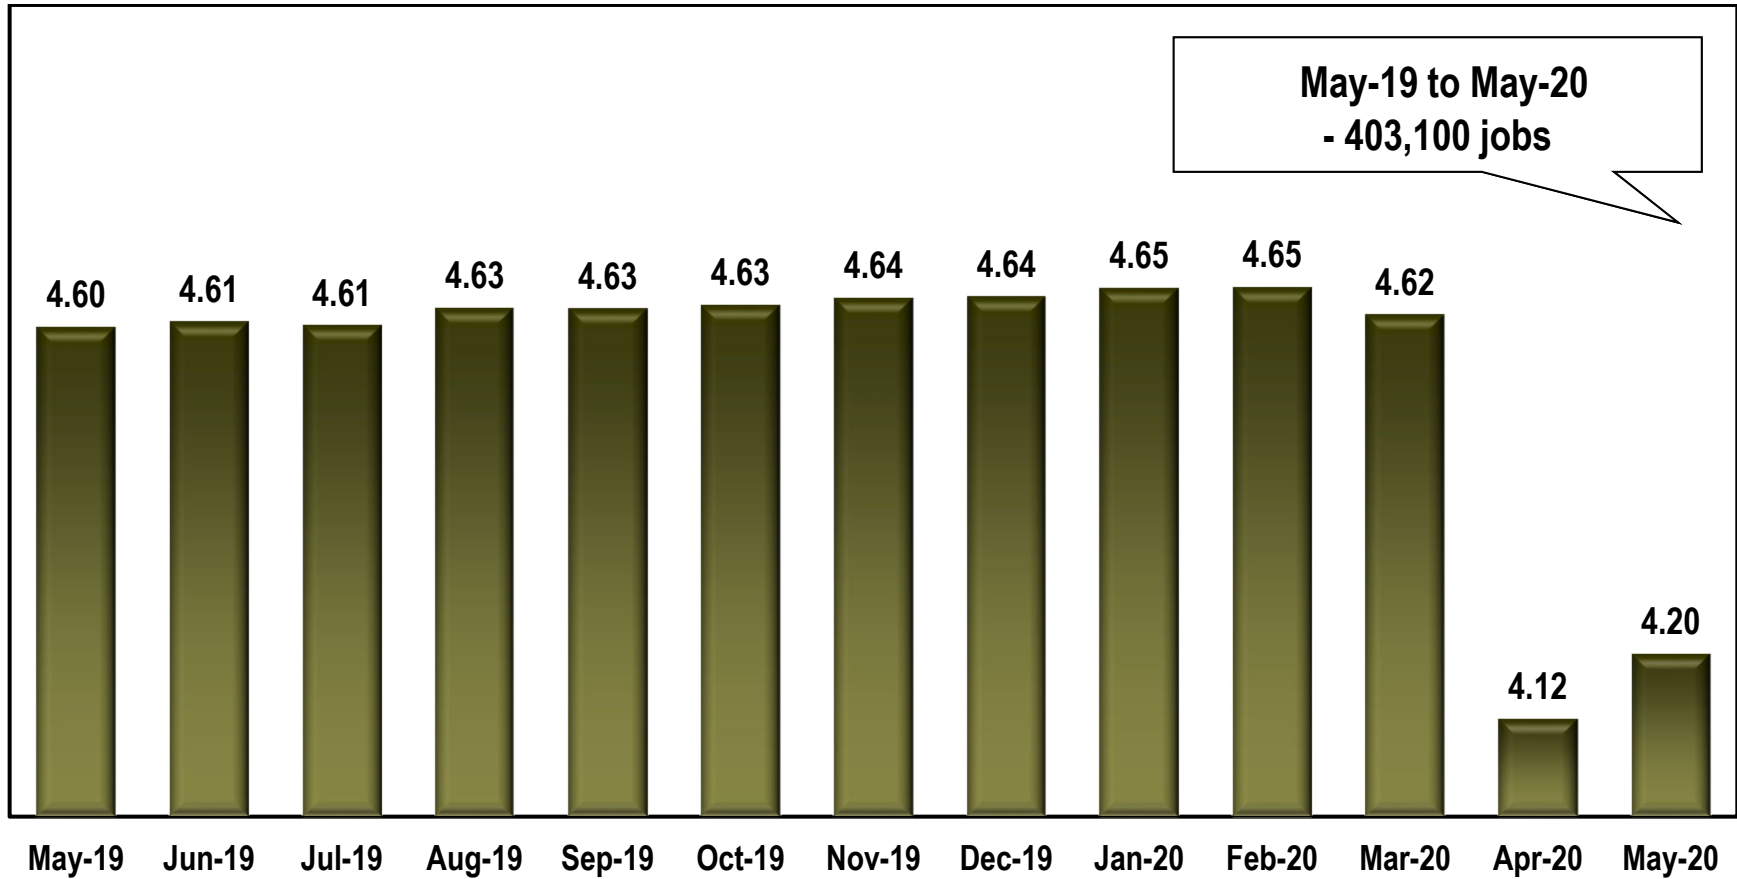

Georgia Employment

Seasonally Adjusted
(In Millions)

Source: Georgia Department of Labor - Mark Butler, Commissioner