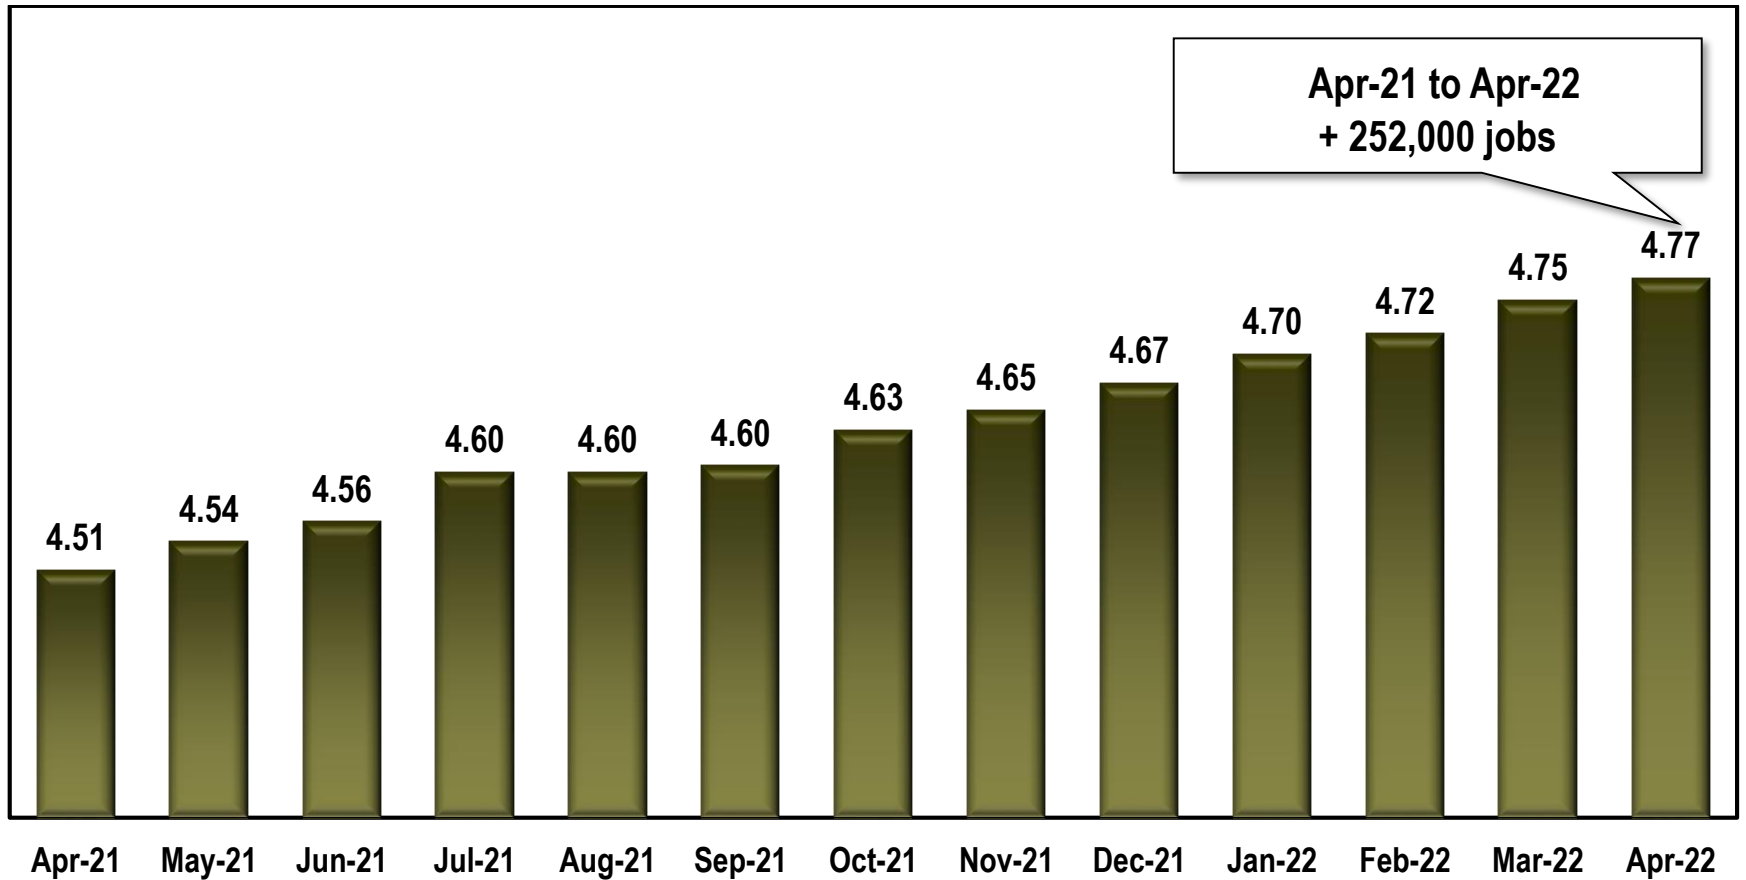

Georgia Employment

Seasonally Adjusted
(In Millions)

Source: Georgia Department of Labor - Mark Butler, Commissioner