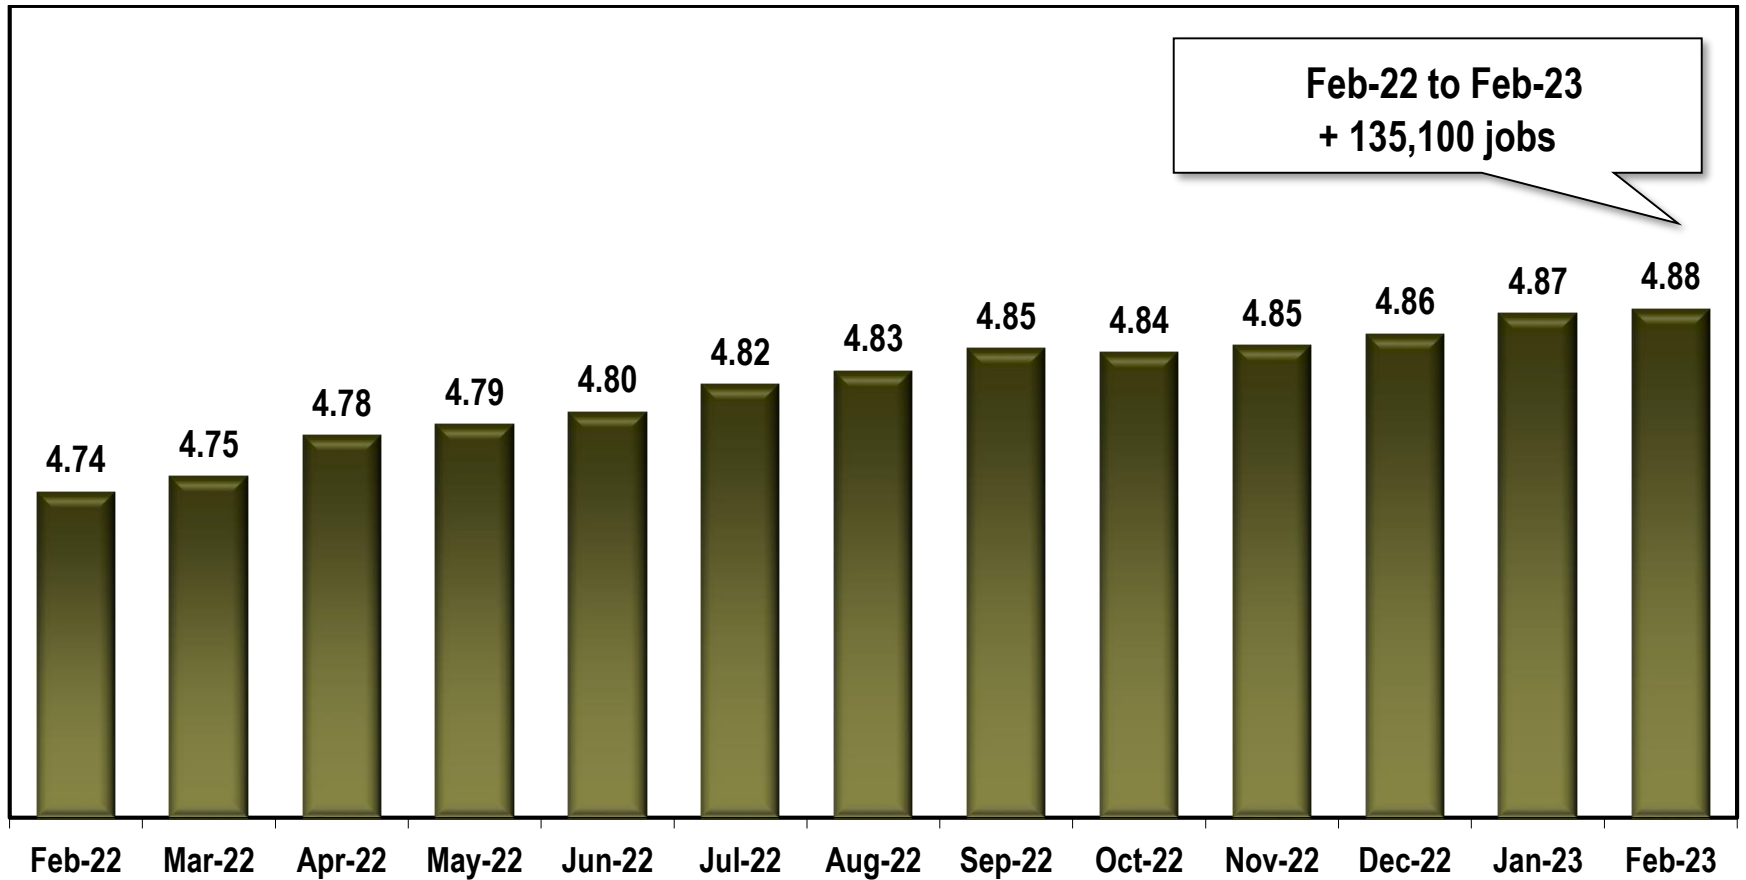

Georgia Employment

Seasonally Adjusted
(In Millions)

Source: Georgia Department of Labor - Bruce Thompson, Commissioner