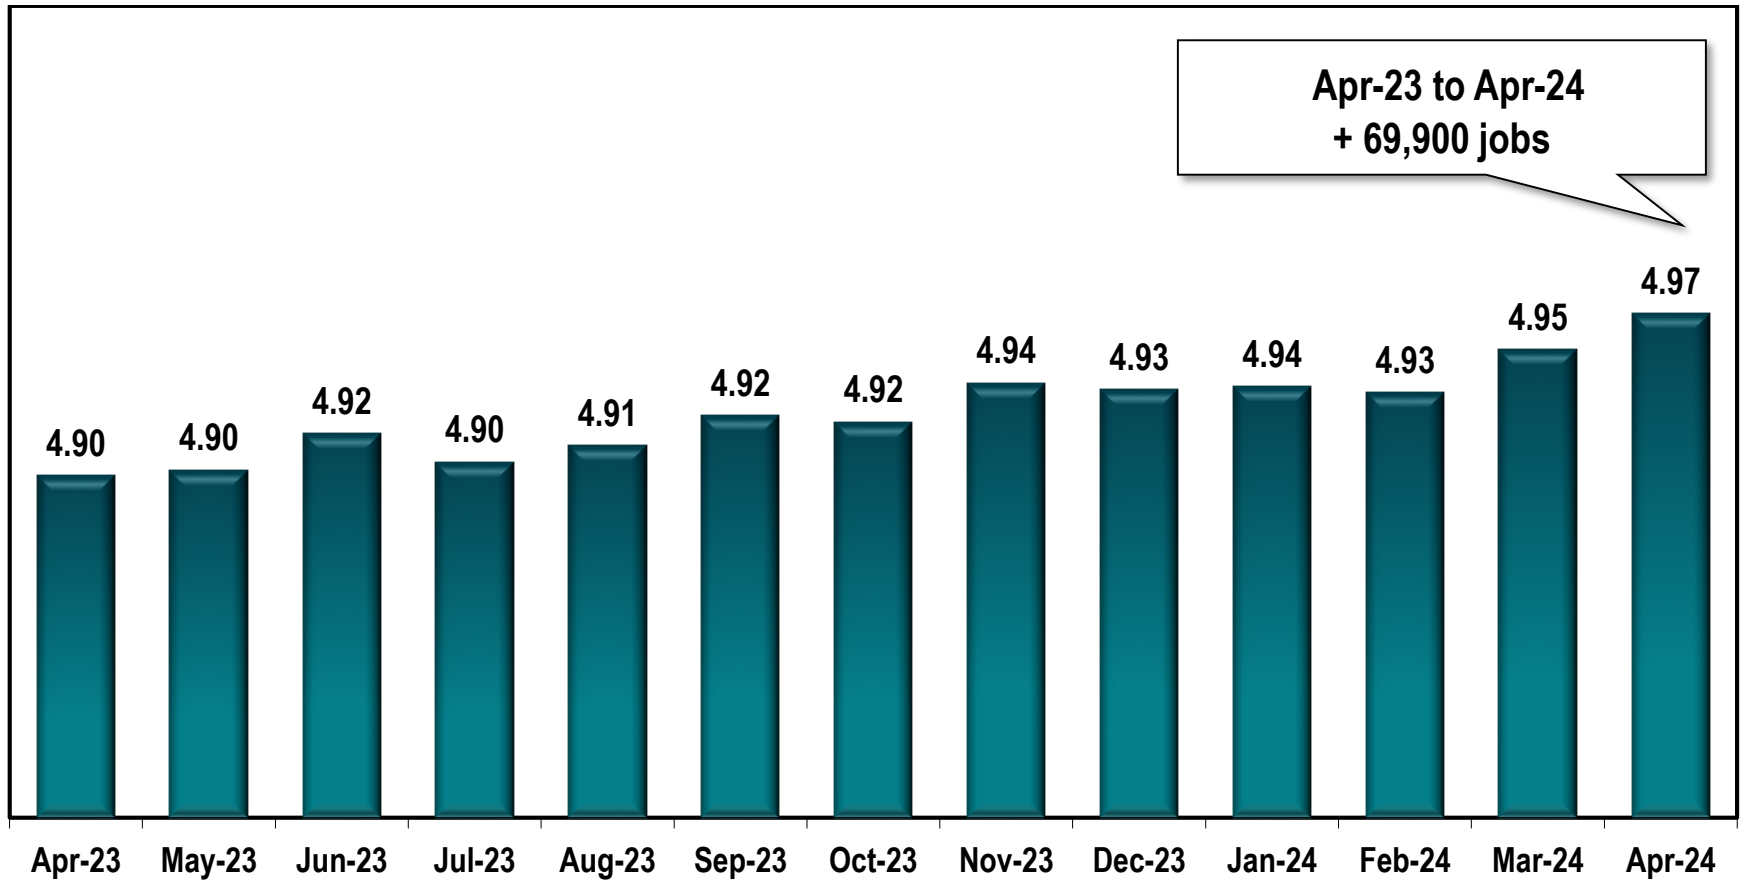

Georgia Employment

Seasonally Adjusted
(In Millions)

Source: Georgia Department of Labor - Bruce Thompson, Commissioner