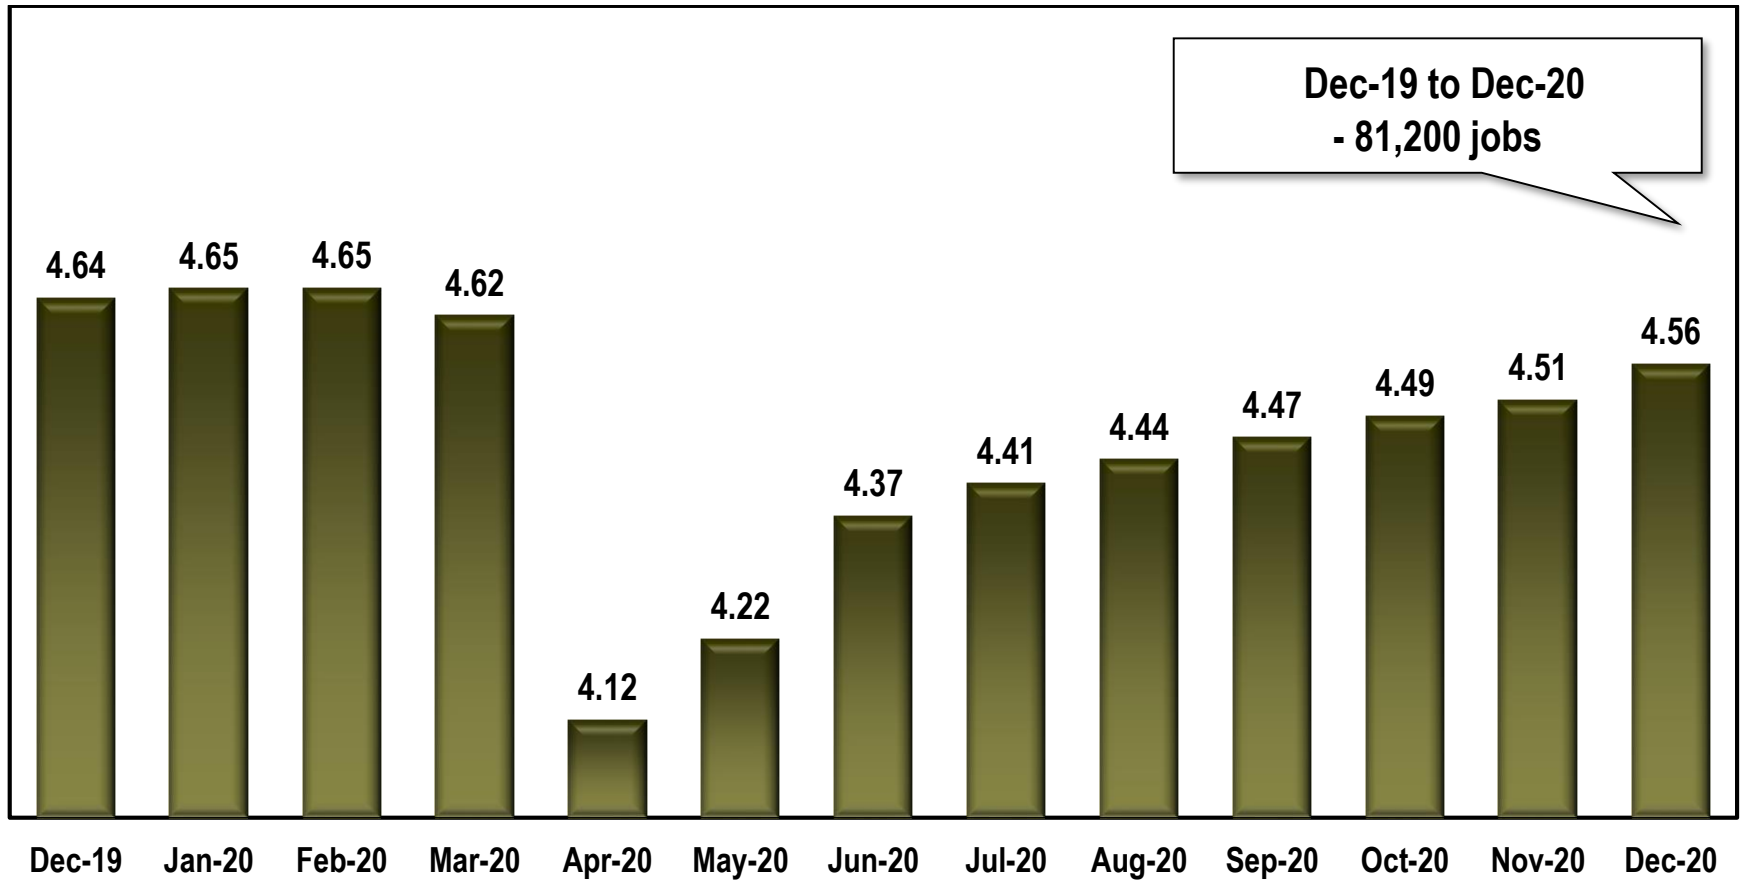

Georgia Employment

Seasonally Adjusted
(In Millions)

Source: Georgia Department of Labor - Mark Butler, Commissioner