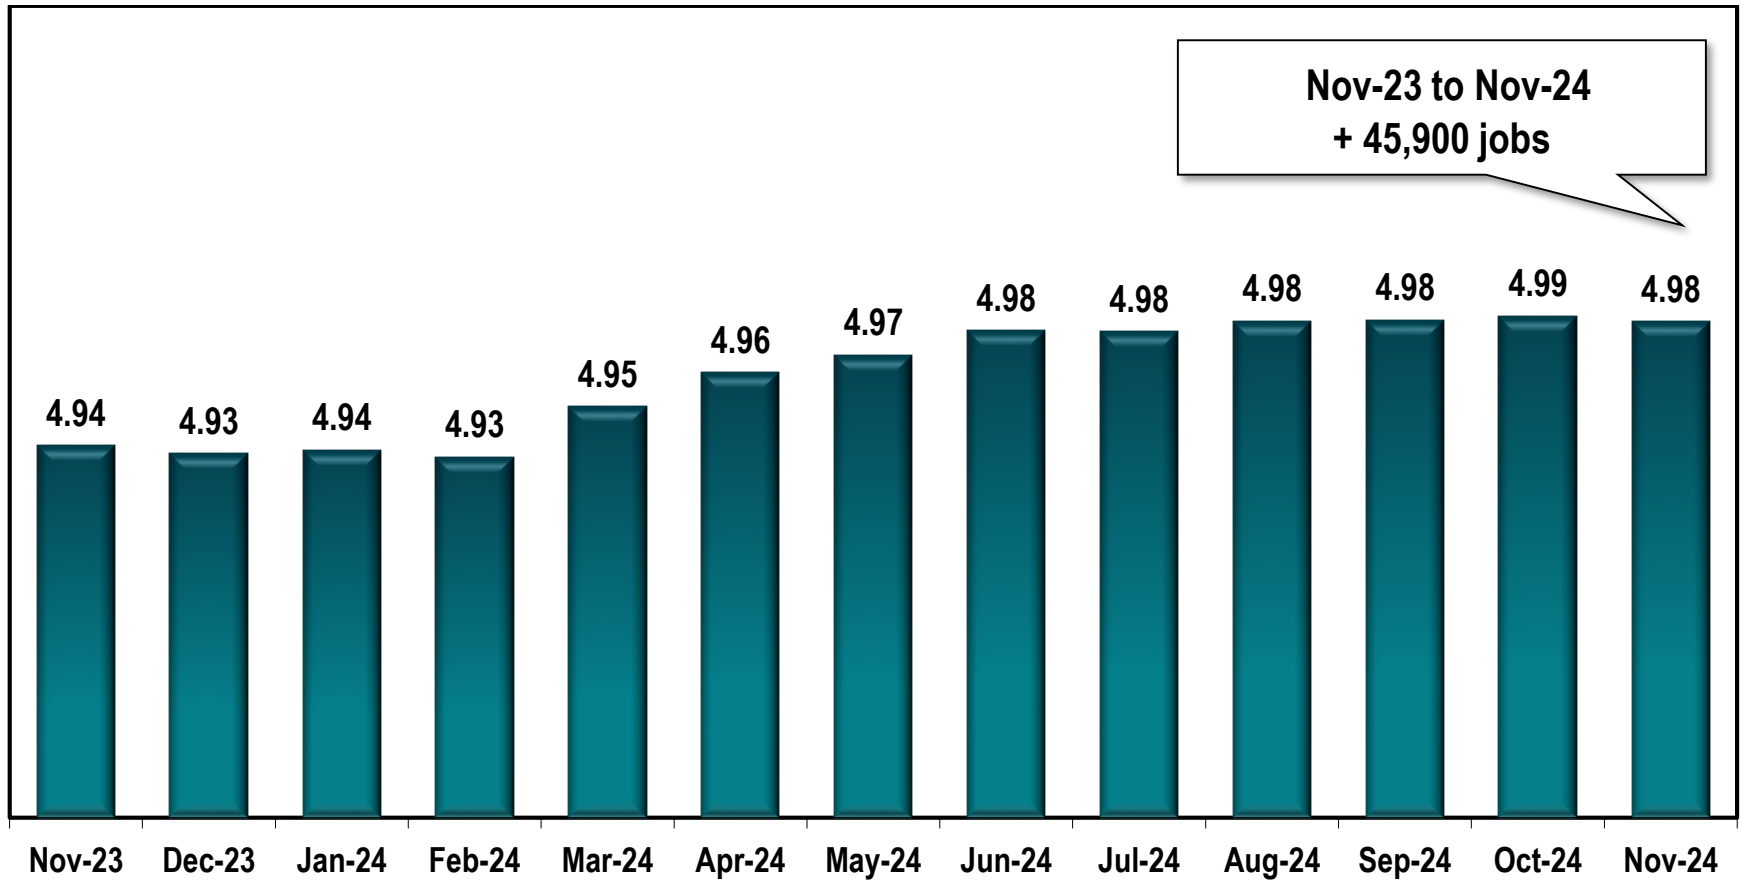

Georgia Employment

Seasonally Adjusted
(In Millions)

Source: Georgia Department of Labor - Bruce Thompson, Commissioner