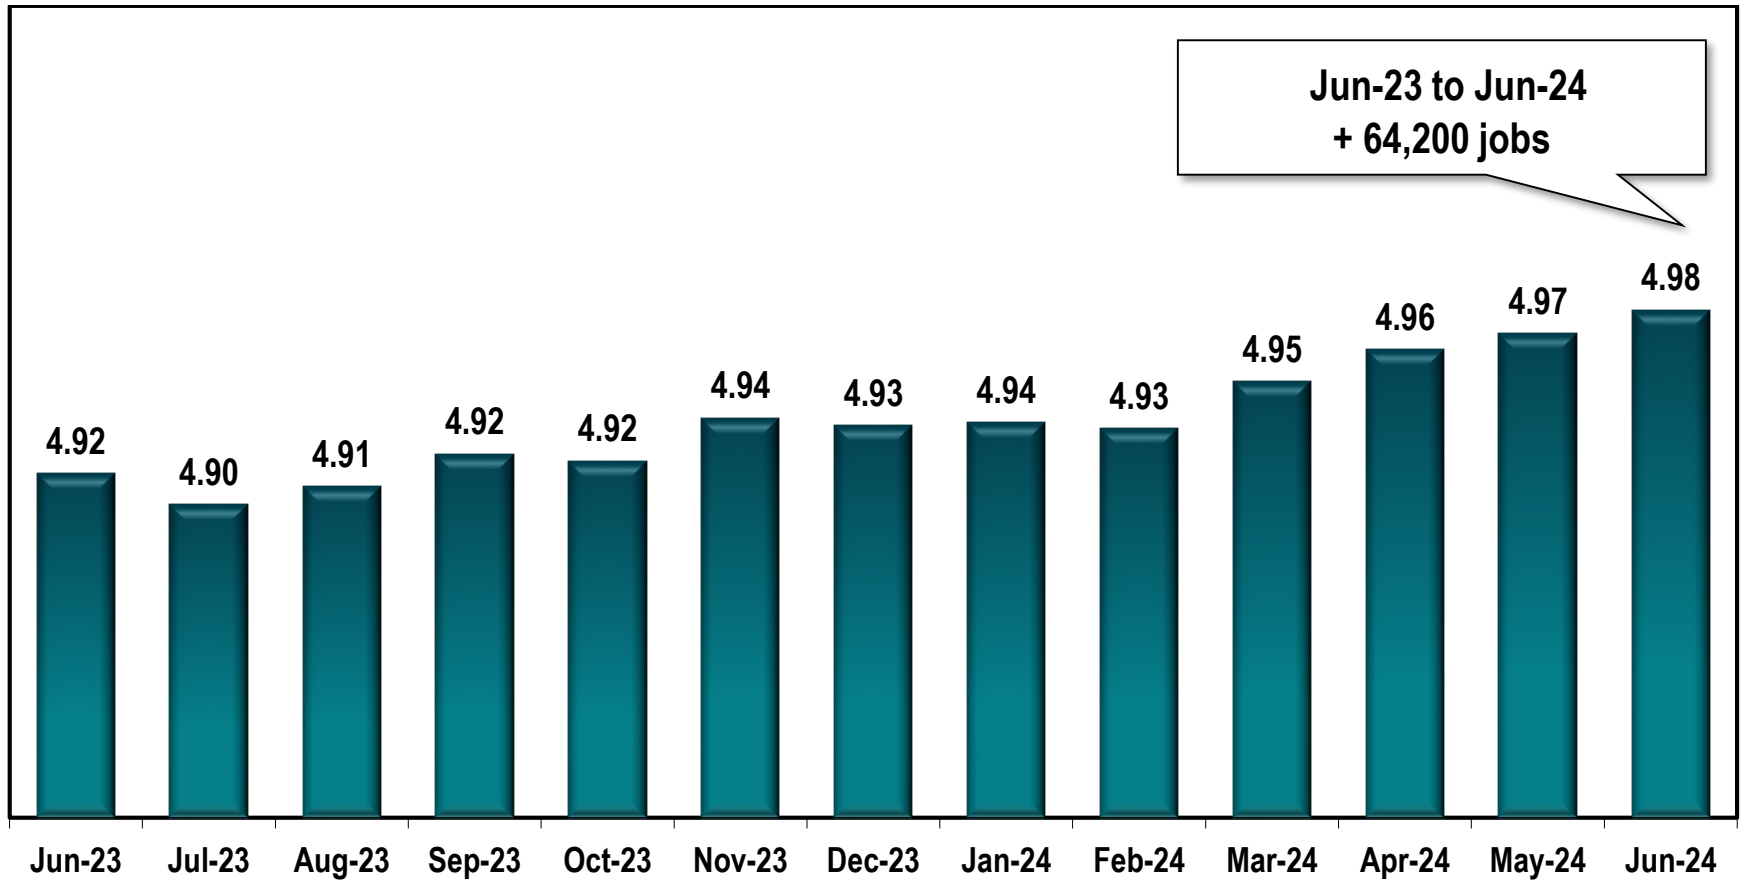

Georgia Employment

Seasonally Adjusted
(In Millions)

Source: Georgia Department of Labor - Bruce Thompson, Commissioner