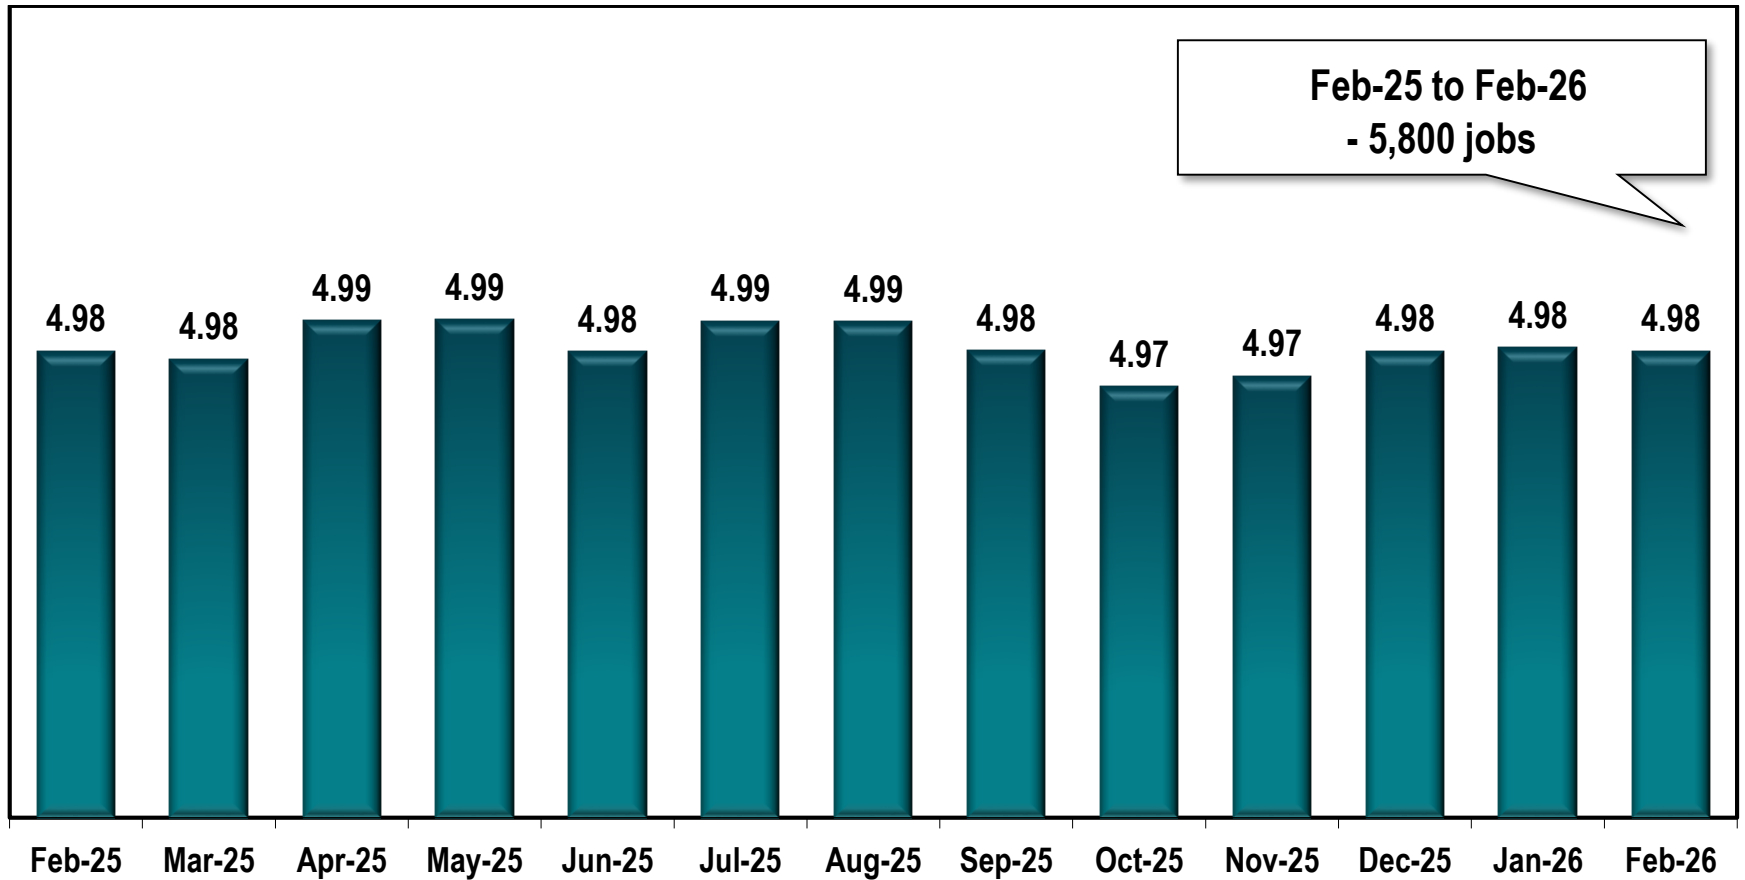

# Georgia Employment

Seasonally Adjusted  
(In Millions)

Source: Georgia Department of Labor - Bárbara Rivera Holmes, Commissioner