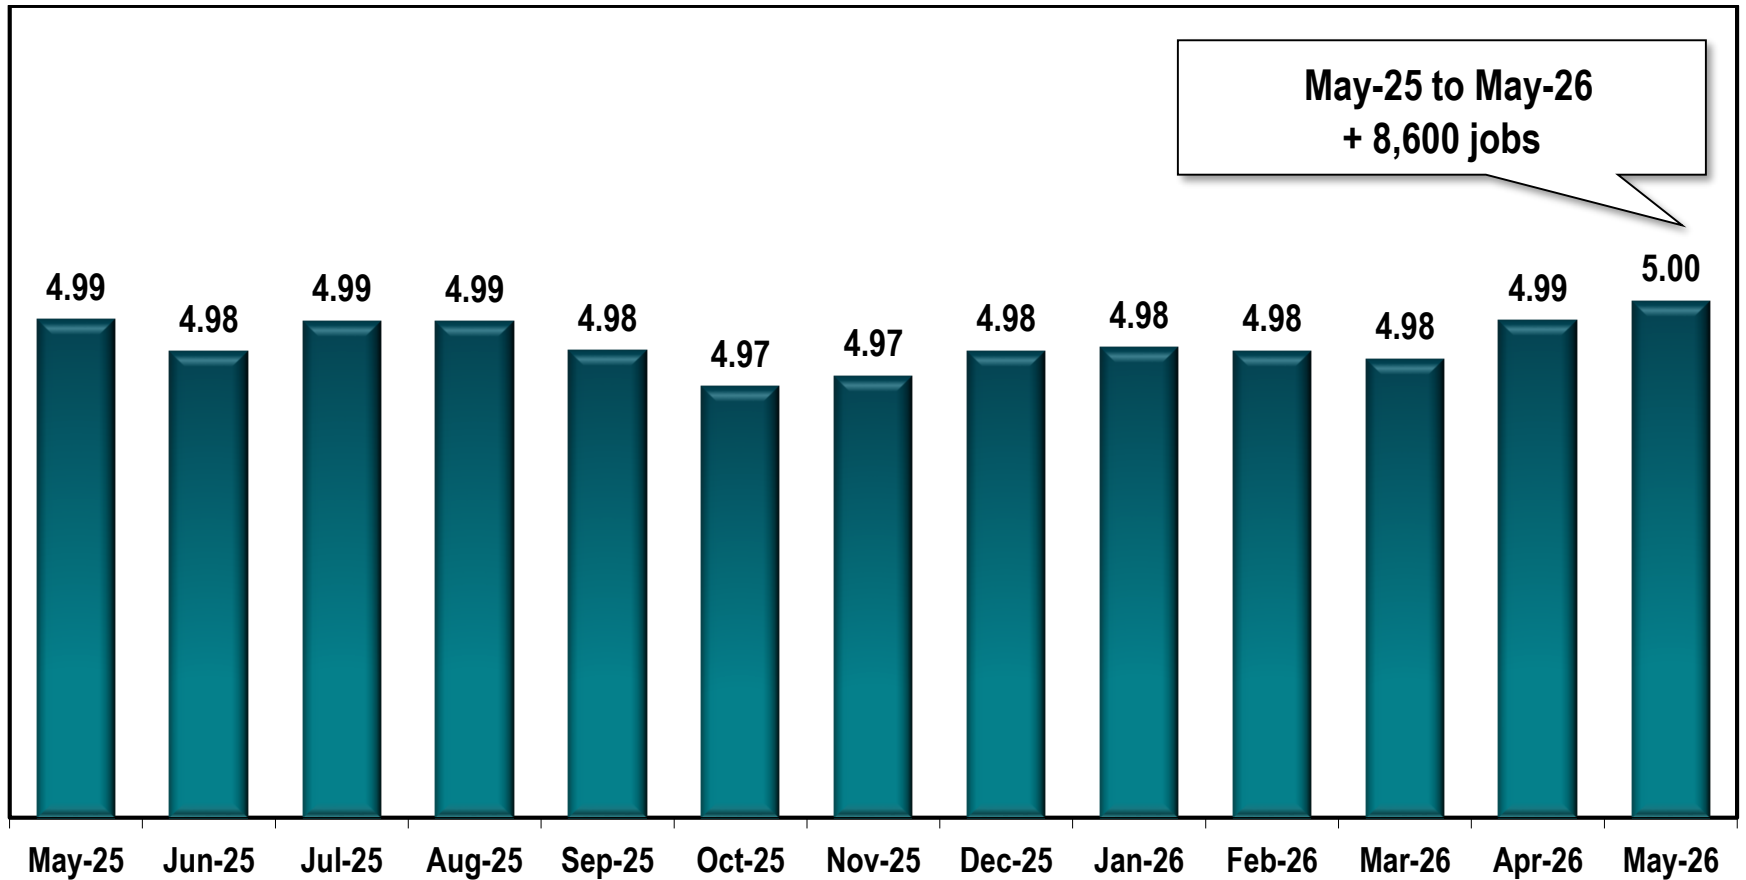

Georgia Employment

Seasonally Adjusted
(In Millions)

Source: Georgia Department of Labor - Bárbara Rivera Holmes, Commissioner