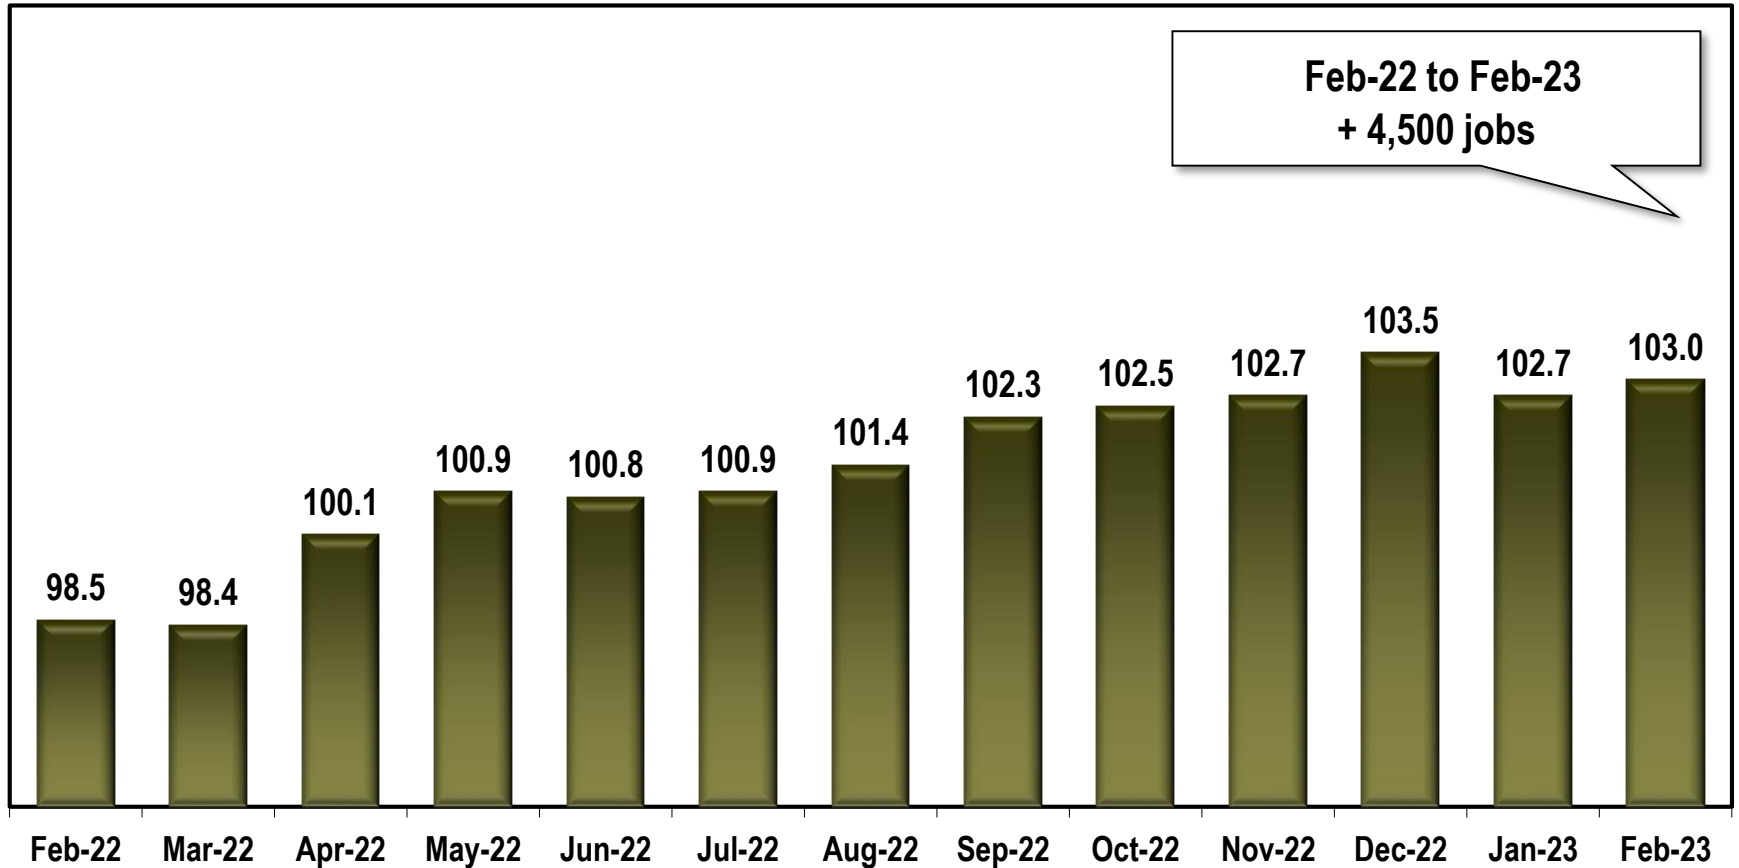

# Gainesville MSA Employment

(In Thousands)

Note: Gainesville MSA comprises Hall county.

Source: Georgia Department of Labor - Bruce Thompson, Commissioner