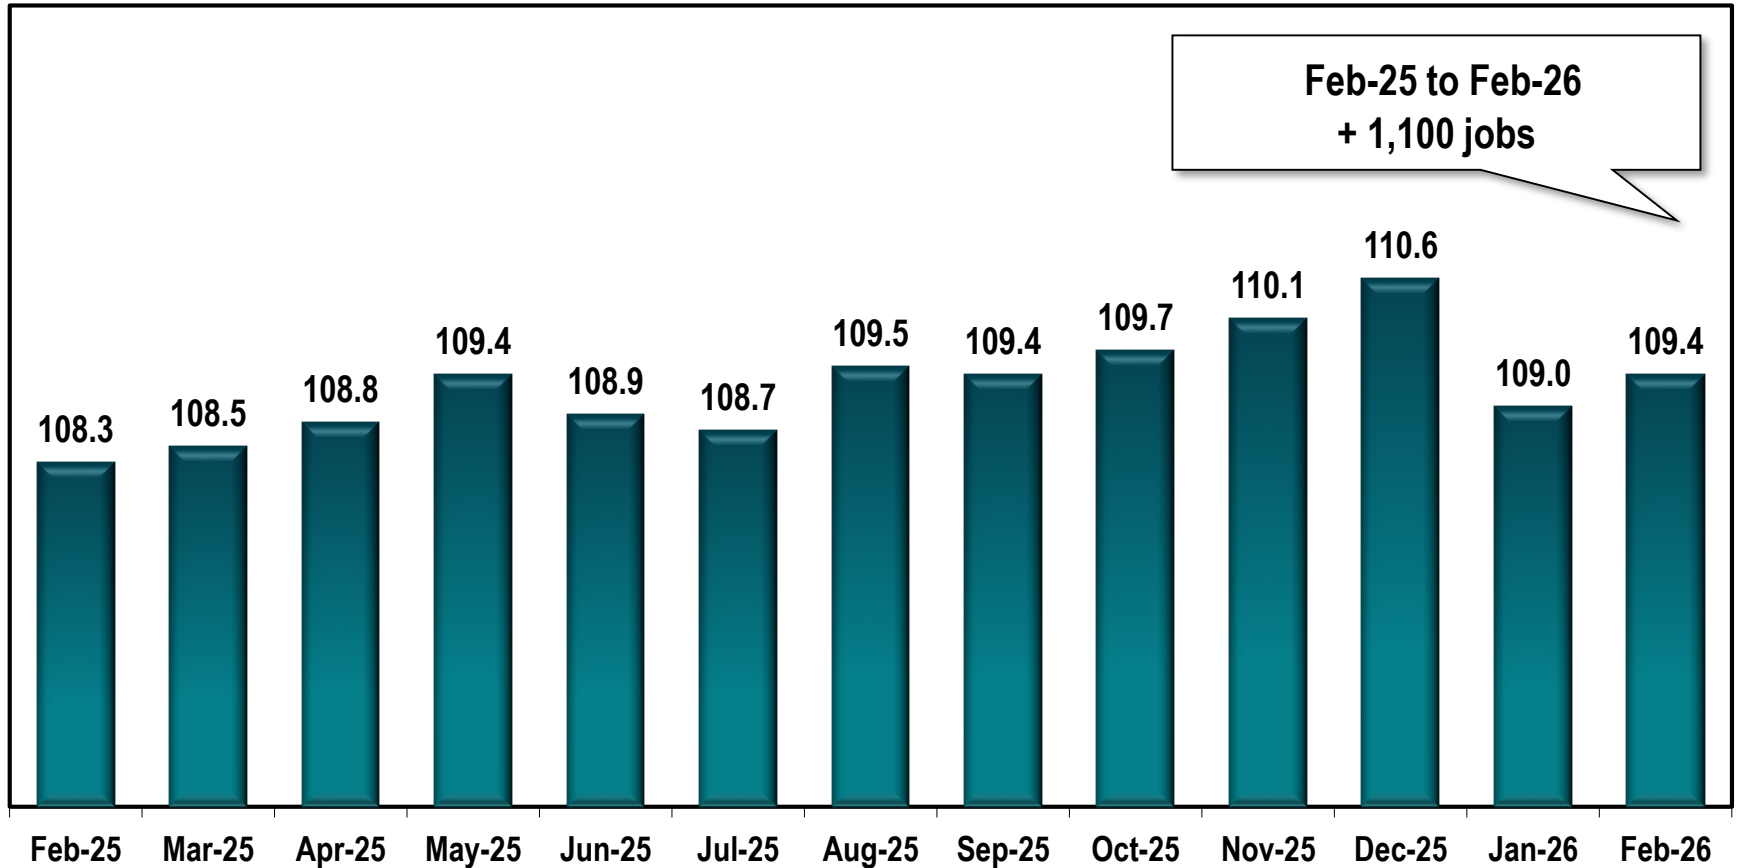

# Gainesville MSA Employment

(In Thousands)

Note: Gainesville MSA comprises Hall county.

Source: Georgia Department of Labor - Bárbara Rivera Holmes, Commissioner