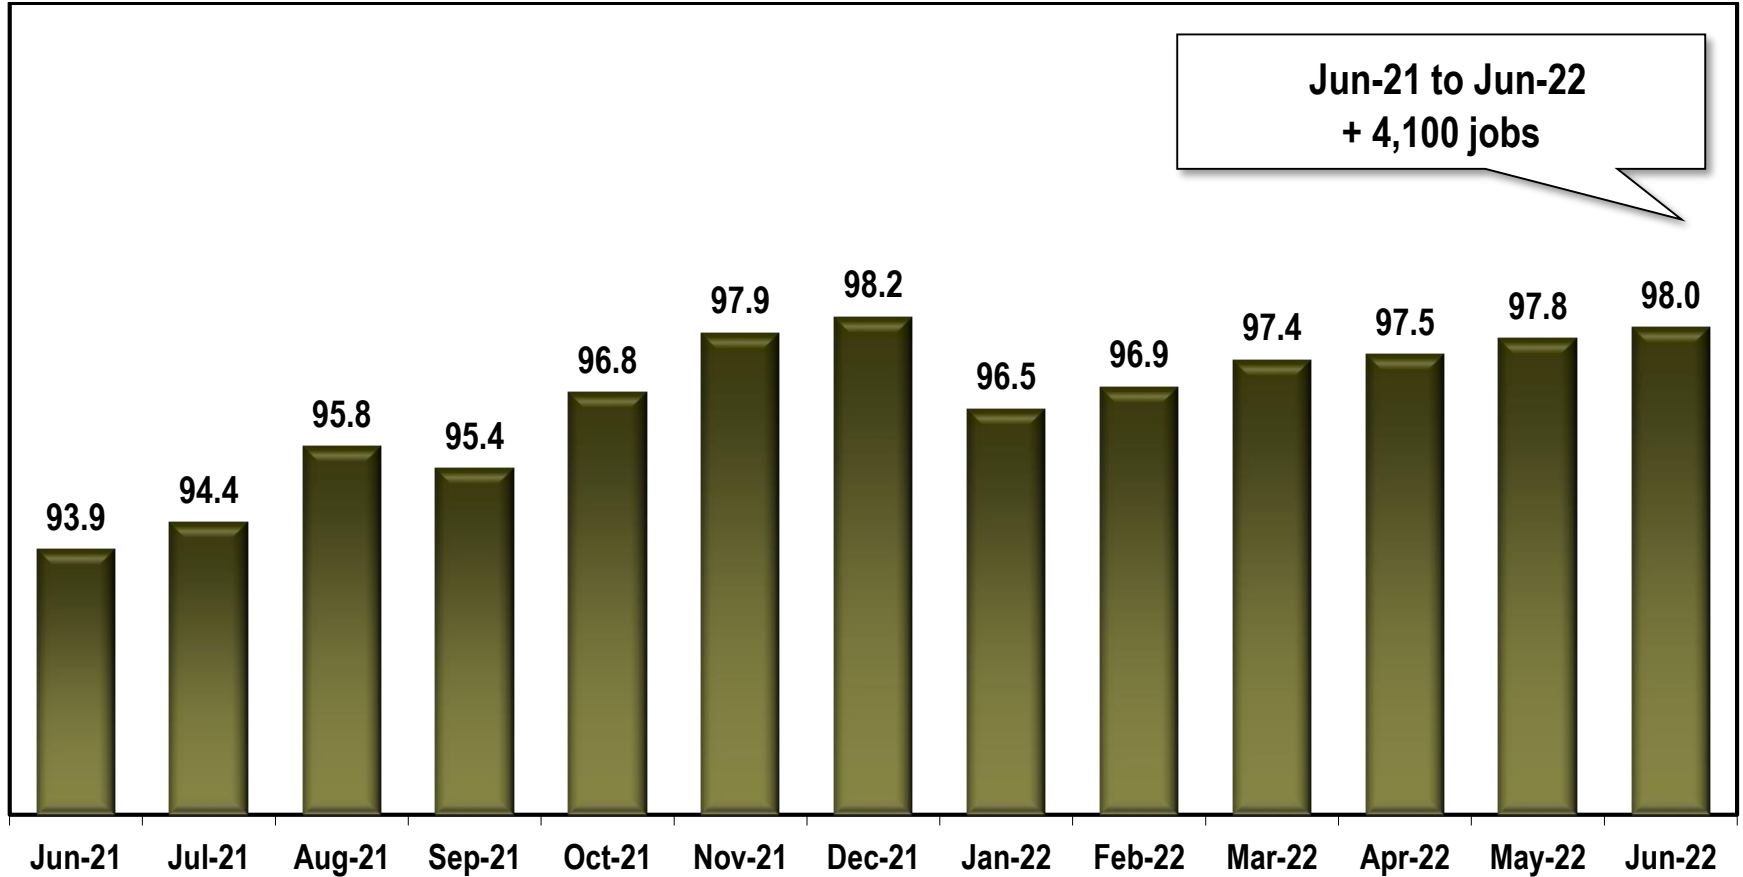

Gainesville MSA Employment

(In Thousands)

Note: Gainesville MSA comprises Hall county.

Source: Georgia Department of Labor - Mark Butler, Commissioner