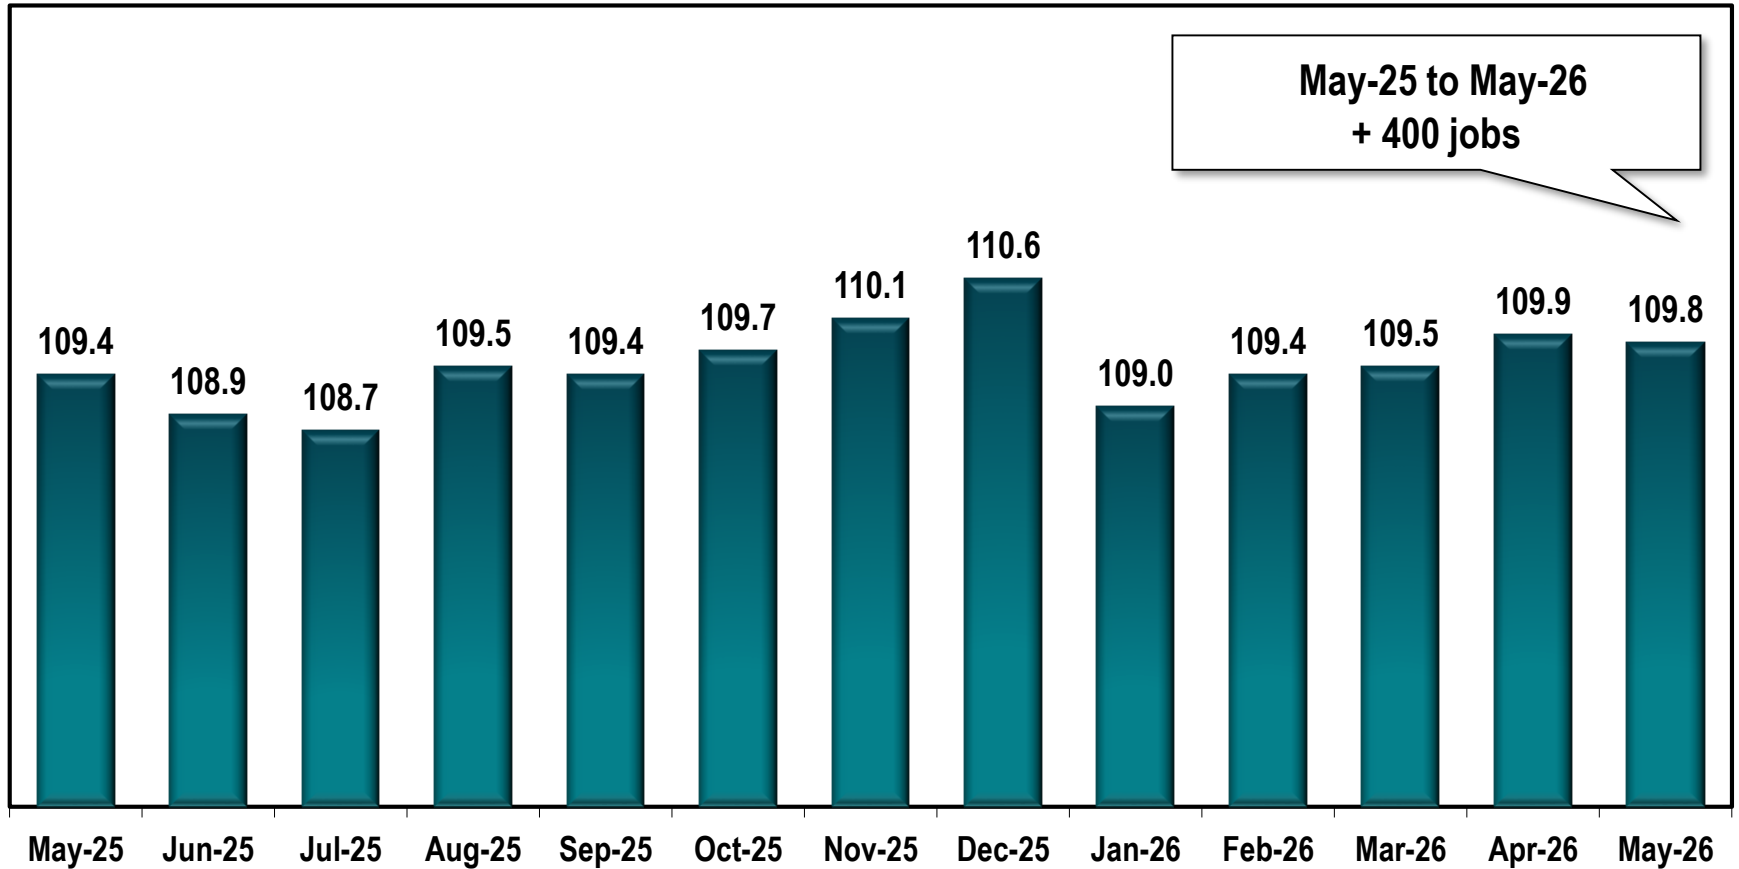

# Gainesville MSA Employment

(In Thousands)

Note: Gainesville MSA comprises Hall county.

Source: Georgia Department of Labor - Bárbara Rivera Holmes, Commissioner