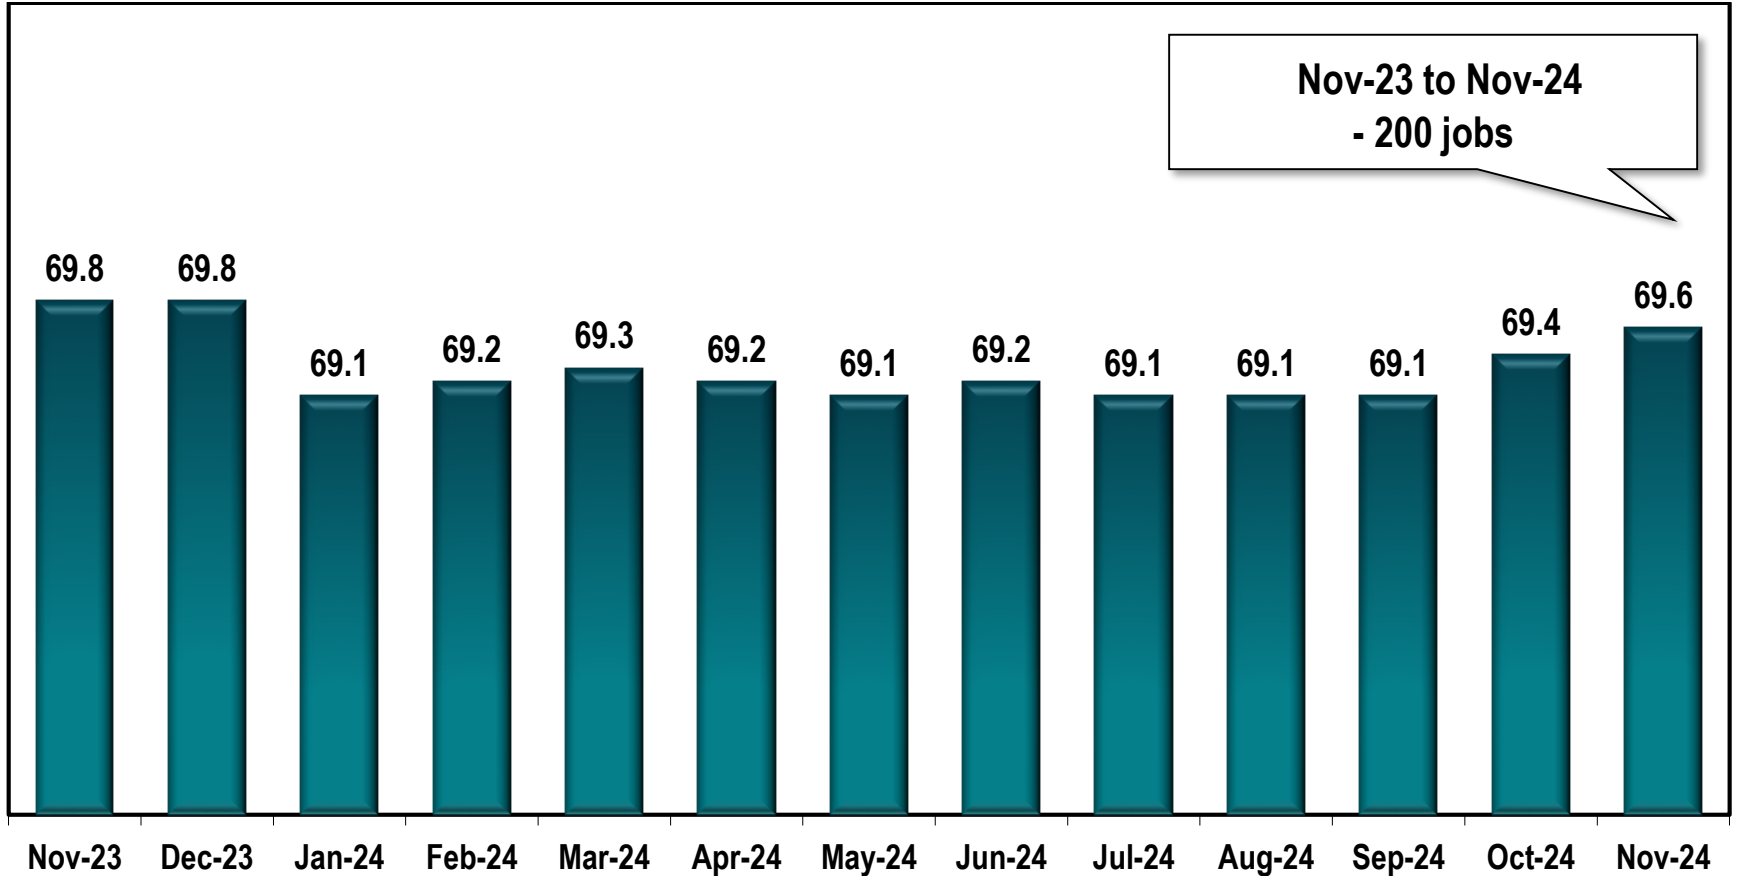

Dalton MSA Employment

(In Thousands)

Note: Dalton MSA includes Murray and Whitfield counties.

Source: Georgia Department of Labor - Bruce Thompson, Commissioner