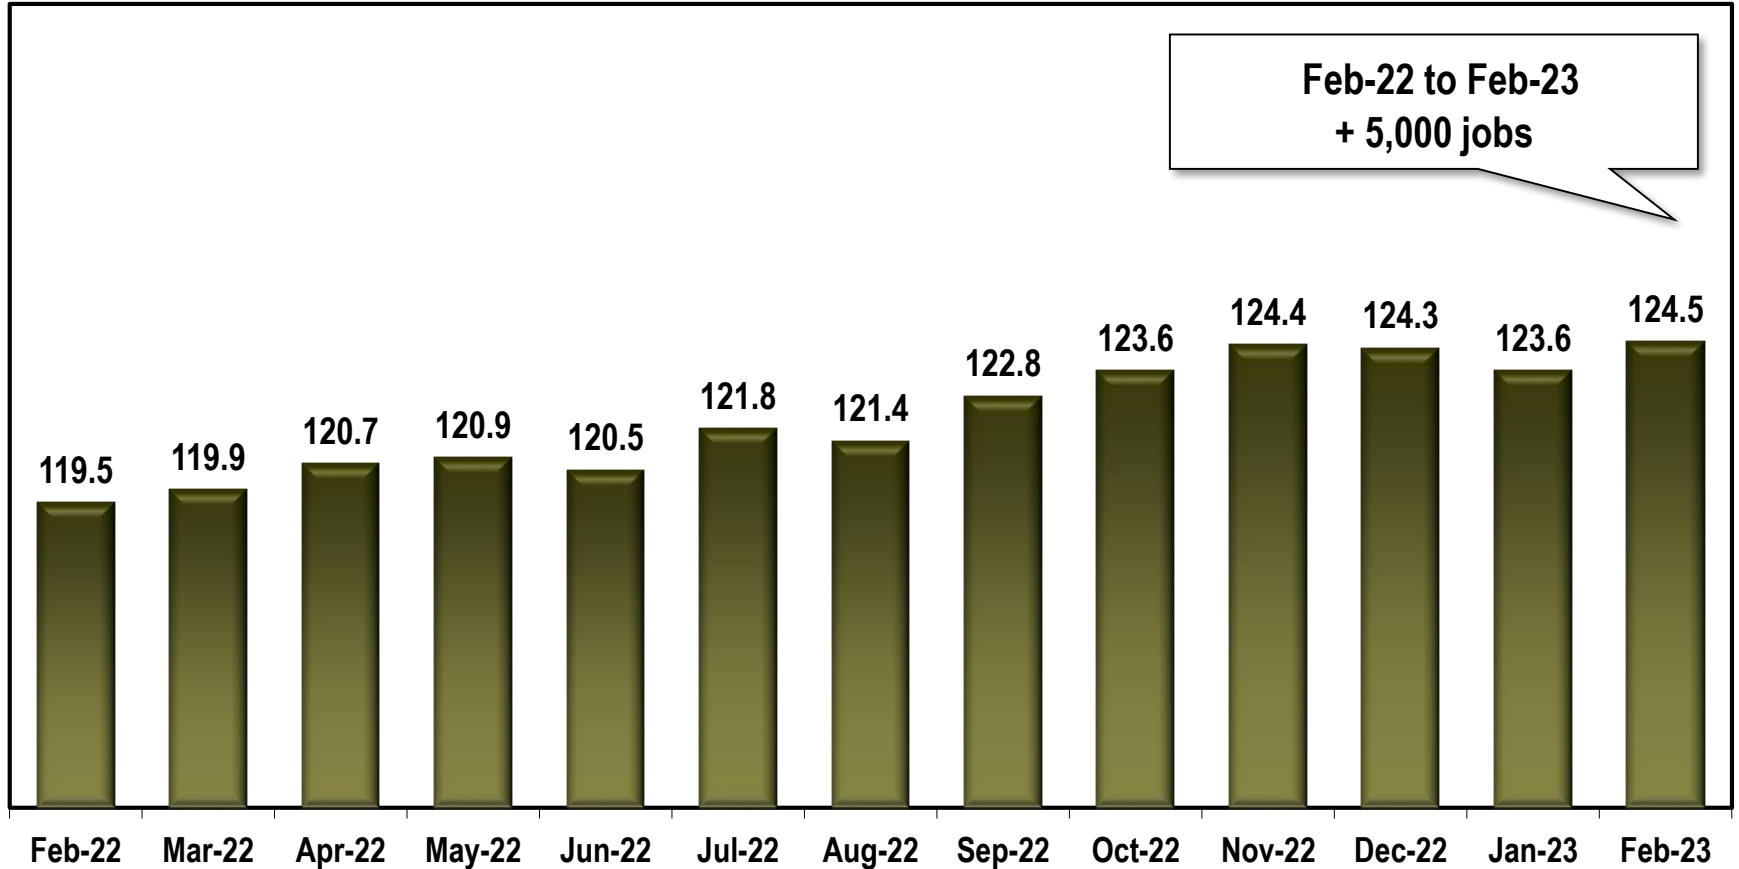

Columbus MSA Employment

(In Thousands)

Note: Columbus MSA includes Chattahoochee, Harris, Marion and Muscogee and Russell (Alabama) counties.

Source: Georgia Department of Labor - Bruce Thompson, Commissioner