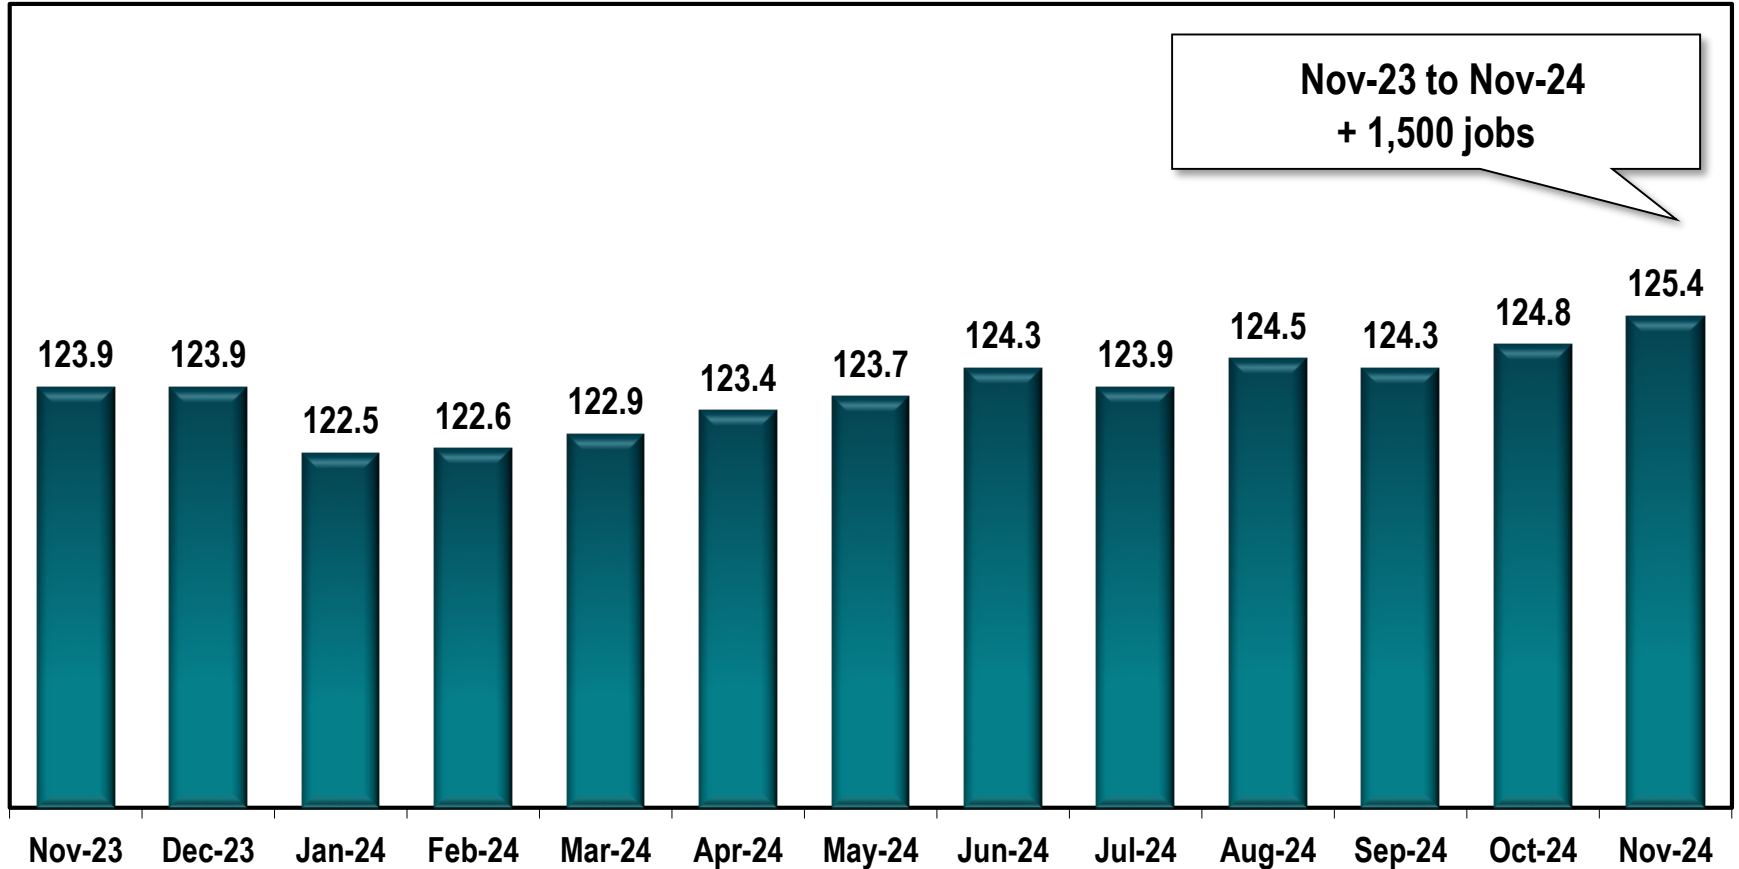

# Columbus MSA Employment

(In Thousands)

Note: Columbus MSA includes Chattahoochee, Harris, Marion and Muscogee and Russell (Alabama) counties.

Source: Georgia Department of Labor - Bruce Thompson, Commissioner