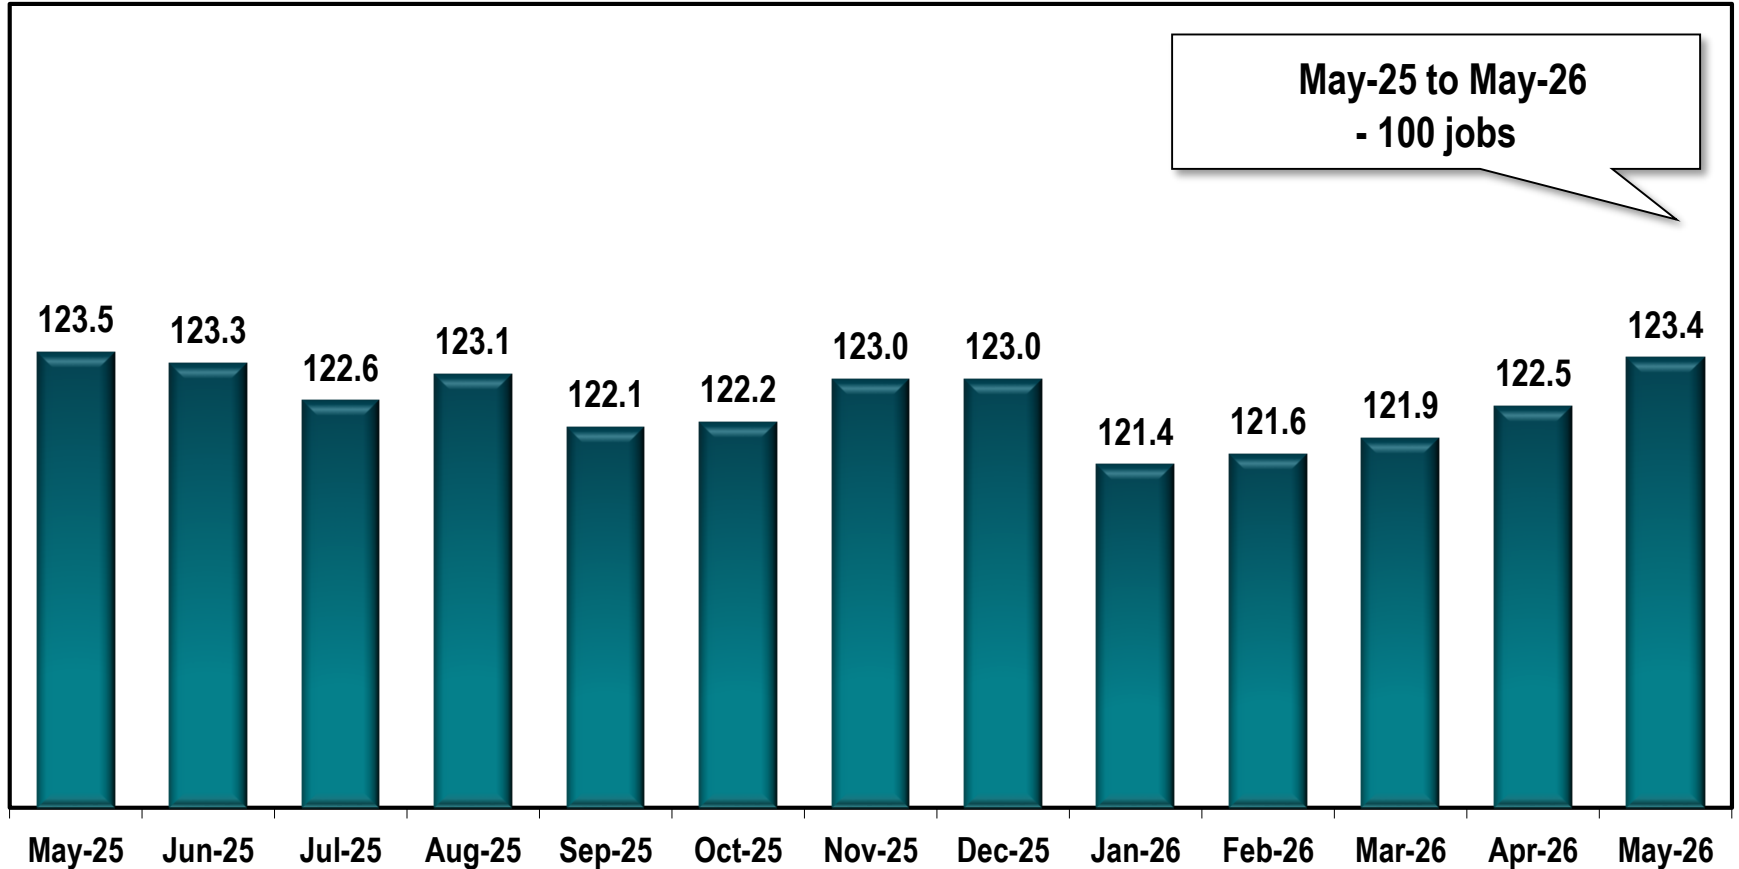

Columbus MSA Employment

(In Thousands)

Note: Columbus MSA includes Chattahoochee, Harris, Marion, Muscogee, Stewart and Talbot and Russell (Alabama) counties.

Source: Georgia Department of Labor - Bárbara Rivera Holmes, Commissioner