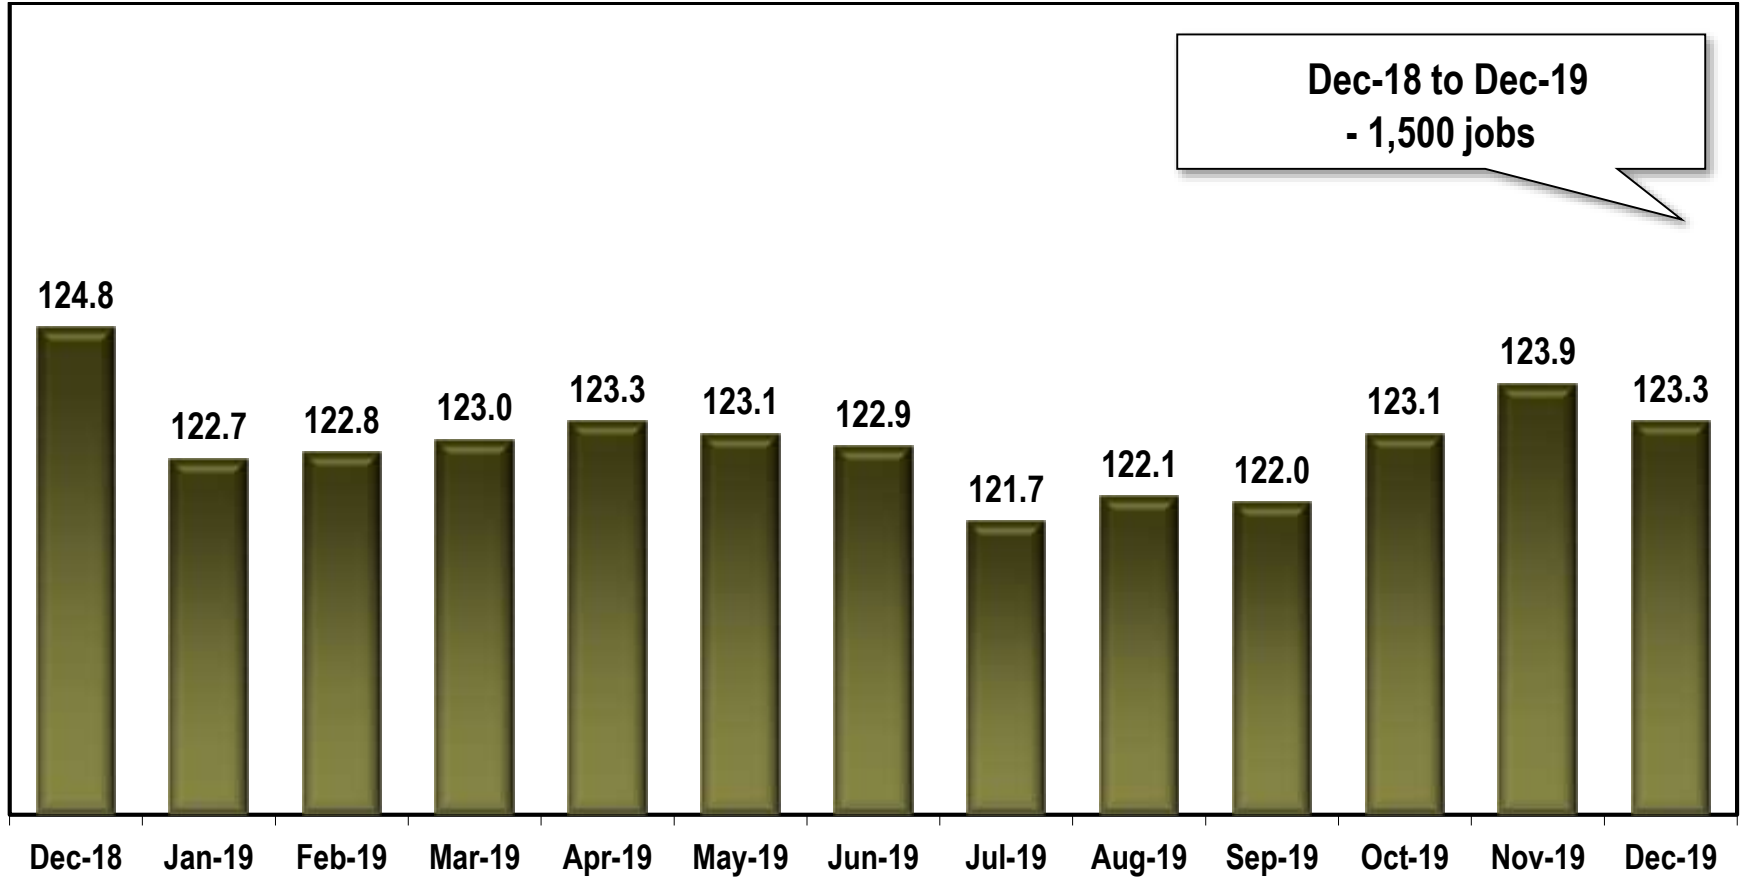

Columbus MSA Employment

(In Thousands)

Note: Columbus MSA includes Chattahoochee, Harris, Marion and Muscogee and Russell (Alabama) counties.

Source: Georgia Department of Labor - Mark Butler, Commissioner