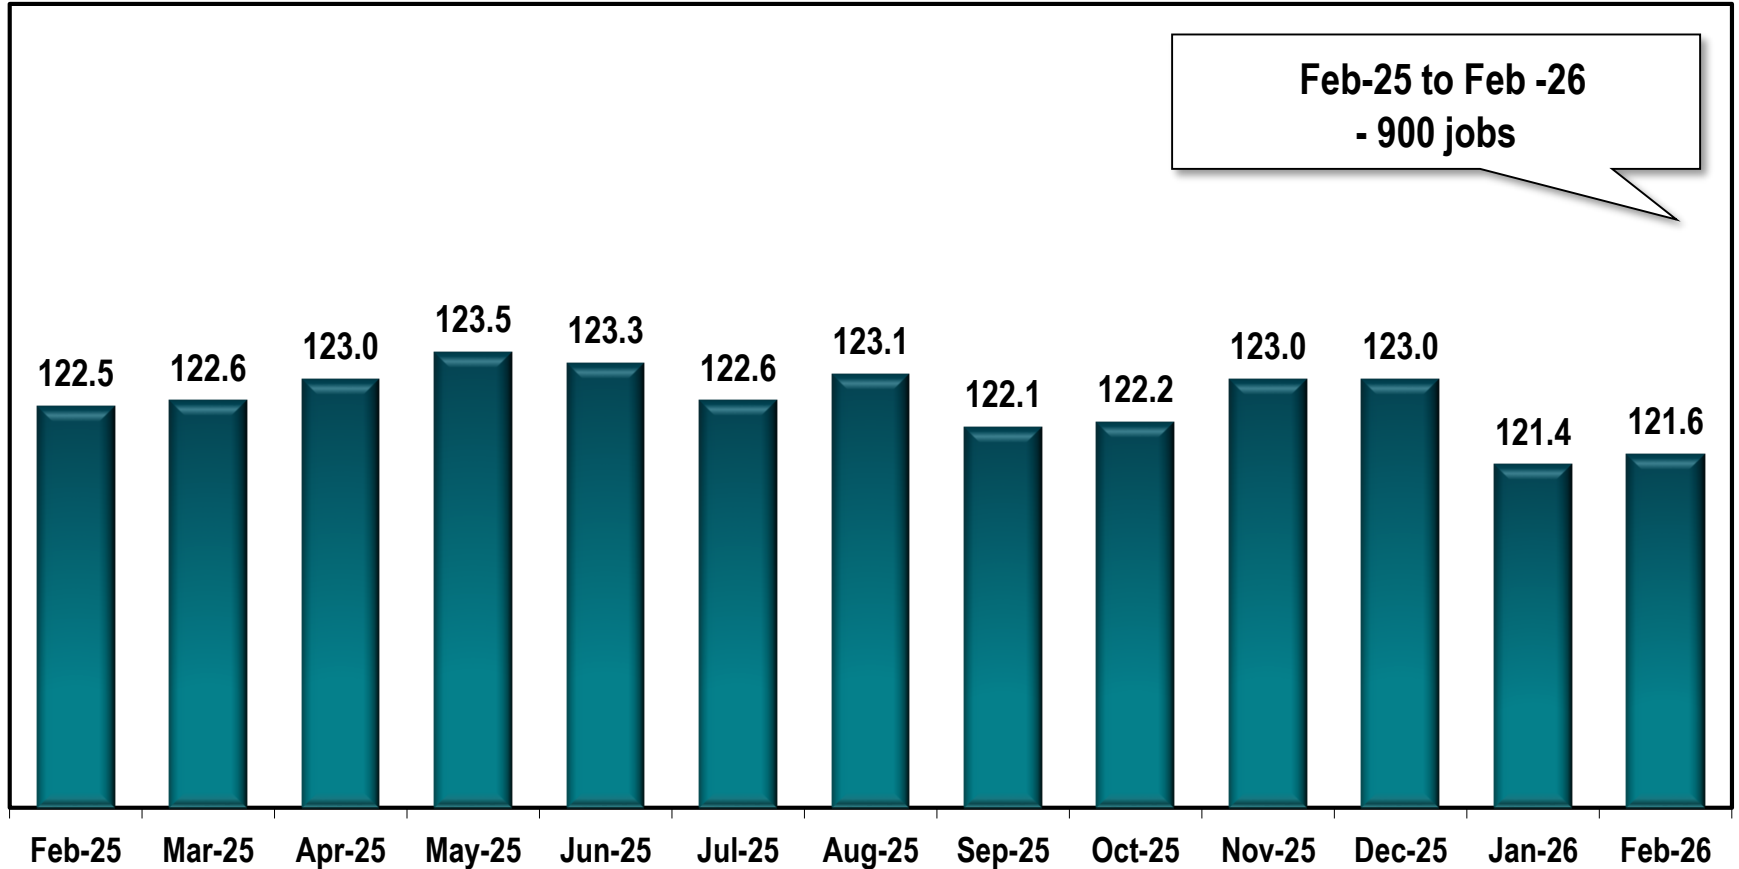

Columbus MSA Employment

(In Thousands)

Note: Columbus MSA includes Chattahoochee, Harris, Marion, Muscogee, Stewart and Talbot and Russell (Alabama) counties.

Source: Georgia Department of Labor - Bárbara Rivera Holmes, Commissioner