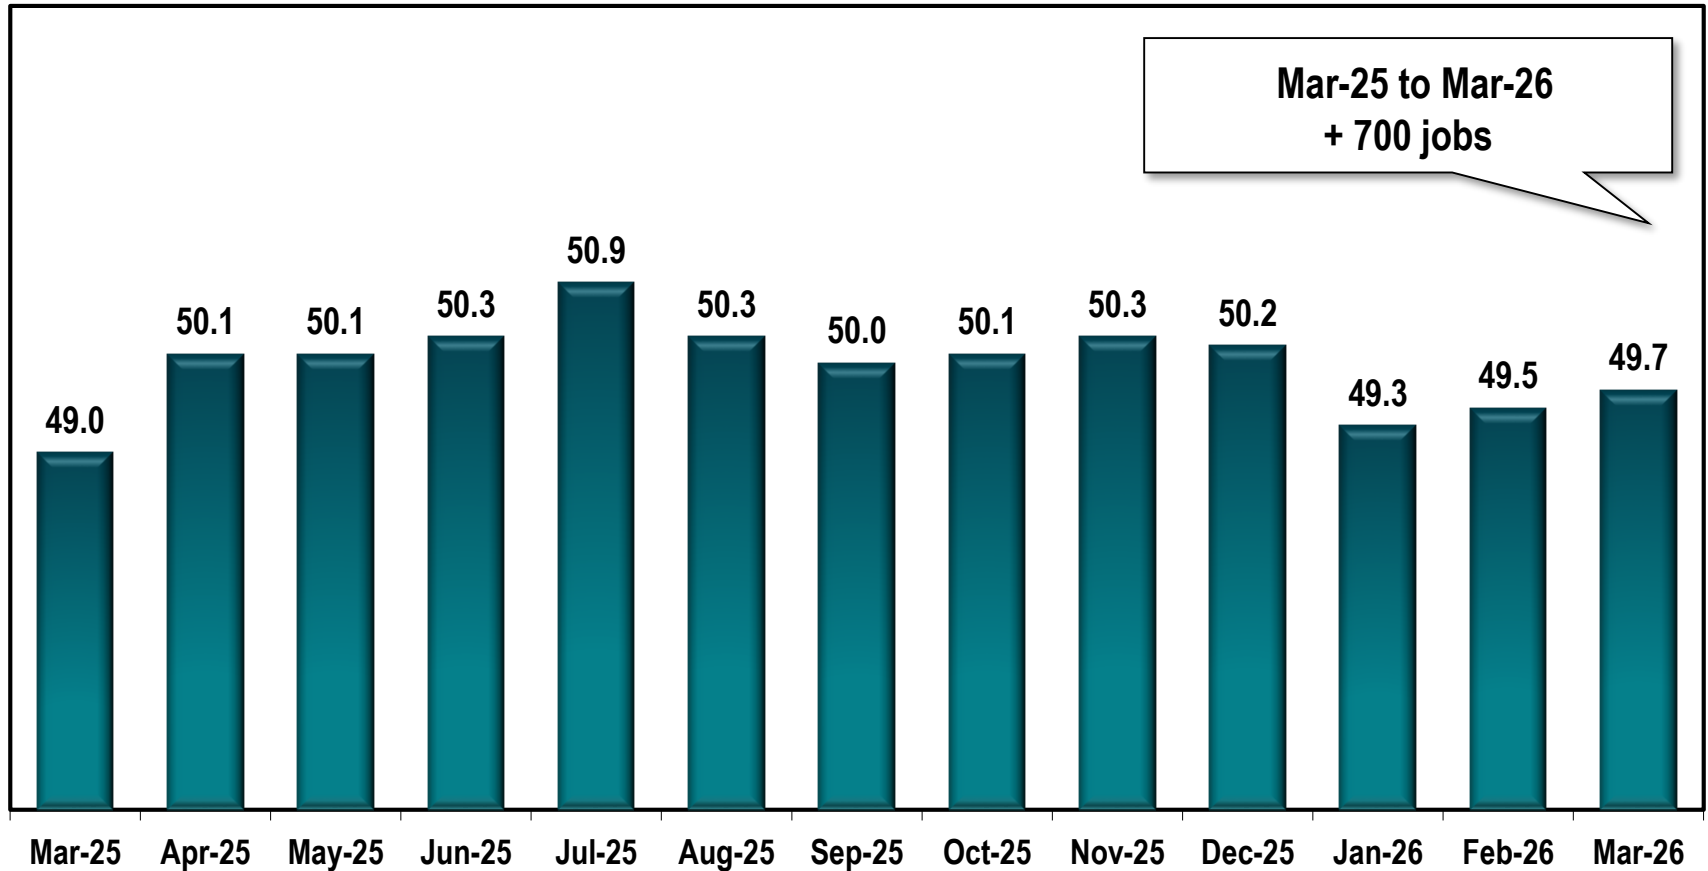

# Brunswick- St. Simons MSA Employment (In Thousands)

Note: Brunswick MSA includes Brantley, Glynn, and McIntosh counties.

Source: Georgia Department of Labor - Bárbara Rivera Holmes, Commissioner