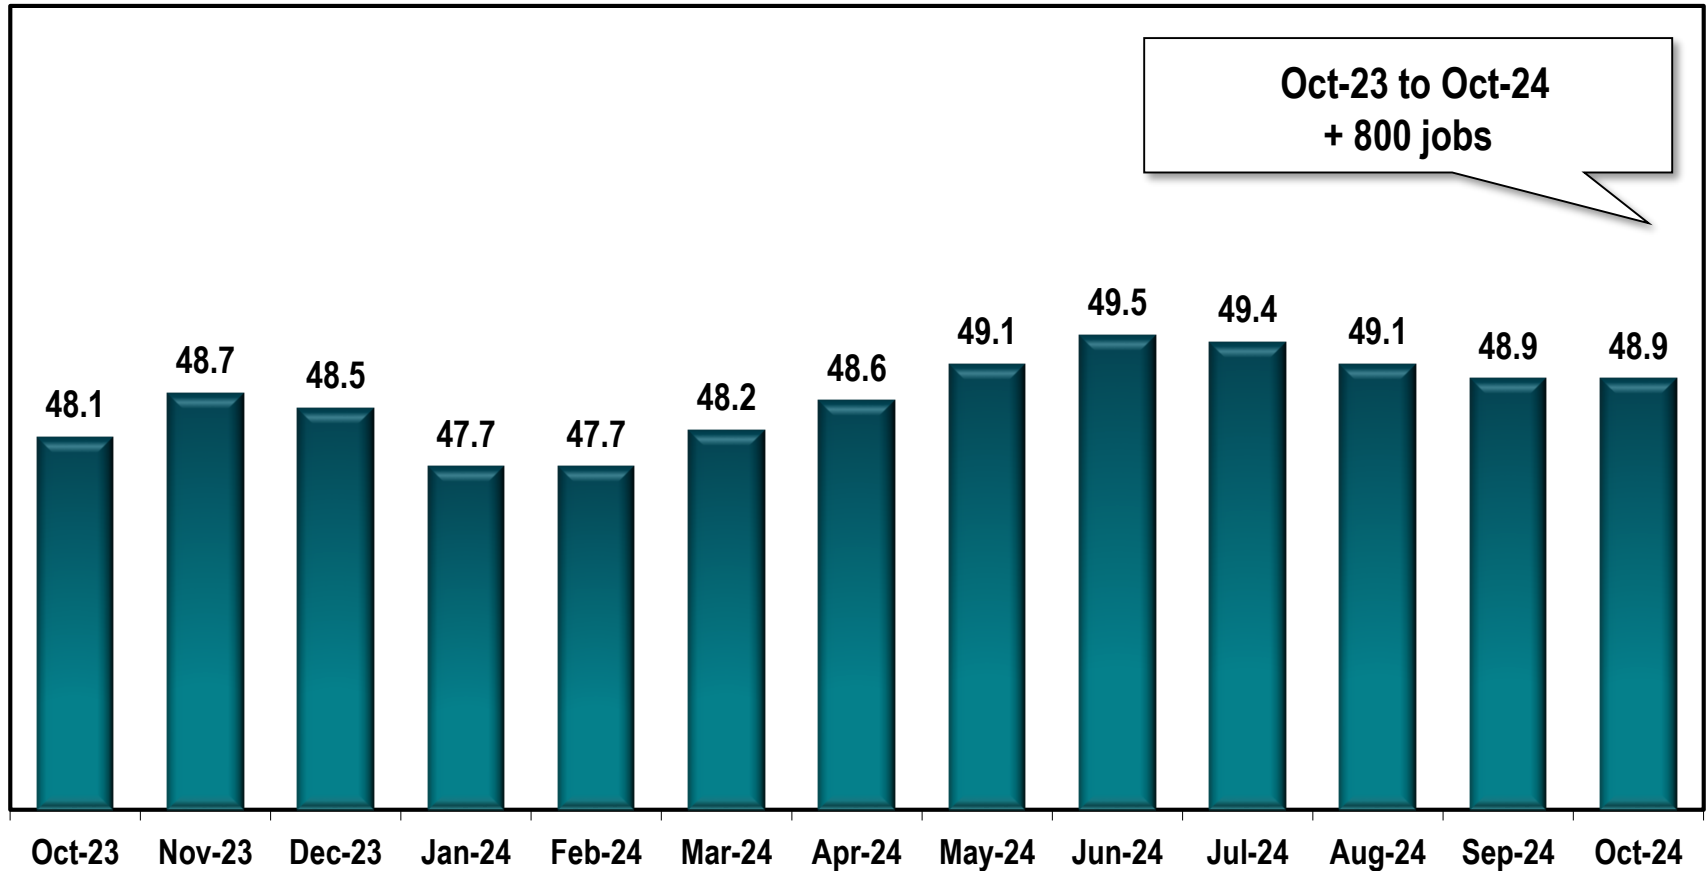

Brunswick MSA Employment

(In Thousands)

Note: Brunswick MSA includes Brantley, Glynn, and McIntosh counties.

Source: Georgia Department of Labor - Bruce Thompson, Commissioner