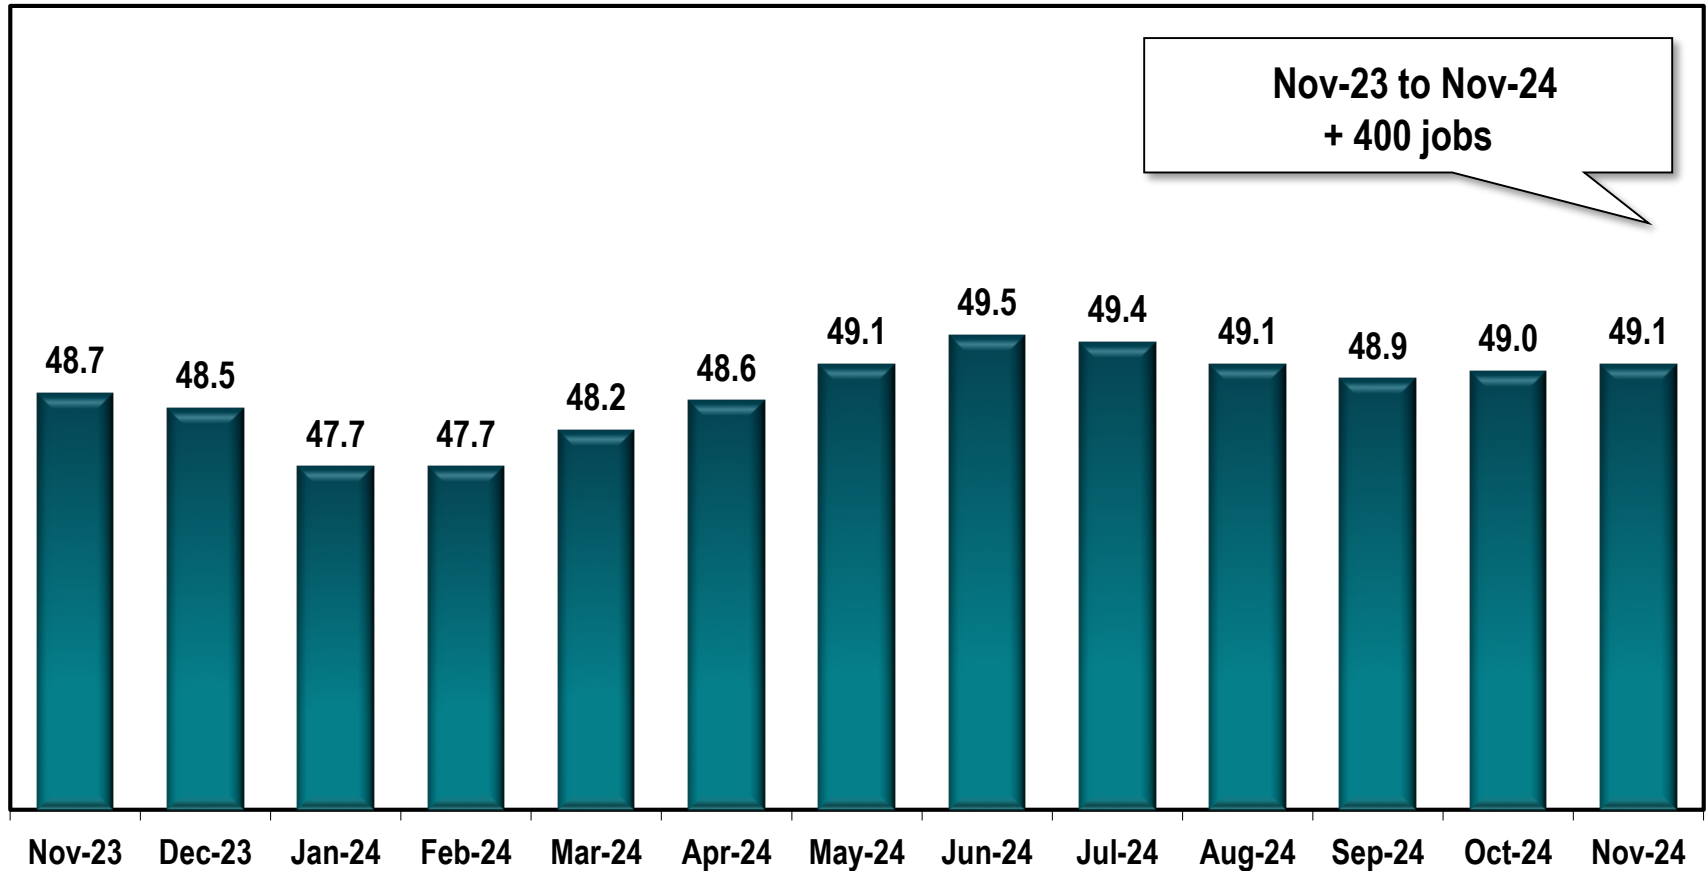

Brunswick MSA Employment

(In Thousands)

Note: Brunswick MSA includes Brantley, Glynn, and McIntosh counties.

Source: Georgia Department of Labor - Bruce Thompson, Commissioner