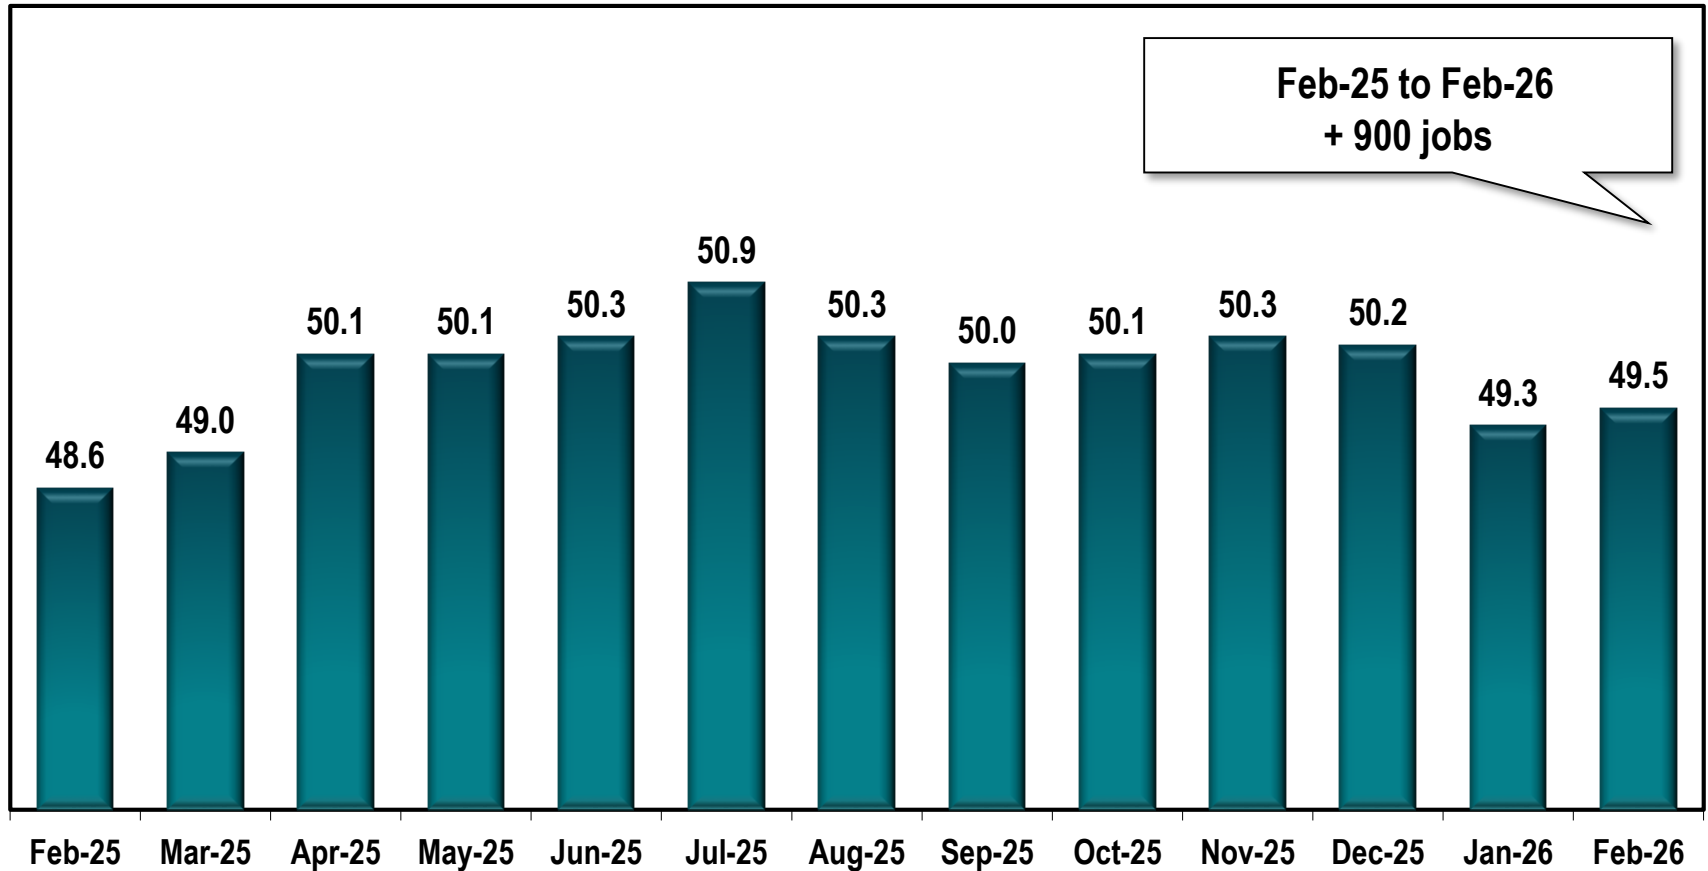

Brunswick- St. Simons MSA Employment (In Thousands)

Note: Brunswick MSA includes Brantley, Glynn, and McIntosh counties.

Source: Georgia Department of Labor - Bárbara Rivera Holmes, Commissioner