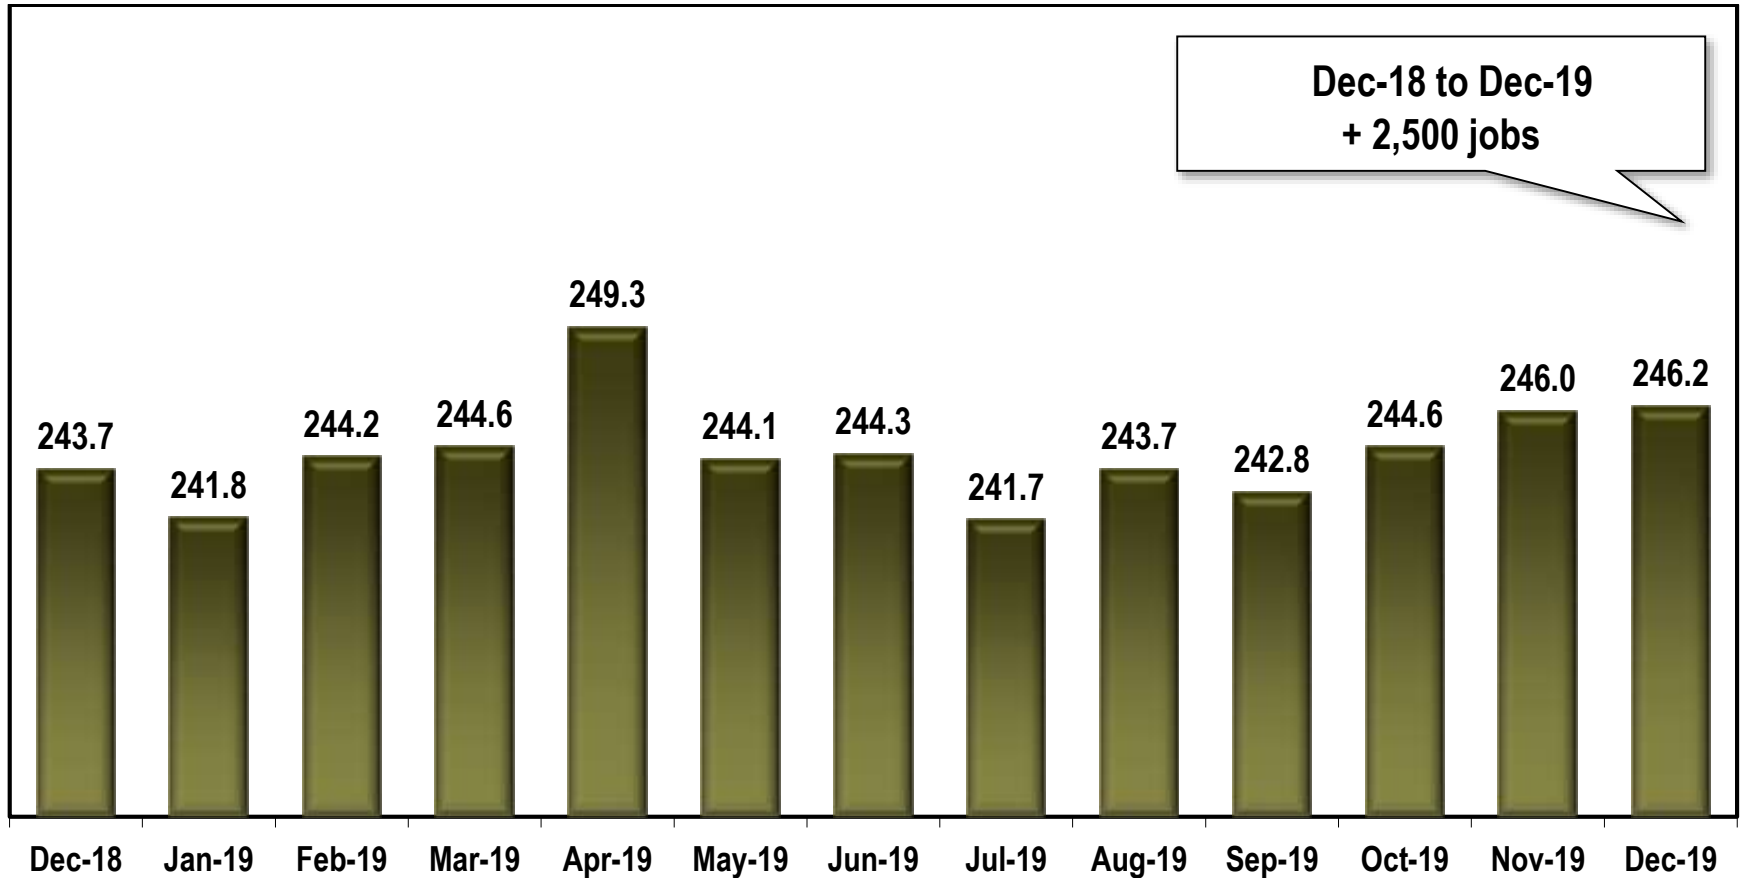

# Augusta-Richmond MSA Employment

(In Thousands)

Note: Augusta-Richmond County MSA includes Burke, Columbia, Lincoln, McDuffie and Richmond and Aiken and Edgefield (South Carolina) counties

Source: Georgia Department of Labor - Mark Butler, Commissioner