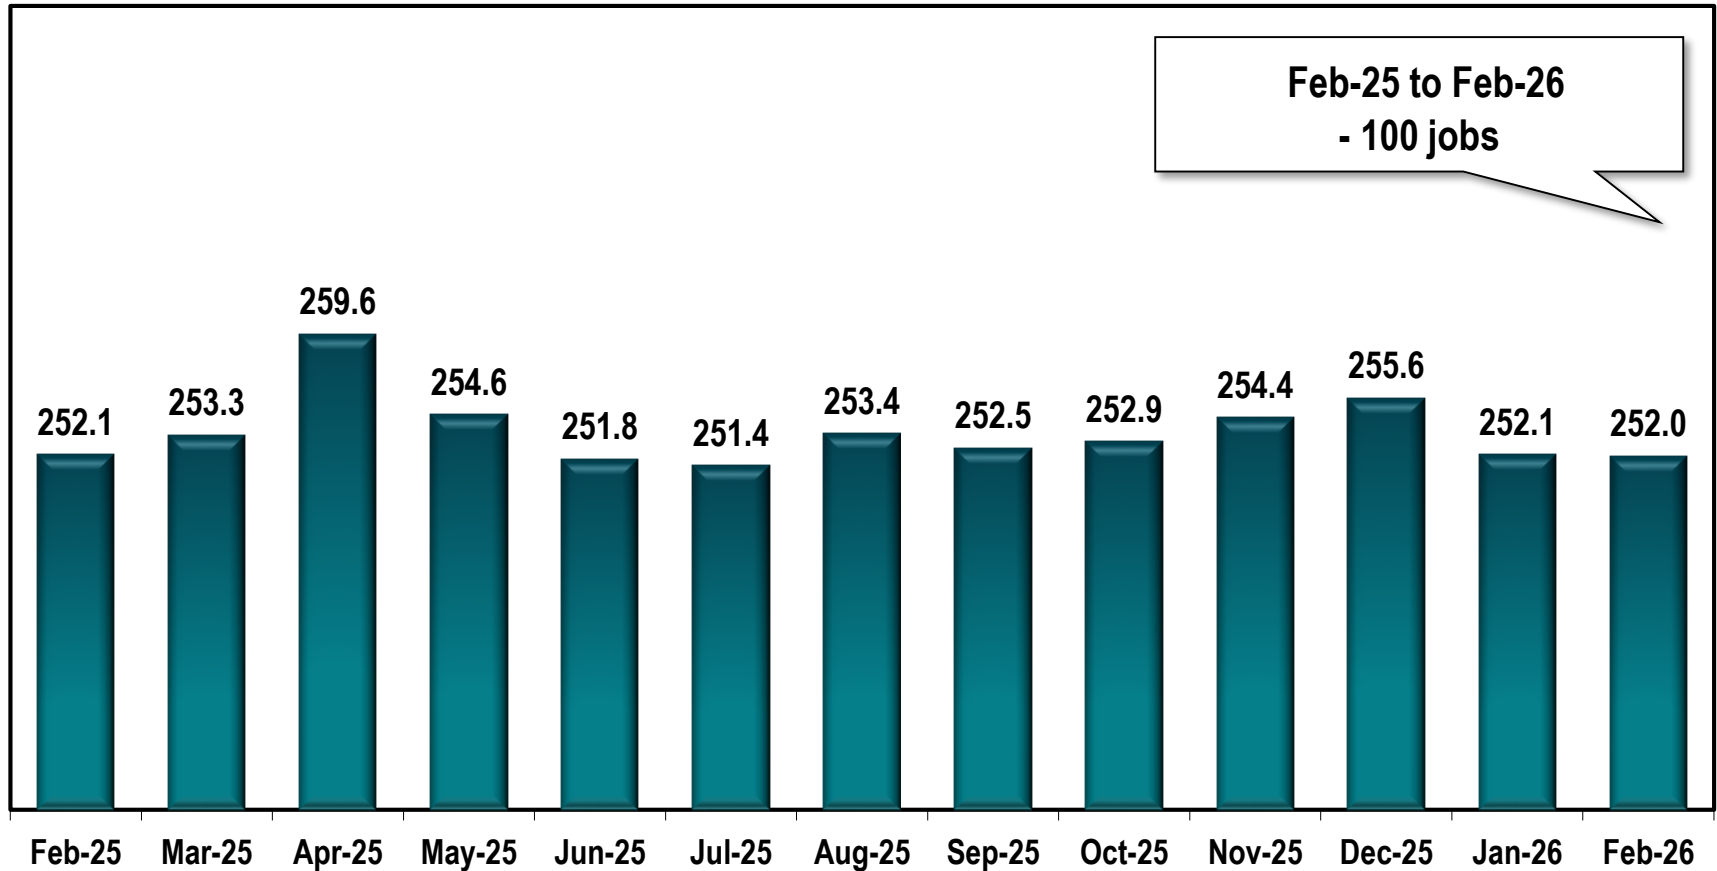

Augusta-Richmond MSA Employment

(In Thousands)

Note: Augusta-Richmond County MSA includes Burke, Columbia, Lincoln, McDuffie and Richmond and Aiken and Edgefield (South Carolina) counties

Source: Georgia Department of Labor - Bárbara Rivera Holmes, Commissioner