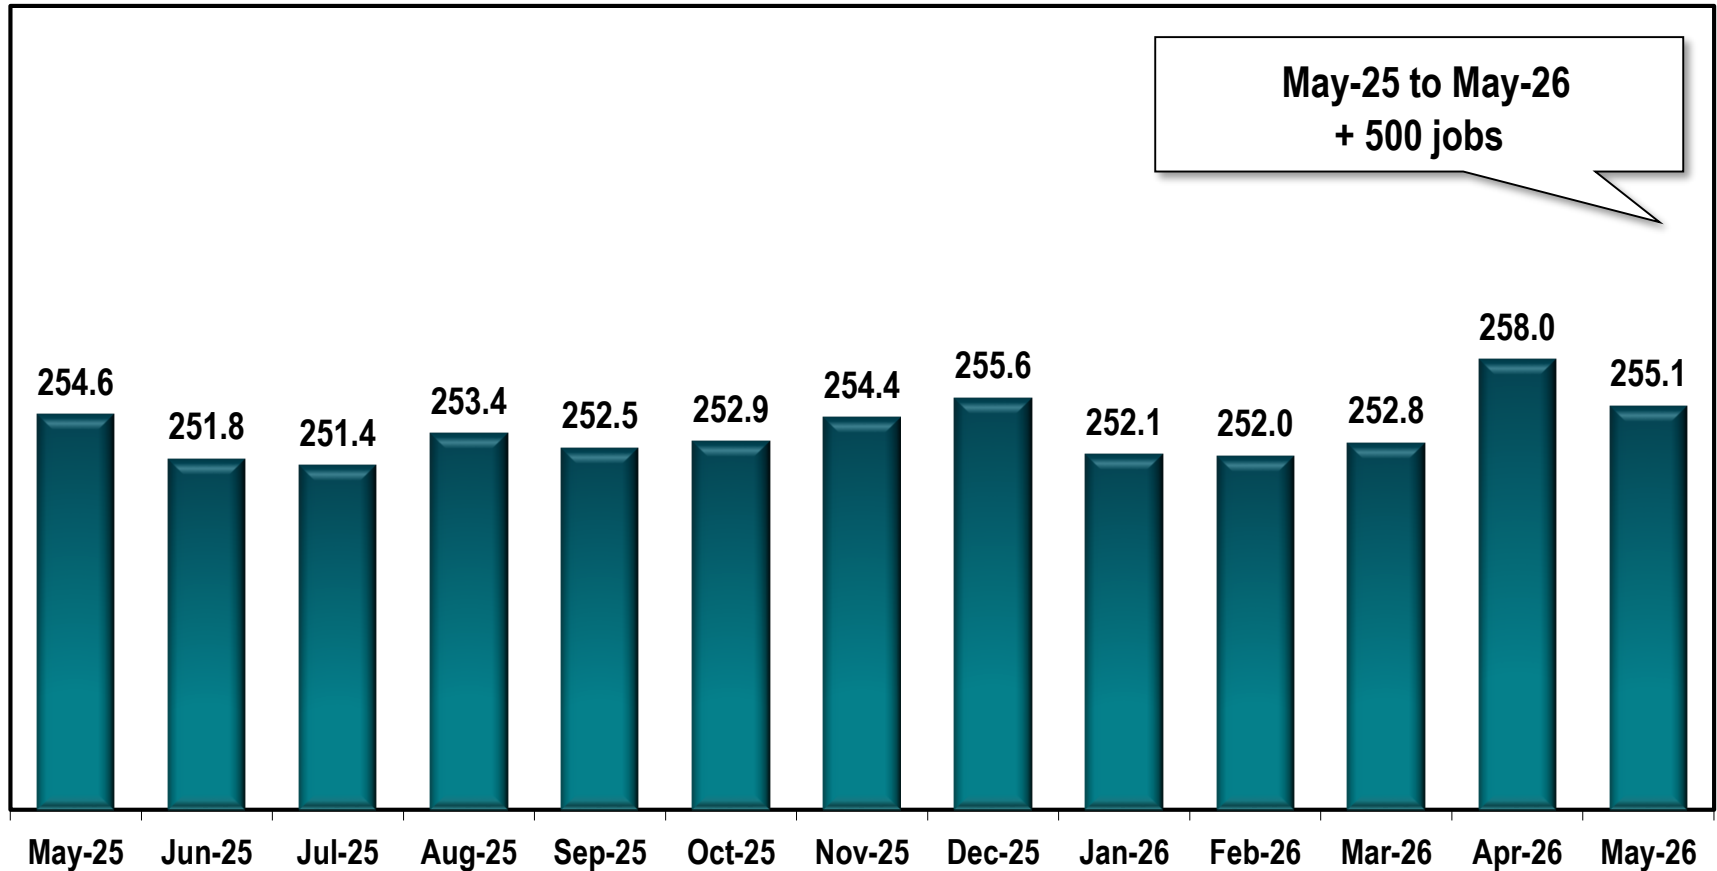

Augusta-Richmond MSA Employment

(In Thousands)

Note: Augusta-Richmond County MSA includes Burke, Columbia, Lincoln, McDuffie and Richmond and Aiken and Edgefield (South Carolina) counties

Source: Georgia Department of Labor - Bárbara Rivera Holmes, Commissioner