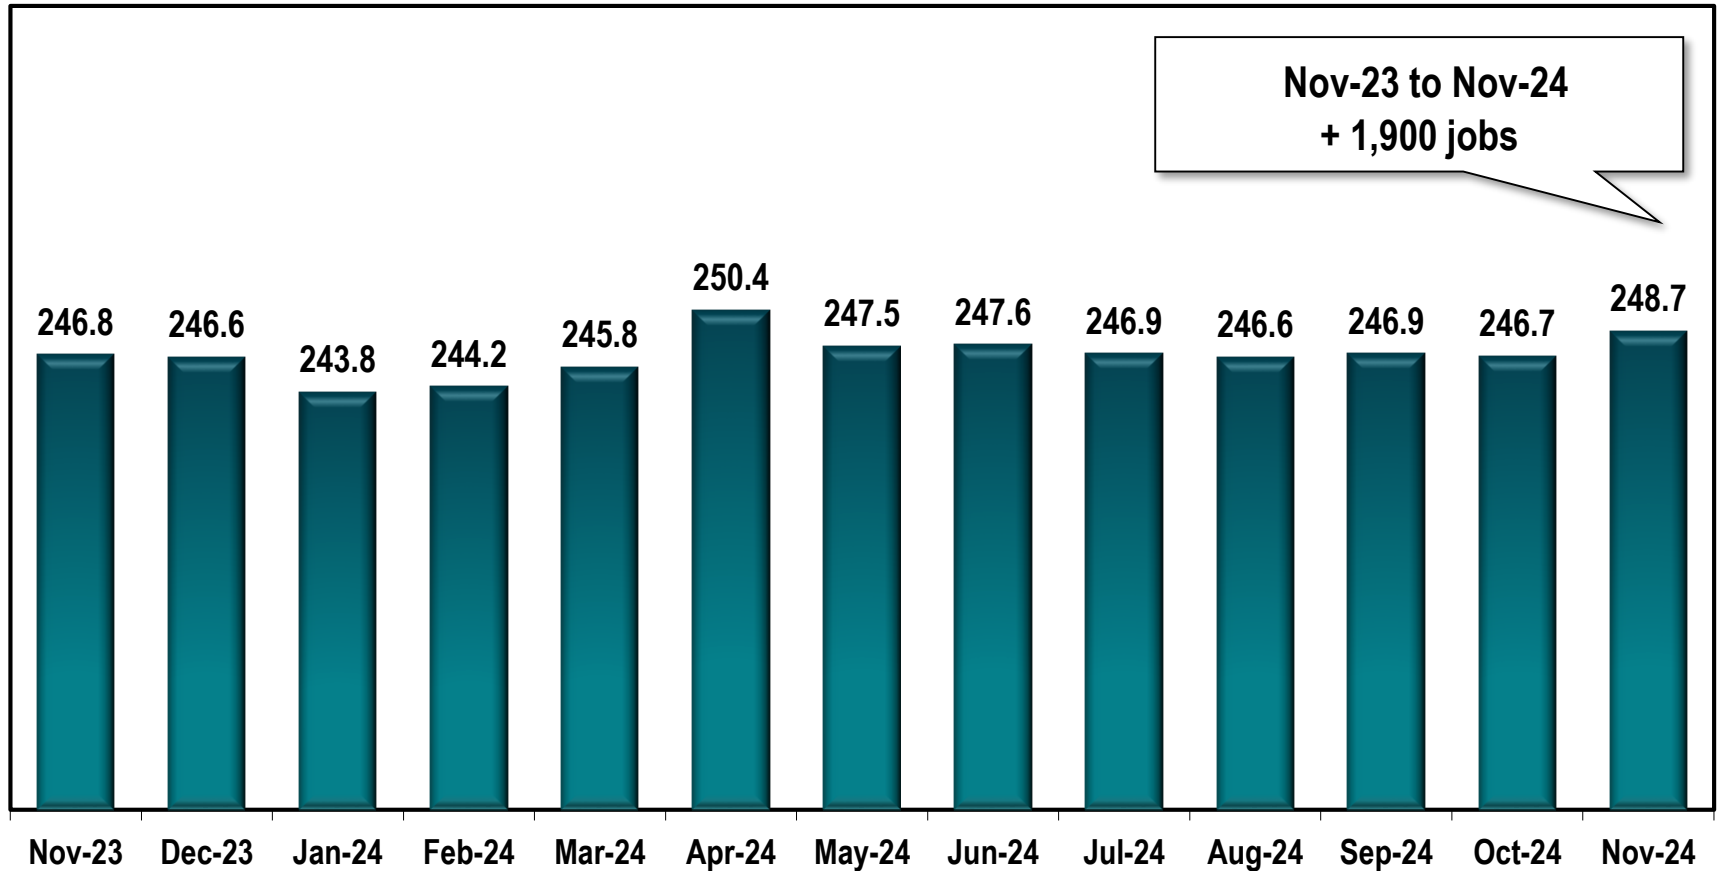

Augusta-Richmond MSA Employment

(In Thousands)

Note: Augusta-Richmond County MSA includes Burke, Columbia, Lincoln, McDuffie and Richmond and Aiken and Edgefield (South Carolina) counties

Source: Georgia Department of Labor - Bruce Thompson, Commissioner