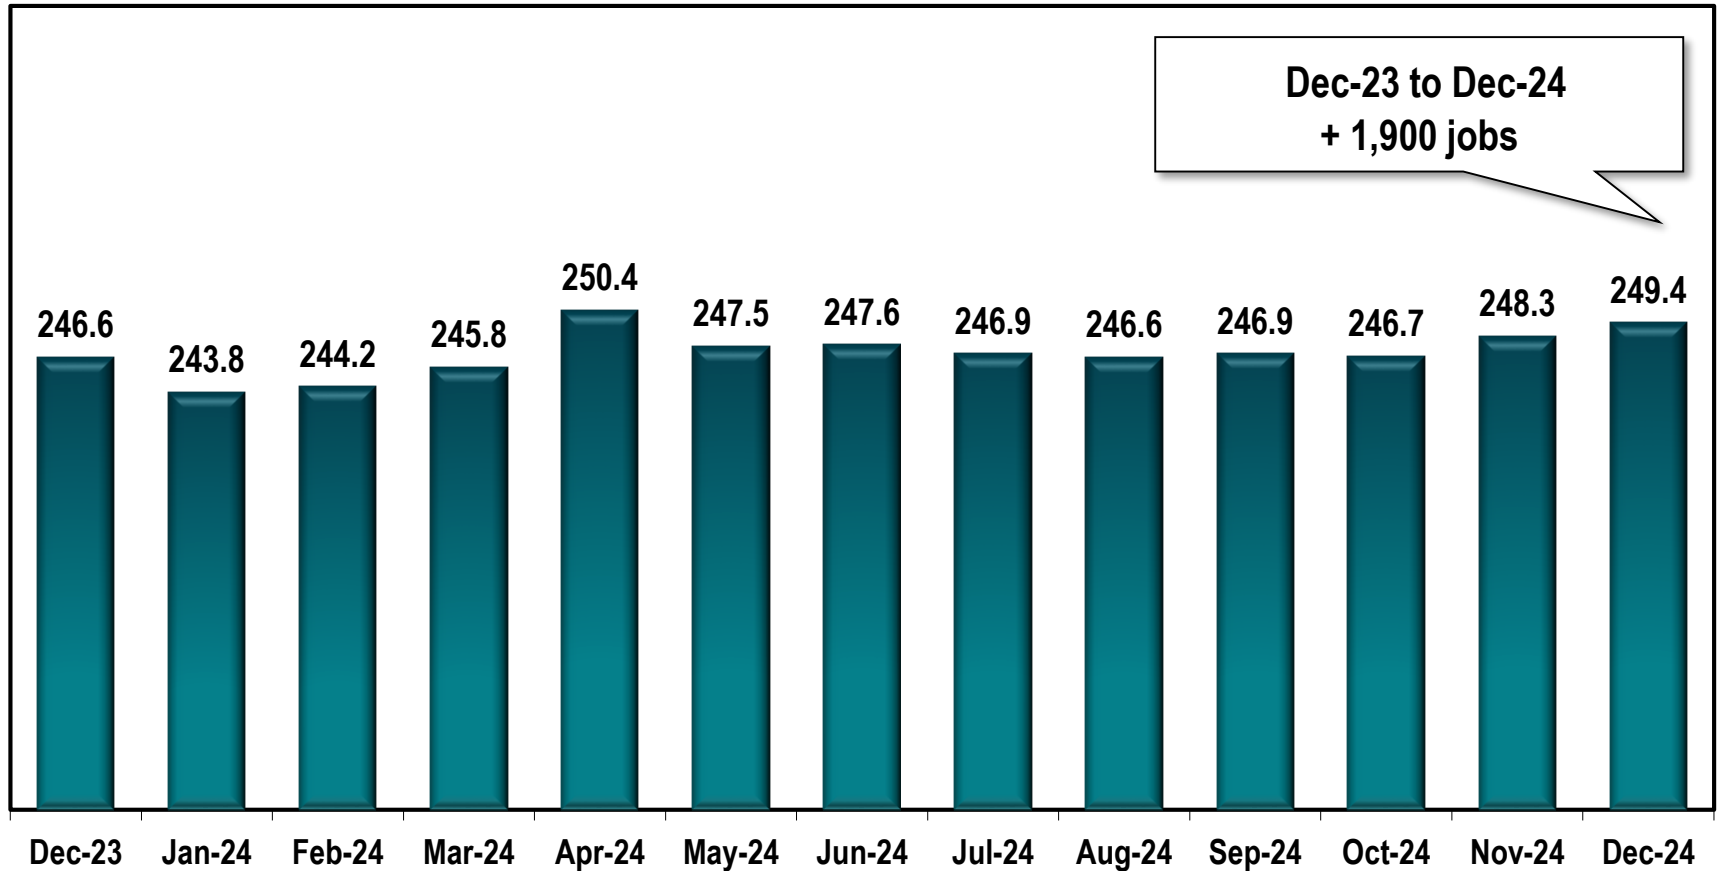

# Augusta-Richmond MSA Employment (In Thousands)

Note: Augusta-Richmond County MSA includes Burke, Columbia, Lincoln, McDuffie and Richmond and Aiken and Edgefield (South Carolina) counties

Source: Georgia Department of Labor - Bruce Thompson, Commissioner