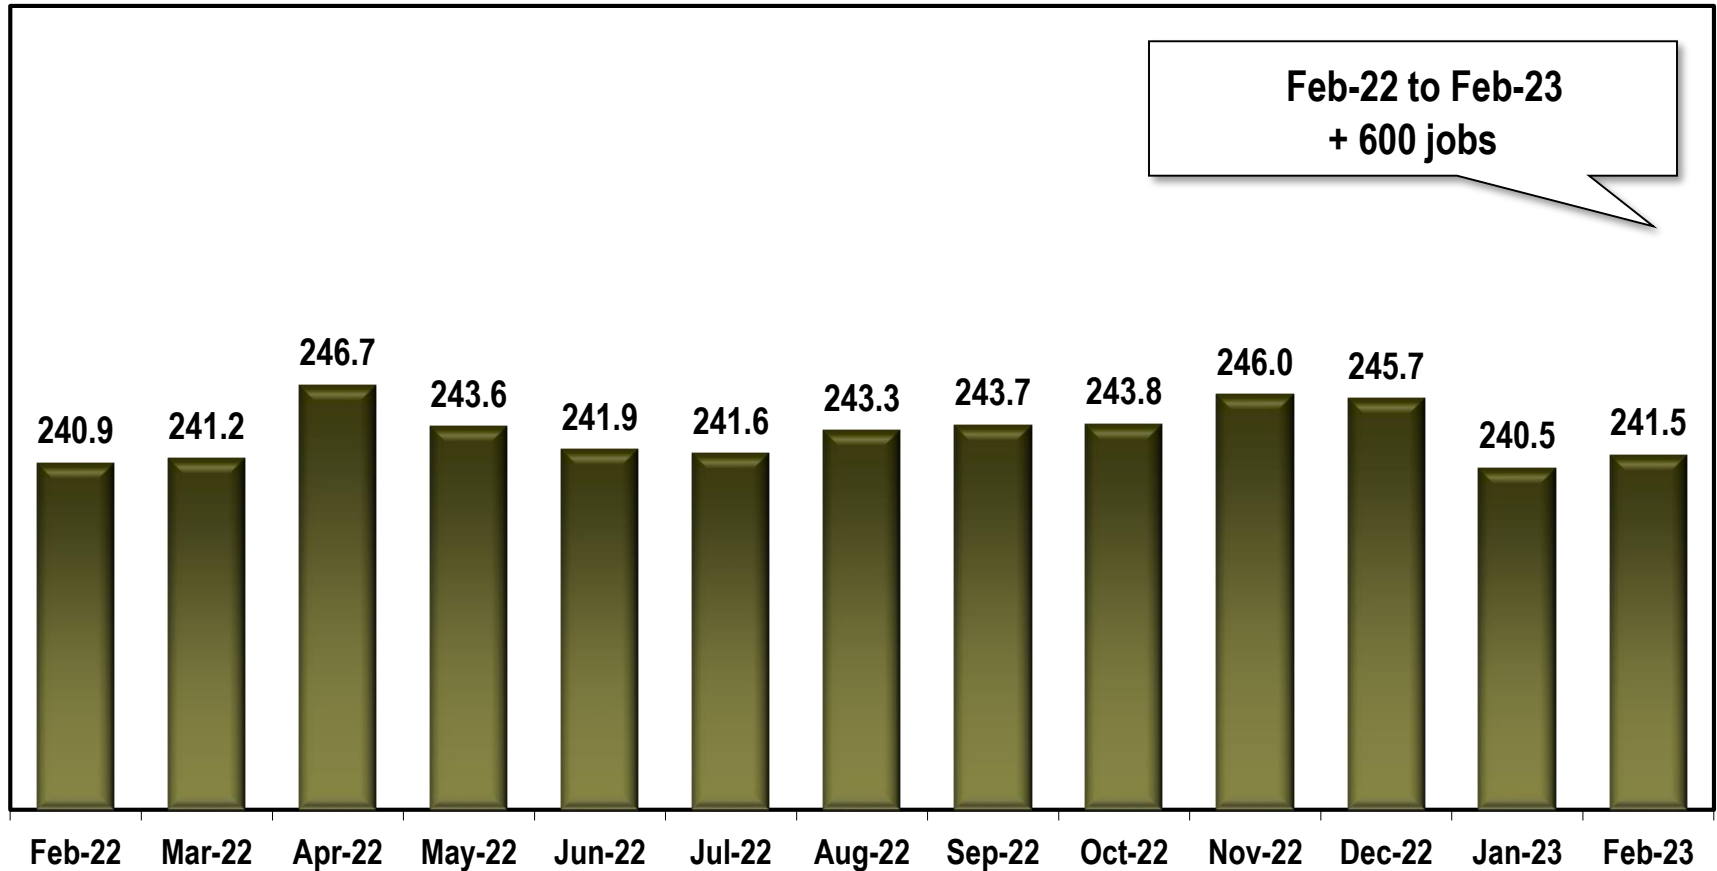

# Augusta-Richmond MSA Employment (In Thousands)

Note: Augusta-Richmond County MSA includes Burke, Columbia, Lincoln, McDuffie and Richmond and Aiken and Edgefield (South Carolina) counties

Source: Georgia Department of Labor - Bruce Thompson, Commissioner