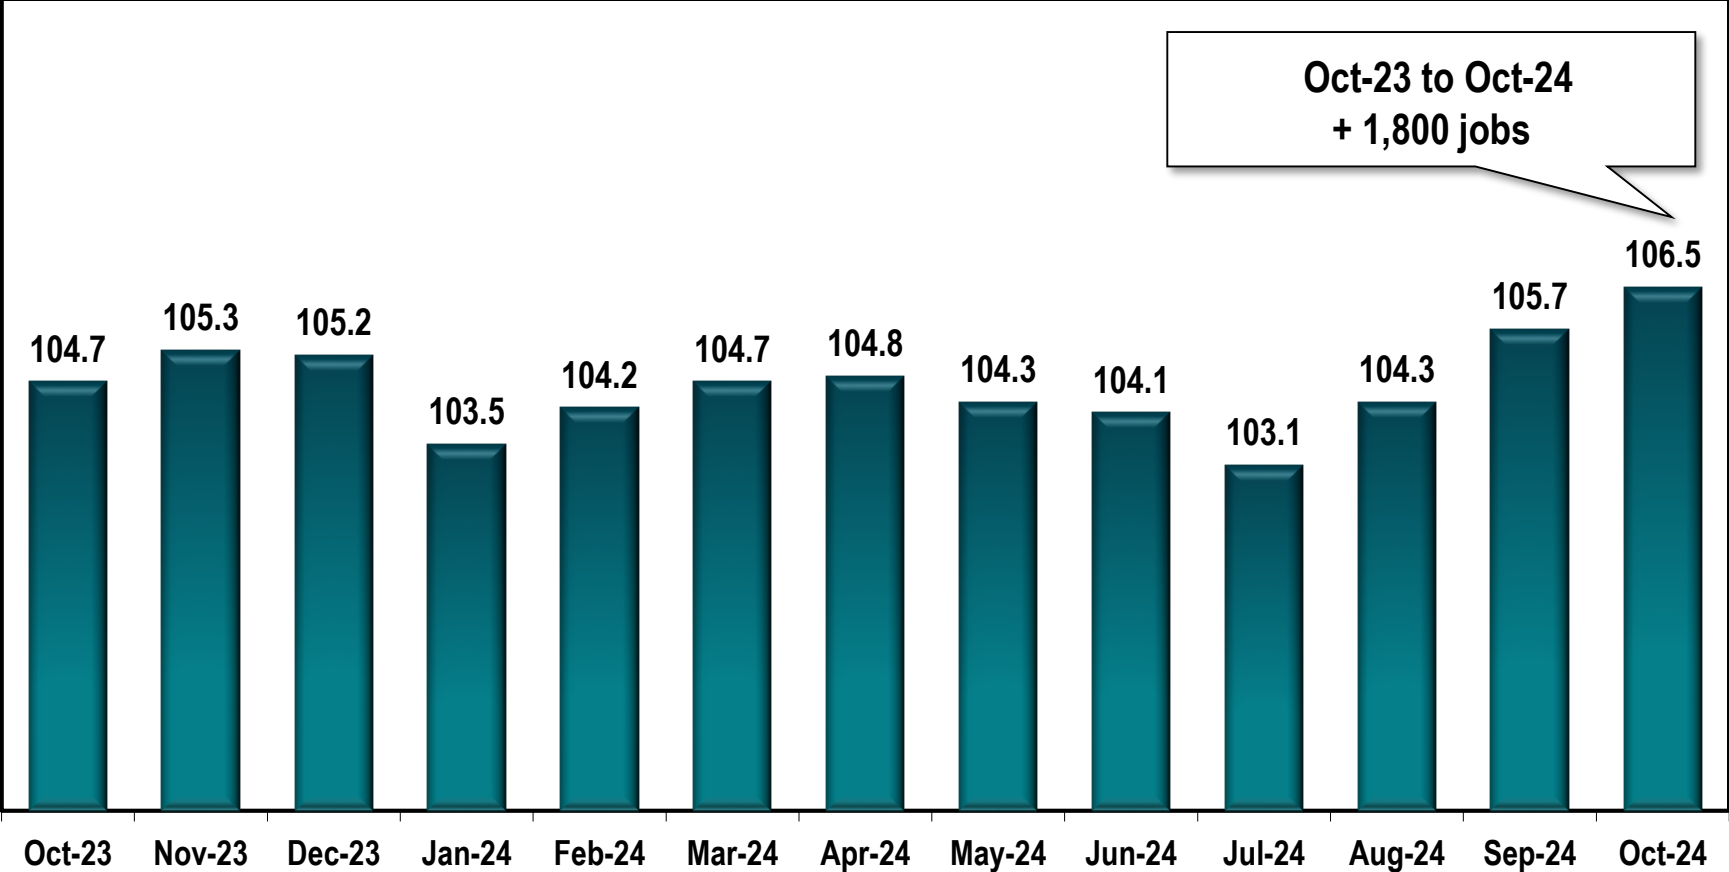

Athens-Clarke MSA Employment

(In Thousands)

Note: Athens-Clarke County MSA includes Clarke, Madison, Oconee and Oglethorpe counties.

Source: Georgia Department of Labor - Bruce Thompson, Commissioner