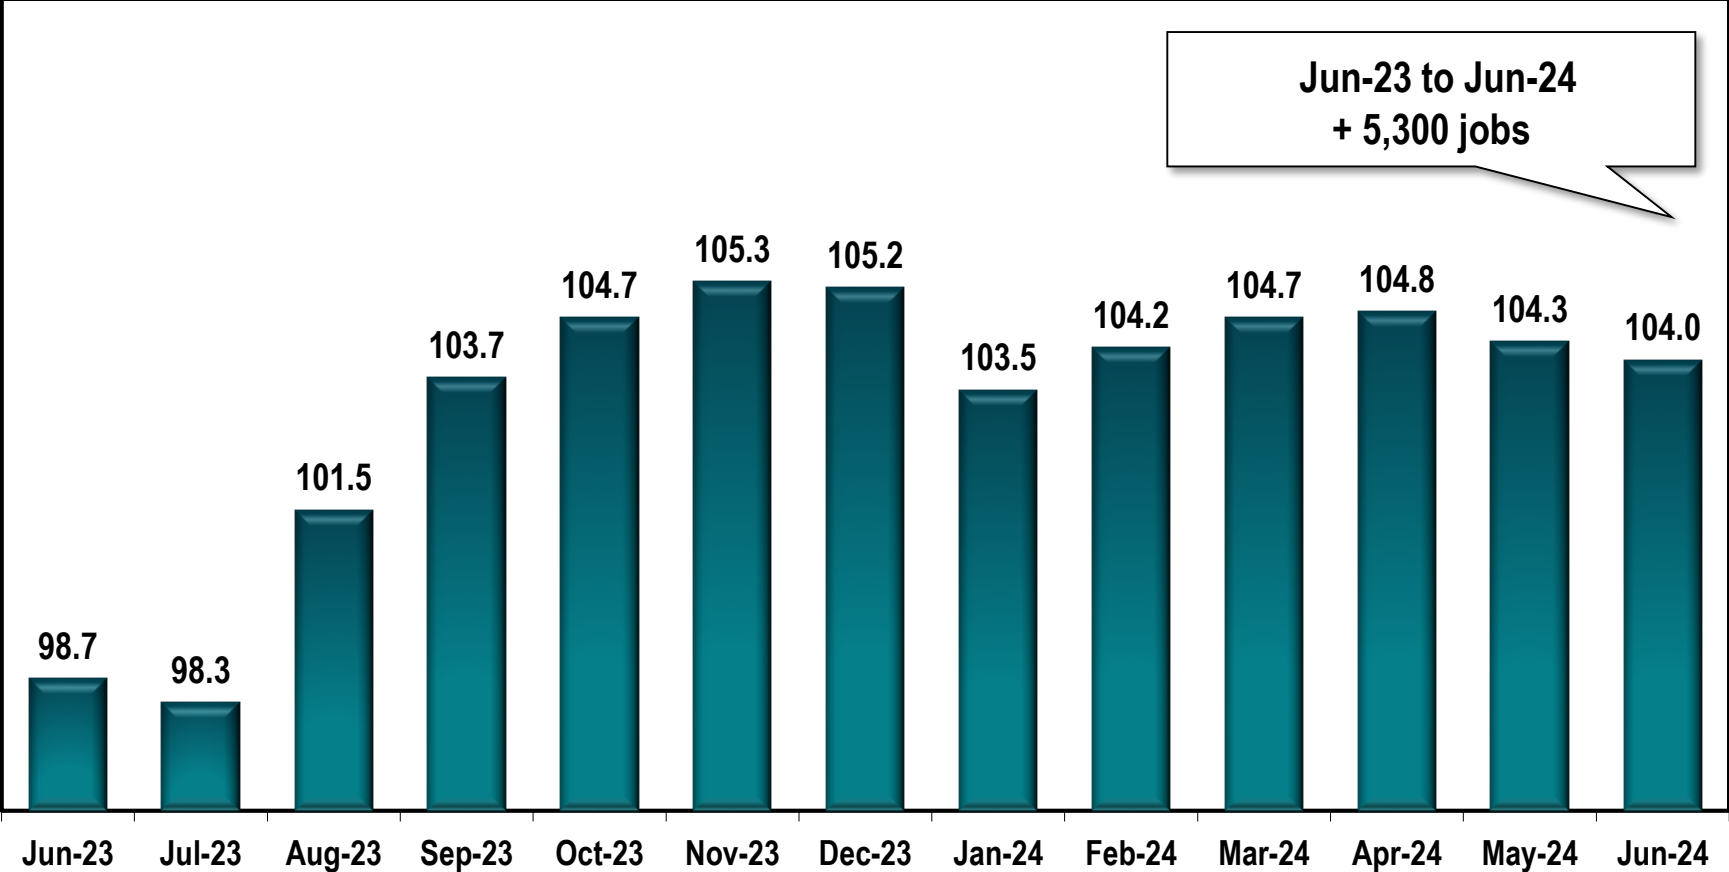

# Athens-Clarke MSA Employment

(In Thousands)

Note: Athens-Clarke County MSA includes Clarke, Madison, Oconee and Oglethorpe counties.

Source: Georgia Department of Labor - Bruce Thompson, Commissioner