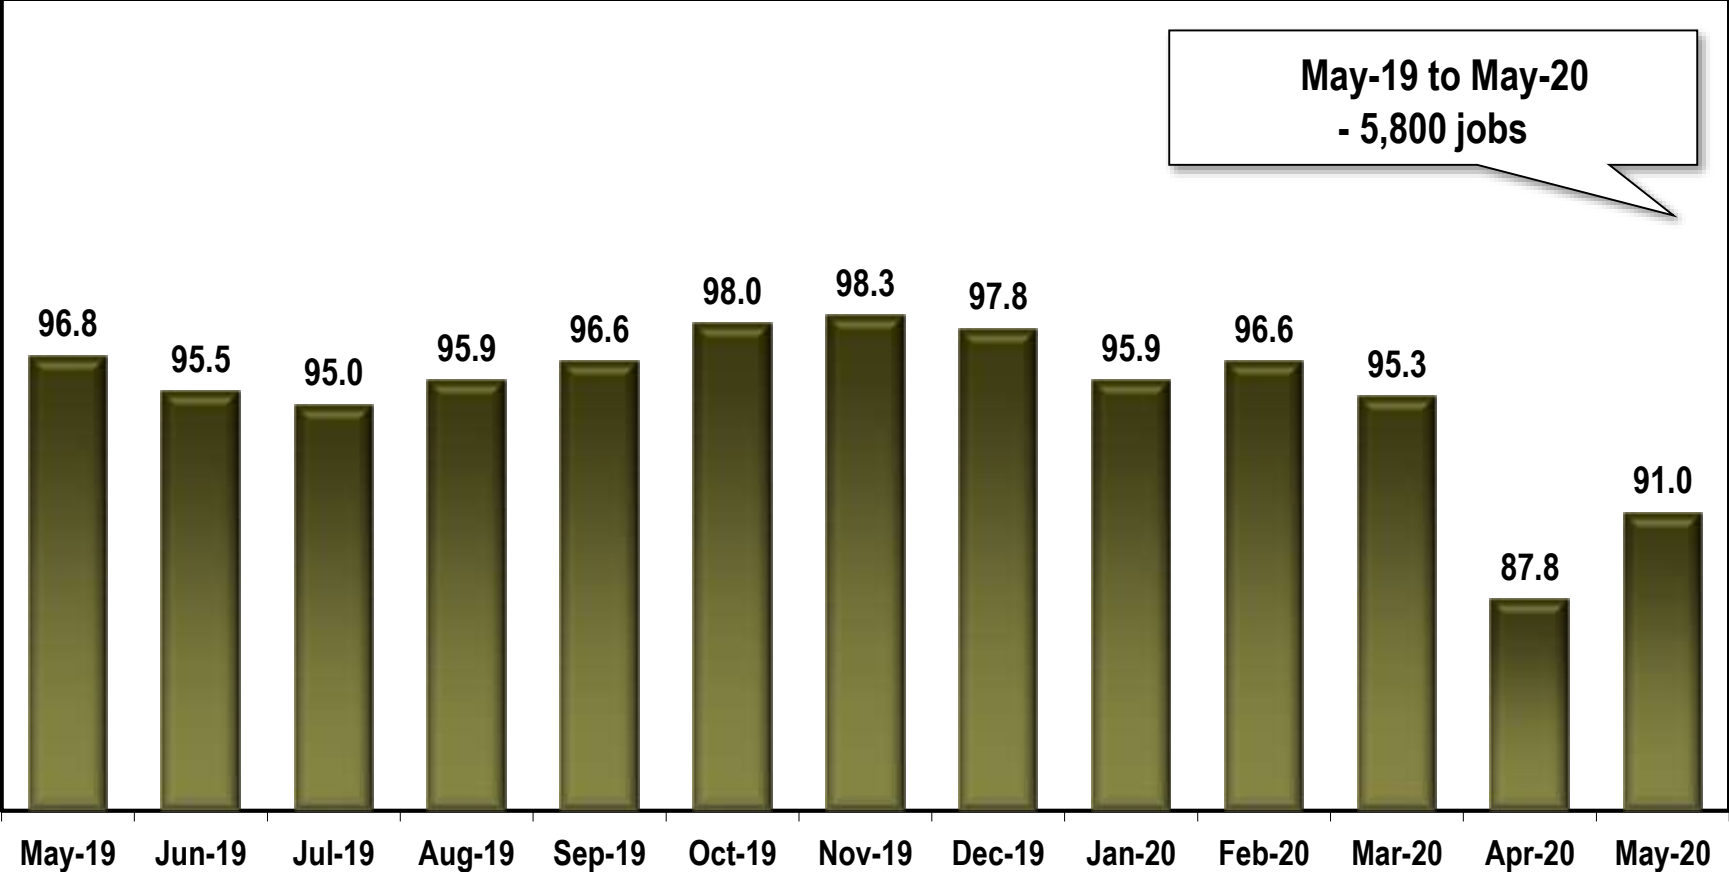

Athens-Clarke MSA Employment

(In Thousands)

Note: Athens-Clarke County MSA includes Clarke, Madison, Oconee and Oglethorpe counties.

Source: Georgia Department of Labor - Mark Butler, Commissioner