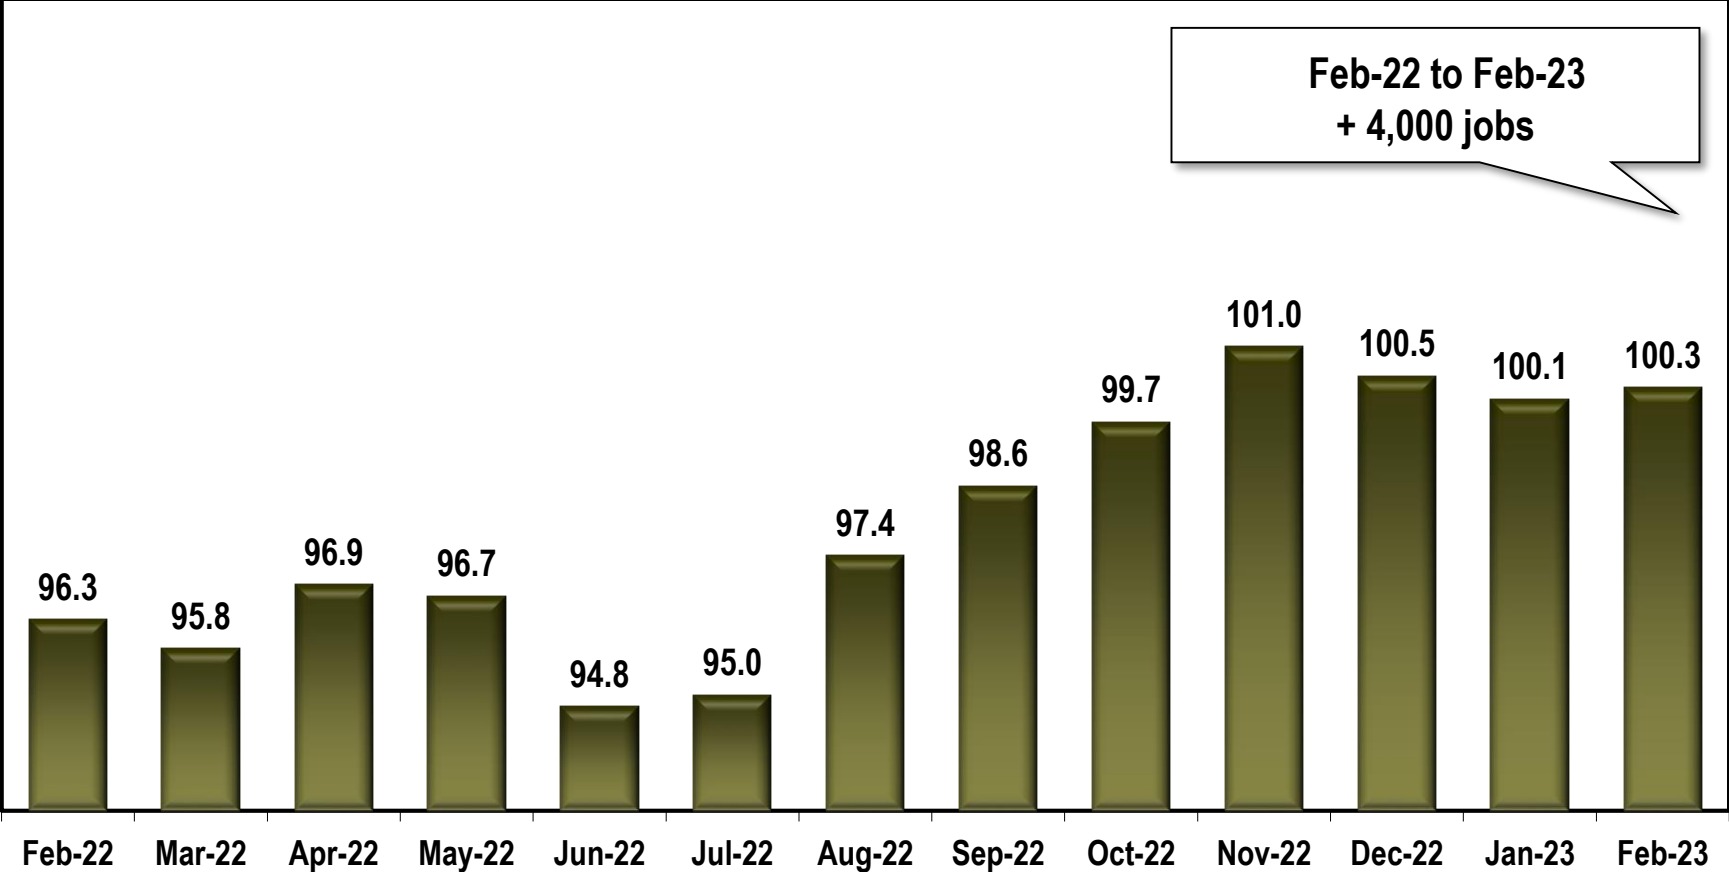

# Athens-Clarke MSA Employment

(In Thousands)

Note: Athens-Clarke County MSA includes Clarke, Madison, Oconee and Oglethorpe counties.

Source: Georgia Department of Labor - Bruce Thompson, Commissioner