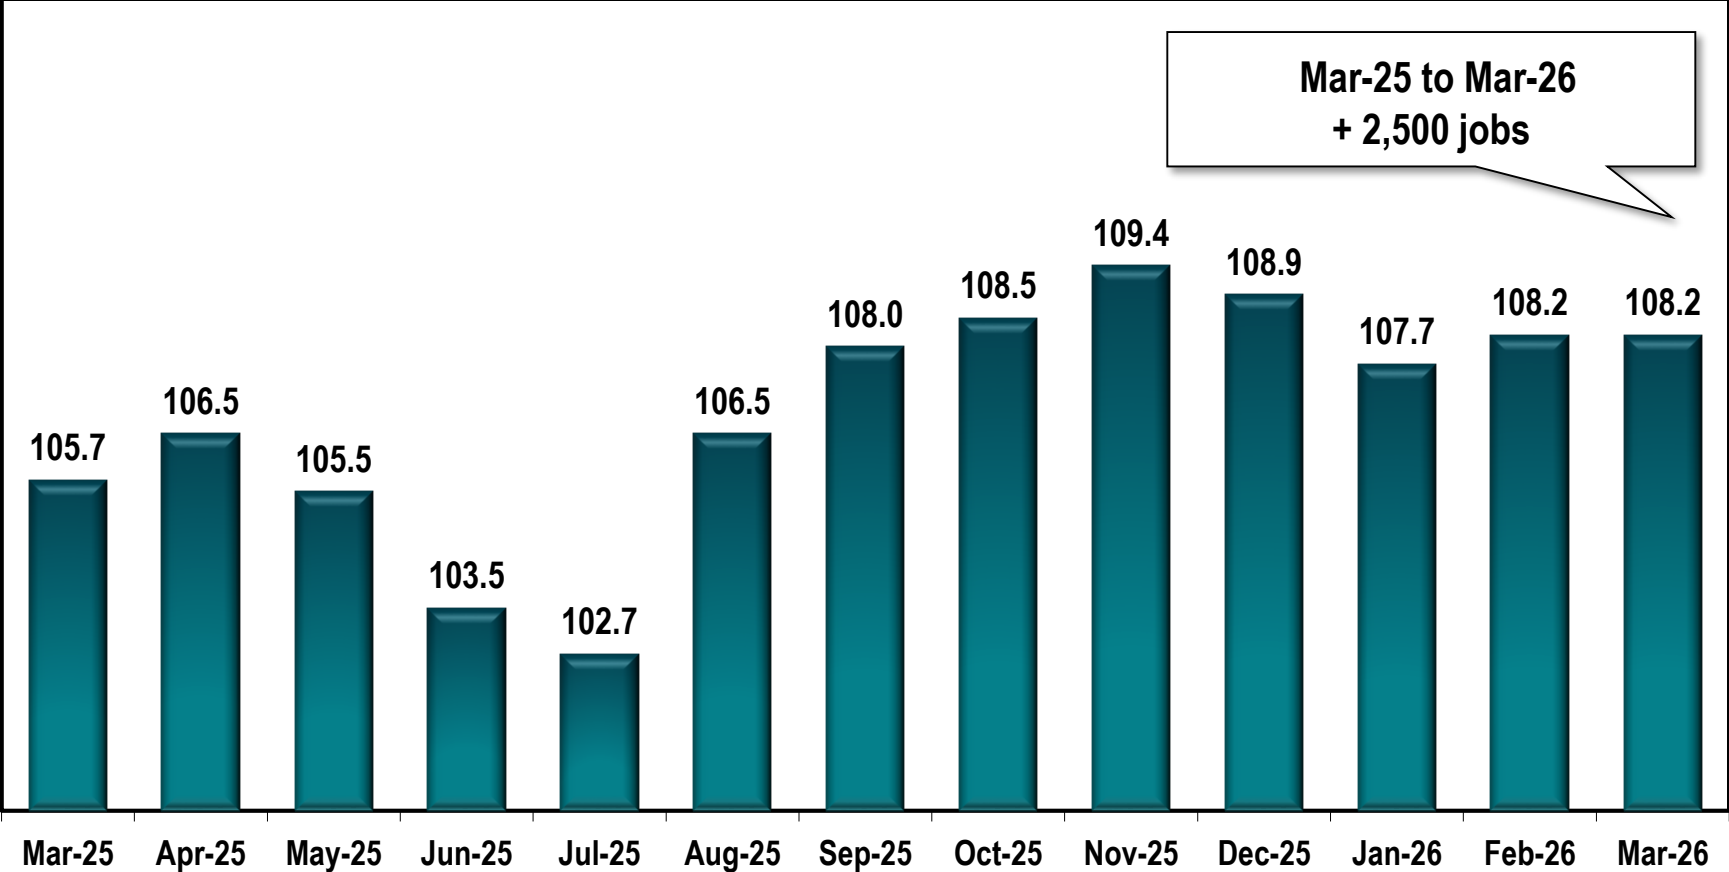

Athens-Clarke MSA Employment

(In Thousands)

Note: Athens-Clarke County MSA includes Clarke, Madison, Oconee and Oglethorpe counties.

Source: Georgia Department of Labor - Bárbara Rivera Holmes, Commissioner