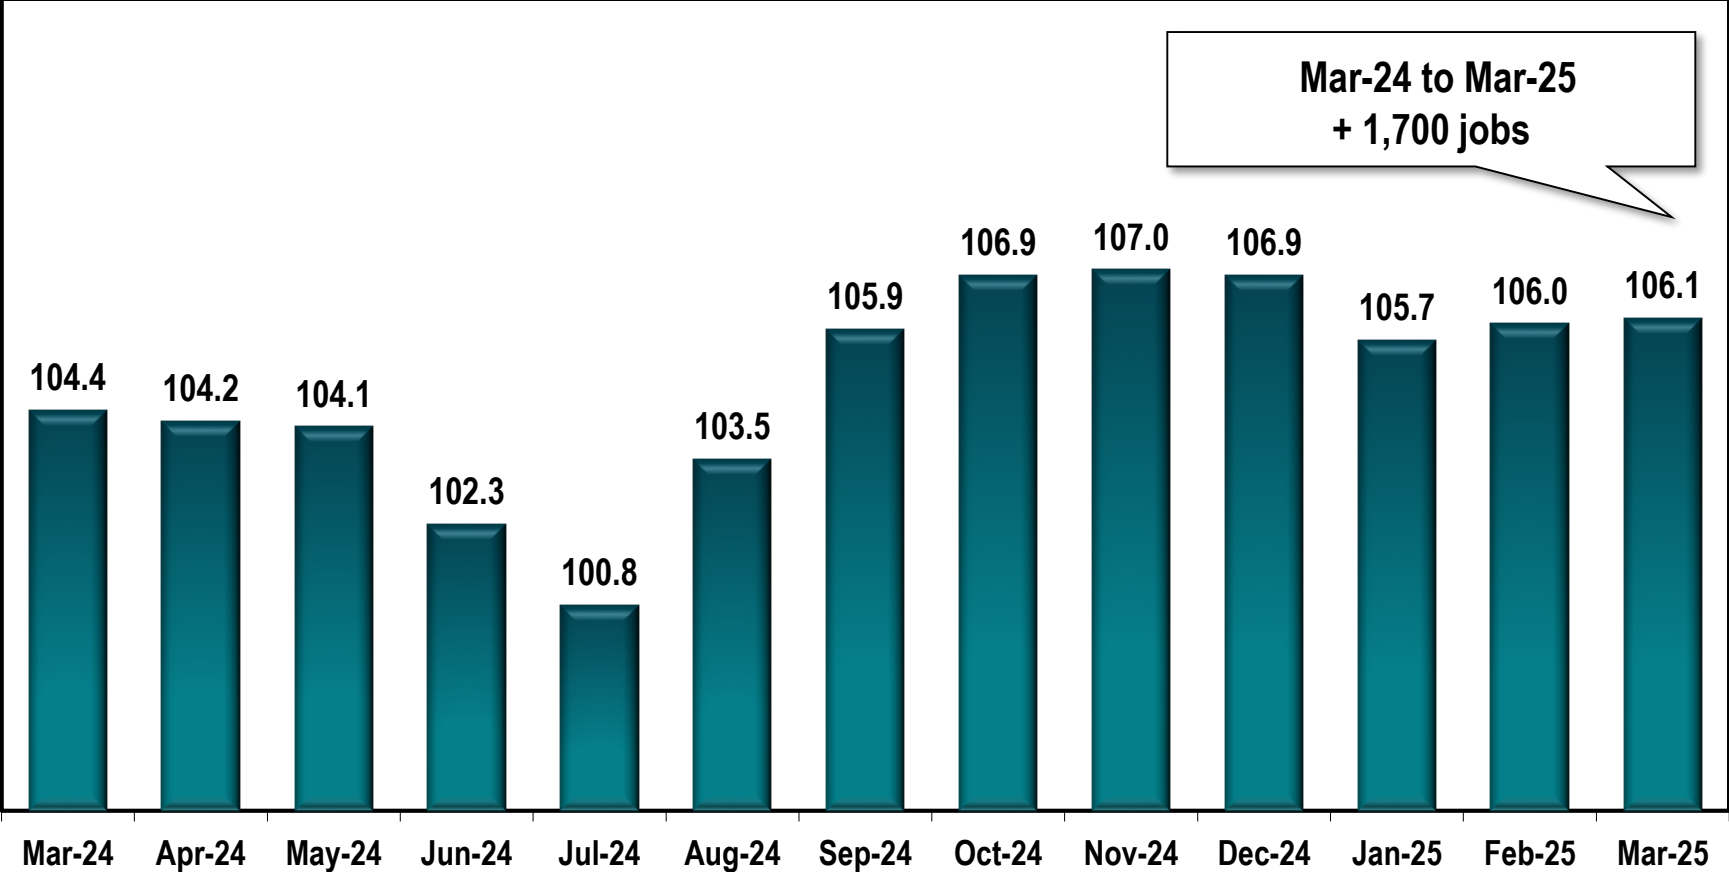

Athens-Clarke MSA Employment

(In Thousands)

Note: Athens-Clarke County MSA includes Clarke, Madison, Oconee and Oglethorpe counties.

Source: Georgia Department of Labor - Bárbara Rivera Holmes, Commissioner