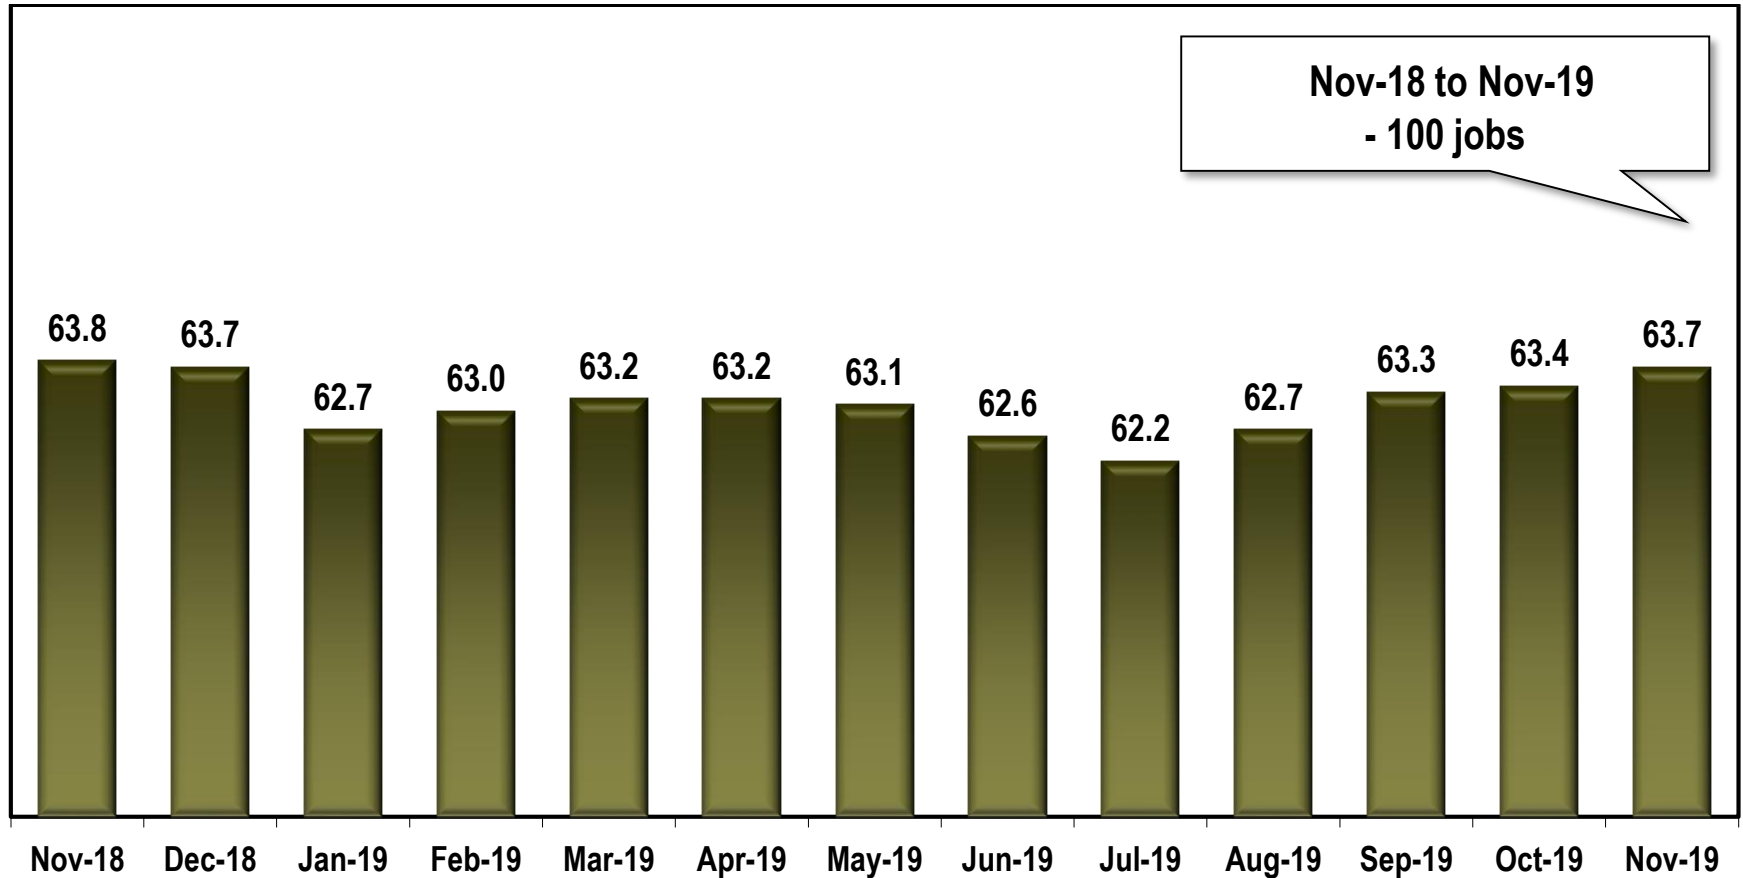

Albany MSA Employment (In Thousands)

Note: Albany MSA includes Baker, Dougherty, Lee, Terrell and Worth counties.

Source: Georgia Department of Labor - Mark Butler, Commissioner