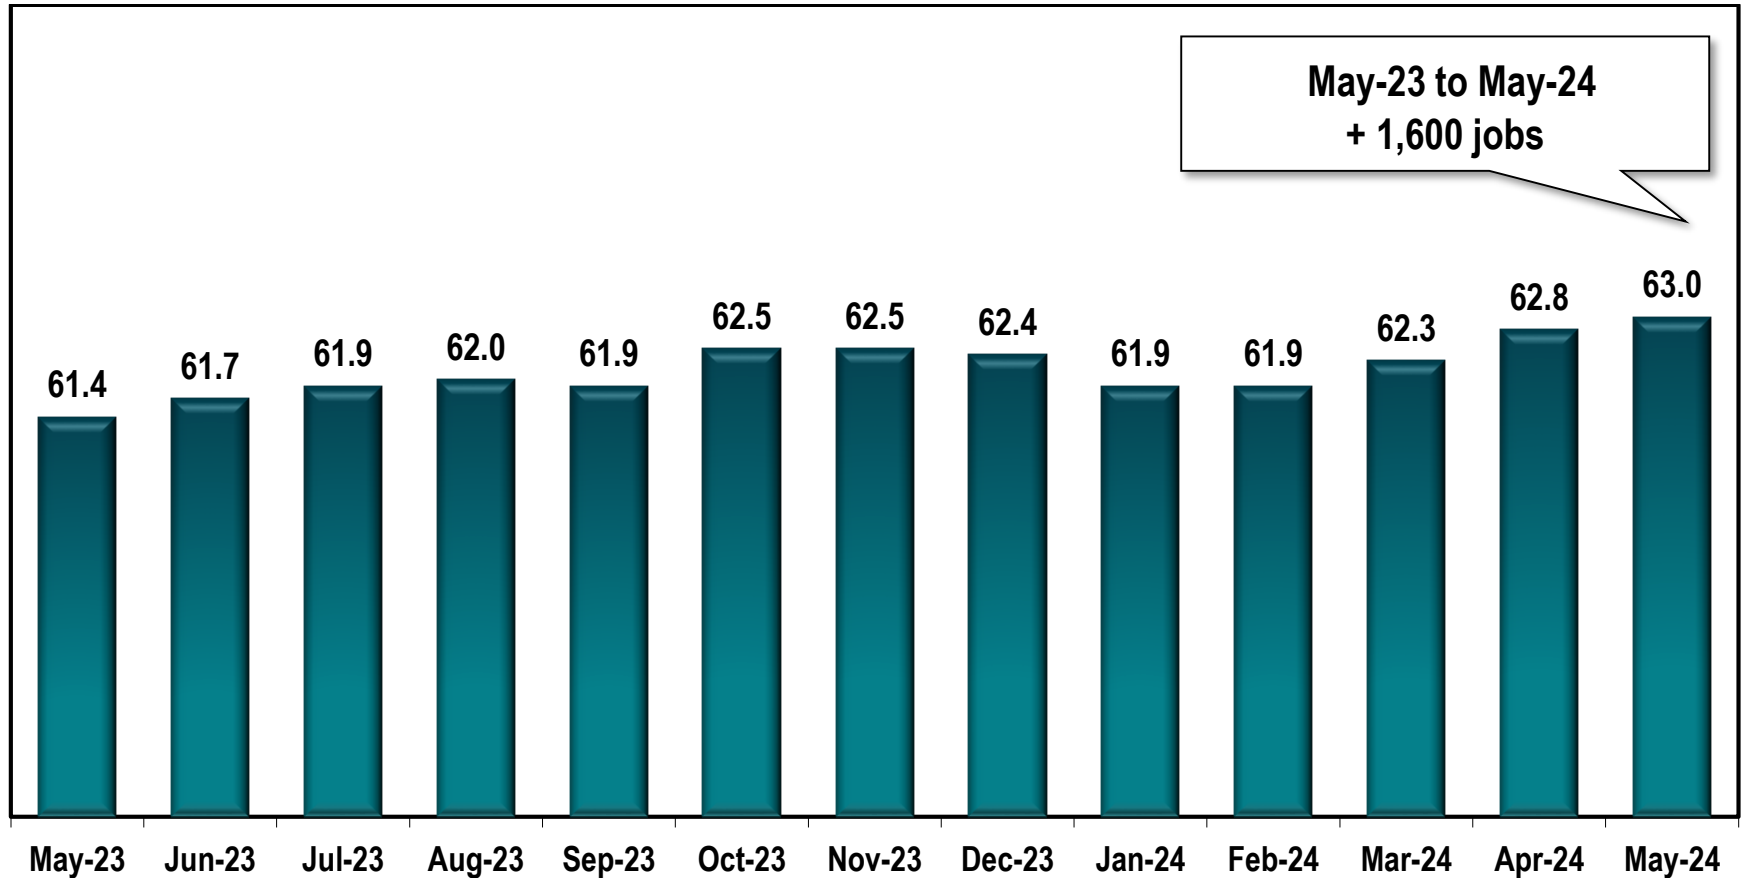

# Albany MSA Employment (In Thousands)

Note: Albany MSA includes Baker, Dougherty, Lee, Terrell and Worth counties.

Source: Georgia Department of Labor - Bruce Thompson, Commissioner