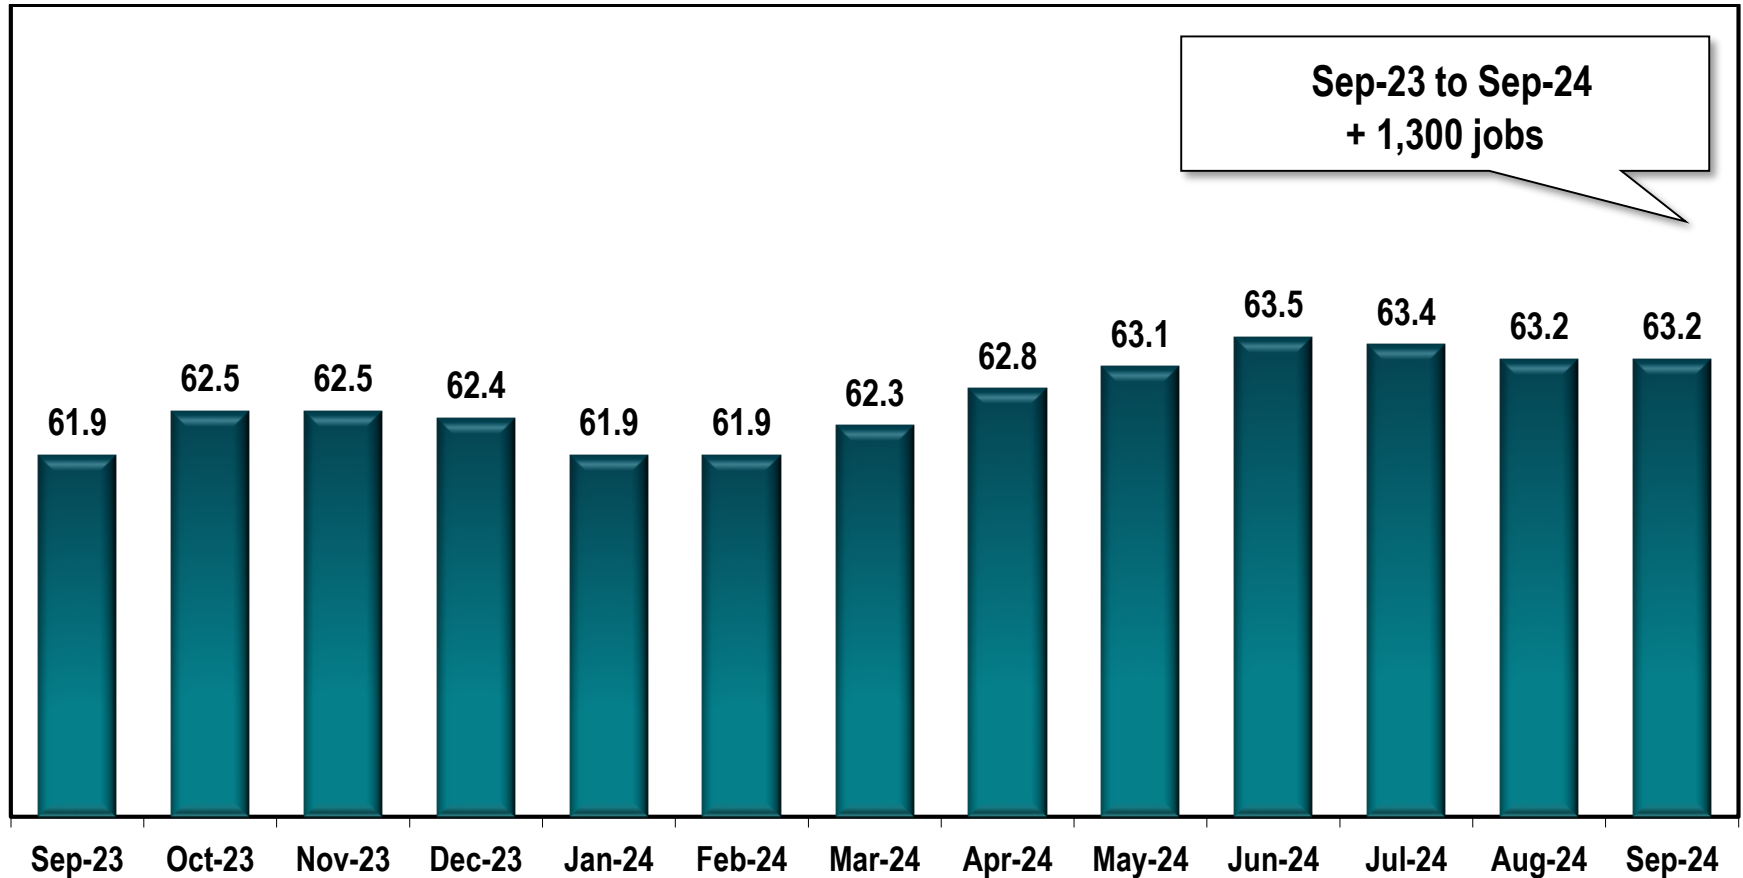

Albany MSA Employment (In Thousands)

Note: Albany MSA includes Baker, Dougherty, Lee, Terrell and Worth counties.

Source: Georgia Department of Labor - Bruce Thompson, Commissioner