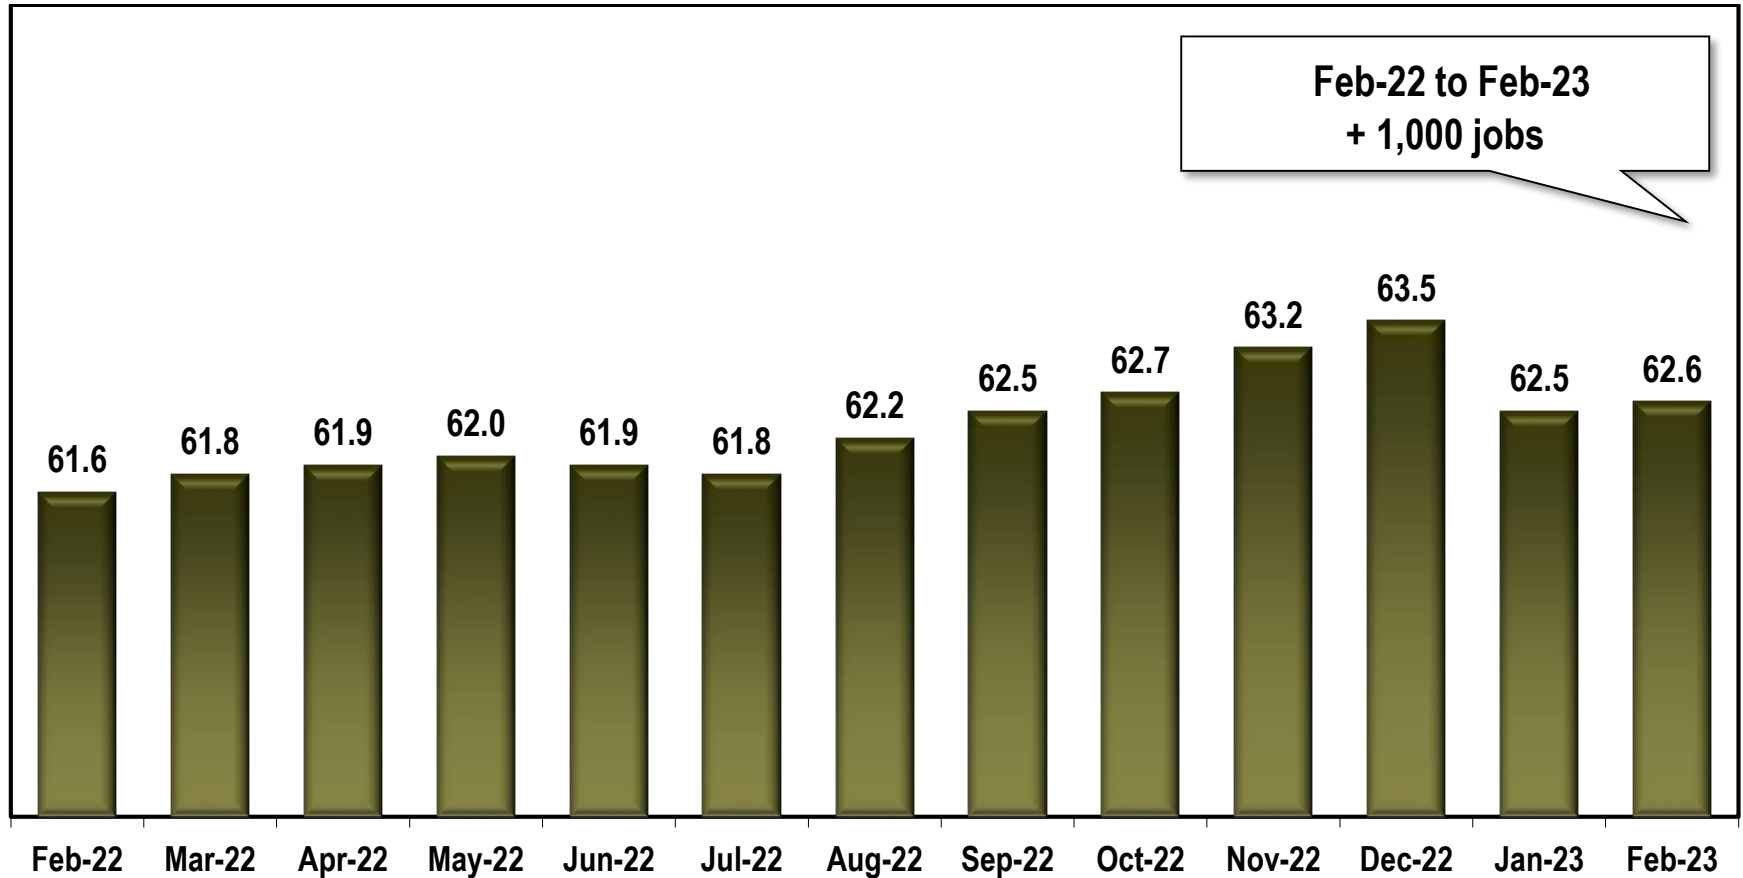

Albany MSA Employment (In Thousands)

Note: Albany MSA includes Baker, Dougherty, Lee, Terrell and Worth counties.

Source: Georgia Department of Labor - Bruce Thompson, Commissioner