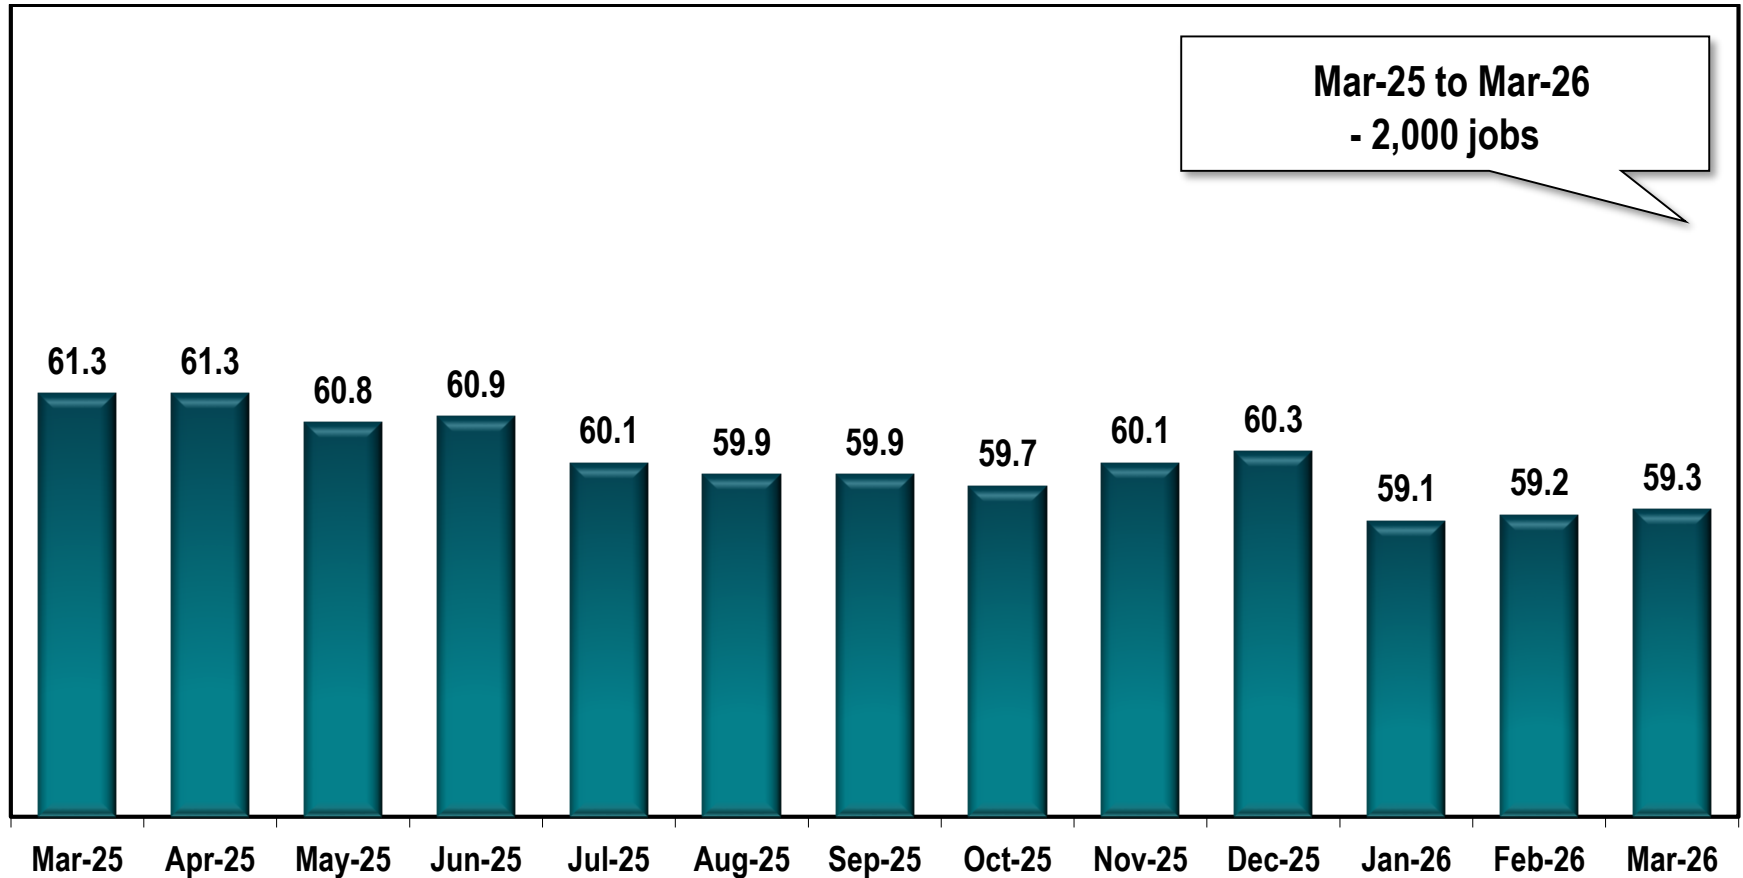

Albany MSA Employment (In Thousands)

Note: Albany MSA includes Dougherty, Lee, Terrell and Worth counties.

Source: Georgia Department of Labor - Bárbara Rivera Holmes, Commissioner