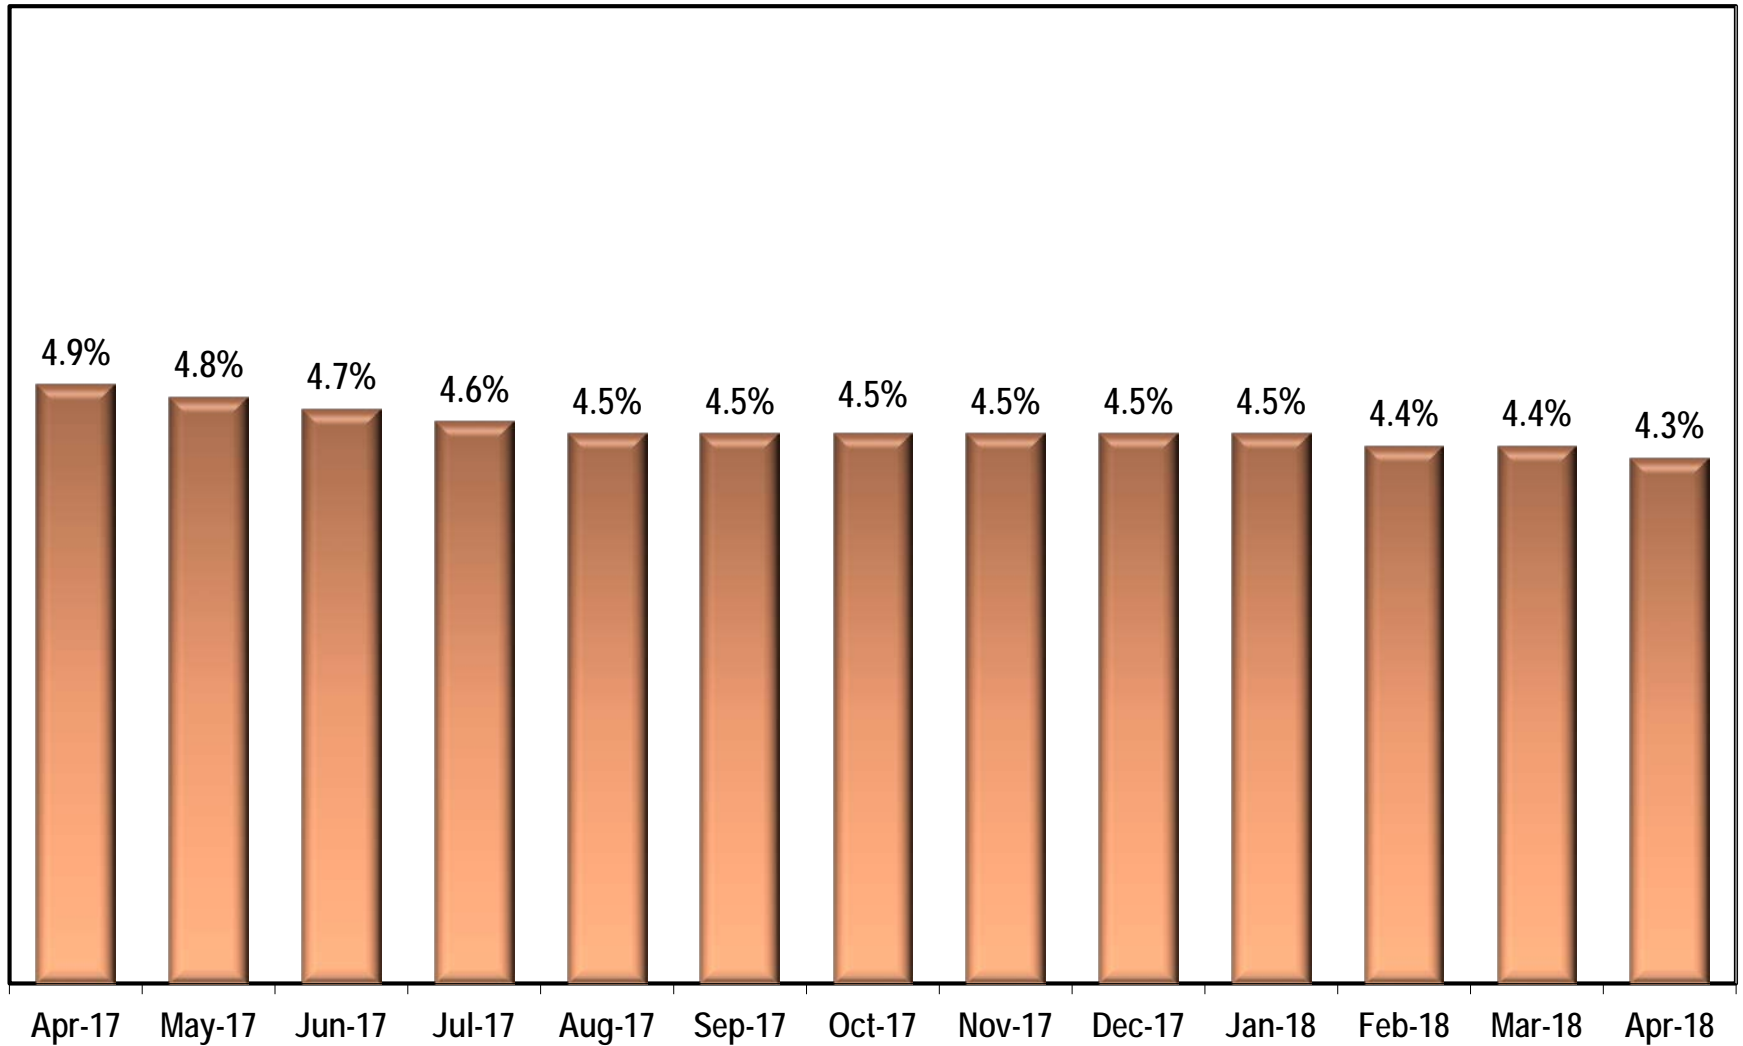

Georgia Unemployment Rate

(Seasonally Adjusted)

Source: Georgia Department of Labor – Mark Butler, Commissioner