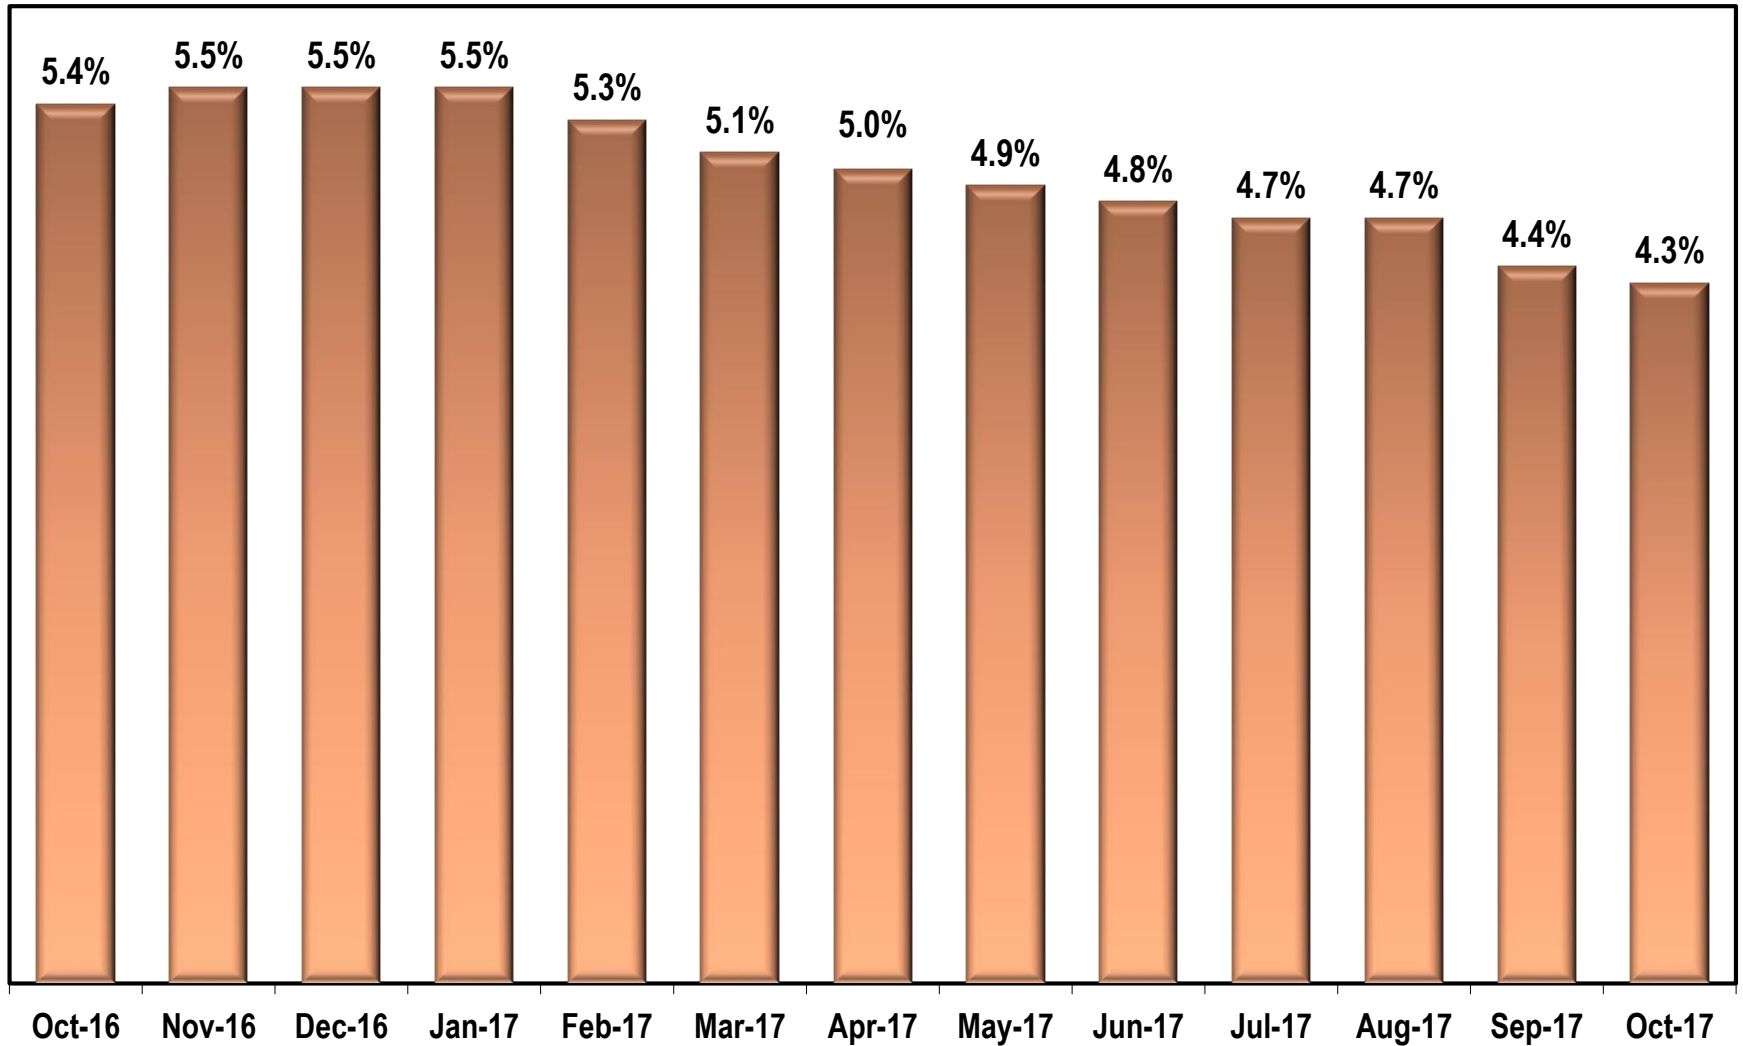

Georgia Unemployment Rate

(Seasonally Adjusted)

Source: Georgia Department of Labor – Mark Butler, Commissioner