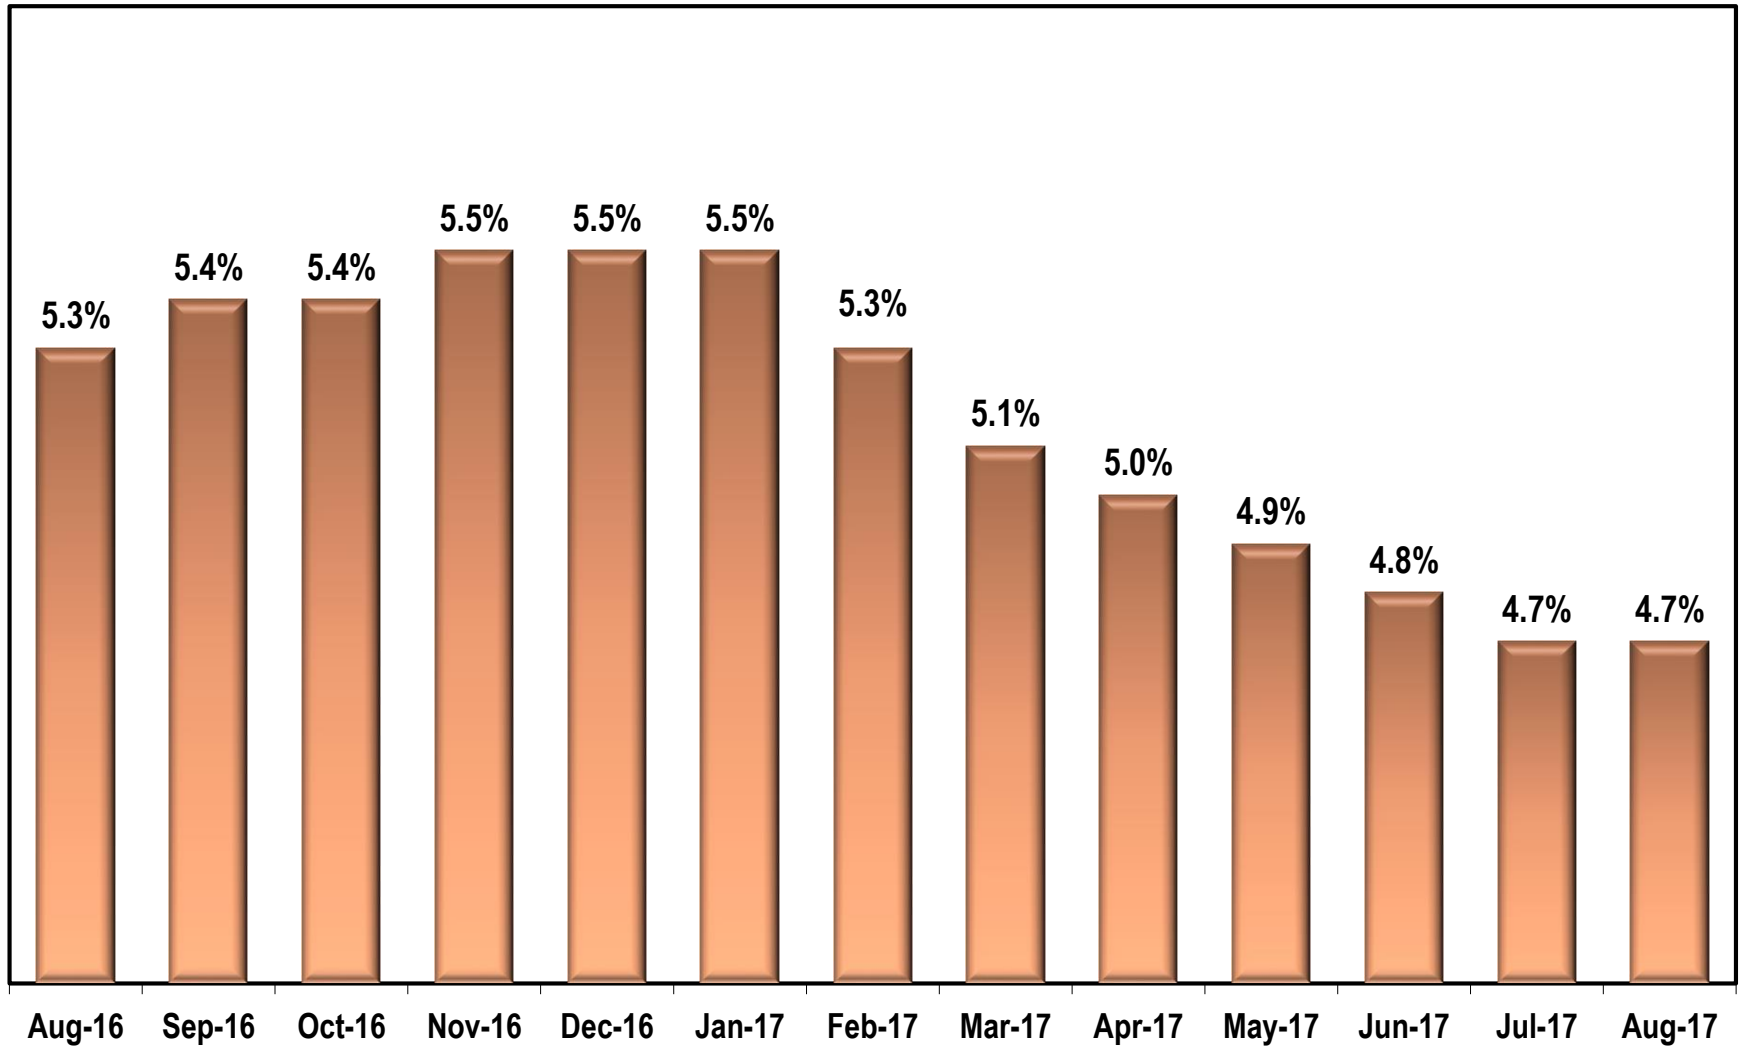

Georgia Unemployment Rate

(Seasonally Adjusted)

Source: Georgia Department of Labor – Mark Butler, Commissioner