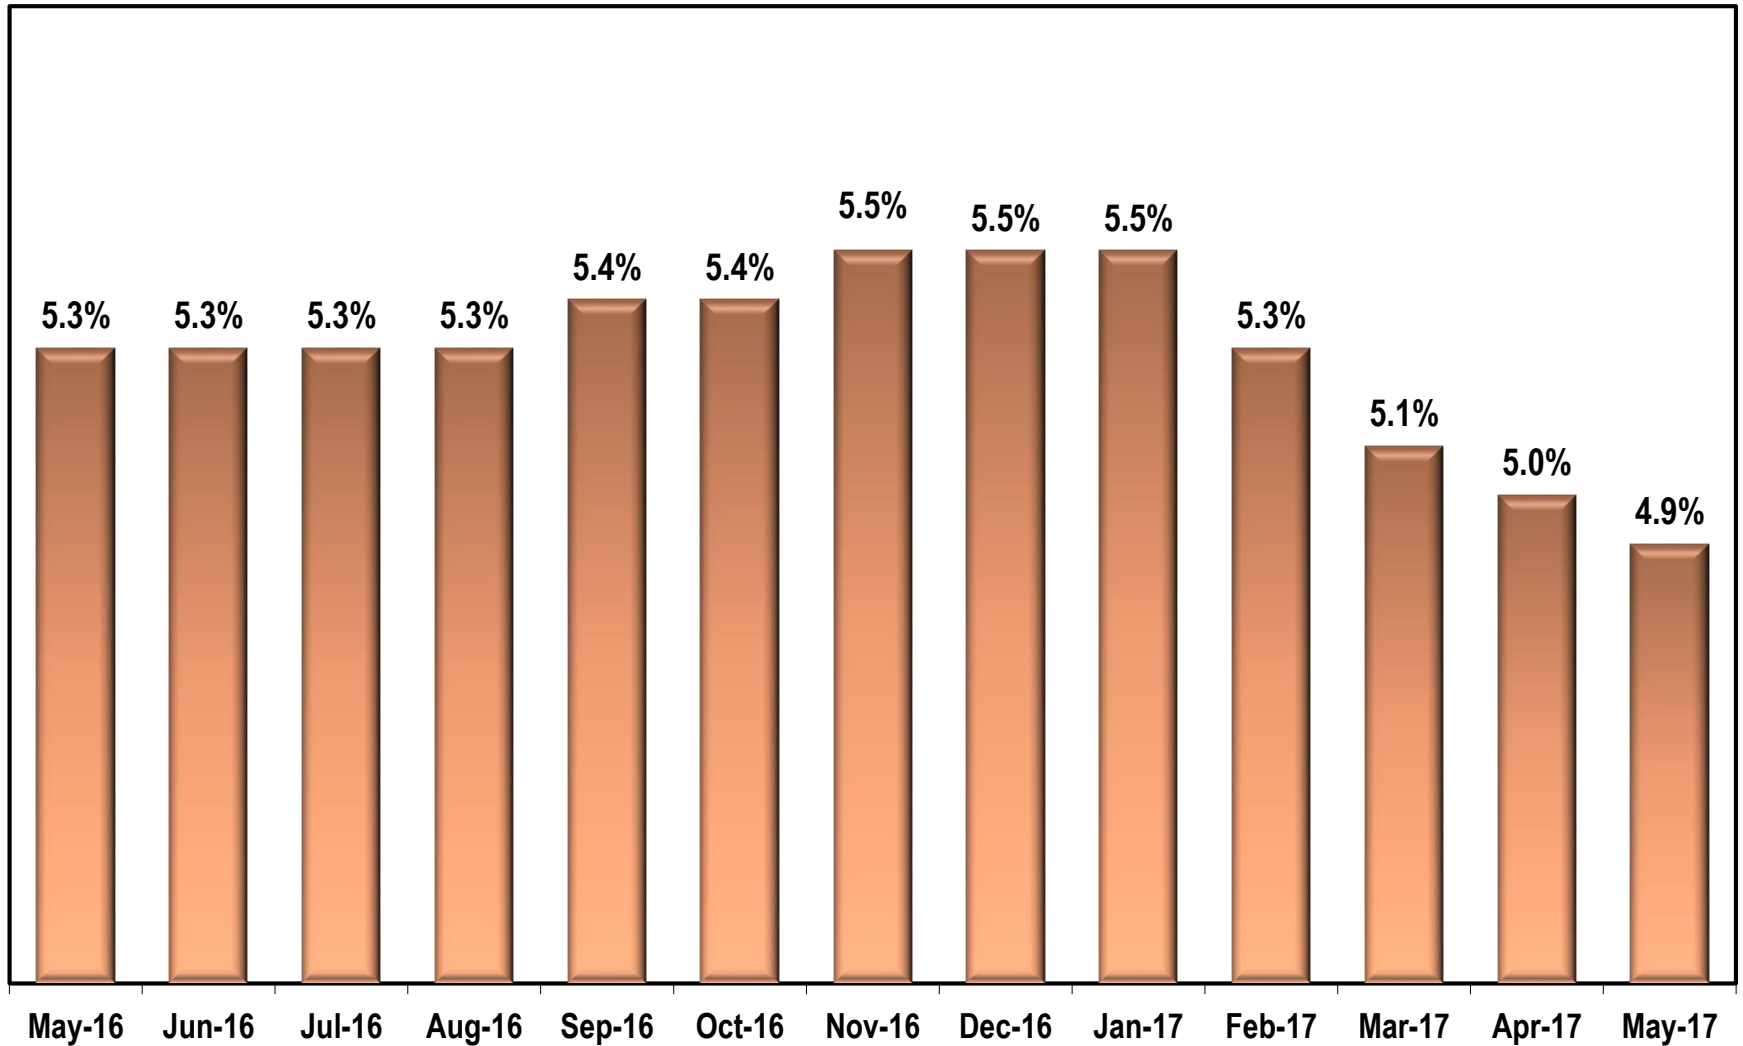

Georgia Unemployment Rate

(Seasonally Adjusted)

Source: Georgia Department of Labor – Mark Butler, Commissioner