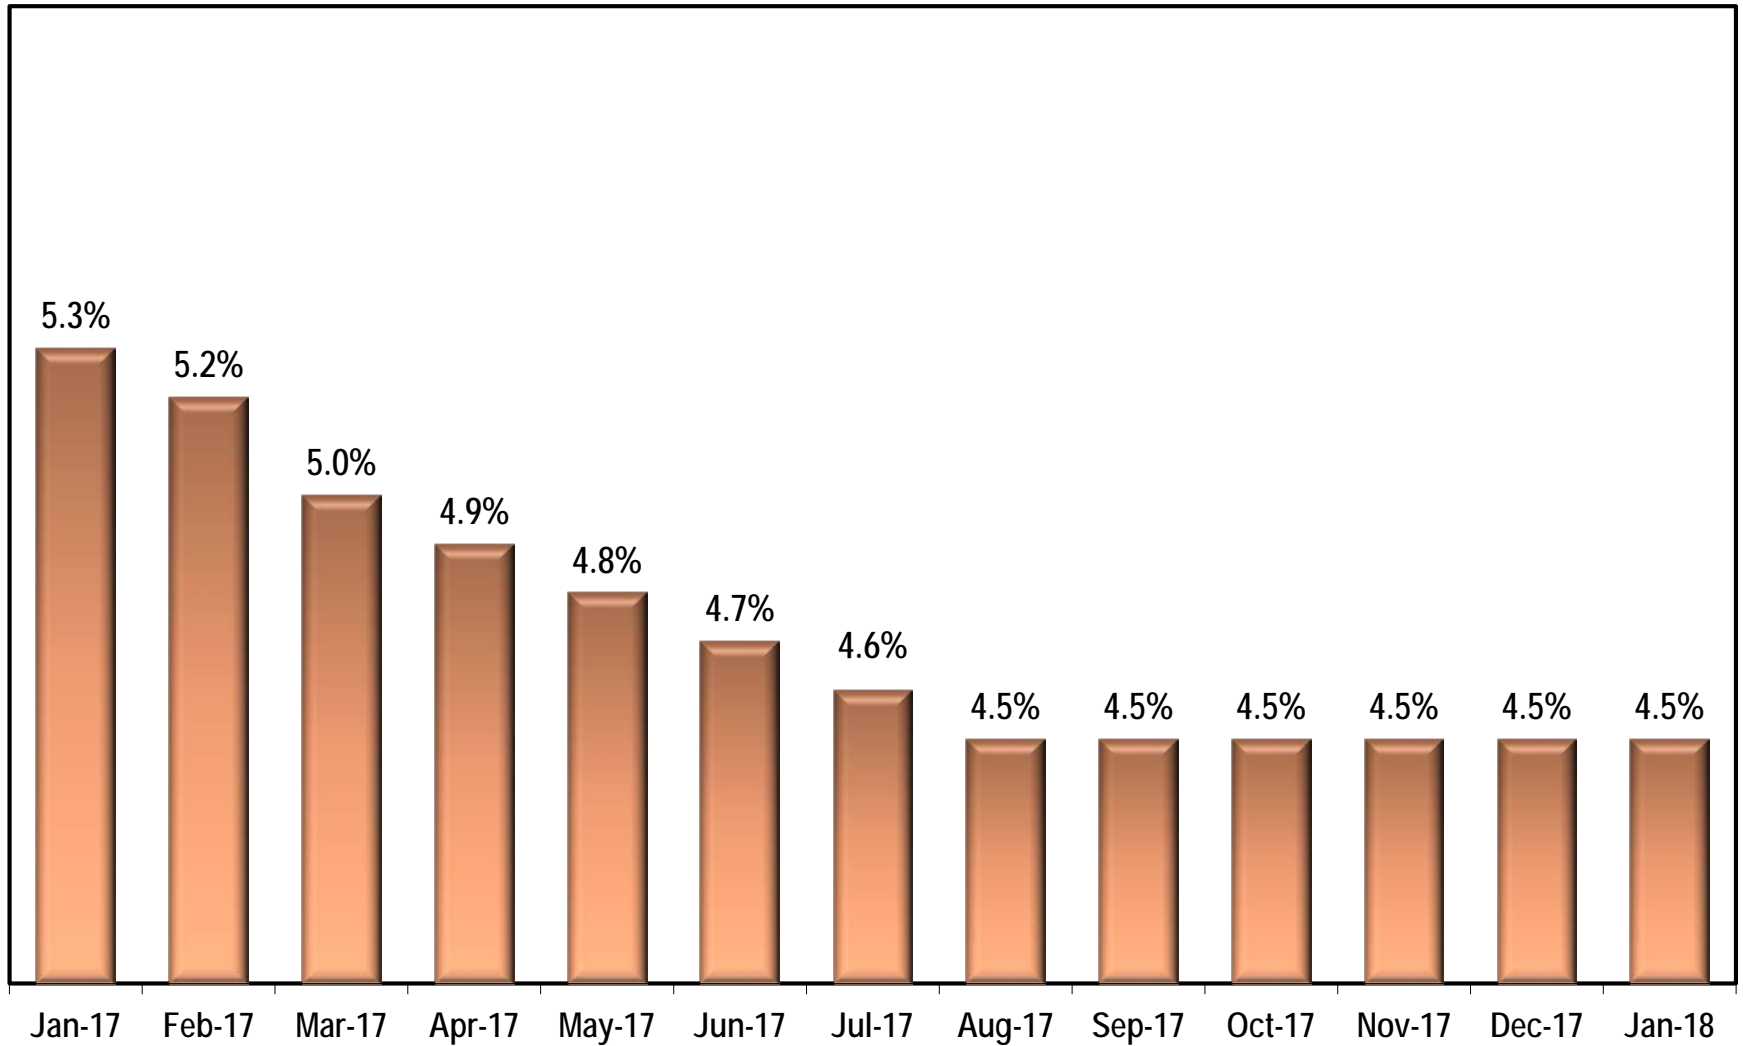

Georgia Unemployment Rate

(Seasonally Adjusted)

Source: Georgia Department of Labor – Mark Butler, Commissioner