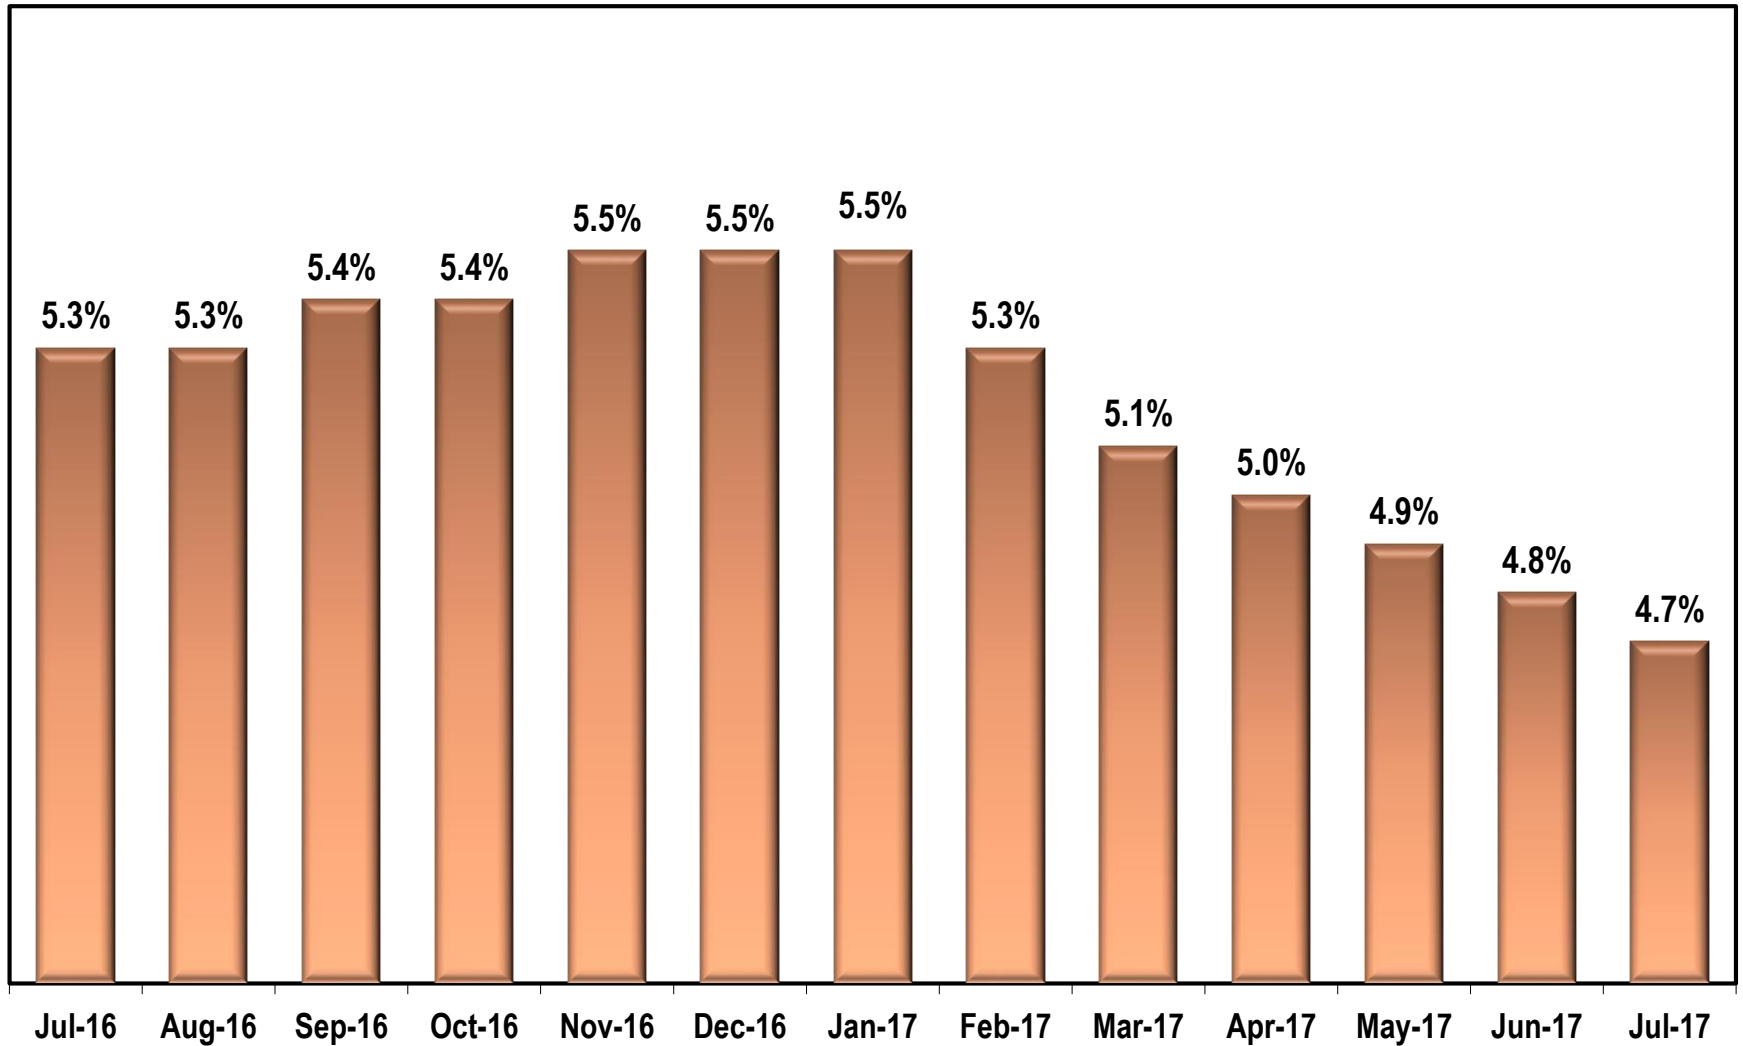

Georgia Unemployment Rate

(Seasonally Adjusted)

Source: Georgia Department of Labor – Mark Butler, Commissioner