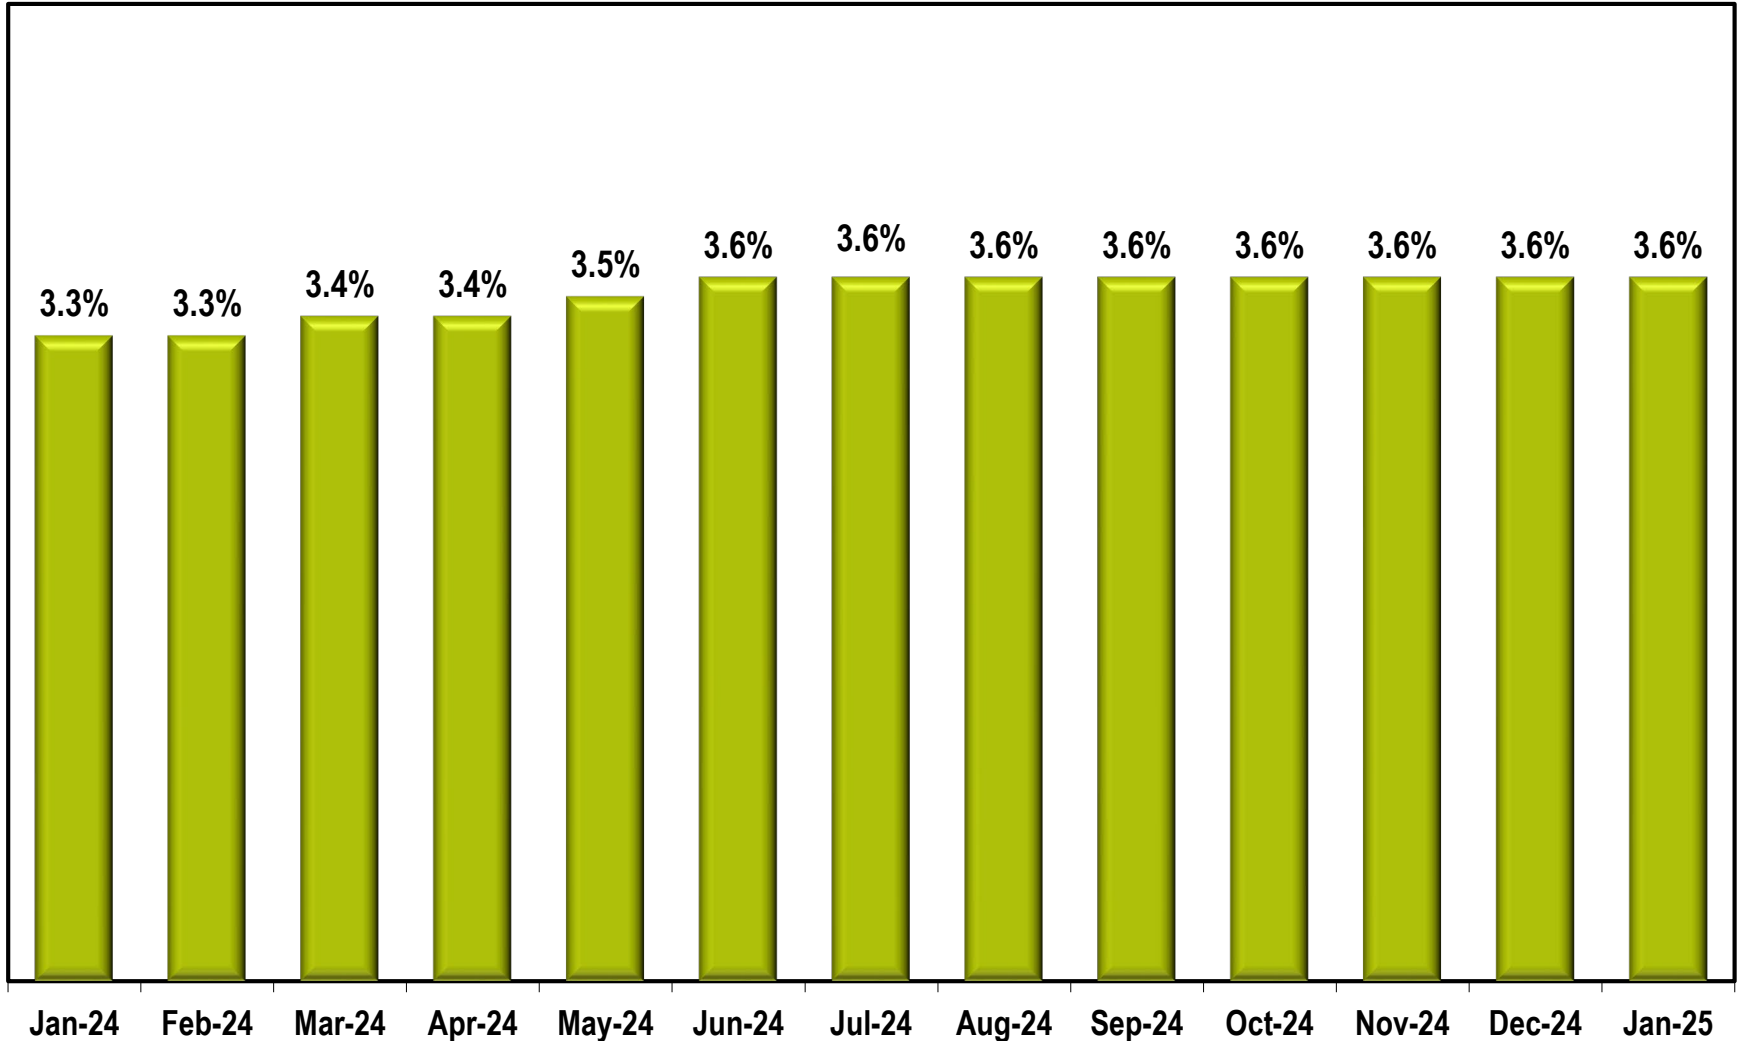

Georgia Unemployment Rate

(Seasonally Adjusted)

Source: Georgia Department of Labor – Bruce Thompson, Commissioner