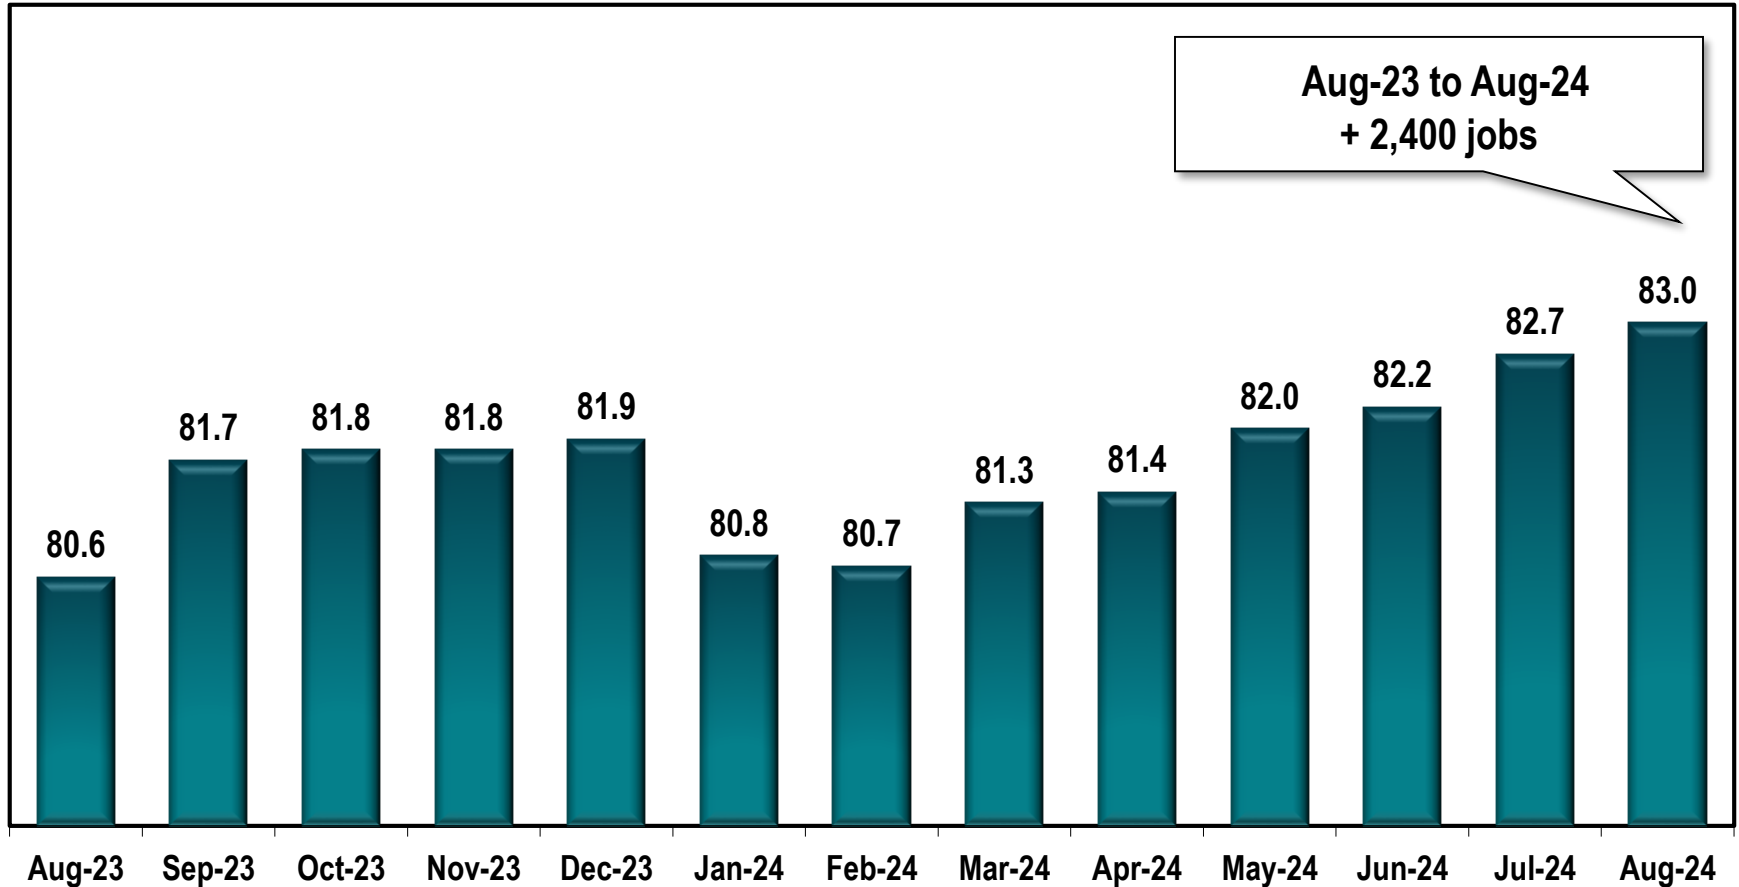

# Warner Robins MSA Employment (In Thousands)

Note: Warner Robins MSA includes Houston, Peach, and Pulaski counties.

Source: Georgia Department of Labor – Bruce Thompson, Commissioner